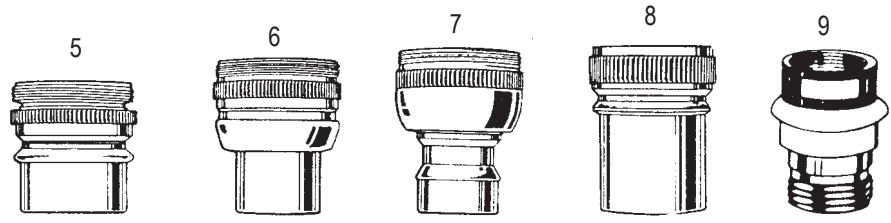

AERATORS ADAPTERS (CONTINUED)

Lower section fits standard female aerator unless otherwise specified

ITEM	PART #	DESCRIPTION
1	45162044	Small snap fitting, dual threads (55/64 & 15/64)
2	45163011	Small snap fitting, female 13/16 x 27 thread (Chicago Faucet)
	45163013	Small snap fitting, female 3/4 x 27 thread (P.P. & Kohler)
3	45163019	Small snap fitting, 3/4" female hose thread
4	45163020	Small snap fitting, w/ dual aerator thread (55/64 & 15/16)
5	45163022	Large snap fitting, w/ adapter for dual aerator thread (55/64 & 15/16) (Sears, Wards, & Whirlpool)
6	45724006	Small Whirlpool snap fitting w/ adapter for dual aerator thread (55/64 & 15/16)
7	45724008	G.E. & Westinghouse snap fitting w/ adapter for dual aerator thread (55/64 & 15/16)
8	45724010	Large snap fitting w/ female aerator thread [55/64 (New Sears)]
9	45163012	Snap coupler set, small snap fitting 3/4" female hose thread and snap coupler 3/4" male hose thread
10	45163002	Large snap coupler with 3/4" male hose threads
11	45163023	Small snap coupler with 3/4" male hose threads