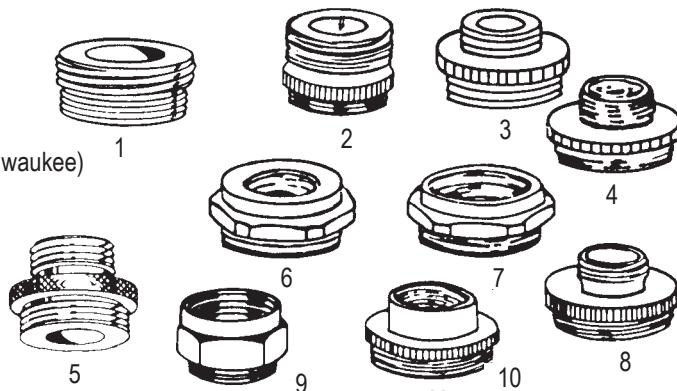

SPECIAL AERATORS

PART #	DESCRIPTION
45162042	Swivel aerator – dual thread
45163028	Small female aerator 3/4" x 27 thrd.
45163030	Male aerator 3/8" IPS thread
45163036	Female aerator 3/4" hose thread
45164006	Male aerator 11/16" x 27 thread (Chicago Faucet)
03150100	Female aerator 13/64" x 24 "SoftFlo" Chicago Faucet

AERATOR ADAPTERS

Lower section fits standard female aerator unless otherwise specified

ITEM	PART #	DESCRIPTION
1	45162002	15/16 X 27 Thread, male adapter (Delta, A/S)
2	45162004	15/16 x 16 Thread, male adapter
3	45162006	3/8" IPS Thread, male adapter (Youngstown, Milwaukee)
4	45162008	9/16 x 24 Thread, male adapter (Crane, Embassy, Sterling S100)
5	45162010	5/8 x 18 Thread, male adapter
6	45162012	1/4" IPS Thread, female adapter
7	45162014	3/8" IPS Thread, female adapter
8	45162016	1/4" IPS Thread, male adapter
9	45162018	1/2" IPS Thread, female adapter
10	45162020	1/2 x 27 Thread, female adapter