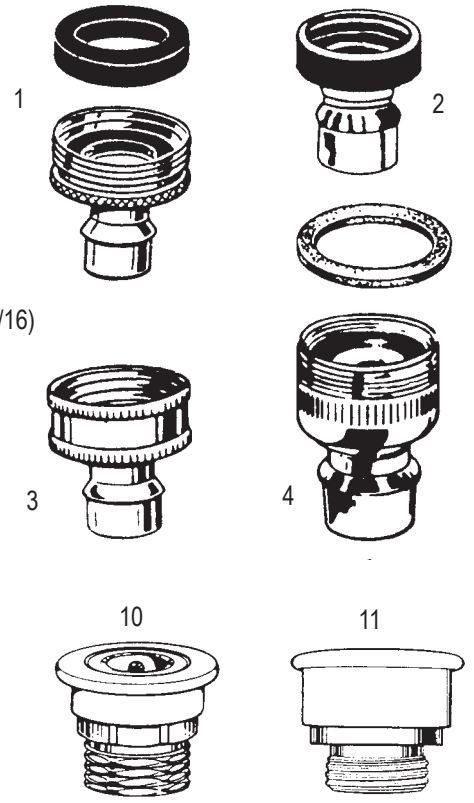

AERATORS ADAPTERS (CONTINUED)

Lower section fits standard female aerator unless otherwise specified

ITEM	PART #	DESCRIPTION
1	45162044	Small snap fitting, dual threads (55/64 & 15/64)
2	45163011	Small snap fitting, female 13/16 x 27 thread (Chicago Faucet)
	45163013	Small snap fitting, female 3/4 x 27 thread (P.P. & Kohler)
3	45163019	Small snap fitting, 3/4" female hose thread
4	45163020	Small snap fitting, w/ dual aerator thread (55/64 & 15/16)
5	45163022	Large snap fitting, w/ adapter for dual aerator thread (55/64 & 15/16) (Sears, Wards, & Whirlpool)
6	45724006	Small Whirlpool snap fitting w/ adapter for dual aerator thread (55/64 & 15/16)
7	45724008	G.E. & Westinghouse snap fitting w/ adapter for dual aerator thread (55/64 & 15/16)
8	45724010	Large snap fitting w/ female aerator thread [55/64 (New Sears)]
9	45163012	Snap coupler set, small snap fitting 3/4" female hose thread and snap coupler 3/4" male hose thread
10	45163002	Large snap coupler with 3/4" male hose threads
11	45163023	Small snap coupler with 3/4" male hose threads