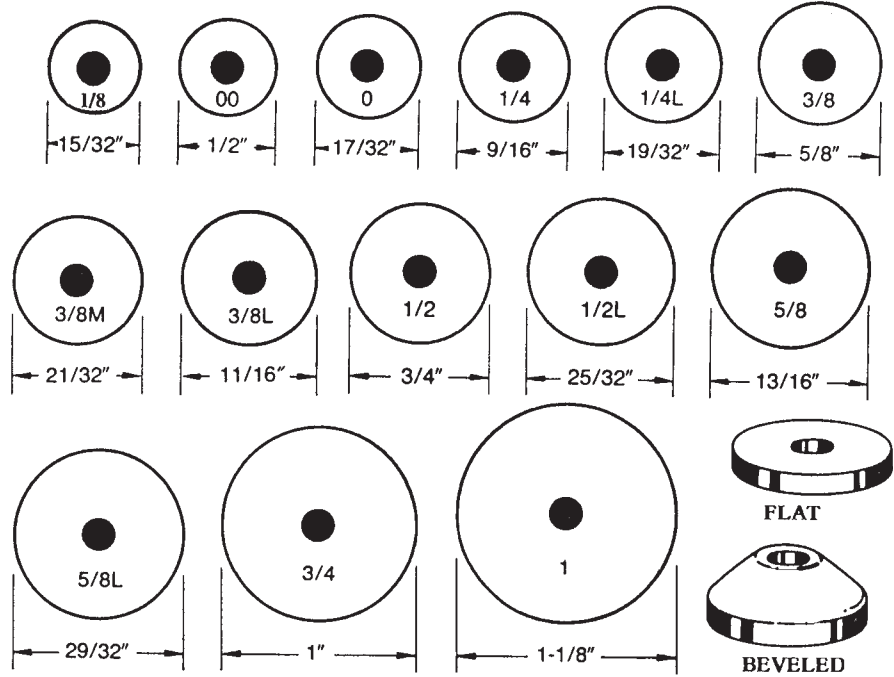

PART # 34990460
DESCRIPTION Small porcelain cross handles – CP base (pair)

34990470 Small porcelain cross handle – CP base – hot, cold, diverter
34990480 Large porcelain cross handles – CP base (pair)

34990490 Same as 34990490, diverter only
34990800 CP porcelain lever handles (pair)
34990810 PB cross handles (pair)
34990820 PB porcelain lever handles (pair)
34990475 Small porcelain lever handles (pair)

INTERNET INQUIRIES AND ORDERS CALL US TOLL FREE 877-258-2572
www.plumbingspecialties.com

FAUCET REPAIR

NEOPRENE FAUCET WASHERS

FLAT PART #	BEV. PART #	TRADE SIZE	ACTUAL DIAMETER
42690100	42691000	1/8	15/32"
42690110	42691010	00	1/2"
42690120	42691020	0	17/32"
42690130	42691030	1/4	9/16"
42690140	42691040	1/4L	19/32"
42690150	42691050	3/8	5/8"
42690160	42691060	3/8M	21/32"
42690170	42691070	3/8L	11/16"
42690180	42691080	1/2	3/4"
42690190	42691090	1/2L	25/32"
42690200	42691100	5/8	13/16"
42690210		3/4	1"
42690215	42691110	1	1-1/8"

FAUCET WASHERS (ACTUAL SIZE)

COMPOUND FIBRE WASHERS "TEFLON WASHERS"

FLAT PART #	TRADE SIZE	ACTUAL DIAMETER
42990110	00	1/2"
42990120	0	17/32"
42990130	1/4	9/16"
42990140	1/4L	19/32"
42990150	3/8	5/8"

BRASS RETAINER CUPS

PART #	WASHER SIZE
42720410	00
42720420	0
42720430	1/4
42720440	1/4L
42720450	3/8
42720460	3/8M
42720470	3/8L

PART #	DESCRIPTION
42720500	200 Flat Fibre washer assortment, 9 sizes
42720520	200 Beveled washer assortment
42720530	200 Flat washer assortment
42720540	200 Combination Beveled & Flat washer assort.