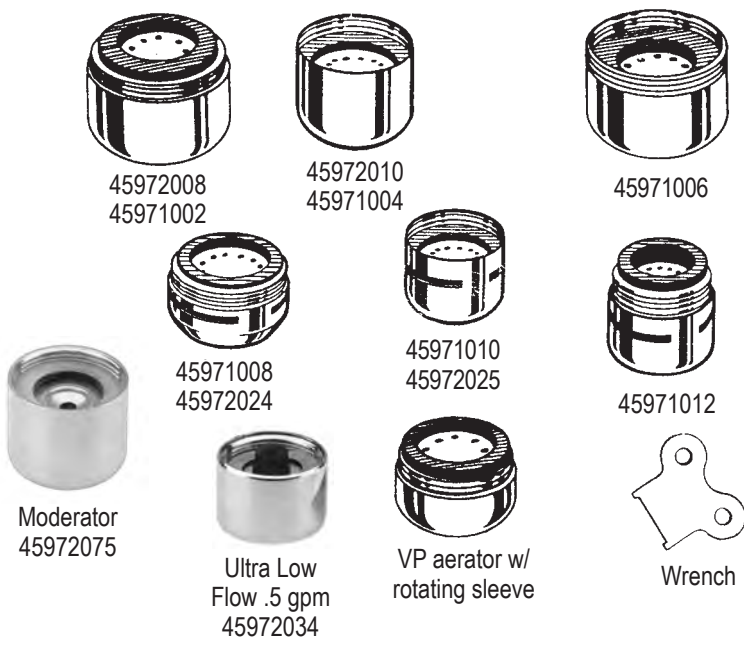

FAUCET REPAIR

FAUCET AERATORS

PART #	DESCRIPTION
45972008	13/16 Slotless male aerator
45972010	13/16 Slotless female aerator
45971002	15/16 Slotless male aerator
45971004	15/16 Slotless female aerator
45971006	15/16 Slotless dual thread aerator
45972040	15/16 Slotless dual thread aerator – polished brass
45972024	13/16 Slotted male aerator
45972032	15/16 male .5 gpm aerator
45972034	15/16 female .5 gpm aerator
45971008	15/16 Slotted male aerator
45972025	13/16 Slotted female aerator
45971010	15/16 Slotted female aerator
45971012	15/16 Slotted dual thread aerator
45972020	13/16 Male vandal proof w/ rotating sleeve
45972022	15/16 Male vandal proof w/ rotating sleeve
45972073	13/16 Male moderator 2.0 gpm
45972075	13/16 Female moderator 2.0 gpm
45972080	15/16 Dual thread moderator 2.0 gpm
45163043	Aerator parts kit - for large male & female

FAUCET SPRAYS

PART #	DESCRIPTION
45163004	Swivel spray aerator w/ C.P. brass upper section and white plastic lower section.
45163008	Same as 45163004 except white plastic upper & lower sections.
45163010	Swing-N-Spray aerator, C.P. brass & white plastic w/ male thread adapter
45003005	Kitchen faucet swivel spray (black)
45003006	Kitchen faucet swivel spray (white)

PART #	DESCRIPTION
42720560	Small Flat washer assortment. Sizes 00-1/4L, 17 washers & 4 bibb screws.
42720570	Small Beveled washer assortment. Sizes 00-1/4L, 17 washers & 4 bibb screws.

ITEM	PART #	O.D	I.D	THICK
1	41001033	1/4"	1/8"	1/16"
2	41001034	9/32"	5/32"	1/16"
3	41001016	5/16"	3/16"	1/16"
4	41001035	11/32"	7/32"	1/16"
5	41001013	3/8"	1/4"	1/16"
6	41001001	7/16"	5/16"	1/16"
7	41001027	1/2"	3/8"	1/16"
8	41001044	9/16"	7/16"	1/16"
9	41001018	5/8"	1/2"	1/16"
10	41001029	5/8"	33/64"	3/64"
11	41001037	11/16"	9/16"	1/16"
12	41001036	3/4"	5/8"	1/16"
13	41001056	13/16"	11/16"	1/16"
14	41001049	51/64"	41/64"	5/64"