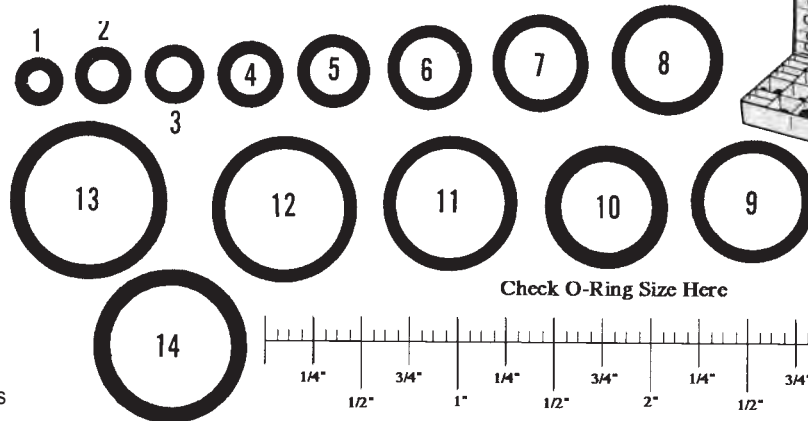

O-RINGS 1/16" (ACTUAL SIZE)

O-RING ASSORTMENTS

PART #	DESCRIPTION
41001400	200 O-Ring Assortment - 14 Sizes
41001500	84 O-Ring Assortment - 42 Sizes

INTERNET INQUIRIES AND ORDERS CALL US TOLL FREE 877-258-2572
www.plumbingspecialties.com