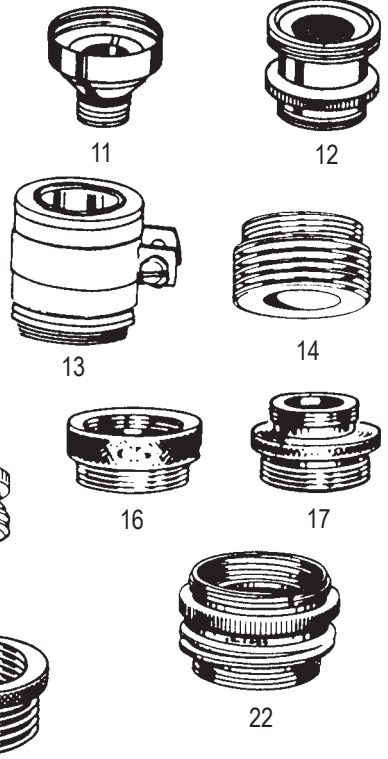

AERATOR ADAPTERS

Lower section fits standard female aerator unless otherwise specified

ITEM	PART #	DESCRIPTION
1	45162002	15/16 X 27 Thread, male adapter (Delta, A/S)
2	45162004	15/16 x 16 Thread, male adapter
3	45162006	3/8" IPS Thread, male adapter (Youngstown, Milwaukee)
4	45162008	9/16 x 24 Thread, male adapter (Crane, Embassy, Sterling S100)
5	45162010	5/8 x 18 Thread, male adapter
6	45162012	1/4" IPS Thread, female adapter
7	45162014	3/8" IPS Thread, female adapter
8	45162016	1/4" IPS Thread, male adapter
9	45162018	1/2" IPS Thread, female adapter
10	45162020	1/2 x 27 Thread, female adapter

INTERNET INQUIRIES AND ORDERS CALL US TOLL FREE 877-258-2572
www.plumbingspecialties.com

FAUCET REPAIR

AERATOR ADAPTERS (CONTINUED)

Lower section fits standard female aerator unless otherwise specified

ITEM	PART #	DESCRIPTION
11	45162024	17/32 X 27 Thread, female (Sayco), lower section thread for std. male aerator
12	45162026	15/16 x 27 Thread, extended male adapter – NLA
13	45162028	Universal slip-over adapter-2 sleeves-middle section for 3/4" hose thread. Lower section for standard female aerator
14	45162038	Hose adapter, upper section dual thread – lower section 3/4" hose thread
15	45162040	Hose adapter, upper section 13/16 x 27 thread male – lower 3/4" hose thread
16	45163032	13/16 x 24 Thread, female adapter (Chicago Faucet)
17	45163034	11/16 x 27 Thread, male adapter (Chicago Faucet)
18	45163038	3/4" Hose thread, female adapter
19	45163041	13/16 x 27 thread, male adapter – plastic
	45163026	13/16 x 27 thread, male adapter – metal
20	45163042	3/4 x 27 Thread female adapter (Kohler, Price Pfister)
21	45163044	Standard female aerator thrds. x 3/4" male hose thread
22	45163046	Faucet to hose adapter-upper section dual thread aerator. Lower section takes standard female aerator or 3/4" hose thread
	45972060	55/64" female x 15/16" female (not shown)