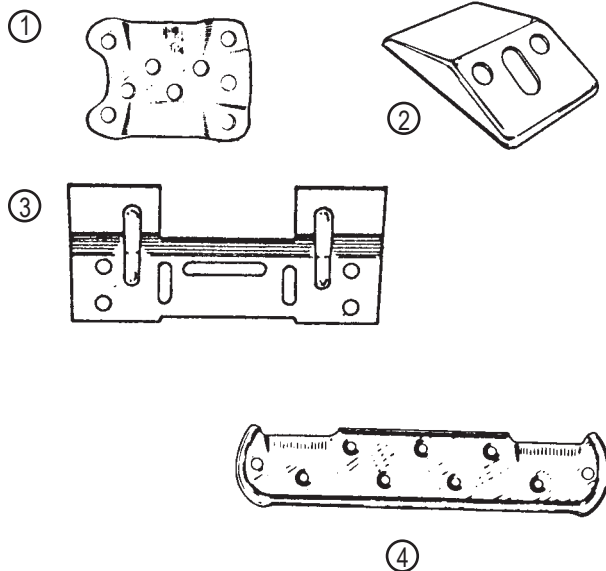

AERATORS ADAPTERS (CONTINUED)

Lower section fits standard female aerator unless otherwise specified

ITEM	PART #	DESCRIPTION
1	45162044	Small snap fitting, dual threads (55/64 & 15/64)
2	45163011	Small snap fitting, female 13/16 x 27 thread (Chicago Faucet)
	45163013	Small snap fitting, female 3/4 x 27 thread (P.P. & Kohler)
3	45163019	Small snap fitting, 3/4" female hose thread
4	45163020	Small snap fitting, w/ dual aerator thread (55/64 & 15/16)
5	45163022	Large snap fitting, w/ adapter for dual aerator thread (55/64 & 15/16) (Sears, Wards, & Whirlpool)
6	45724006	Small Whirlpool snap fitting w/ adapter for dual aerator thread (55/64 & 15/16)
7	45724008	G.E. & Westinghouse snap fitting w/ adapter for dual aerator thread (55/64 & 15/16)
8	45724010	Large snap fitting w/ female aerator thread [55/64 (New Sears)]
9	45163012	Snap coupler set, small snap fitting 3/4" female hose thread and snap coupler 3/4" male hose thread
10	45163002	Large snap coupler with 3/4" male hose threads
11	45163023	Small snap coupler with 3/4" male hose threads

SINK HANGERS

ITEM	PART #	DESCRIPTION
1	34160200	Universal Sink Hanger. Three sizes of notches makes it adaptable for most any style of sink.
2	34160210	Fits most types of basins
3	34160230	China lavatory hanger bracket
4	34160240	Double notch sink hanger - 10" centers