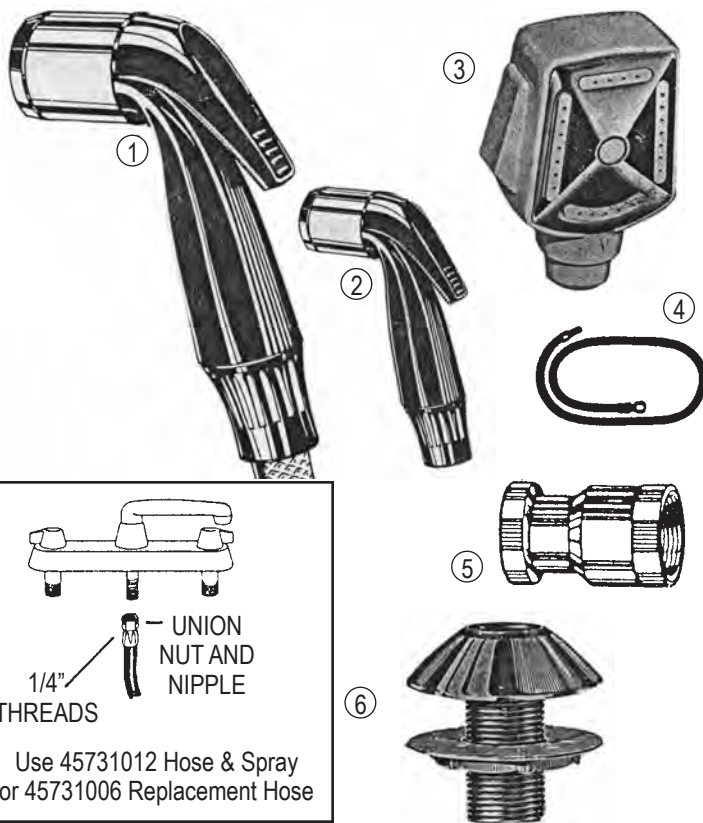

FAUCET REPAIR

SINK SPRAYERS

ITEM	PART #	DESCRIPTION
1	45731010	Hose & spray head with adapter (1/4" female or 1/8" male)
	45731158	Economy hose & spray – black
	45731159	Economy hose & spray – almond
	45731160	Economy hose & spray – white
	45731012	Hose & spray head with 1/4" union nut and nipple connection.
2	45731008	Spray head only – black
	45731007	Spray head only – white
3	45731003	Shampoo spray head only
4	45731004	4 foot replacement hose with universal cplng.
	45731006	4 foot replacement hose with 1/4" union nut and nipple connection.
5	45731014	Adapter coupling nut adapter 1/4"x 1/8"
6	45731002	Hose guide – black
	45731001	Hose guide – white
	45731000	Hose guide – almond