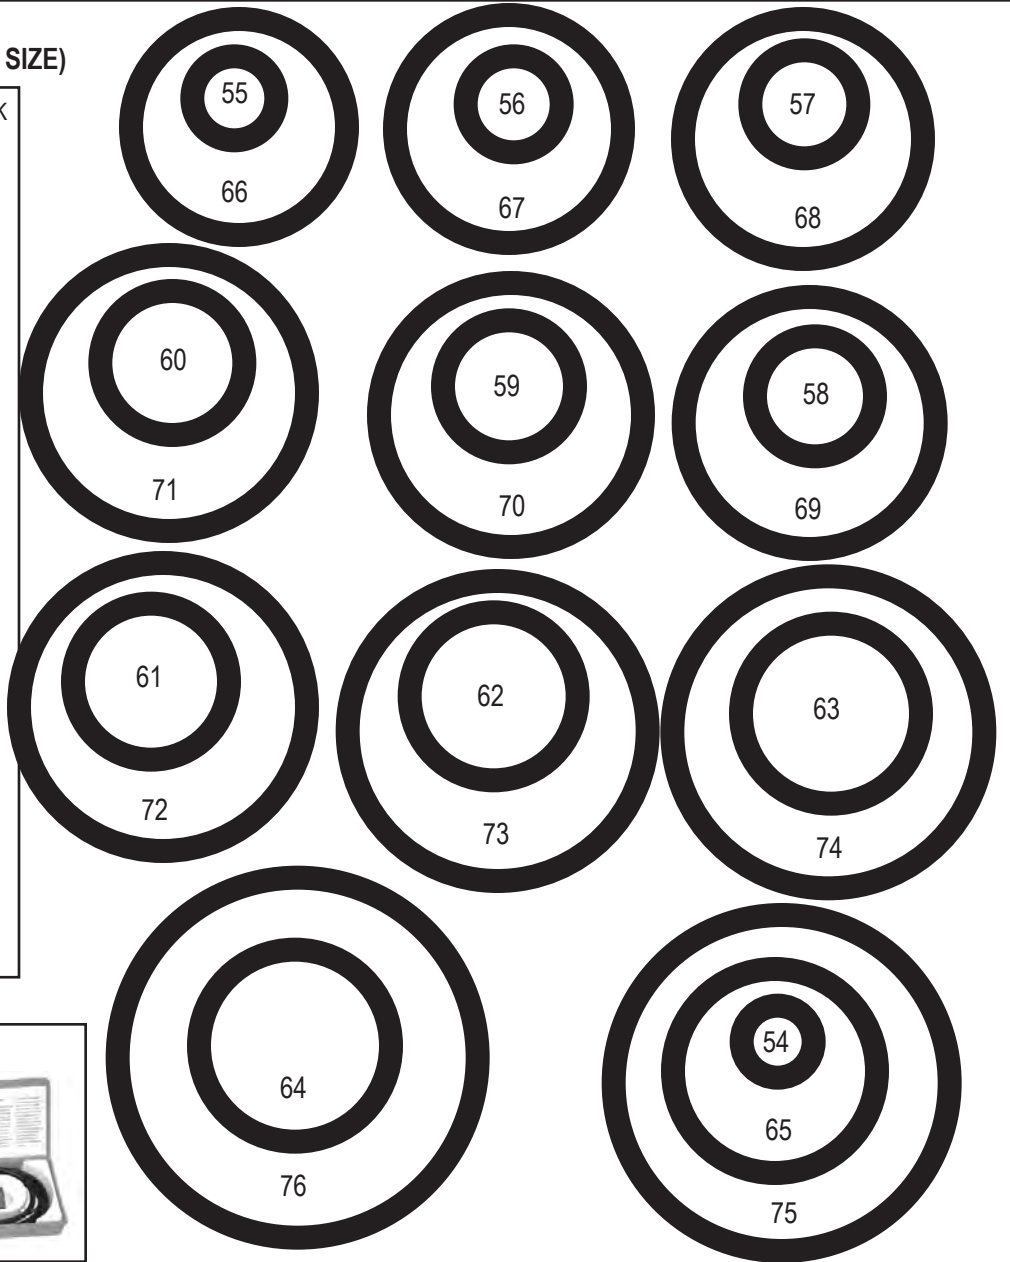

INTERNET INQUIRIES AND ORDERS CALL US TOLL FREE 877-258-2572
www.plumbingspecialties.com