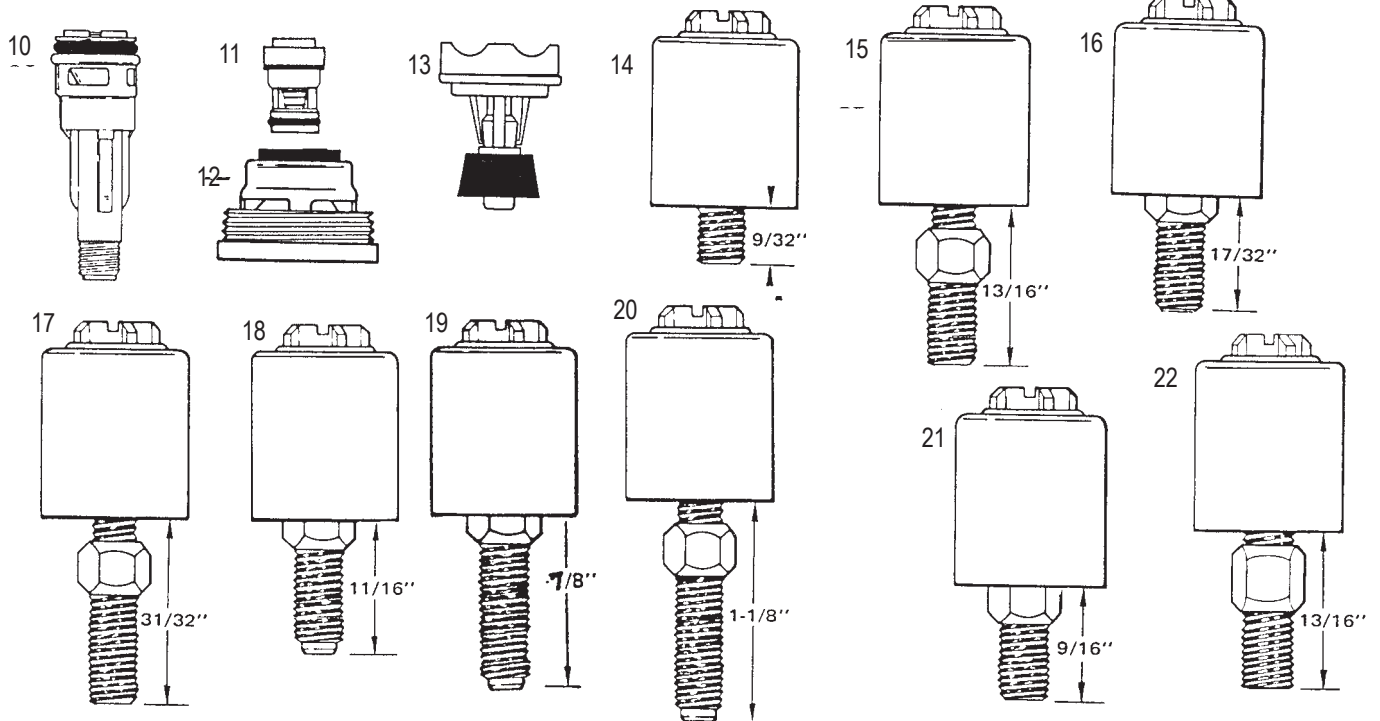

* The manufacturer shown for each diverter is not complete. Please match your diverter with those shown to ensure the proper replacement.

INTERNET INQUIRIES AND ORDERS CALL US TOLL FREE 877-258-2572
www.plumbingspecialties.com