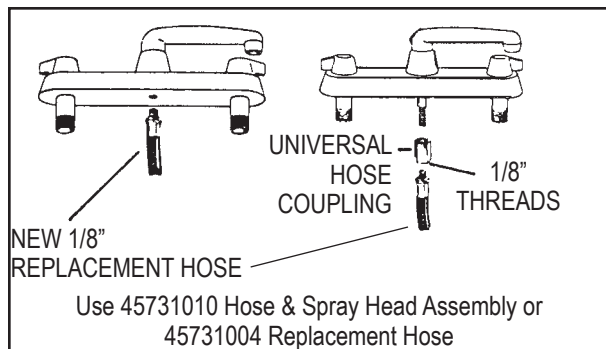

FAUCET REPAIR

SINK SPRAYERS

ITEM	PART #	DESCRIPTION
1	45731010	Hose & spray head with adapter (1/4" female or 1/8" male)
	45731158	Economy hose & spray – black
	45731159	Economy hose & spray – almond
	45731160	Economy hose & spray – white
	45731012	Hose & spray head with 1/4" union nut and nipple connection.
2	45731008	Spray head only – black
	45731007	Spray head only – white
3	45731003	Shampoo spray head only
4	45731004	4 foot replacement hose with universal cplng.
	45731006	4 foot replacement hose with 1/4" union nut and nipple connection.
5	45731014	Adapter coupling nut adapter 1/4"x 1/8"
6	45731002	Hose guide – black
	45731001	Hose guide – white
	45731000	Hose guide – almond