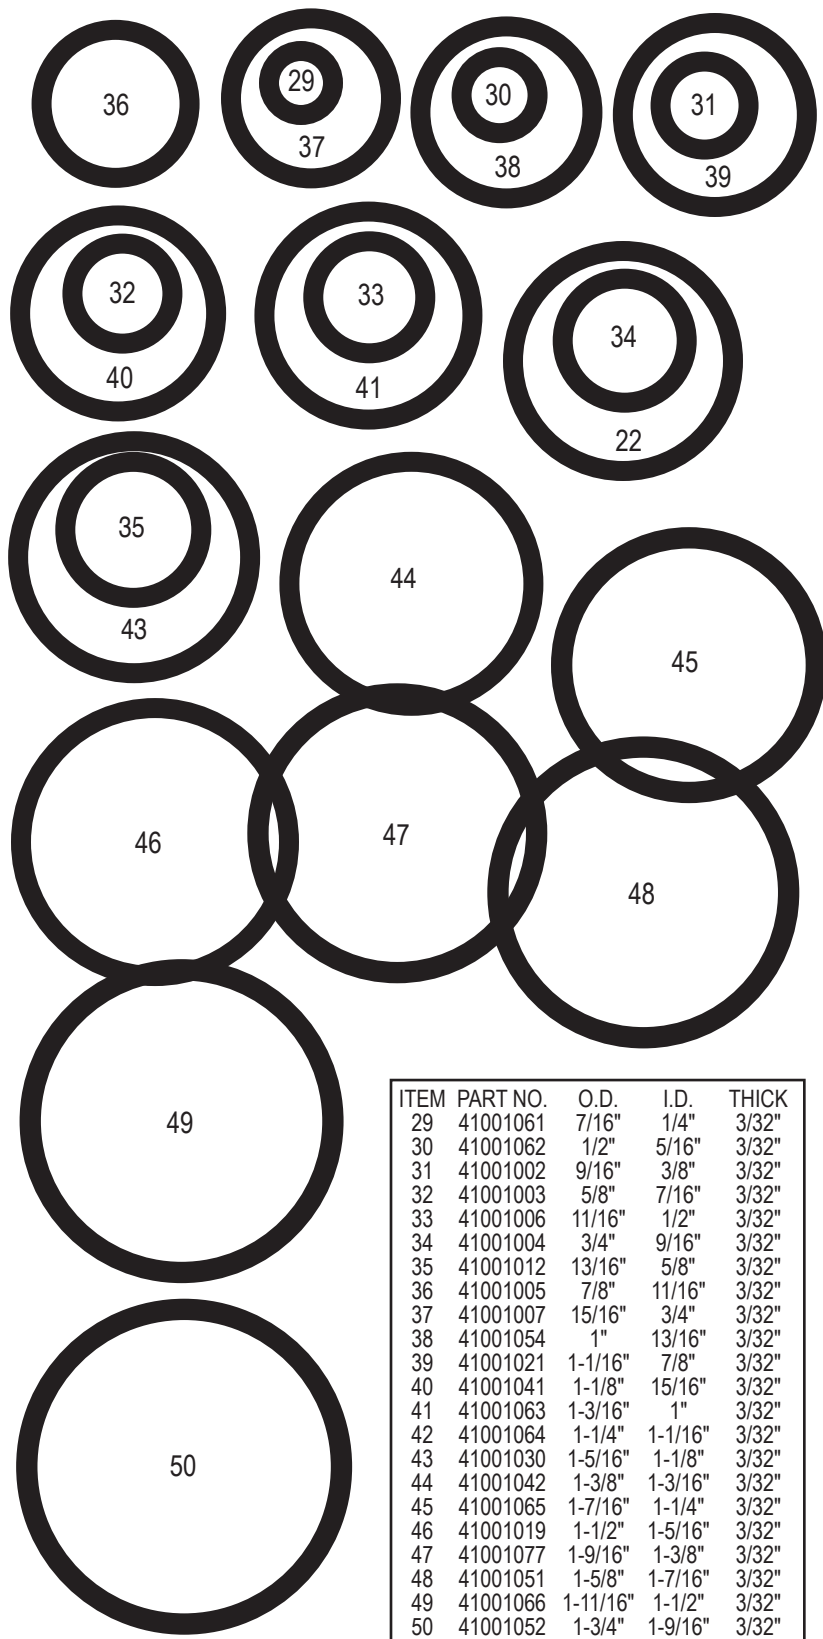

O-RINGS 3/32" (ACTUAL SIZE)

ITEM	PART NO.	O.D.	I.D.	THICK
29	41001061	7/16"	1/4"	3/32"
30	41001062	1/2"	5/16"	3/32"
31	41001002	9/16"	3/8"	3/32"
32	41001003	5/8"	7/16"	3/32"
33	41001006	11/16"	1/2"	3/32"
34	41001004	3/4"	9/16"	3/32"
35	41001012	13/16"	5/8"	3/32"
36	41001005	7/8"	11/16"	3/32"
37	41001007	15/16"	3/4"	3/32"
38	41001054	1"	13/16"	3/32"
39	41001021	1-1/16"	7/8"	3/32"
40	41001041	1-1/8"	15/16"	3/32"
41	41001063	1-3/16"	1"	3/32"
42	41001064	1-1/4"	1-1/16"	3/32"
43	41001030	1-5/16"	1-1/8"	3/32"
44	41001042	1-3/8"	1-3/16"	3/32"
45	41001065	1-7/16"	1-1/4"	3/32"
46	41001019	1-1/2"	1-5/16"	3/32"
47	41001077	1-9/16"	1-3/8"	3/32"
48	41001051	1-5/8"	1-7/16"	3/32"
49	41001066	1-11/16"	1-1/2"	3/32"
50	41001052	1-3/4"	1-9/16"	3/32"

INTERNET INQUIRIES AND ORDERS CALL US TOLL FREE 877-258-2572
www.plumbingspecialties.com