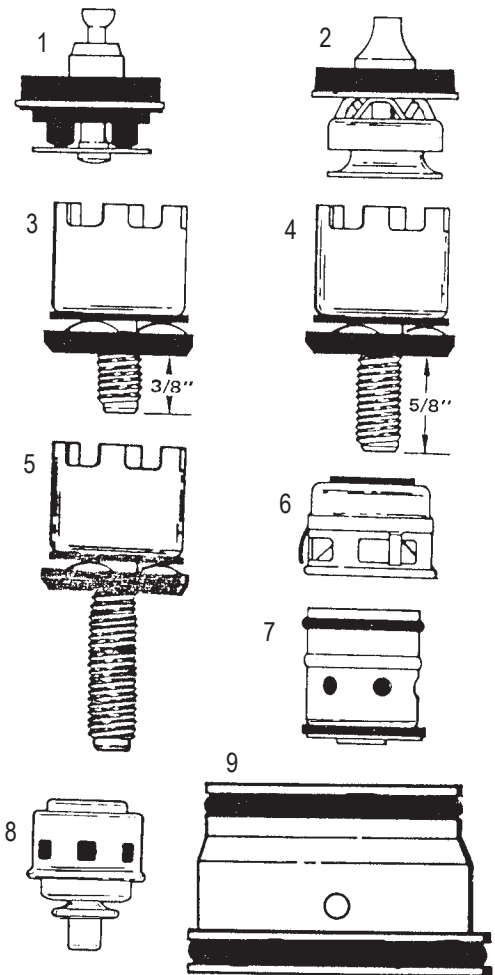

* The manufacturer shown for each diverter is not complete. Please match your diverter with those shown to ensure the proper replacement.

INTERNET INQUIRIES AND ORDERS CALL US TOLL FREE 877-258-2572
www.plumbingspecialties.com