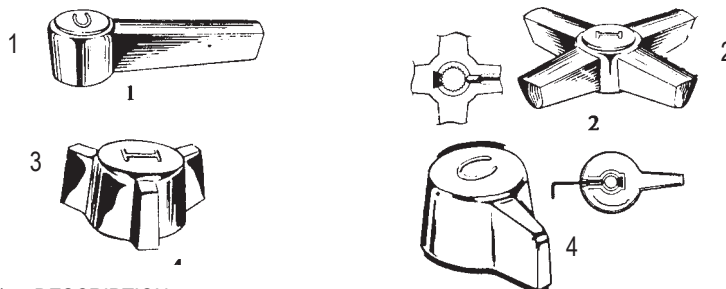

HANDLE SCREW ASSORTMENT KIT

Contains 150 pieces, 12 sizes.
PART # 42720210

BRASS BIBB SCREWS

PART #	LENGTH	THRDS	HEAD
42720220	1/4"	8-32	#8
42720230	1/2"	8-32	#8
42720240	3/8"	10-24	#8
42720250	1/2"	10-24	#8
42720260	3/8"	8-32	#7
42720270	3/8"	10-28	#8
42720280	1/2"	10-28	#8
42720290	3/8"	10-32	#8
42720300	1/2"	10-32	#8
42720310	3/8"	6-32	#6
42720320	1/2"	6-32	#6

155 PIECE, 12 SIZES ASSORTMENT.
PART # 42720330

SELF-LOCKING BIBB SCREWS — MONEL

PART #	LENGTH	THRDS	HEAD
42720350	3/8"	10-24	#8
42720360	1/2"	10-24	#8
42720362	3/8"	10-28	#8
42720364	1/2"	10-28	#8
42720370	3/8"	8-32	#8
42720380	1/2"	8-32	#8
42720390	3/8"	8-32	#8
42720400	1/2"	10-32	#8

215 PIECE, 3/8", 1/2" X 10-24
ASSORTMENT WITH TAP.
PART # 42720375

FIT-ALL REPLACEMENT HANDLES (SET SCREW TYPE)

ITEM	PART #	DESCRIPTION
1	34160100	Lever type handle (pair)
2	34160110	Cross type handle (pair)
3	34160130	Cross type canopy handle (pair)
4	34160140	Lever type canopy handle (pair)

"TWIN -GRIP" FIT-ALL HANDLES

ITEM	PART #	DESCRIPTION
1	34730100	Lever type handle (pair)
2	34730110	Cross type handle (pair)

Did You Know?

Water expands by 9% when it freezes. Frozen water (ice) is lighter than water, which is why ice floats in water.