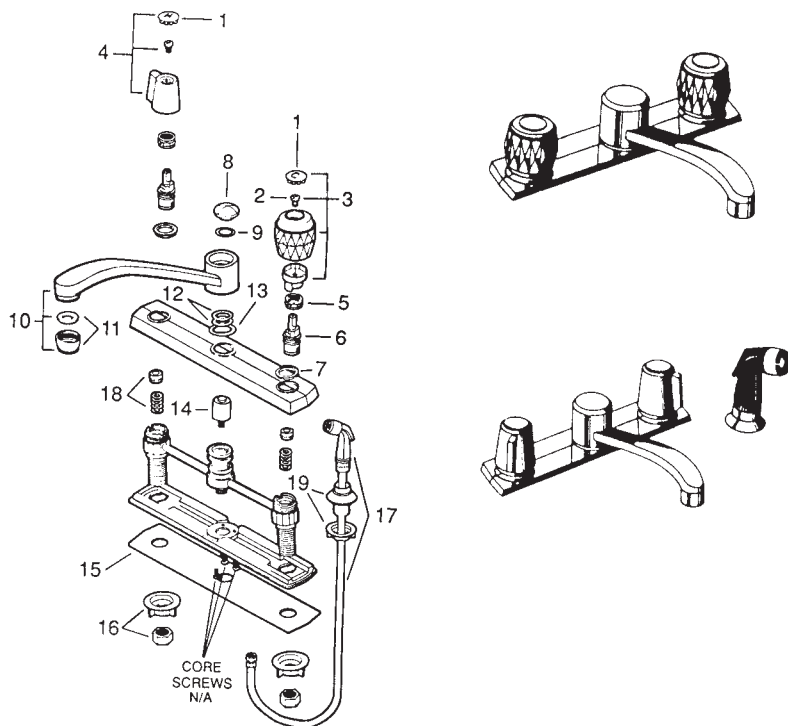

FAUCET REPAIR

VALLEY TWO HANDLE KITCHEN FAUCET

ITEM	PART #	DESCRIPTION
1	21942158	Cold index
	21942160	Hot index
2	21942514	Handle screw
3	21940310	Acrylic handle w/insert
4	21940420	Blade handle kit
5	21940380	Bonnet nut
6	21940280	Control assembly
7	21942516	Spacer
8	21940702	Cap
9	21940722	Cap o-ring
10	21942134	Spout assembly w/aerator
11	45971004	Aerator
12	21941816	O-Ring
13		Hub spacer
14	45732004	Diverter
15		Gasket
16	21940315	Locknut
	51000040	Coupling nut
17	45731010	Hose & spray assy.
18	21940290	Seal & spring repair kit
19	45731002	Hose guide assembly