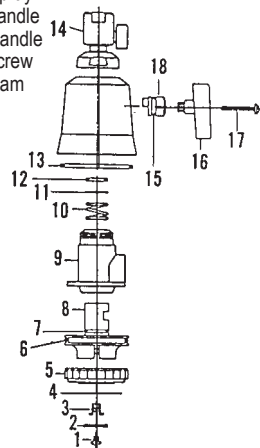

INTERNET INQUIRIES AND ORDERS CALL US TOLL FREE 877-258-2572
www.plumbingspecialties.com

FAUCET REPAIR

SYMMONS TEMPTRON MIXING VALVES 1968 TO DATE MODEL A, B, & C

ITEM	PART #	DESCRIPTION
1	23820210	Plug button
2	23820905	Handle screw
3	23820200	Temperature control handle
	23820322	Lever handle – not shown
	23820202	Acrylic handle – smoke (not shown)
	23820204	Acrylic handle – clear (not shown)
4	23820360	Flow control spindle
5	23820825	Packing nut
6	23820830	Dome cover & locknut
7	23820820	Packing, o-ring & washer
8	23820910	Limit stop w/o-ring
9	23820350	Cap assembly
10	23820815	Cap gasket *
11	23820865	Escutcheon
12	23820885	Dial – model A
	23820890	Dial – model B
	23820895	Dial – model C
13	23820880	Escutcheon screws
14	23820925	Cold washer retainer *
15	23820930	Cold washer *
16	23820875	Escutcheon clip
17	23820796	Diverter – volume handle
18	23820920	Hot washer *
19	23820915	Hot washer screw *
20	23820935	Cold seat o-ring
21	23820850	Spindle o-ring
22	23820220	Hot & cold seat
23	23820835	Hold down washer w/screws
24	23820840	Hold down washer w/screws – 2 holes
25	23820845	Diverter retainer
	23820220	Hot & cold seat
	23820855	Diverter spindle – model A
	23820860	Diverter spindle – model B
	23820520	Hot seat removal tool
	23820530	Cold seat removal tool
	23820230	Washer & gasket kit – items marked *

SYMMONS 4-131M SHOWERHEAD

ITEM	PART #	DESCRIPTION
1	23823010	Small spray insert screw
2	23822990	Small spray insert
3	23823000	Small spray insert spacer
4	23822975	Decorative ring
5	23822970	Large spray insert
6	23822960	Large o-ring for cam follower
7	23822950	Small o-ring for cam follower
8	23822940	Cam follower
9	23822920	Inner housing
10	23823040	Ball joint spring
11	23823100	Ball joint spring washer
12	23823050	Ball joint washer
13	23822980	Rubber for large spray insert
14	23823060	Male ball joint assy.
	23823070	Female ball joint assy.
15	23823110	Cam o-ring
16	23823020	Spray handle
17	23823030	Handle screw
18	23822930	Cam