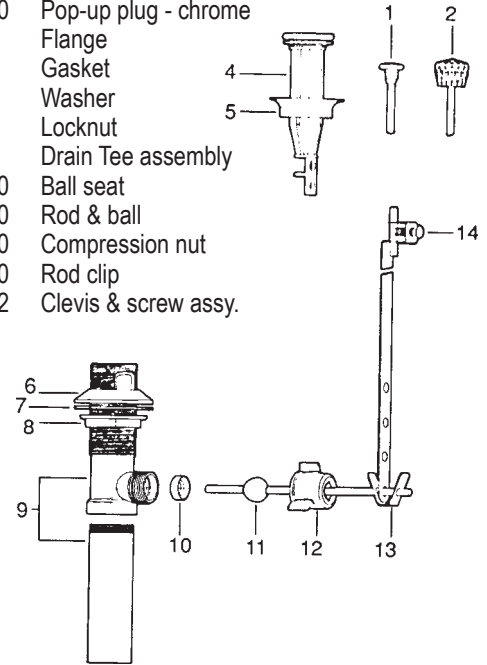

VALLEY POP-UP WASTE

ITEM	PART #	DESCRIPTION
1	21942142	Lift rod & knob - chrome
2	21942196	Lift rod & knob - acrylic
4	21940200	Pop-up plug - chrome
5		Flange
6		Gasket
7		Washer
8		Locknut
9		Drain Tee assembly
10	21940160	Ball seat
11	21940190	Rod & ball
12	21940170	Compression nut
13	21940180	Rod clip
14	21940952	Clevis & screw assy.