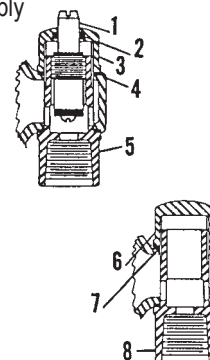

STOP PARTS EXPOSED SAFETYMIX

ITEM	PART #	DESCRIPTION
1	23821020	Spindle assembly
2	23821025	O-Ring
3	23821015	Cap
4	23821030	Gasket
5	23821010	Stop body
6	23821040	Union cap
7	23821030	Gasket
8	23821035	Union body