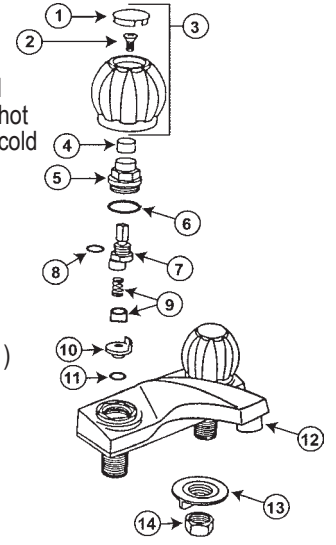

STERLING 060 & 062 SERIES TWO HANDLE LAVATORY

ITEM	PART #	DESCRIPTION
1	16891385	Index button – hot
	16891386	Index button – cold
2	16891380	Handle screw
3	16890180	Handle assy. – hot & cold
4	16890605	Bushing
5	16891300	Bonnet
6		Bonnet o-ring
7	16890140	Valve repair kit (items 6 thru 11)
8		O-Ring
9		Spring & seal
10		Seat
11		O-Ring
12	45971004	Aerator
13	21940315	Tailpiece nut
14	51000040	Coupling nut