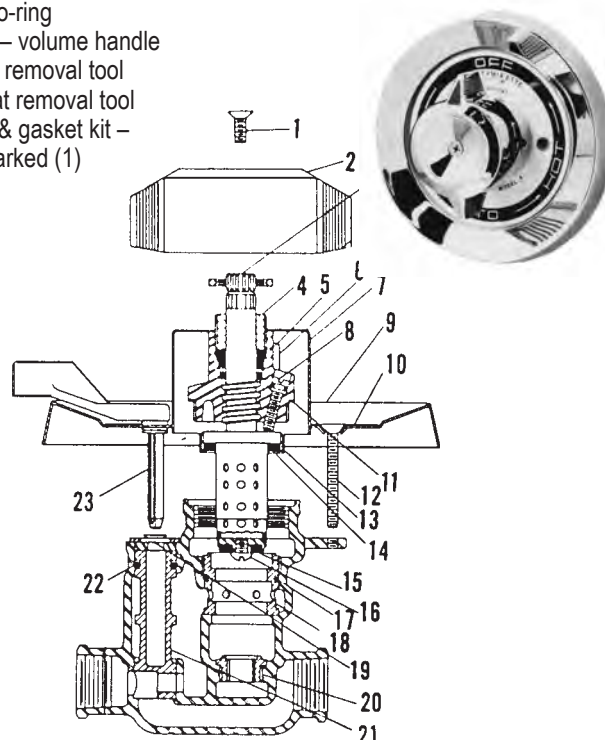

SYMMONS SAFETYMIX'ETTE' SERIES II MIXING VALVES 1969 TO 1980 MODELS 4, 5 & 6

ITEM	PART #	DESCRIPTION	ITEM	PART #	DESCRIPTION
1	23820800	Handle screw (1)	22	23820775	Spindle o-ring
2	23820798	Handle	23	23820796	Diverter – volume handle
3	23820730	Flow control spindle		23820490	Hot seat removal tool
4	23820750	Packing nut		23820500	Cold seat removal tool
5	23820745	Packing , o-ring & washer (1)		23820810	Washer & gasket kit – items marked (1)
6	23820740	Cap assembly			
7	23820755	Dome cover & locknut			
8	23820802	Limit stop w/o-ring			
9	23820780	Escutcheon			
10	23820790	Dial – model 4			
	23820792	Dial – model 5			
	23820794	Dial – model 6			
11	23820735	Cap gasket (1)			
12	23820785	Escutcheon screws			
13	23820725	Cold washer retainer (1)			
14	23820720	Cold washer (1)			
15	23820715	Hot washer (1)			
16	23820710	Hot washer screw (1)			
17	23820705	Cold seat o-ring			
18	23820700	Cold seat – includes item 20			
19	23820760	Hold down washer			
20	23820700	Hot seat – includes item 18			
21	23820765	Volume spindle – model 5 (black)			
	23820770	Diverter spindle – model 6 (grey or beige)