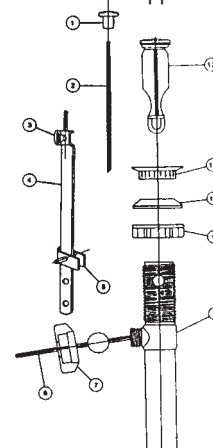

STERLING 011 SERIES SINGLE CONTROL TUB & SHOWER

ITEM	PART #	DESCRIPTION
1	16890158	Handle assembly – clear
	16890205	Handle assembly – smoke
2	16890160	Main seal & spring
3	16891055	Integral stop - not shown
4	16890110	Plunger assembly
5	41001044	O-Ring
6	16890592	Screw
7	16890595	Collar
8	16890598	Screw
9	16891325	Insert button
10	16891334	Escutcheon plate
11	16891335	Cover
12	16891380	Handle screw
13	16890689	Ejector Tee - not shown

STERLING 027 SERIES WALL MOUNT FAUCET

ITEM	PART #	DESCRIPTION
1	16890220	Hot index
2	16890230	Cold index
3	16890240	Handle assy. - hot & cold
4	43671006	Hot stem assy.
	43671005	Cold stem assy.
	42690110	Stem washer
	42720260	Bibb screw
	41001002	Stem o-ring
5	16890390	6" spout assembly
	16890370	12" spout assembly
6	41720390	Coupling washer
7	41720660	Stem gasket
8	42000730	Faucet seat
9		Soap dish post
10	16890640	Flange only
	16890540	1/2" coupling assy.
		Soap dish
11	16890460	Hot handle assy.
	16890470	Cold handle assy.
13	41001004	Spout O-Ring
14	45971004	Spout Aerator

INTERNET INQUIRIES AND ORDERS CALL US TOLL FREE 877-258-2572
www.plumbingspecialties.com

FAUCET REPAIR

STREAMWAY KITCHEN FAUCET

ITEM	PART #	DESCRIPTION
1	17680252	Hot index
	17680254	Cold index
2	42720120	Handle screw
3	17680240	Cold acrylic handle kit
	17680250	Hot acrylic handle kit
4	43711004	Stem & bonnet assy.
5	41001007	Bonnet o-ring
6	41001002	Stem o-ring
7	42690110	Seat washer
8	42720260	Screw
9	42000760	Seat
10	43681002	Cartridge
11		Body
12	21940315	Locknut
13	17680256	Spout
14	17680258	Spout
15	45971004	Aerator
18	45732030	Upper diverter
	45732026	Lower diverter

STREAMWAY POP-UP WASTE FOR SINKS W/ OVERFLOW

ITEM	PART #	DESCRIPTION
1	17680270	Lift rod knob
2	17680272	Lift rod
3		Screw, lift rod
4	17680274	Lower lift rod
5	17680276	Ball rod clip
6	17680278	Ball rod assembly
7	17680280	Ball rod nut
8		Body
9		C.O. spud
10	44735020	Mack basin washer
11		Spud
12	17680282	Stopper