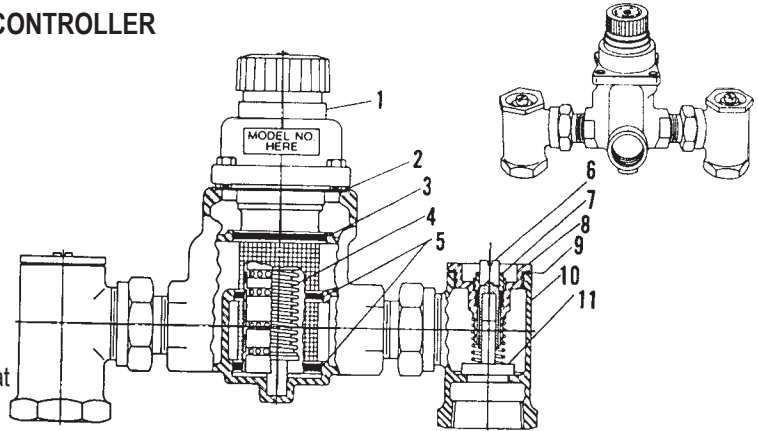

SYMMONS TEMPCONTROL THERMOSTATIC WATER CONTROLLER

ITEM	5-900 PART #	5-1000 PART #	DESCRIPTION
1	23822750	23822760	Cartridge unit
2	23822050	23822060	Casing gasket
3	23822110	23822120	Sleeve large o-ring
4	23822170	23822180	Double spring w/spring saddle
5	23822112	23822122	Sleeve small o-rings
6	23822450	23822460	Stop spindle
7	23822270	23822280	Gland nut & packing
8	23822330	23822340	Cap
9	23822390	23822400	Cap gasket
10	23822610	23822620	Check stop body w/integral seat
11	23822510	23822520	Check spindle & spring