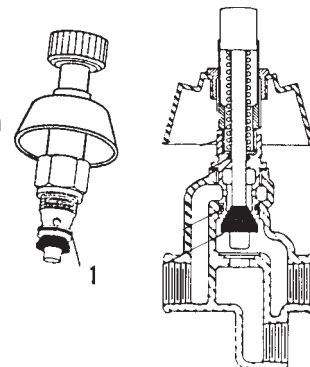

SYMMONS SAFETYMIX DIVERTERS PUSHBUTTON TYPE 1960 TO 1964

ITEM	PART #	DESCRIPTION
1	23821270	Complete replacement unit w/escutcheon