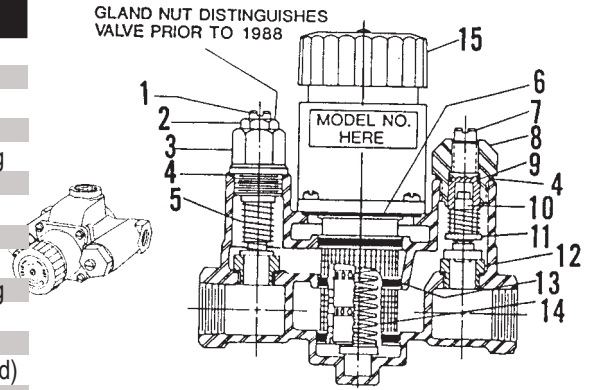

FAUCET REPAIR

SYMMONS TEMPCONTROL THERMOSTATIC WATER CONTROLLER

ITEM	5-200 PART #	5-400 PART #	5-500 PART #	5-700 PART #	DESCRIPTION
1	N/A	N/A	N/A	N/A	Stop spindle *
2	23822230	23822240	23822250	23822260	Gland nut and packing
3	N/A	N/A	N/A	N/A	Cap *
4	23822350	23822360	23822370	2382380	Cap gasket
5	23822470	23822480	23822490	23822500	Check spindle and spring
6	23822010	23822020	23822030	23822040	Casing gasket
7	23822410	23822420	23822430	23822440	Stop spindle
8	23822290	23822300	23822310	23822320	Cap
9	N/A	N/A	N/A	N/A	Stop spindle o-ring
10	23822530	23822540	23822550	23822560	Check spindle and spring
11	23822190	23822200	23822210	23822220	Check spring retainer
12	23822570	23822580	23822590	23822600	Check seat
13	23822070	23822080	23822090	23822100	Sleeve o-rings (3 required)
14	23822130	23822140	23822150	23822160	Spring with spring saddle
15	23822710	23822720	23822730	23822740	Cartridge unit
*	23822670	23822680	23822690	23822700	Complete spindle assembly

* Repair kit contains items 7, 8, 9, 10 & 11.