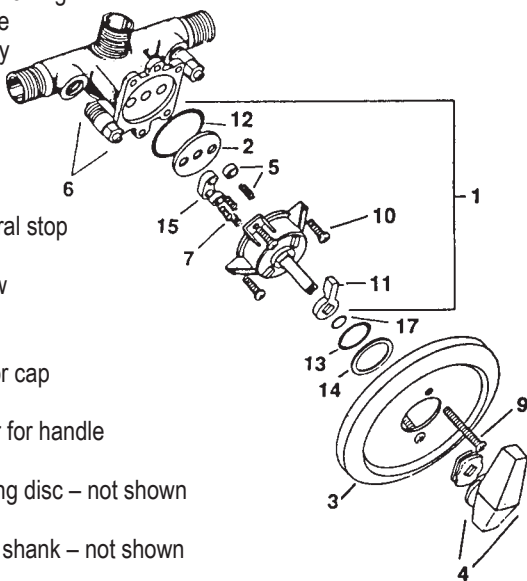

FAUCET REPAIR

STERLING SERIES 021, 022, 023 & 024 TUB & SHOWER MIXING VALVE – (OLD STYLE)

ITEM	PART #	DESCRIPTION
1	16890155	"Snap-in" mixing cartridge
2	16890142	Sealing disc with o-ring
3	16890144	Escutcheon plate
4	16890145	Handle assembly
5	16890185	Seal & spring assembly
6	16890252	Integral stop stem assembly
7	16890591	Spring
8	16891365	O-Ring for integral stop - not shown
9	16890617	Face plate screw
10	16891371	Cap screw
11	16891372	Stem stop
12	16891373	Sealing o-ring for cap
13	41001077	Handle o-ring
14	16891375	Retainer washer for handle
15	16891376	Kidney seal
16	41001001	O-Ring for sealing disc - not shown
17	41001027	Stem o-ring
18	41001037	O-Ring for stem shank - not shown

STERLING 011 SERIES SINGLE CONTROL TUB & SHOWER

ITEM	PART #	DESCRIPTION
1	16890158	Handle assembly – clear
	16890205	Handle assembly – smoke
2	16890160	Main seal & spring
3	16891055	Integral stop - not shown
4	16890110	Plunger assembly
5	41001044	O-Ring
6	16890592	Screw
7	16890595	Collar
8	16890598	Screw
9	16891325	Insert button
10	16891334	Escutcheon plate
11	16891335	Cover
12	16891380	Handle screw
13	16890689	Ejector Tee - not shown