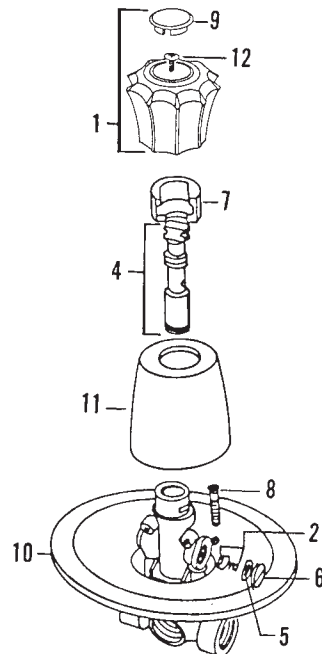

FAUCET REPAIR

STERLING SERIES 021, 022, 023 & 024 TUB & SHOWER MIXING VALVE – (OLD STYLE)

ITEM	PART #	DESCRIPTION
1	16890155	"Snap-in" mixing cartridge
2	16890142	Sealing disc with o-ring
3	16890144	Escutcheon plate
4	16890145	Handle assembly
5	16890185	Seal & spring assembly
6	16890252	Integral stop stem assembly
7	16890591	Spring
8	16891365	O-Ring for integral stop - not shown
9	16890617	Face plate screw
10	16891371	Cap screw
11	16891372	Stem stop
12	16891373	Sealing o-ring for cap
13	41001077	Handle o-ring
14	16891375	Retainer washer for handle
15	16891376	Kidney seal
16	41001001	O-Ring for sealing disc - not shown
17	41001027	Stem o-ring
18	41001037	O-Ring for stem shank - not shown

STERLING 011 SERIES SINGLE CONTROL TUB & SHOWER

ITEM	PART #	DESCRIPTION
1	16890158	Handle assembly – clear
	16890205	Handle assembly – smoke
2	16890160	Main seal & spring
3	16891055	Integral stop - not shown
4	16890110	Plunger assembly
5	41001044	O-Ring
6	16890592	Screw
7	16890595	Collar
8	16890598	Screw
9	16891325	Insert button
10	16891334	Escutcheon plate
11	16891335	Cover
12	16891380	Handle screw
13	16890689	Ejector Tee - not shown

STERLING SERIES 021, 022, 023 & 024 TUB & SHOWER MIXING VALVE – (NEW STYLE)

ITEM	PART #	DESCRIPTION	ITEM	PART #	DESCRIPTION
1	16890255	Handle	8	16891372	Stem stop
2	16890617	Face plate screws	9	16891371	Cap screw
3	16890618	Handle disc	10	16890155	Snap-in mixing cartridge
4	16890258	Escutcheon plate	11	16891373	Sealing o-ring for cap
5	16890619	Handle washer	12	16890252	Integral stop stem assembly
6	16890625	Handle o-ring	13	16890256	Handle & disc assembly
7	41001027	Stem o-ring			