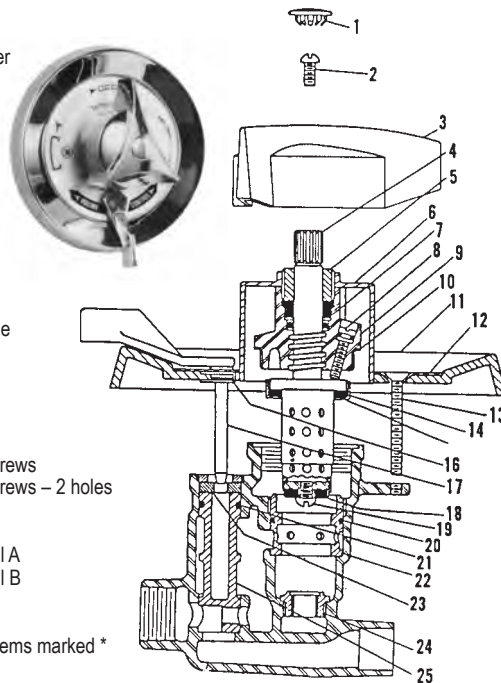

SYMMONS SAFETYMIX'ETTE' SERIES II MIXING VALVES 1969 TO 1980 MODELS 4, 5 & 6

ITEM	PART #	DESCRIPTION	ITEM	PART #	DESCRIPTION
1	23820800	Handle screw (1)	22	23820775	Spindle o-ring
2	23820798	Handle	23	23820796	Diverter – volume handle
3	23820730	Flow control spindle		23820490	Hot seat removal tool
4	23820750	Packing nut		23820500	Cold seat removal tool
5	23820745	Packing , o-ring & washer (1)		23820810	Washer & gasket kit – items marked (1)
6	23820740	Cap assembly			
7	23820755	Dome cover & locknut			
8	23820802	Limit stop w/o-ring			
9	23820780	Escutcheon			
10	23820790	Dial – model 4			
	23820792	Dial – model 5			
	23820794	Dial – model 6			
11	23820735	Cap gasket (1)			
12	23820785	Escutcheon screws			
13	23820725	Cold washer retainer (1)			
14	23820720	Cold washer (1)			
15	23820715	Hot washer (1)			
16	23820710	Hot washer screw (1)			
17	23820705	Cold seat o-ring			
18	23820700	Cold seat – includes item 20			
19	23820760	Hold down washer			
20	23820700	Hot seat – includes item 18			
21	23820765	Volume spindle – model 5 (black)			
	23820770	Diverter spindle – model 6 (grey or beige)			

SYMMONS 4-131M SHOWERHEAD

ITEM	PART #	DESCRIPTION
1	23823010	Small spray insert screw
2	23822990	Small spray insert
3	23823000	Small spray insert spacer
4	23822975	Decorative ring
5	23822970	Large spray insert
6	23822960	Large o-ring for cam follower
7	23822950	Small o-ring for cam follower
8	23822940	Cam follower
9	23822920	Inner housing
10	23823040	Ball joint spring
11	23823100	Ball joint spring washer
12	23823050	Ball joint washer
13	23822980	Rubber for large spray insert
14	23823060	Male ball joint assy.
	23823070	Female ball joint assy.
15	23823110	Cam o-ring
16	23823020	Spray handle
17	23823030	Handle screw
18	23822930	Cam