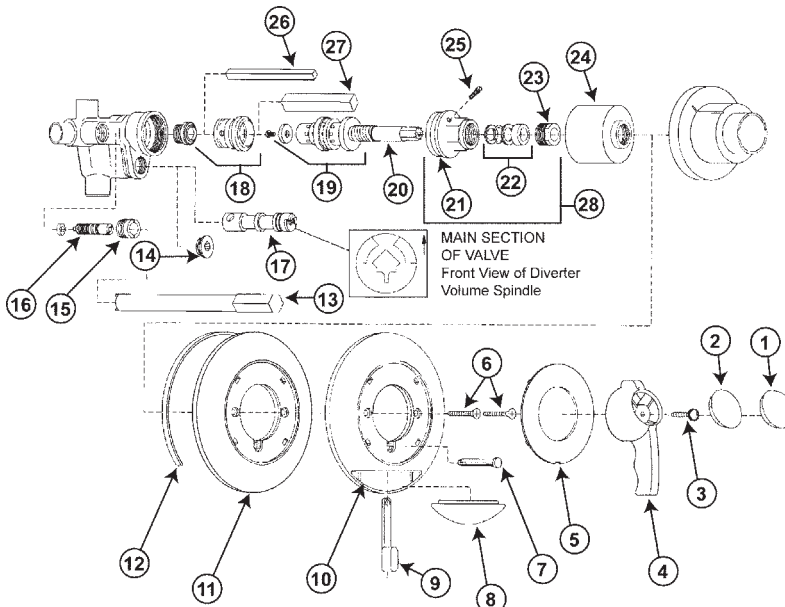

FAUCET REPAIR

SYMMONS TEMPTROL 2000

ITEM	PART #	DESCRIPTION
1	23821578	Plug button – flat
2	23821580	Plug button – round
3	23820905	Handle screw w/lock washer
4	23821574	Temperature control handle
5	23821570	Dial – black
	23821572	Dial – tan
6	23821568	Escutcheon screws (2)
7	23821558	Diverter stem
8	23821560	Shower dial – black
	23821562	Shower dial – tan
	23821564	Tub/shower dial – black
	23821566	Tub/shower dial – tan
9	23821556	Diverter and/or volume handle
10	23821554	Escutcheon – Model A & B
11	23821552	Escutcheon – Model C
12	23821550	Escutcheon gasket
13		Stop plaster shield removal tool
14	23820845	Diverter retainer
15	23821584	Stop plaster shield
16	23821582	Stop spindle assy.
17	23820855	Diverter spindle – beige or grey
	23820860	Diverter spindle – black
18	23820220	Hot & cold seat assy.
19	23820230	Hot & cold washer set
20	23820360	Spindle assembly
21	23820815	Cap gasket
22	23820820	Packing, o-ring & washer
23	23820825	Packing nut

ITEM	PART #	DESCRIPTION
24	23820830	Dome cover & locknut
25	23820910	Limit stop w/o-ring
26	23820490	Hot seat removal tool
27	23820530	Cold seat removal tool
28	23820350	Cap assembly