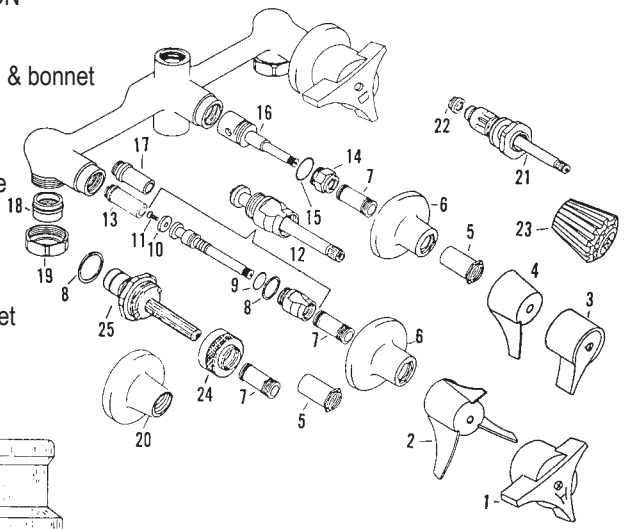

UNION BRASS TUB & SHOWER VALVE

ITEM	PART #	DESCRIPTION	ITEM	PART #	DESCRIPTION
1	19930380	Hot handle assembly	19	19930440	Coupling nut
	19930370	Cold handle assembly	20	19930120	Escutcheon
2	19930220	Cold handle assembly	21	43731036	Diverter stem & bonnet
	19930230	Hot handle assembly			Used 6/84 to present
3	19930390	Diverter handle	22	42000780	Seat
4	NLA	Diverter handle	23	19930630	Acrylic handle - hot
5	19930410	Sleeve		19930620	Acrylic handle - cold
6	19930130	Escutcheon	24	19937272	Bonnet nut
7	19930430	Nipple	25	43731014	Stem & bonnet (washerless)
8	19937430	Bonnet washer			
9	41001002	O-Ring			
10	42690130	Washer			
11	42720230	Screw			
12	43731015	Stem & bonnet LH			
	43731016	Stem & bonnet RH			
13	42000790	Seat			
14	19930460	Bonnet			
15	41001005	O-Ring			
16	43731025	Diverter stem			
17	42000810	Seat			
18	19937406	Union			

Use on all handles except decorative