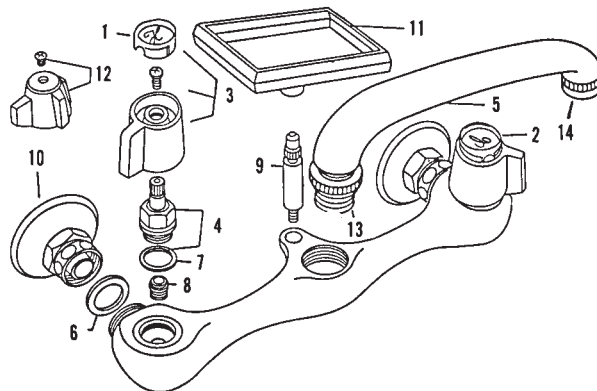

STERLING 027 SERIES WALL MOUNT FAUCET

ITEM	PART #	DESCRIPTION
1	16890220	Hot index
2	16890230	Cold index
3	16890240	Handle assy. - hot & cold
4	43671006	Hot stem assy.
	43671005	Cold stem assy.
	42690110	Stem washer
	42720260	Bibb screw
	41001002	Stem o-ring
5	16890390	6" spout assembly
	16890370	12" spout assembly
6	41720390	Coupling washer
7	41720660	Stem gasket
8	42000730	Faucet seat
9		Soap dish post
10	16890640	Flange only
	16890540	1/2" coupling assy.
		Soap dish
11	16890460	Hot handle assy.
	16890470	Cold handle assy.
13	41001004	Spout O-Ring
14	45971004	Spout Aerator