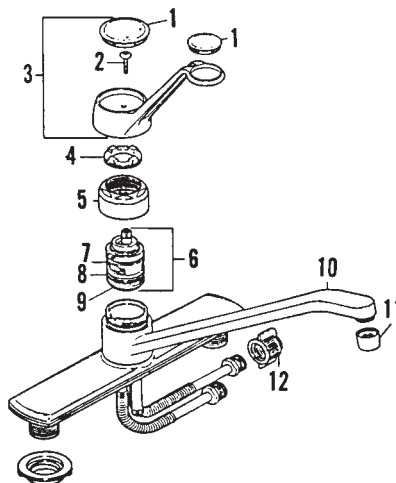

**STERLING 104 & 114 SERIES 3 OR 2 VALVE TUB & SHOWER FITTING**

ITEM	PART #	DESCRIPTION
1	43671046	Hot & cold stem assembly
2	43675000	Diverter stem assembly
	41001025	Bonnet o-ring
	42690110	Seat washer
	42720260	Bibb screw
	41001001	Stem o-ring
3	16890210	Escutcheon
4	16890430	Hot handle w/screw
5	16890440	Cold handle w/screw
6	16890450	Diverter handle w/screw
7	16890511	1/2" coupling IP
	16890512	1/2" coupling sweat
8	16890580	Escutcheon tube
9	42000730	Renewable seat
10	42720190	Handle screw
11	16890660	Bushing (114 series only)

INTERNET INQUIRIES AND ORDERS CALL US TOLL FREE 877-258-2572
www.plumbingspecialties.com

FAUCET REPAIR

STERLING 072 SERIES (OLD STYLE) SINGLE CONTROL SINK FAUCET

ITEM	PART #	DESCRIPTION	ITEM	PART #	DESCRIPTION
1	16891340	Insert	17	45731010	Hose & spray head assembly
2	16891318	Handle screw	18	16891324	Index button
3	16891016	Handle cap assy.	19	16891052	Handle cap assembly
4	16891060	Handle assembly	20	16890156	Handle assembly
5	16891316	Handle cover			
6	16891064	Handle			
7	45971002	Aerator			
8	16890600	Access door			
9	16890120	Valve repair kit (items 9 thru 13)			
10		O-Ring			
11		Screw			
12		O-Ring			
13		Seal & spring			
14	21940315	Locknut			
15	51000040	Coupling nut			
16	45731002	Hose guide			

STERLING 072 TOP BRASS SERIES SINGLE CONTROL SINK FAUCET

ITEM	PART #	DESCRIPTION
1	16891358	Index button – large
	16891362	Index button – small
2	16891374	Handle screw
3	16891098	Handle assembly
4	16891342	Adjusting ring
5	16891350	Hub nut
6	16891040	Cartridge assy. – no spray
	16891050	Cartridge assy. w/ spray
7	16891355	O-Ring
8	16891440	Spray o-ring
9	16893121	Seal
10	16891352	Spout
11	45971002	Aerator
12	51000040	Coupling nut
13	21940315	Tailpiece nut
14	45731002	Spray holder
15	45731010	Hose & spray assembly