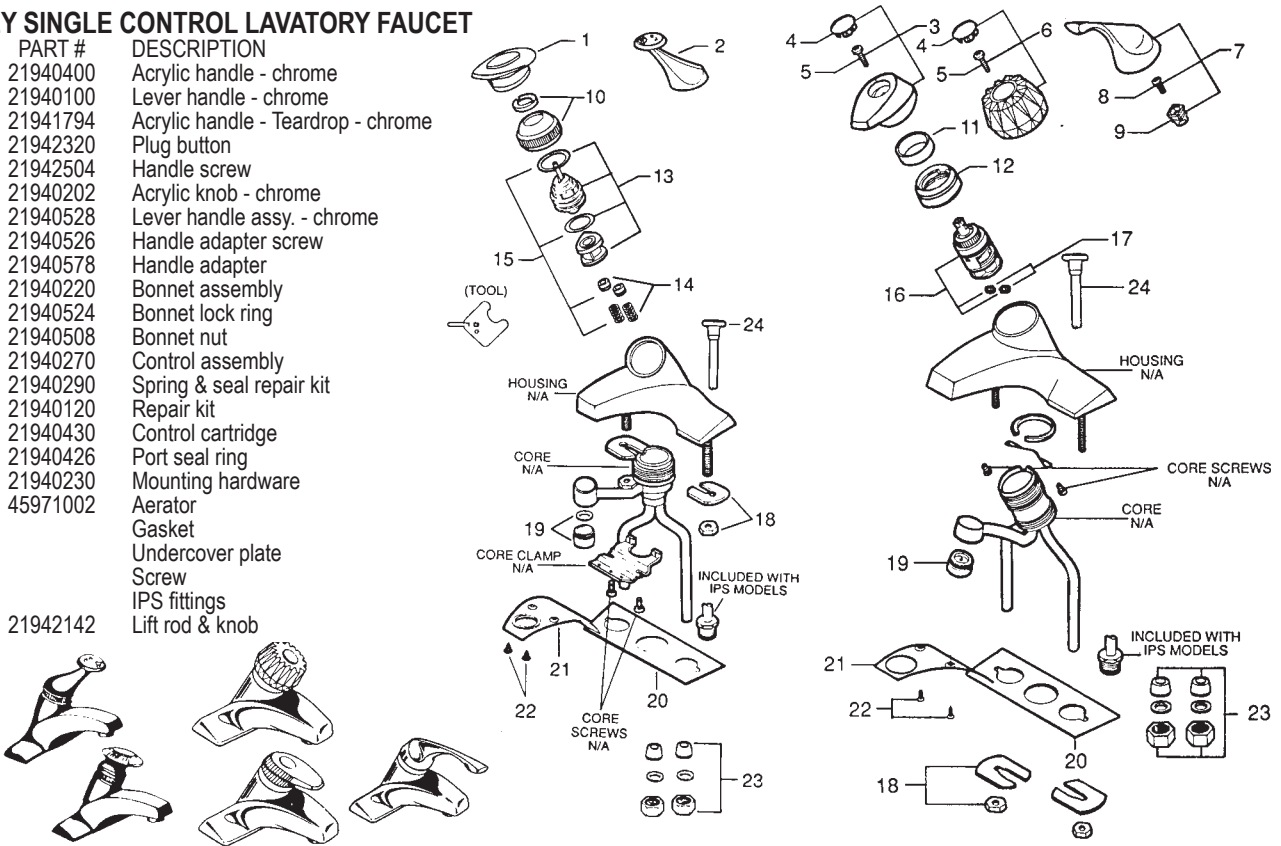

VALLEY SINGLE CONTROL LAVATORY FAUCET

ITEM	PART #	DESCRIPTION
1	21940400	Acrylic handle - chrome
2	21940100	Lever handle - chrome
3	21941794	Acrylic handle - Teardrop - chrome
4	21942320	Plug button
5	21942504	Handle screw
6	21940202	Acrylic knob - chrome
7	21940528	Lever handle assy. - chrome
8	21940526	Handle adapter screw
9	21940578	Handle adapter
10	21940220	Bonnet assembly
11	21940524	Bonnet lock ring
12	21940508	Bonnet nut
13	21940270	Control assembly
14	21940290	Spring & seal repair kit
15	21940120	Repair kit
16	21940430	Control cartridge
17	21940426	Port seal ring
18	21940230	Mounting hardware
19	45971002	Aerator
20		Gasket
21		Undercover plate
22		Screw
23		IPS fittings
24	21942142	Lift rod & knob