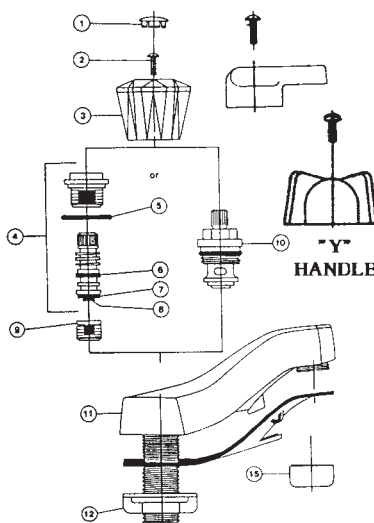

STREAMWAY LAVATORY FAUCET

ITEM	PART #	DESCRIPTION
1	17680252	Hot index
	17680254	Cold index
2	42720120	Handle screw
3	17680240	Cold acrylic handle kit
	17680250	Hot acrylic handle kit
	17680120	Cold chrome blade handle
	17680130	Hot chrome blade handle
	17680180	Cold "Y" chrome handle
	17680190	Hot "Y" chrome handle
4	43711004	Stem & bonnet assembly
5	41001007	Bonnet o-ring
6	41001002	Stem o-ring
7	42690110	Seat washer
8	42720260	Screw
9	42000760	Seat
10	43681002	Cartridge
11		Body
12	21940315	Locknut
13	45971004	Aerator