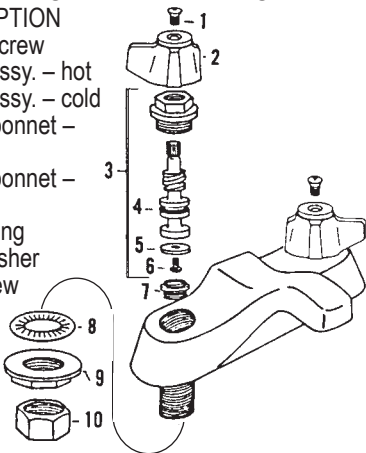

STERLING 064 & 083 SERIES TWO HANDLE LAVATORY

ITEM	PART #	DESCRIPTION
1	16891316	Index button – hot
	16891318	Index button – cold
2	16891380	Handle screw
3	16890200	Handle assy. – hot & cold
4	16890190	Stem assembly kit
5		Bonnet
6		O-Ring
7		Seal & spring
8	45971002	Aerator
9	21940315	Locknut
10	51000040	Coupling nut
11	16891336	Index button – hot
	16891337	Index button – cold
12	16890143	Handle assy. – hot & cold

STERLING 201 THRU 207 SERIES TWO HANDLE LAVATORY

ITEM	PART #	DESCRIPTION
1	16890220	Index button – hot
	16890230	Index button – cold
2	42720200	Handle screw
3	16890240	Handle assy. – hot & cold
4	43671005	Stem & bonnet – LH
	43671006	Stem & bonnet – RH
	42690110	Stem washer
	42720260	Stem screw
	41001002	Stem o-ring
5	16891584	Washer
6	42000730	Seat
7	45971002	Aerator
8	21940315	Locknut
9	51000040	Coupling nut

INTERNET INQUIRIES AND ORDERS CALL US TOLL FREE 877-258-2572
www.plumbingspecialties.com

FAUCET REPAIR

STERLING 20-410 SERIES TWO HANDLE LAVATORY

ITEM	PART #	DESCRIPTION
1	42720120	Handle screw
2	16890460	Handle assy. - hot
	16890470	Handle assy. - cold
3	43671019	Stem & bonnet - cold
	43671020	Stem & bonnet - hot
	41001002	Stem o-ring
	42690110	Stem washer
	42720260	Bibb screw
4	42000730	Seat
5	51000042	Rosette
6	51000046	Locknut
7	51000040	Coupling nut