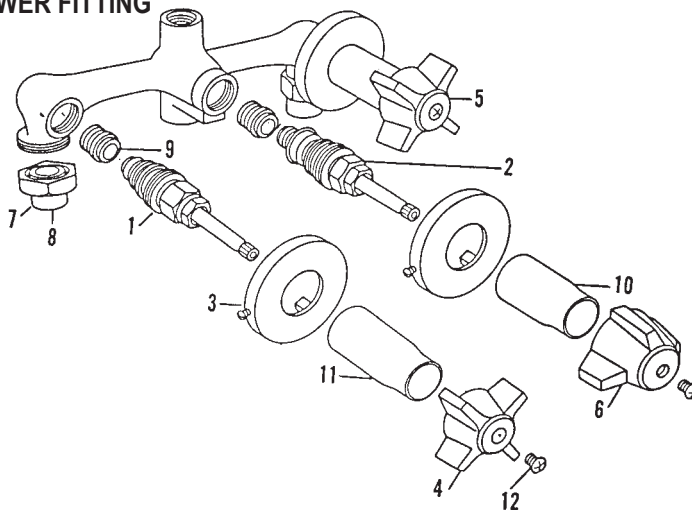

STERLING 104 & 114 SERIES 3 OR 2 VALVE TUB & SHOWER FITTING

ITEM	PART #	DESCRIPTION
1	43671046	Hot & cold stem assembly
2	43675000	Diverter stem assembly
	41001025	Bonnet o-ring
	42690110	Seat washer
	42720260	Bibb screw
	41001001	Stem o-ring
3	16890210	Escutcheon
4	16890430	Hot handle w/screw
5	16890440	Cold handle w/screw
6	16890450	Diverter handle w/screw
7	16890511	1/2" coupling IP
	16890512	1/2" coupling sweat
8	16890580	Escutcheon tube
9	42000730	Renewable seat
10	42720190	Handle screw
11	16890660	Bushing (114 series only)