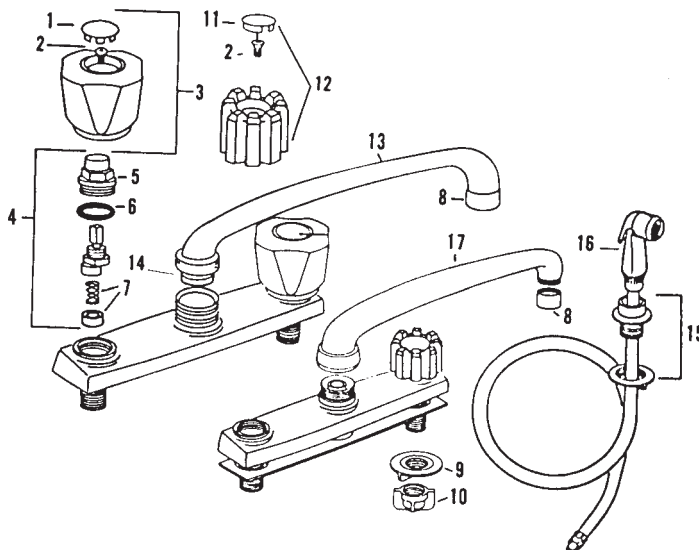

STERLING 072 TOP BRASS SERIES SINGLE CONTROL SINK FAUCET

ITEM	PART #	DESCRIPTION
1	16891358	Index button – large
	16891362	Index button – small
2	16891374	Handle screw
3	16891098	Handle assembly
4	16891342	Adjusting ring
5	16891350	Hub nut
6	16891040	Cartridge assy. – no spray
	16891050	Cartridge assy. w/ spray
7	16891355	O-Ring
8	16891440	Spray o-ring
9	16893121	Seal
10	16891352	Spout
11	45971002	Aerator
12	51000040	Coupling nut
13	21940315	Tailpiece nut
14	45731002	Spray holder
15	45731010	Hose & spray assembly

STERLING 081 & 082 SERIES TWO HANDLE SINK

ITEM	PART #	DESCRIPTION
1	16891385	Index button – hot
	16891386	Index button – cold
2	16891380	Handle screw
3	16890180	Handle assy. – hot & cold
4	16890605	Bushing
5	16891300	Bonnet
6		Bonnet o-ring
7	16890140	Valve repair kit (items 6 thru 11)
8		O-Ring
9		Spring & seal
10		Seat
11		O-Ring
12	45971004	Aerator
13	21940315	Tailpiece nut
14	51000040	Coupling nut
15	16891078	Spout

INTERNET INQUIRIES AND ORDERS CALL US TOLL FREE 877-258-2572
www.plumbingspecialties.com

FAUCET REPAIR

STERLING 063 & 084 SERIES TWO HANDLE SINK

ITEM	PART #	DESCRIPTION
1	16891326	Index button – hot
	16891328	Index button – cold
2	16891380	Handle screw
3	16890200	Handle assy. – hot & cold
4	16890190	Stem assembly kit
5		Bonnet
6		O-Ring
7	16890185	Seal & spring
8	45971002	Aerator
9	21940315	Locknut
10	51000040	Coupling nut
11	16891336	Index button – hot
	16891337	Index button – cold
12	16890143	Handle assy. – hot & cold
13	16891056	Spout
14	16891560	Spout o-ring
	16890700	Diverter – not shown
15	45731002	Hose guide
16	45731010	Hose & spray head assy.
17	16891078	Spout