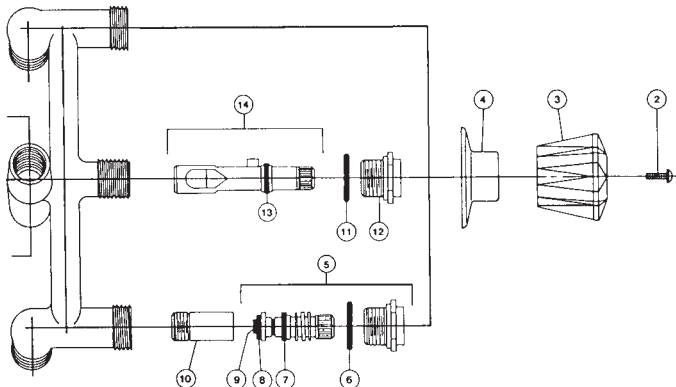

STREAMWAY TUB & SHOWER VALVE

ITEM	PART #	DESCRIPTION	ITEM	PART #	DESCRIPTION
1	17680252	Hot index	7	41001002	Stem o-ring
	17680254	Cold index	8	42690110	Washer
2	42720120	Handle screw	9	42720260	Screw
3	17680240	Cold acrylic handle kit	10	42000740	Seat
	17680250	Hot acrylic handle kit	11	41001049	Bonnet o-ring
4	17680200	Flange	12		Bonnet
5	43711006	Stem & bonnet	13	41001002	Stem o-ring
6	41001049	Bonnet o-ring	14	43685002	Diverter stem