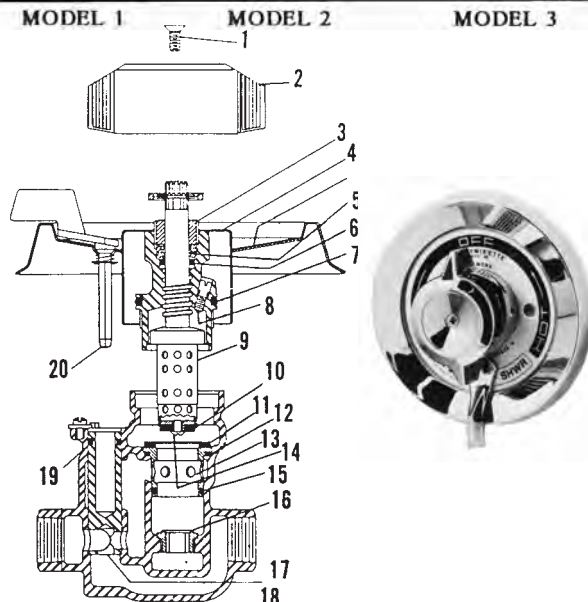

FAUCET REPAIR

SYMMONS SAFETYMIX'ETTE' MIXING VALVES 1964 TO 1969 MODEL 1, 2, & 3

ITEM	PART #	DESCRIPTION
1	23820605	Handle screw (1)
2	23820610	Handle
3	23820615	Packing nut
4	23820620	Dome cover & locknut
5	23820625	Packing, o-ring & washer (1)
6	23820630	Cap assembly
7	23820640	Cap o-rings (1)
8	23820635	Limit stop w/o-ring
9	23820120	Flow control spindle
10	23820645	Hot washer (1)
11	23820650	Cold washer (1)
12	23820655	Large o-ring
13	23820660	Top renewable seat – includes 16
14	23820665	Hot washer screw (1)
15	23820670	Small o-ring
16	23820660	Hot renewable seat – includes 13
17	23820470	Hot seat removal tool – not shown
18	*	Volume control spindle model 2 (black) Use kit 23820310
19	*	Diverter spindle model 3 (grey or beige) Use kit 23820310
20	*	Spindle o-ring model 2 or 3 . Use kit 23820310
	*	Diverter volume handle w/spring & retainer washer Model 2 or 3. Use kit 23820310
	23820410	Washer & gasket kit – items marked (1)
	23820310	Handle & diverter spindle kit – items marked *