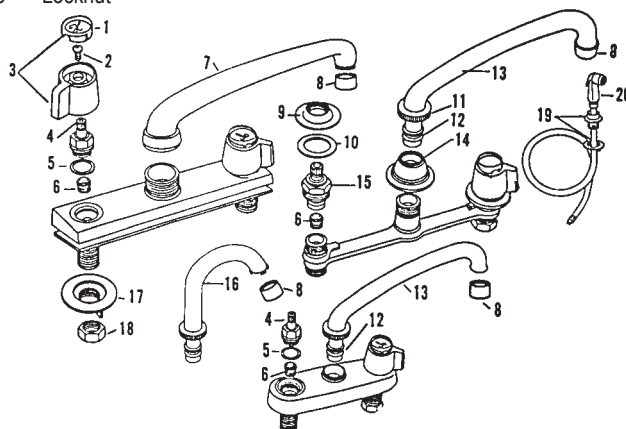

STERLING 26, 261 SERIES & 25130 SERIES SINK FAUCET

ITEM	PART #	DESCRIPTION	ITEM	PART #	DESCRIPTION	ITEM	PART #	DESCRIPTION
1	16890220	Index button – hot	15	43671011	Stem & bonnet – cold	18	51000040	Coupling nut
	16890230	Index button – cold		43671012	Stem & bonnet – hot	19	45731002	Hose guide assembly
2	42720200	Handle screw	16	16891086	Gooseneck spout assembly	20	45731010	Hose & spray assembly
3	16890240	Handle assy. H & C	17	21940315	Locknut			
4	43671005	Stem & bonnet – cold						
	43671006	Stem & bonnet – hot						
	41001002	Stem o-ring						
	42690110	Stem washer						
	42720260	Bibb screw						
5	16891584	Bonnet washer						
6	42000730	Seat						
7	16891078	Spout assembly						
	16890700	Spray diverter – not shown						
8	45971002	Aerator						
9	16890640	Flange						
10	16891590	Flange washer						
11	16891718	Spout nut						
12	41001004	Spout o-ring						
13	16891204	Spout assembly – 8"						
	16891168	Spout assembly – 12"						
14	16891570	Spout flange						

STERLING 266 SERIES SINK FAUCET

ITEM	PART #	DESCRIPTION
1	42720120	Handle screw
2	16890460	Handle assy. – hot
	16890470	Handle assy. – cold
3	43671005	Stem & bonnet – cold
	43671006	Stem & bonnet – hot
	41001002	Stem o-ring
	42690110	Stem washer
	42720260	Bibb screw
4	16891584	Bonnet washer
5	42000730	Seat
6	45971002	Aerator
7	16891200	Brass spout w/aerator
8	16891562	Spout o-ring
9	51000042	Rosette
10	51000046	Locknut
11	51000040	Coupling nut
12	45732016	Spray diverter – not shown