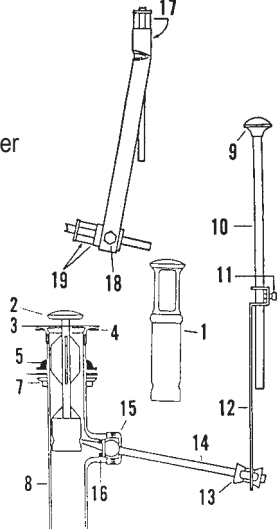

UNION BRASS POP-UP WASTE

ITEM	PART #	DESCRIPTION
1	19930510	Stopper
2	19930520	Stopper
3	19930140	Flange
4	19937446	Rubber washer
5	44735020	Mack basin washer
6		Fibre washer
7		Locknut
8		Body
9	19937176	Lift rod
10	19937314	Lift rod
11	19937326	Set screw
12	19937186	Lift link
13	19937080	Speed clip
14	19930480	Ball rod
15	19937260	Packing nut
16	19937298	Pack ring
17	19937190	Lift rod link w/ set screw
18		Shoulder screw
19	19937188	Ball rod link w/ set screw