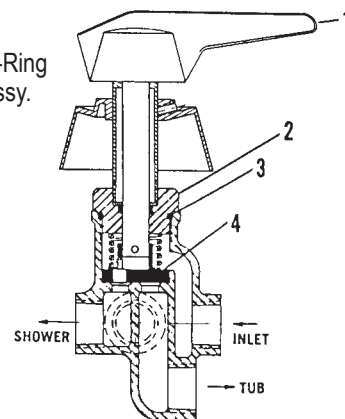

SYMMONS LEVERTROL TRIPLE OUTLET DIVERTERS 1976 TO DATE

ITEM	PART #	DESCRIPTION
1	23821445	Handle
2	23821450	Bonnet
3	23821455	Bonnet O-Ring
4	23820370	Spindle assy.
5	41001057	O-ring