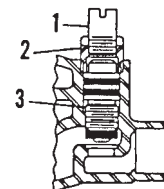

STOP PARTS TEMPTRON VALVE W/ SWEAT CON.

ITEM	PART #	DESCRIPTION
1	23820215	Escutcheon screw retainer
2	23821055	Plaster shield
3	23821050	Spindle assembly