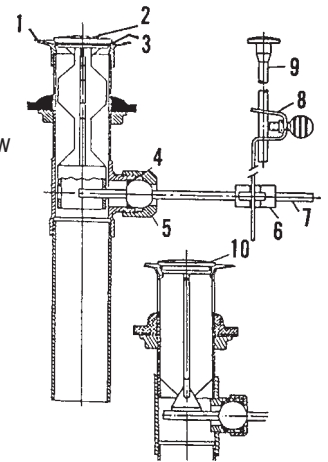

SYMMONS MODEL 2 DRAIN ASSEMBLY

ITEM	PART #	DESCRIPTION
1	23823280	Flange
2	23823290	Stopper
3	23823300	Stopper o-ring
4	23823320	Ball washer
5	23823330	Nut
6	23823260	Clip
7	23823340	Pop-up rod
8	12890540	Extension strap w/screw
9	23823240	Lift rod
10	23823350	Stopper for model 1