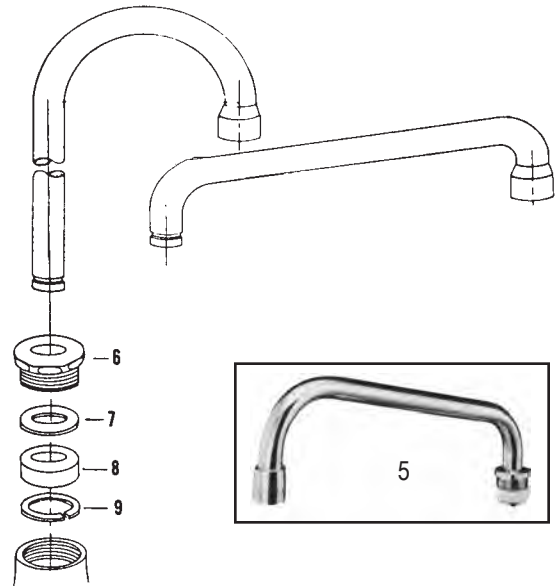

FAUCET REPAIR

WATER SAVER SPOUTS

ITEM	PART #	DESCRIPTION
1	32760300	Gooseneck spout - rigid
2	32760302	Gooseneck spout w/VB - rigid
3	32760304	Gooseneck spout - swing
4	32760306	Gooseneck spout w/VB - swing
5	32760308	9" Swing spout
6	32760126	Packing nut
7	32760128	Friction ring
8	32760130	Spout packing
9	32760132	Split lock ring