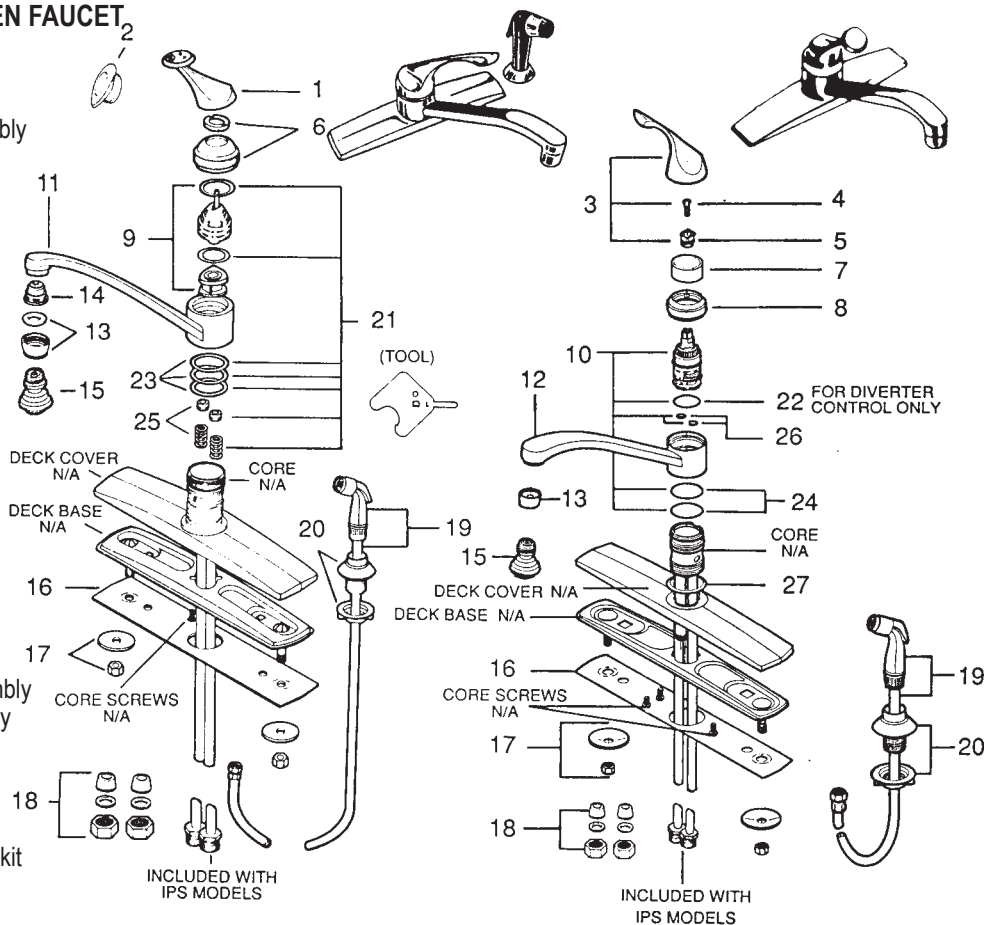

VALLEY SINGLE CONTROL KITCHEN FAUCET

ITEM	PART #	DESCRIPTION
1	21940100	Lever handle
2	21940400	Acrylic handle
3	21940584	Lever handle assembly
4	21940526	Handle screw
5	21940578	Handle adapter
6	21940220	Bonnet assembly
7	21940524	Bonnet lock ring
8	21940508	Bonnet nut
9	21940270	Control assembly
10	21940430	Control assembly - non diverter
	21940440	Control assembly - diverter
11	21940260	Spout assembly w/ diverter - 8"
12	21940602	Spout assembly - 8"
13	45971004	Aerator
14	21942380	Diverter
15		Swivel spray
16		Gasket
17	21940250	Mounting hardware
18		IPS fittings
19	45731010	Spray & hose assembly
20	45731002	Hose guide assembly
21	21940120	Repair kit
22	21940576	O-Ring - diverter
23	21940370	O-Ring repair kit
24	21940582	Spout o-ring
25	21940290	Seal & spring repair kit
26	21940426	Port seal ring
27	21940550	Bearing hub