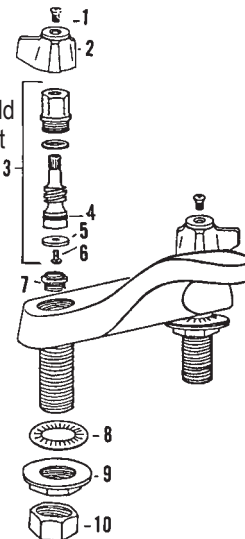

STERLING 064 & 083 SERIES TWO HANDLE LAVATORY

ITEM	PART #	DESCRIPTION
1	16891316	Index button – hot
	16891318	Index button – cold
2	16891380	Handle screw
3	16890200	Handle assy. – hot & cold
4	16890190	Stem assembly kit
5		Bonnet
6		O-Ring
7		Seal & spring
8	45971002	Aerator
9	21940315	Locknut
10	51000040	Coupling nut
11	16891336	Index button – hot
	16891337	Index button – cold
12	16890143	Handle assy. – hot & cold

STERLING 201 THRU 207 SERIES TWO HANDLE LAVATORY

ITEM	PART #	DESCRIPTION
1	16890220	Index button – hot
	16890230	Index button – cold
2	42720200	Handle screw
3	16890240	Handle assy. – hot & cold
4	43671005	Stem & bonnet – LH
	43671006	Stem & bonnet – RH
	42690110	Stem washer
	42720260	Stem screw
	41001002	Stem o-ring
5	16891584	Washer
6	42000730	Seat
7	45971002	Aerator
8	21940315	Locknut
9	51000040	Coupling nut

INTERNET INQUIRIES AND ORDERS CALL US TOLL FREE 877-258-2572
www.plumbingspecialties.com

FAUCET REPAIR

STERLING 20-410 SERIES TWO HANDLE LAVATORY

ITEM	PART #	DESCRIPTION
1	42720120	Handle screw
2	16890460	Handle assy. - hot
	16890470	Handle assy. - cold
3	43671019	Stem & bonnet - cold
	43671020	Stem & bonnet - hot
	41001002	Stem o-ring
	42690110	Stem washer
	42720260	Bibb screw
4	42000730	Seat
5	51000042	Rosette
6	51000046	Locknut
7	51000040	Coupling nut

STERLING 206-10 SERIES TWO HANDLE LAVATORY

ITEM	PART #	DESCRIPTION
1	42720120	Handle screw
2	16890460	Handle assy. - hot
	16890470	Handle assy. - cold
3	43671005	Stem & bonnet - cold
	43671006	Stem & bonnet - hot
	41001002	Stem o-ring
	42690110	Stem washer
	42720260	Bibb screw
4	42000730	Seat
5	51000042	Rosette
6	51000046	Locknut
7	51000040	Coupling nut