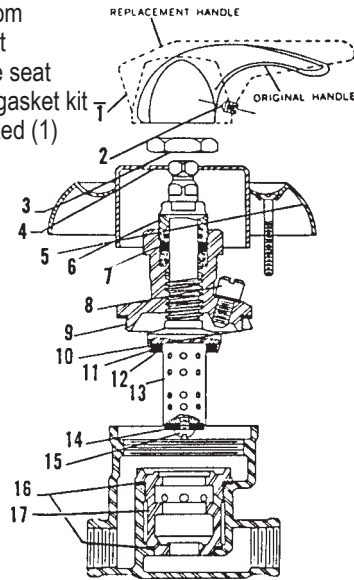

FAUCET REPAIR

SYMMONS SAFETYMIX MIXING VALVE PRIOR TO 1960 MODEL "C", "M", "MO"

ITEM	PART #	DESCRIPTION
1	23820320	Handle
2	23820121	Handle screw (1)
3	23820124	Dial lock nut
4	23820119	Dome cover & dial
5	23820118	Escutcheon & screw
6	23820112	Packing nut
7	23820330	Packing (1)
8	23820128	Limit stop assembly
9	23820095	Cap
10	23820340	Cap gasket (1)
11	23820114	Cold washer retainer (1)
12	23820326	Cold washer (1)
13	23820110	Flow control spindle
14	23820324	Hot washer (1)
15	23820117	Hot washer screw (1)
16	23820127	Top & bottom seat gasket
17	23820100	Renewable seat
	23820290	Washer & gasket kit - items marked (1)