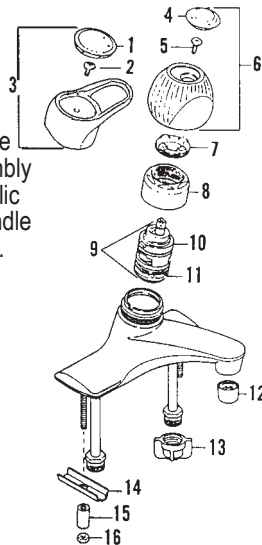

STERLING 266 SERIES SINK FAUCET

ITEM	PART #	DESCRIPTION
1	42720120	Handle screw
2	16890460	Handle assy. – hot
	16890470	Handle assy. – cold
3	43671005	Stem & bonnet – cold
	43671006	Stem & bonnet – hot
	41001002	Stem o-ring
	42690110	Stem washer
	42720260	Bibb screw
4	16891584	Bonnet washer
5	42000730	Seat
6	45971002	Aerator
7	16891200	Brass spout w/aerator
8	16891562	Spout o-ring
9	51000042	Rosette
10	51000046	Locknut
11	51000040	Coupling nut
12	45732016	Spray diverter – not shown

INTERNET INQUIRIES AND ORDERS CALL US TOLL FREE 877-258-2572
www.plumbingspecialties.com

FAUCET REPAIR

STERLING 040 SERIES SINGLE CONTROL LAVATORY

ITEM	PART #	DESCRIPTION
1	16891325	Insert button
2	16891380	Handle screw
3	16890158	Handle assy.
4	16890595	Slip stop
5	16890110	Valve replacement kit (items 5 thru 8)
6		Seal & spring
7		O-Ring
8		Screw
9	16891310	Rosette
10		Nut
11	51000040	Coupling nut
12	45971002	Aerator

STERLING SINGLE LAVATORY FAUCET

ITEM	PART #	DESCRIPTION
1	16890280	4 arm handle
2	16890550	Lever handle
3	43671010	Stem & bonnet assy.
	41001002	Stem o-ring
	42690110	Seat washer
	42720240	Bibb screw
4	16891584	Bonnet washer
5	42000730	Seat
6	16891130	Flange
7	21940315	Locknut
8	51000040	Coupling nut

STERLING 04 TOP BRASS SERIES SINGLE CONTROL LAVATORY

ITEM	PART #	DESCRIPTION
1	16891358	Index button – loop
2	16891374	Screw – loop handle
3	16891102	Loop handle assembly
4	16891445	Index button – acrylic
5	16891370	Screw – acrylic handle
6	16891100	Acrylic handle assy.
7	16891342	Adjusting ring
8	16891350	Hub nut
9	16891040	Cartridge
10	16891355	O-Ring
11	16893121	Seal
12	45971004	Aerator
13	21940315	Tailpiece nut
14	16891330	“T” washer
15		Spacer
16	16891389	Mounting nut