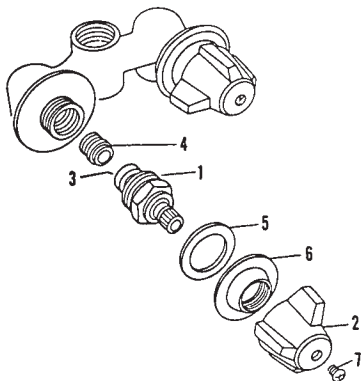

STERLING 011 SERIES SINGLE CONTROL TUB & SHOWER

ITEM	PART #	DESCRIPTION
1	16890158	Handle assembly – clear
	16890205	Handle assembly – smoke
2	16890160	Main seal & spring
3	16891055	Integral stop - not shown
4	16890110	Plunger assembly
5	41001044	O-Ring
6	16890592	Screw
7	16890595	Collar
8	16890598	Screw
9	16891325	Insert button
10	16891334	Escutcheon plate
11	16891335	Cover
12	16891380	Handle screw
13	16890689	Ejector Tee - not shown

STERLING SERIES 021, 022, 023 & 024 TUB & SHOWER MIXING VALVE – (NEW STYLE)

ITEM	PART #	DESCRIPTION	ITEM	PART #	DESCRIPTION
1	16890255	Handle	8	16891372	Stem stop
2	16890617	Face plate screws	9	16891371	Cap screw
3	16890618	Handle disc	10	16890155	Snap-in mixing cartridge
4	16890258	Escutcheon plate	11	16891373	Sealing o-ring for cap
5	16890619	Handle washer	12	16890252	Integral stop stem assembly
6	16890625	Handle o-ring	13	16890256	Handle & disc assembly
7	41001027	Stem o-ring			

INTERNET INQUIRIES AND ORDERS CALL US TOLL FREE 877-258-2572
www.plumbingspecialties.com

FAUCET REPAIR

STERLING 334 SERIES SHOWER STALL VALVE

ITEM	PART #	DESCRIPTION
1	43671084	Hot stem assembly
	43671083	Cold stem assembly
2	16890460	Hot handle w/screw
	16890470	Cold handle w/screw
3	42690110	Seat washer
4	42000730	Renewable seat
5	16891635	Washer
6	16890640	Escutcheon
7	42720190	Handle screw

STERLING 102 SERIES TUB & SHOWER FITTING

ITEM	PART #	DESCRIPTION	ITEM	PART #	DESCRIPTION
1	16890210	Escutcheon	7	16890250	Diverter index
2	16890220	Hot index	8	16891085	Diverter handle
3	16890230	Cold index	9	41001025	Bonnet o-ring
4	16890241	Handle assy. w/index	10	16891321	Packing nut
5	43671070	Hot & cold stem assembly		16891320	Packing
	42690110	Seat washer	11	16890610	Escutcheon tube
6	43671072	Diverter stem assembly	12	16891505	Coupling kit
			13	16891515	Sleeve - copper sweat
				16891525	Sleeve - IP
			14	42720200	Handle screw
			15	42000730	Renewable seat
			16	16890660	Diverter stem bushing
				16890590	Diverter stem o-ring