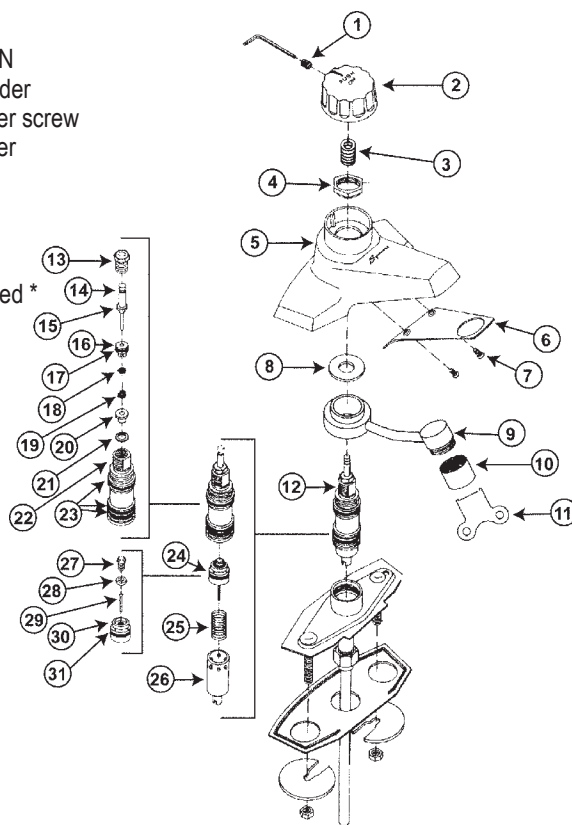

SCOT S-61 METERING FAUCET

ITEM	PART #	DESCRIPTION
1		Handle set screw 3/32
2	23821592	Handle
3		Cycle time washers
4		Shell locking nut
5		Shell
6		Undercover plate
7		Undercover plate screws
8		Valve housing gasket
9		Spout assembly
10	45972024	VP Aerator
11		Aerator wrench
12		Control cartridge
		Control cartridge for quick close
13	*	Packing nut
14	*	Cycle spindle assy.
15	*	Cycle spindle ring
16	*	Spindle packing spacer
17	*	Spacer o-ring
18	*	Spindle guide huva cup
19	*	Huva cup retainer
20	*	Metering piston
21	*	Valve seat gasket
22		Supply housing cap
23	*	Supply housing o-rings (3)
24		Piston assembly
25		Piston spring

ITEM	PART #	DESCRIPTION
26		Metering cylinder
27	*	Shut off washer
28	*	Shut off washer
29	*	Metering pin
30		Valve seat
31	*	Piston o-ring
*	23821590	Repair kit – all items marked *