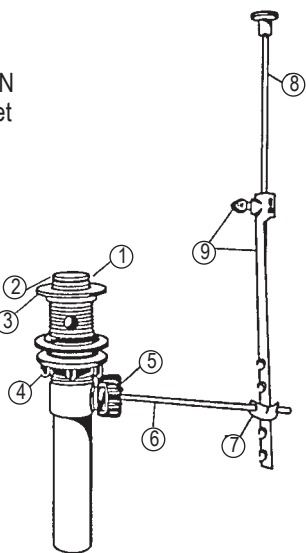

STERLING 21180 (PLASTIC) POP-UP WASTE

ITEM	PART #	DESCRIPTION
1	01892780	Stopper gasket
2	16890616	Stopper
3		Flange
4	16891368	Locknut
5	16891364	Ball lever nut
6	16891366	Ball lever rod
7	16891740	Spring clip
8	16891776	Pop-up rod
9	16891225	Pop-up strap w/screw