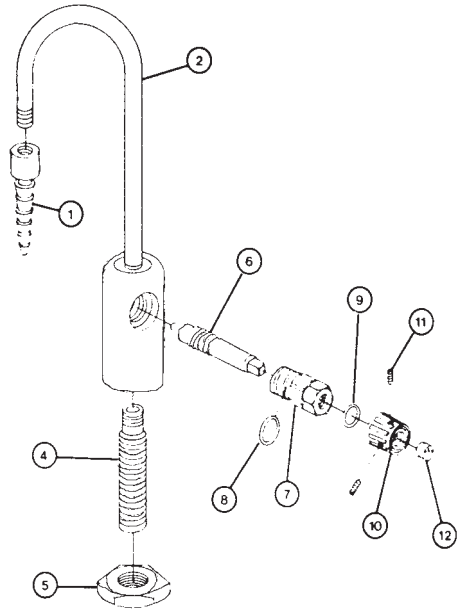

FAUCET REPAIR

T & S BRASS SLOW CLOSING FAUCETS

ITEM	PART #	DESCRIPTION
1		Stem
2	18861090	Seat washer
3		Water duct
4	18861076	O-Ring
5	18861021	Gasket
6		Cylinder
7		Piston back-up washer
8	18861415	Piston cup
9	18860746	Piston washer
10		O-Ring holder
11	18861065	O-Ring
12	18861066	O-Ring
13		Bonnet
14	18860894	Spring
15		Plunger
16		Adjusting screw
17	18861064	O-Ring
18		Cap insulator
19		Cap-specify H, C or blank
20	18860938	S/S set screw

ITEM	PART #	DESCRIPTION
21	18862874	Slow self-closing cartridge
22	18861090	Flow control tower
23	18869902	Aerator
24	18862209	Rosespray
25	18861795	Spanner wrench

* Individual parts not available

T & S BRASS PVC LABORATORY FAUCET BL-9505-1, 9505-2, 9506-1, 9510, 9530

ITEM	PART #	DESCRIPTION
1		Serrated tip
2		Gooseneck
4		Shank
5		Shank nut
6	18860493	Spindle
7	18860510	Bonnet
8	18861060	O-Ring
9	18861075	O-Ring
10	18861492	Knob
11	18860938	S/S set screw
12	18861206	Index button

T & S BRASS PVC LABORATORY FAUCET BL-9515-1, 2, 3, 4, 9520-1, 2, 3, 4

ITEM	PART #	DESCRIPTION
1		Serrated tip
2		Gooseneck
4		Shank
5		Shank nut
6	18860491	Stem
7	18861076	O-Ring
8	18860511	Bonnet
9	18861079	O-Ring
10	18861080	O-Ring
11	18860939	S/S set screw
12	18860904	Spring
13	18860492	Push button
14	18860494	Cam guide
15	18860489	Pin
16	18860496	Cam-manual & self-closing
17		Cam-manual
18		Handle

INTERNET INQUIRIES AND ORDERS CALL US TOLL FREE 877-258-2572
www.plumbingspecialties.com