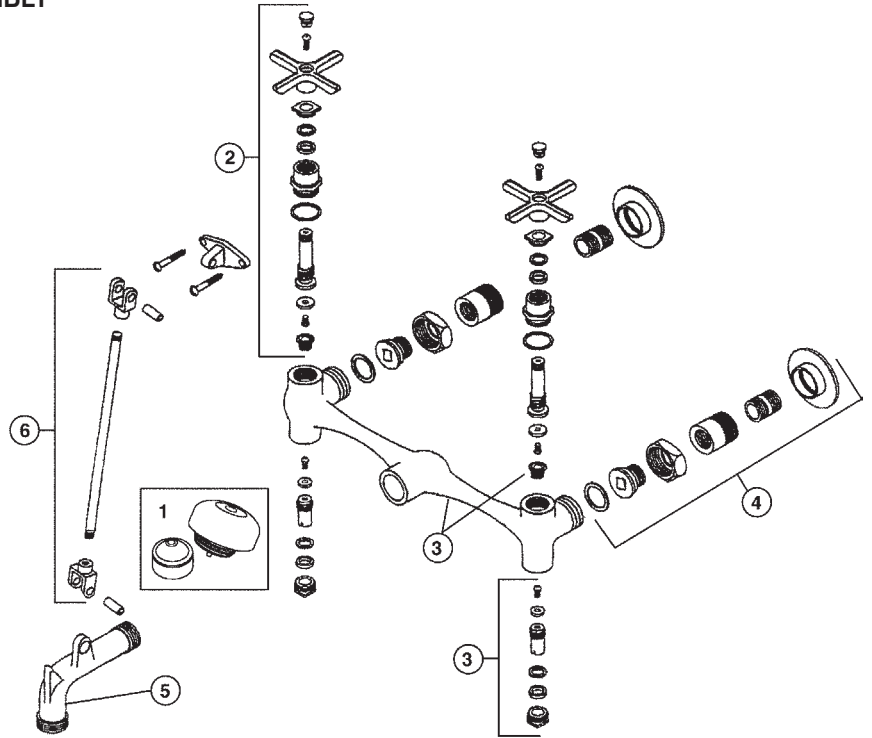

FAUCET REPAIR

ZURN Z-1996-SF MOP SINK FAUCET ASSEMBLY

ITEM	PART #	DESCRIPTION
1	39993550	Vacuum breaker assembly
2		Handle assembly
3		Faucet body w/ seats
4		Connection assembly
5		Spout
6		Spout brace assembly