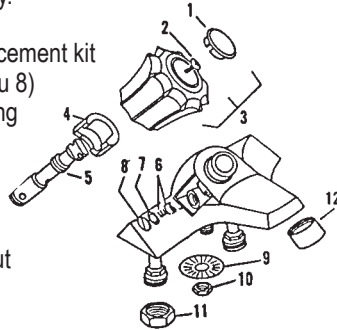

FAUCET REPAIR

STERLING 040 SERIES SINGLE CONTROL LAVATORY

ITEM	PART #	DESCRIPTION
1	16891325	Insert button
2	16891380	Handle screw
3	16890158	Handle assy.
4	16890595	Slip stop
5	16890110	Valve replacement kit (items 5 thru 8)
6		Seal & spring
7		O-Ring
8		Screw
9	16891310	Rosette
10		Nut
11	51000040	Coupling nut
12	45971002	Aerator