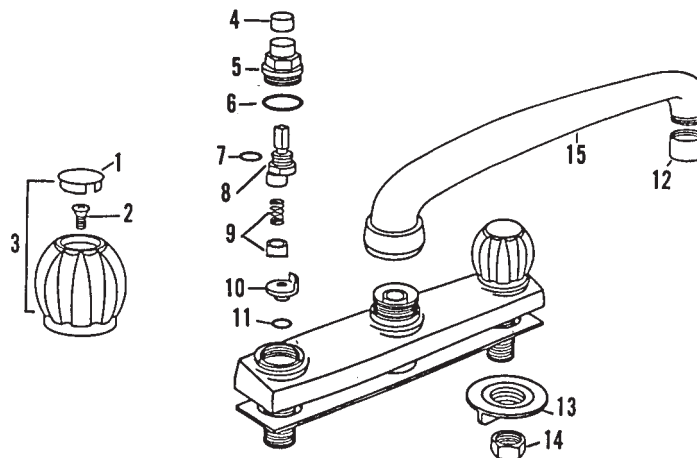

INTERNET INQUIRIES AND ORDERS CALL US TOLL FREE 877-258-2572
www.plumbingspecialties.com