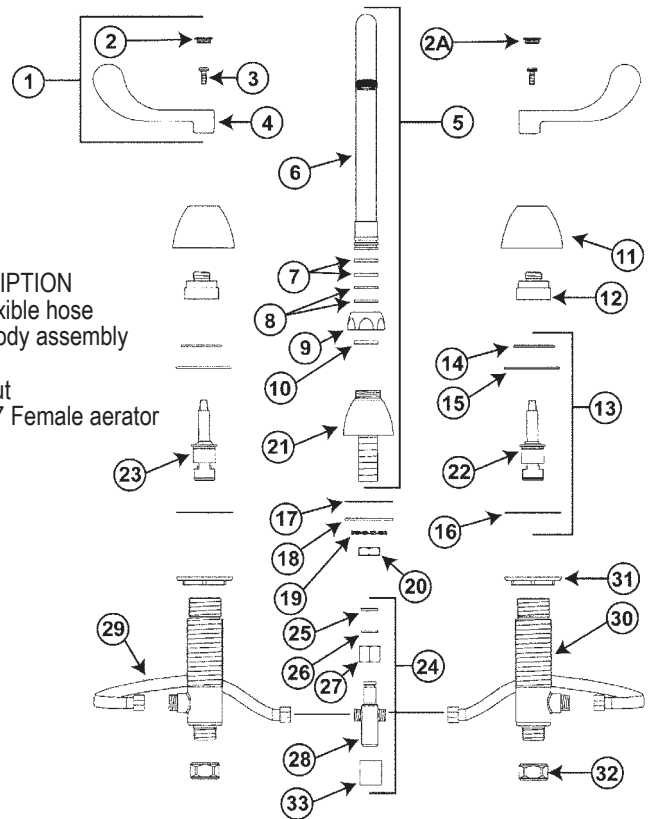

ZURN Z-831A4 WIDESPREAD

ITEM	PART #	DESCRIPTION
1	32990210	VP brass wrist handles
2	32990110	Hot index
2A	32990120	Cold index
3	32990130	10/32 screw
4	32990220	4" Wrist blade handle
5		3-1/2" Gooseneck 'A' spout assembly
6	32990160	3-1/2" Centerline gooseneck spout
7	32990180	Split washers
8	32990190	O-Rings
9	32990320	Spout nut
10		Spacer washer
11	32990230	Escutcheon
12	32990240	Cartridge cap
13		Mounting hardware
14	32990250	Retaining ring
15	32990260	Washer, brass
16	32990270	Washer, steel
17	32990290	Steel washer
18	32990300	Gasket
19		Toothed lockwasher
20		Mounting nut
21	32990310	Base
22	43153503	Long cold cartridge
23	43153504	Long hot cartridge
24		Tee assembly
25		Gasket
26	32990330	Retaining ring
27		Shank nut
28		Tee

ITEM	PART #	DESCRIPTION
29		S/S Flexible hose
30		Valve body assembly
31	32990280	Nut
32		Riser nut
33	45972010	3/4" - 27 Female aerator
26	32990330	Washer