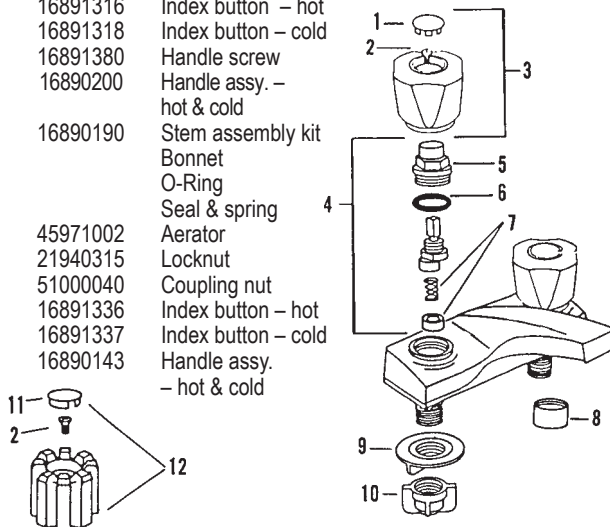

STERLING 064 & 083 SERIES TWO HANDLE LAVATORY

ITEM	PART #	DESCRIPTION
1	16891316	Index button – hot
	16891318	Index button – cold
2	16891380	Handle screw
3	16890200	Handle assy. – hot & cold
4	16890190	Stem assembly kit
5		Bonnet
6		O-Ring
7		Seal & spring
8	45971002	Aerator
9	21940315	Locknut
10	51000040	Coupling nut
11	16891336	Index button – hot
	16891337	Index button – cold
12	16890143	Handle assy. – hot & cold