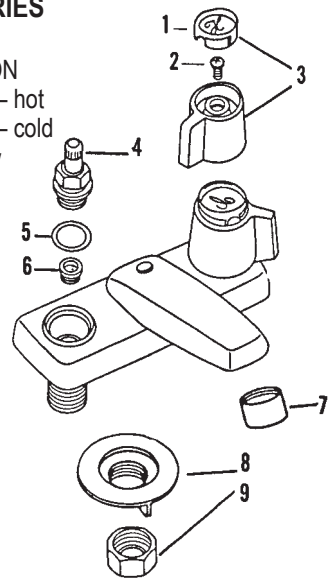

STERLING 201 THRU 207 SERIES TWO HANDLE LAVATORY

ITEM	PART #	DESCRIPTION
1	16890220	Index button – hot
	16890230	Index button – cold
2	42720200	Handle screw
3	16890240	Handle assy. – hot & cold
4	43671005	Stem & bonnet – LH
	43671006	Stem & bonnet – RH
	42690110	Stem washer
	42720260	Stem screw
	41001002	Stem o-ring
5	16891584	Washer
6	42000730	Seat
7	45971002	Aerator
8	21940315	Locknut
9	51000040	Coupling nut