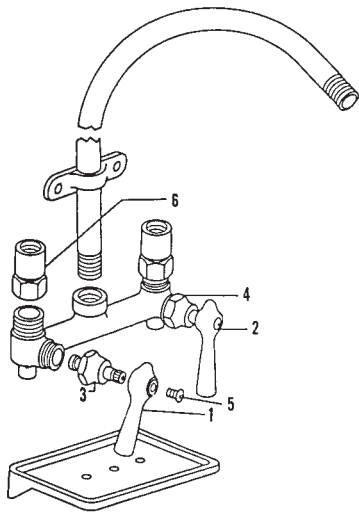

STERLING 32411 UTILITY SHOWER

ITEM	PART #	DESCRIPTION
1	16890320	Hot handle
2	16890340	Cold handle
3	43671086	Hot stem assembly
4	43671085	Cold stem assembly
	42690110	Seat washer
	41001002	Stem o-ring
5	42720200	Handle screw
6		1/2" IPS coupling