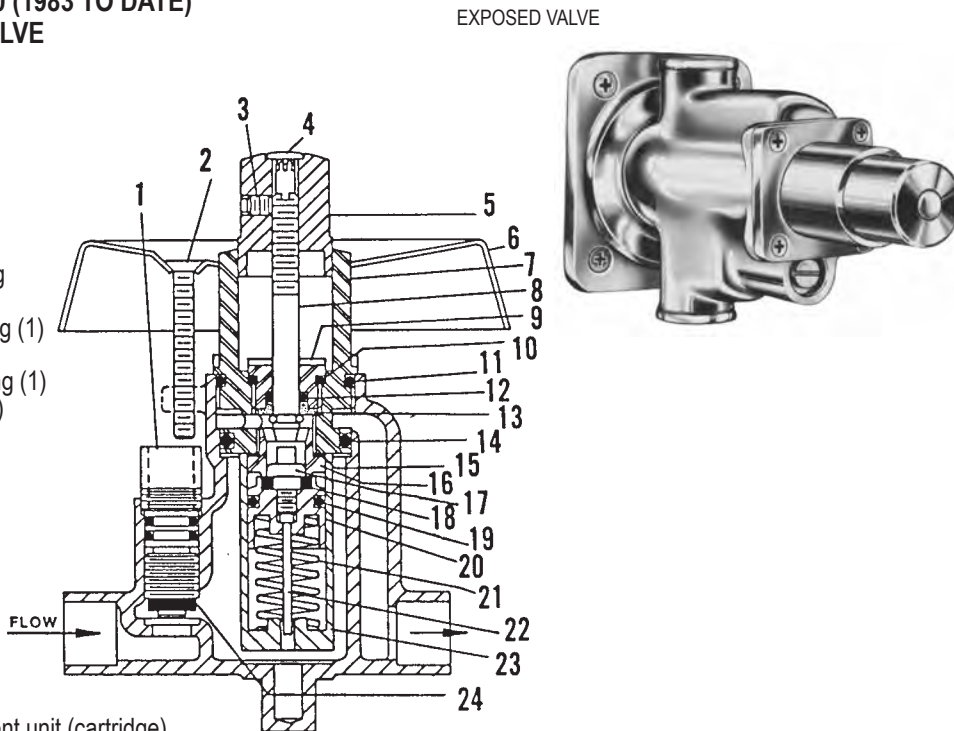

INTERNET INQUIRIES AND ORDERS CALL US TOLL FREE 877-258-2572
www.plumbingspecialties.com

FAUCET REPAIR

**SYMMONS SHOWEROFF "60" (1960 TO 1983)
AUTOMATIC SHOWER LIMITING VALVE**

ITEM	PART #	DESCRIPTION
1	23821065	Screw
2	23821060	Knob & screw
3	23821075	Push-rod
4	23821080	Escutcheon
5	23821085	Escutcheon screw (not shown)
6	23821070	Knob spring
7	23821090	Cap
8	23821095	Cap screw
9	23821100	Cap gasket
10		Guide nut w/o-ring
11		Guide nut gasket
12		Cap o-ring
13		Shut-off washer & screw
14		Piston unit (1)
15		Spring
16		Control rod sleeve (1)
17		Sleeve retainer (1)
18		Retainer washer
19	23821120	Integral stop unit
20	23820451	Piston o-ring
	23820450	Washer & gasket repair kit Includes items marked (1) plus all necessary washers & gaskets
	23821125	Complete replacement unit (cartridge)

**SYMMONS SHOWEROFF MODEL 80 (1983 TO DATE)
AUTOMATIC SHOWER LIMITING VALVE**

ITEM	PART #	DESCRIPTION
1	23821250	Stop retainer
2	23821215	Escutcheon screws
3	23821240	Knob set screw
4	23821245	Knob plug button
5	23821140	Knob
6	23821210	Escutcheon
7	23821135	Cap
8	23821145	Push rod w/snap ring
9	23821150	Guide nut
10	23821225	Guide nut large o-ring (1)
11	23821235	Cap large o-ring (1)
12	23821220	Guide nut small o-ring (1)
13	23821190	Guide nut washer (1)
14	23821230	Cap small o-ring (1)
15	23821180	Retainer gasket (1)
16	23821160	Retainer (1)
17	23821170	Washer screw (1)
18	23821175	Shut off washer (1)
19	23821195	Piston o-ring (1)
20	23821165	Piston (1)
21	23821185	Piston spring (1)
22	23821200	Control rod (1)
23	23821155	Cylinder (1)
24	23821205	Integral stop unit (1)
	23821255	Complete replacement unit (cartridge)
	23821260	Washer & gasket kit - items marked (1)
	23821247	Adapter plate - not shown