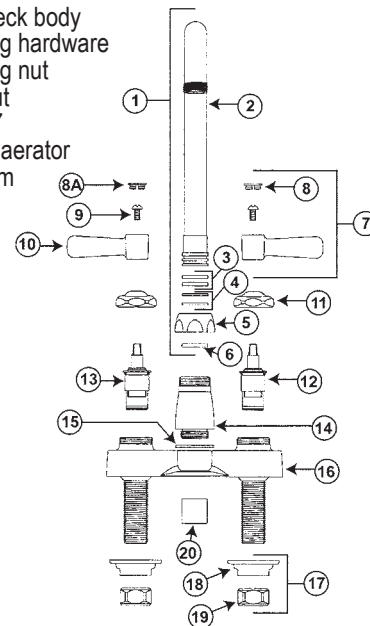

ZURN Z-812A1 4" CENTERSET GOOSENECK

ITEM	PART #	DESCRIPTION
1		3-1/2" Centerline gooseneck 'A' spout assembly
2	32990160	3-1/2" Centerline gooseneck spout
3	32990180	Swing washers
4	32990190	O-Rings (qty. 2)
		Spout nut
6		Spacer washer
7	32990100	2.5" VP brass lever handles
8	32990120	Cold index
8A	32990110	Hot index
9	32990130	10/32 screw
10	32990140	Brass lever handle
11	32990150	Handle nut
12	43153501	Short cold cartridge
13	43153502	Short hot cartridge
14	32990170	Spout base
15	32990200	O-Ring (qty. 1)
16		4" Centerset gooseneck body
17		Mounting hardware
18		Mounting nut
19		Riser nut
20	45972010	3/4" - 27 Female aerator - 2.0 gpm