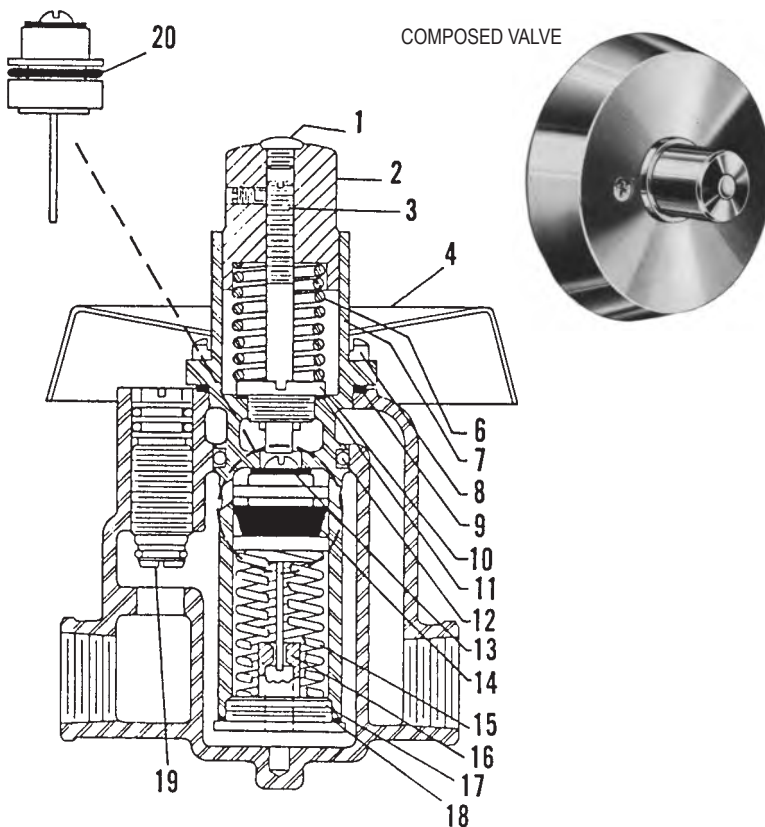

STERLING 011 SERIES SINGLE CONTROL TUB & SHOWER

ITEM	PART #	DESCRIPTION
1	16890158	Handle assembly – clear
	16890205	Handle assembly – smoke
2	16890160	Main seal & spring
3	16891055	Integral stop - not shown
4	16890110	Plunger assembly
5	41001044	O-Ring
6	16890592	Screw
7	16890595	Collar
8	16890598	Screw
9	16891325	Insert button
10	16891334	Escutcheon plate
11	16891335	Cover
12	16891380	Handle screw
13	16890689	Ejector Tee - not shown

STREAMWAY TUB & SHOWER VALVE

ITEM	PART #	DESCRIPTION	ITEM	PART #	DESCRIPTION
1	17680252	Hot index	7	41001002	Stem o-ring
	17680254	Cold index	8	42690110	Washer
2	42720120	Handle screw	9	42720260	Screw
3	17680240	Cold acrylic handle kit	10	42000740	Seat
	17680250	Hot acrylic handle kit	11	41001049	Bonnet o-ring
4	17680200	Flange	12		Bonnet
5	43711006	Stem & bonnet	13	41001002	Stem o-ring
6	41001049	Bonnet o-ring	14	43685002	Diverter stem

INTERNET INQUIRIES AND ORDERS CALL US TOLL FREE 877-258-2572
www.plumbingspecialties.com

FAUCET REPAIR

**SYMMONS SHOWEROFF "60" (1960 TO 1983)
AUTOMATIC SHOWER LIMITING VALVE**

ITEM	PART #	DESCRIPTION
1	23821065	Screw
2	23821060	Knob & screw
3	23821075	Push-rod
4	23821080	Escutcheon
5	23821085	Escutcheon screw (not shown)
6	23821070	Knob spring
7	23821090	Cap
8	23821095	Cap screw
9	23821100	Cap gasket
10		Guide nut w/o-ring
11		Guide nut gasket
12		Cap o-ring
13		Shut-off washer & screw
14		Piston unit (1)
15		Spring
16		Control rod sleeve (1)
17		Sleeve retainer (1)
18		Retainer washer
19	23821120	Integral stop unit
20	23820451	Piston o-ring
	23820450	Washer & gasket repair kit Includes items marked (1) plus all necessary washers & gaskets
	23821125	Complete replacement unit (cartridge)