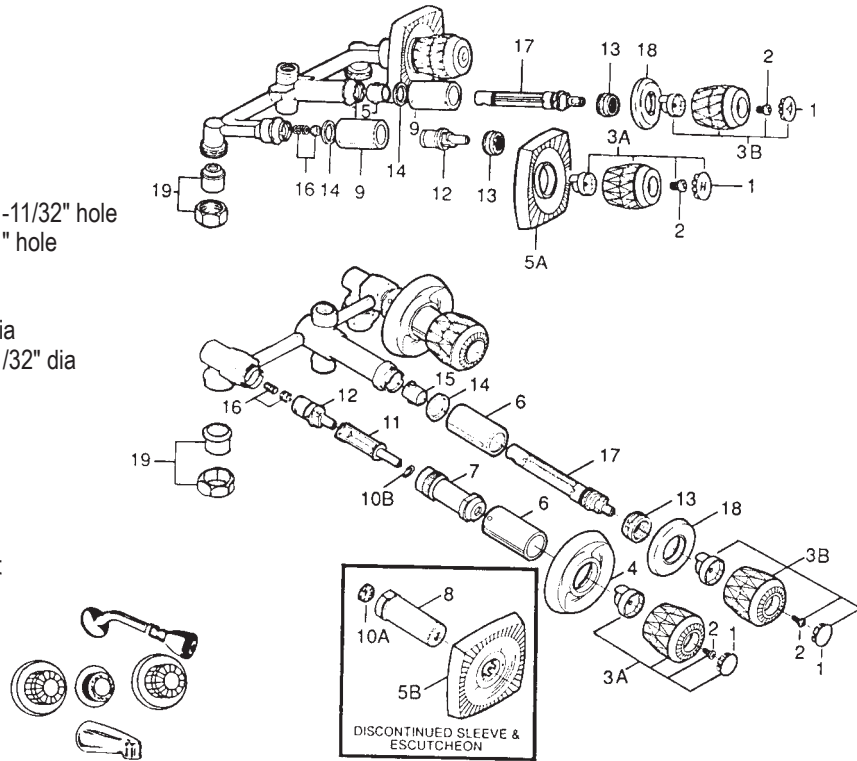

FAUCET REPAIR

VALLEY TWO & THREE HANDLE BATH FAUCET

ITEM	PART #	DESCRIPTION
1	21942158	Cold index
	21942160	Hot index
	21942214	Arrow index
2	21942514	Handle screw
3	21940310	Acrylic handle w/insert
4	21941976	Round escutcheon
5	21941750	Square escutcheon - 1-11/32" hole
	21941950	Square escutcheon - 1" hole
6	21941710	Sleeve cover - chrome
7	21941704	Sleeve cover - chrome
8	21941932	Sleeve - chrome - 1" dia
9	21941756	Sleeve - chrome - 1-11/32" dia
10	21941026	Wave washer
11	21940205	Stem extension
12	21940280	Control assembly
13	21940380	Bonnet
14	21941762	Gasket
15	21941782	Diverter seal
16	21940290	Seal & spring repair kit
17	21940410	Diverter assembly
18	21941766	Diverter escutcheon
19		IPS fittings