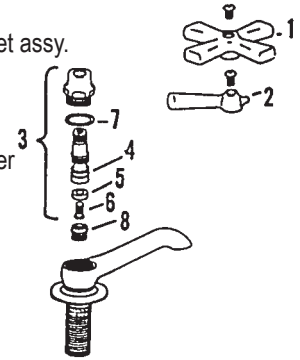

STERLING 266 SERIES SINK FAUCET

ITEM	PART #	DESCRIPTION
1	42720120	Handle screw
2	16890460	Handle assy. – hot
	16890470	Handle assy. – cold
3	43671005	Stem & bonnet – cold
	43671006	Stem & bonnet – hot
	41001002	Stem o-ring
	42690110	Stem washer
	42720260	Bibb screw
4	16891584	Bonnet washer
5	42000730	Seat
6	45971002	Aerator
7	16891200	Brass spout w/aerator
8	16891562	Spout o-ring
9	51000042	Rosette
10	51000046	Locknut
11	51000040	Coupling nut
12	45732016	Spray diverter – not shown

INTERNET INQUIRIES AND ORDERS CALL US TOLL FREE 877-258-2572
www.plumbingspecialties.com

FAUCET REPAIR

STERLING 040 SERIES SINGLE CONTROL LAVATORY

ITEM	PART #	DESCRIPTION
1	16891325	Insert button
2	16891380	Handle screw
3	16890158	Handle assy.
4	16890595	Slip stop
5	16890110	Valve replacement kit (items 5 thru 8)
6		Seal & spring
7		O-Ring
8		Screw
9	16891310	Rosette
10		Nut
11	51000040	Coupling nut
12	45971002	Aerator

STERLING SINGLE LAVATORY FAUCET

ITEM	PART #	DESCRIPTION
1	16890280	4 arm handle
2	16890550	Lever handle
3	43671010	Stem & bonnet assy.
	41001002	Stem o-ring
	42690110	Seat washer
	42720240	Bibb screw
4	16891584	Bonnet washer
5	42000730	Seat
6	16891130	Flange
7	21940315	Locknut
8	51000040	Coupling nut

STERLING 04 TOP BRASS SERIES SINGLE CONTROL LAVATORY

ITEM	PART #	DESCRIPTION
1	16891358	Index button – loop
2	16891374	Screw – loop handle
3	16891102	Loop handle assembly
4	16891445	Index button – acrylic
5	16891370	Screw – acrylic handle
6	16891100	Acrylic handle assy.
7	16891342	Adjusting ring
8	16891350	Hub nut
9	16891040	Cartridge
10	16891355	O-Ring
11	16893121	Seal
12	45971004	Aerator
13	21940315	Tailpiece nut
14	16891330	“T” washer
15		Spacer
16	16891389	Mounting nut