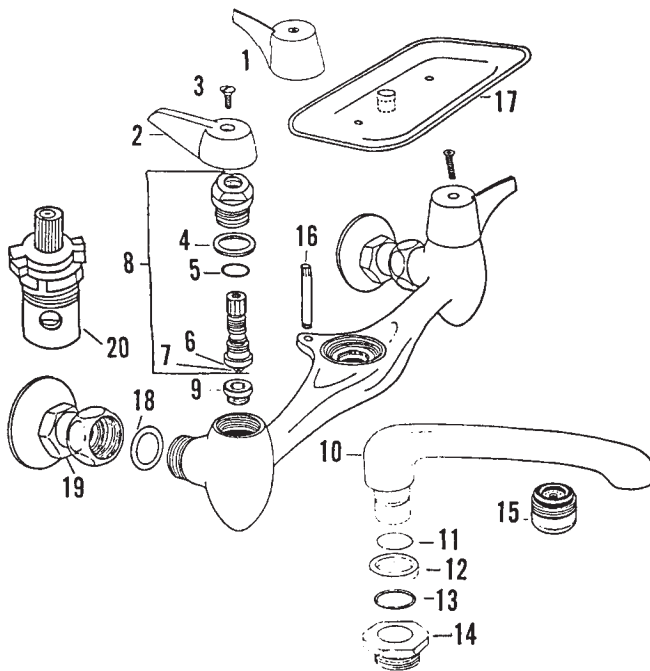

UNION BRASS WALL TYPE SINK FAUCET

ITEM	PART #	DESCRIPTION
1	19930280	Hot handle
	19930270	Cold handle
2	19937122	Hot handle
	19937120	Cold handle
3	19930490	Handle screw
4	19937430	Washer
5	41001002	Stem o-ring
6	42690130	Washer
7	42720230	Screw
8	43731001	Cold stem assembly L.H.
	43731002	Hot stem assembly R.H.
9	42000780	Seat
10	19930500	Spout assembly
11	19937286	Snap ring
12	19937290	Bushing
13	41001005	O-Ring
14	19930438	Spout nut
15	45971004	Aerator
16	19937312	Soap dish post
17	19937082	Soap dish
18	19937418	Flange washer
19	19937024	Female flange assembly
	19937006	Male flange assembly
20	43731004	Hot stem & bonnet (washerless)
	43731003	Cold stem & bonnet (washerless)