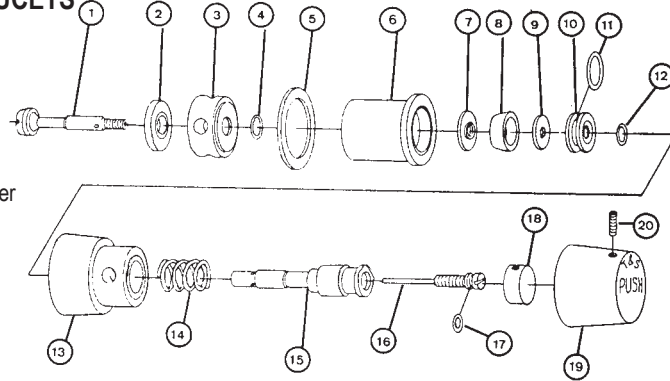

FAUCET REPAIR

T & S BRASS SLOW CLOSING FAUCETS

ITEM	PART #	DESCRIPTION
1		Stem
2	18861090	Seat washer
3		Water duct
4	18861076	O-Ring
5	18861021	Gasket
6		Cylinder
7		Piston back-up washer
8	18861415	Piston cup
9	18860746	Piston washer
10		O-Ring holder
11	18861065	O-Ring
12	18861066	O-Ring
13		Bonnet
14	18860894	Spring
15		Plunger
16		Adjusting screw
17	18861064	O-Ring
18		Cap insulator
19		Cap-specify H, C or blank
20	18860938	S/S set screw

ITEM	PART #	DESCRIPTION
21	18862874	Slow self-closing cartridge
22	18861090	Flow control tower
23	18869902	Aerator
24	18862209	Rosespray
25	18861795	Spanner wrench