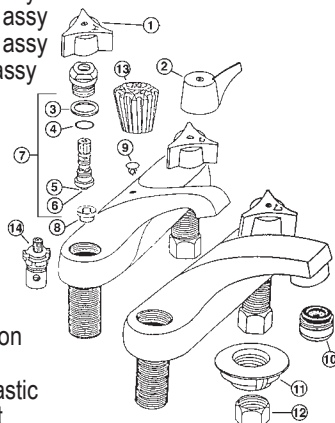

T & S BRASS LABORATORY FAUCETS & STOPS BL-6000-2, BL-6005-2

COMBINATION GAS & WATER

ITEM	PART #	DESCRIPTION	ITEM	PART #	DESCRIPTION
1	18861191	Cold index	20		Nipple
2	18860925	Handle screw	21		Washer
3	18860059	Four arm handle	22		Locknut
4	18860599	Bonnet	23		Riser
5	18861099	Packing	24	59981264	Vacuum breaker
6	18862726	S/S washer	25		Nozzle
7	18861047	Rubber washer	26	18861051	Washer
8	18860986	Brass washer	27	18861551	Serrated tip
9	18860811	Spindle RH			
10	18861092	Seat washer			
11	18860933	Seat screw			
12	18860763	Seat			
14		Gooseneck			
15	18861051	Washer			
16	18861551	Serrated tip			
17	18860209	Hose cock			
18	18860209	Hose cock			
19		Gasket			

INTERNET INQUIRIES AND ORDERS CALL US TOLL FREE 877-258-2572
www.plumbingspecialties.com

FAUCET REPAIR

UNION BRASS LAVATORY FAUCET

ITEM	PART #	DESCRIPTION
1	19930340	Hot handle assy
	19930330	Cold handle assy
2	19930270	Cold handle assy
	19930280	Hot handle assy
3	19937430	Washer
4	41001002	Stem o-ring
5	42690130	Washer
6	42720230	Screw
7	43731002	Hot stem assembly
	43731001	Cold stem assembly
8	42000780	Seat
9	19937088	Snap-in button
10	45971004	Aerator
11	21940315	Locknut - plastic
12	51000040	Coupling nut
13	19930610	Hot handle assembly
	19930600	Cold handle assembly
14	43731005	Stem & bonnet (washerless) H&C
	43731003	Stem & bonnet - cold - use w/19930270