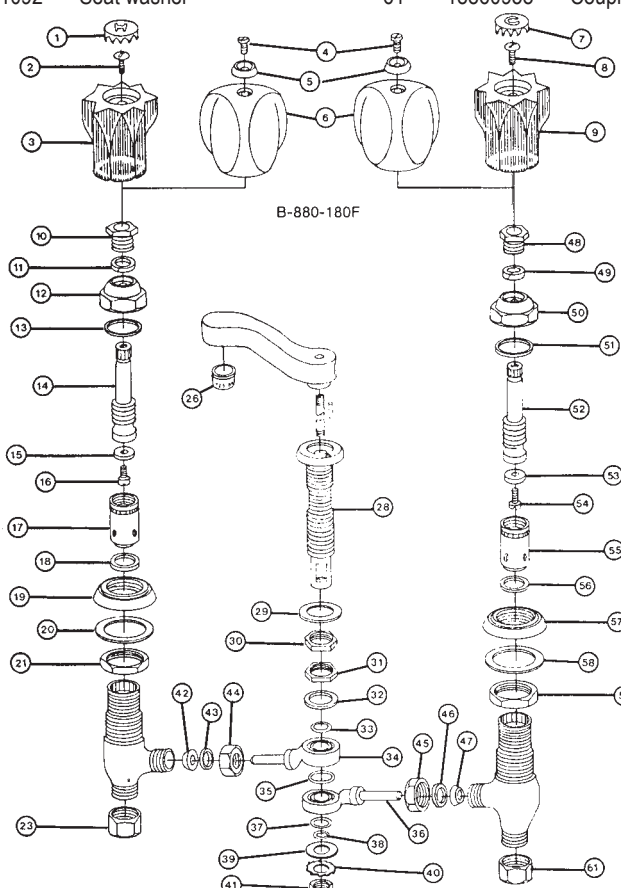

FAUCET REPAIR

T & S BRASS LAVATORY FITTING

ITEM	PART #	DESCRIPTION	ITEM	PART #	DESCRIPTION	ITEM	PART #	DESCRIPTION
1	18861328	Hot index	47	18861091	Beveled rubber washer	54	18860933	Seat screw
2	18860925	Handle screw	48	18860725	Packing nut	55	18860788	Removable insert RH
3	18861144	Alpine Handle	49	18861098	Packing	56	18862602	Seat gasket
4	18860922	Handle screw	50	18860607	Bonnet	57	18860537	Flange escutcheon
5	18861661	Hot index	51	18862601	Bonnet gasket	58		Washer
	18861660	Cold index	52	18860811	Spindle RH	59		Bottom locknut
6	18863166	Carolina handle – hot	53	18861092	Seat washer	61	18860958	Coupling nut
	18863165	Carolina handle – cold						
7	18861327	Cold index						
8	18860925	Handle screw						
9	18861144	Alpine handle						
10	18860725	Packing nut						
11	18861098	Packing						
12	18860607	Bonnet						
13	18862601	Bonnet gasket						
14	18860811	Spindle RH						
15	18861092	Seat washer						
16	18860933	Seat screw						
17	18860788	Removable insert – RH						
18	18862602	Seat gasket						
19	18860537	Flange escutcheon						
20		Washer						
21		Bottom locknut						
23	18860958	Coupling nut						
26	45971002	Aerator						
28		Center body						
29		Washer						
30		Locknut						
31		Locknut						
32		Top Brass Washer						
33	18861068	O-Ring						
34		Swivel Yoke						
35	18861068	O-Ring						
36		Nipple						
37	18861060	O-Ring						
38	18861070	O-Ring						
39		Washer						
40		Star washer						
41		Nut						
42	18861091	Beveled rubber washer						
43		Brass washer						
44	18860958	Coupling nut						
45	18860958	Coupling nut						
46		Brass washer