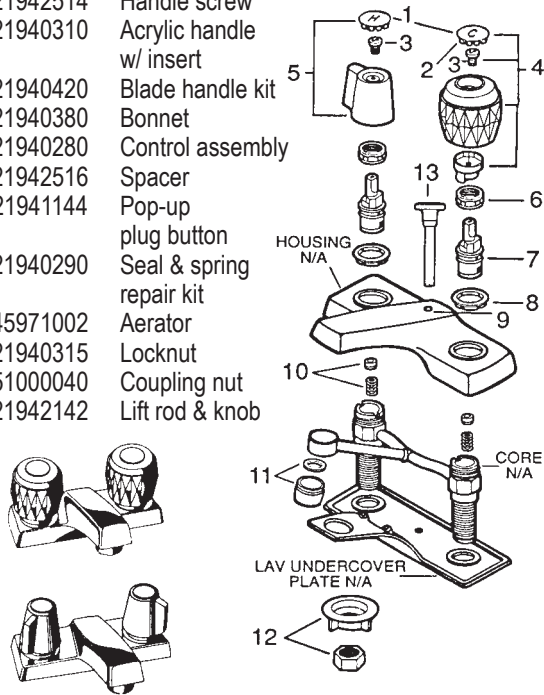

FAUCET REPAIR

VALLEY TWO HANDLE LAVATORY FAUCET

ITEM	PART #	DESCRIPTION
1	21942158	Cold index
2	21942160	Hot index
3	21942514	Handle screw
4	21940310	Acrylic handle w/ insert
5	21940420	Blade handle kit
6	21940380	Bonnet
7	21940280	Control assembly
8	21942516	Spacer
9	21941144	Pop-up plug button
10	21940290	Seal & spring repair kit
11	45971002	Aerator
12	21940315	Locknut
	51000040	Coupling nut
13	21942142	Lift rod & knob