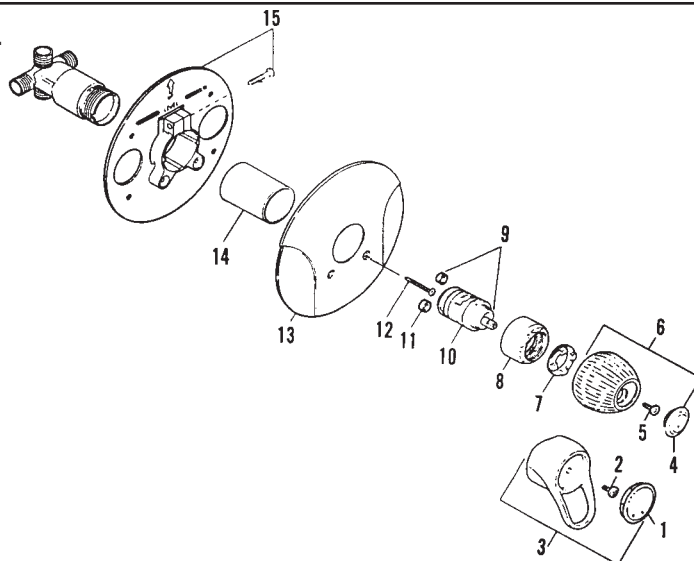

FAUCET REPAIR

STERLING SERIES 01 TUB & SHOWER SINGLE CONTROL

ITEM	PART #	DESCRIPTION
1	16891358	Index button – loop
2	16891374	Screw – loop handle
3	16891102	Loop handle assembly
4	16891445	Index button – acrylic
5	16891370	Screw – acrylic handle
6	16891100	Acrylic handle assembly
7	16891342	Adjusting ring
8	16891350	Hub nut
9	16891040	Cartridge
10	16891355	O-Ring
11	16893121	Seal
12	16891362	Screw for escutcheon
13	16891346	Escutcheon
14	16891344	Escutcheon sleeve
15	16891367	Back plate assy. w/screw

STERLING 105 & 115 SERIES 3 OR 2 VALVE TUB & SHOWER FITTING

ITEM	PART #	DESCRIPTION
1	43671060	Hot & cold stem assembly
2	43675001	Diverter stem assembly
	42690110	Seat washer
	42720260	Bibb screw
	16890630	Stem packing
	41720100	Diverter seat washer
3	16890350	Escutcheon
4	16890430	Hot handle w/ screw
5	16890440	Cold handle w/ screw
6	16890450	Diverter handle w/ screw
7	16891505	Coupling nut
8	16891515	Sleeve – copper sweat
	16891525	Sleeve – IP
9	42000730	Renewable seat
10	16890670	Sleeve for diverter stem
11	16890680	Sleeve for hot & cold stem
12	42720190	Handle screw
	16001000	Rebuild kit