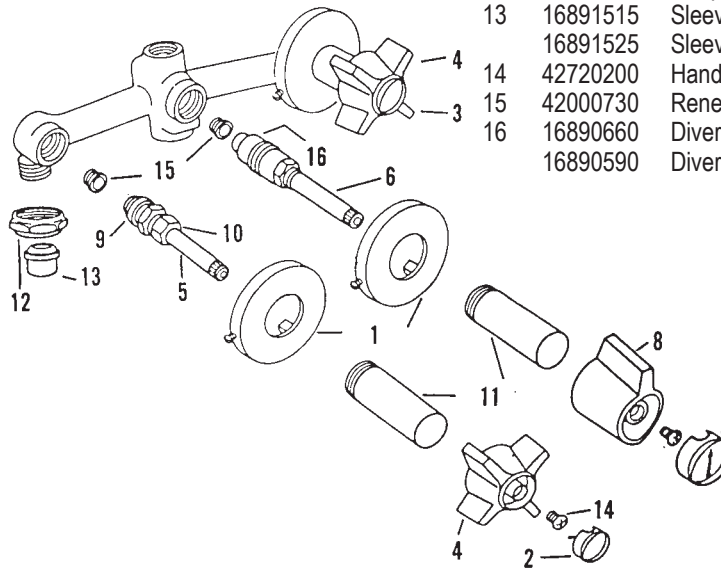

STERLING 011 SERIES SINGLE CONTROL TUB & SHOWER

ITEM	PART #	DESCRIPTION
1	16890158	Handle assembly – clear
	16890205	Handle assembly – smoke
2	16890160	Main seal & spring
3	16891055	Integral stop - not shown
4	16890110	Plunger assembly
5	41001044	O-Ring
6	16890592	Screw
7	16890595	Collar
8	16890598	Screw
9	16891325	Insert button
10	16891334	Escutcheon plate
11	16891335	Cover
12	16891380	Handle screw
13	16890689	Ejector Tee - not shown

INTERNET INQUIRIES AND ORDERS CALL US TOLL FREE 877-258-2572
www.plumbingspecialties.com

FAUCET REPAIR

STERLING 334 SERIES SHOWER STALL VALVE

ITEM	PART #	DESCRIPTION
1	43671084	Hot stem assembly
	43671083	Cold stem assembly
2	16890460	Hot handle w/screw
	16890470	Cold handle w/screw
3	42690110	Seat washer
4	42000730	Renewable seat
5	16891635	Washer
6	16890640	Escutcheon
7	42720190	Handle screw

STERLING 102 SERIES TUB & SHOWER FITTING

ITEM	PART #	DESCRIPTION	ITEM	PART #	DESCRIPTION
1	16890210	Escutcheon	7	16890250	Diverter index
2	16890220	Hot index	8	16891085	Diverter handle
3	16890230	Cold index	9	41001025	Bonnet o-ring
4	16890241	Handle assy. w/index	10	16891321	Packing nut
5	43671070	Hot & cold stem assembly		16891320	Packing
	42690110	Seat washer	11	16890610	Escutcheon tube
6	43671072	Diverter stem assembly	12	16891505	Coupling kit
			13	16891515	Sleeve - copper sweat
				16891525	Sleeve - IP
			14	42720200	Handle screw
			15	42000730	Renewable seat
			16	16890660	Diverter stem bushing
				16890590	Diverter stem o-ring