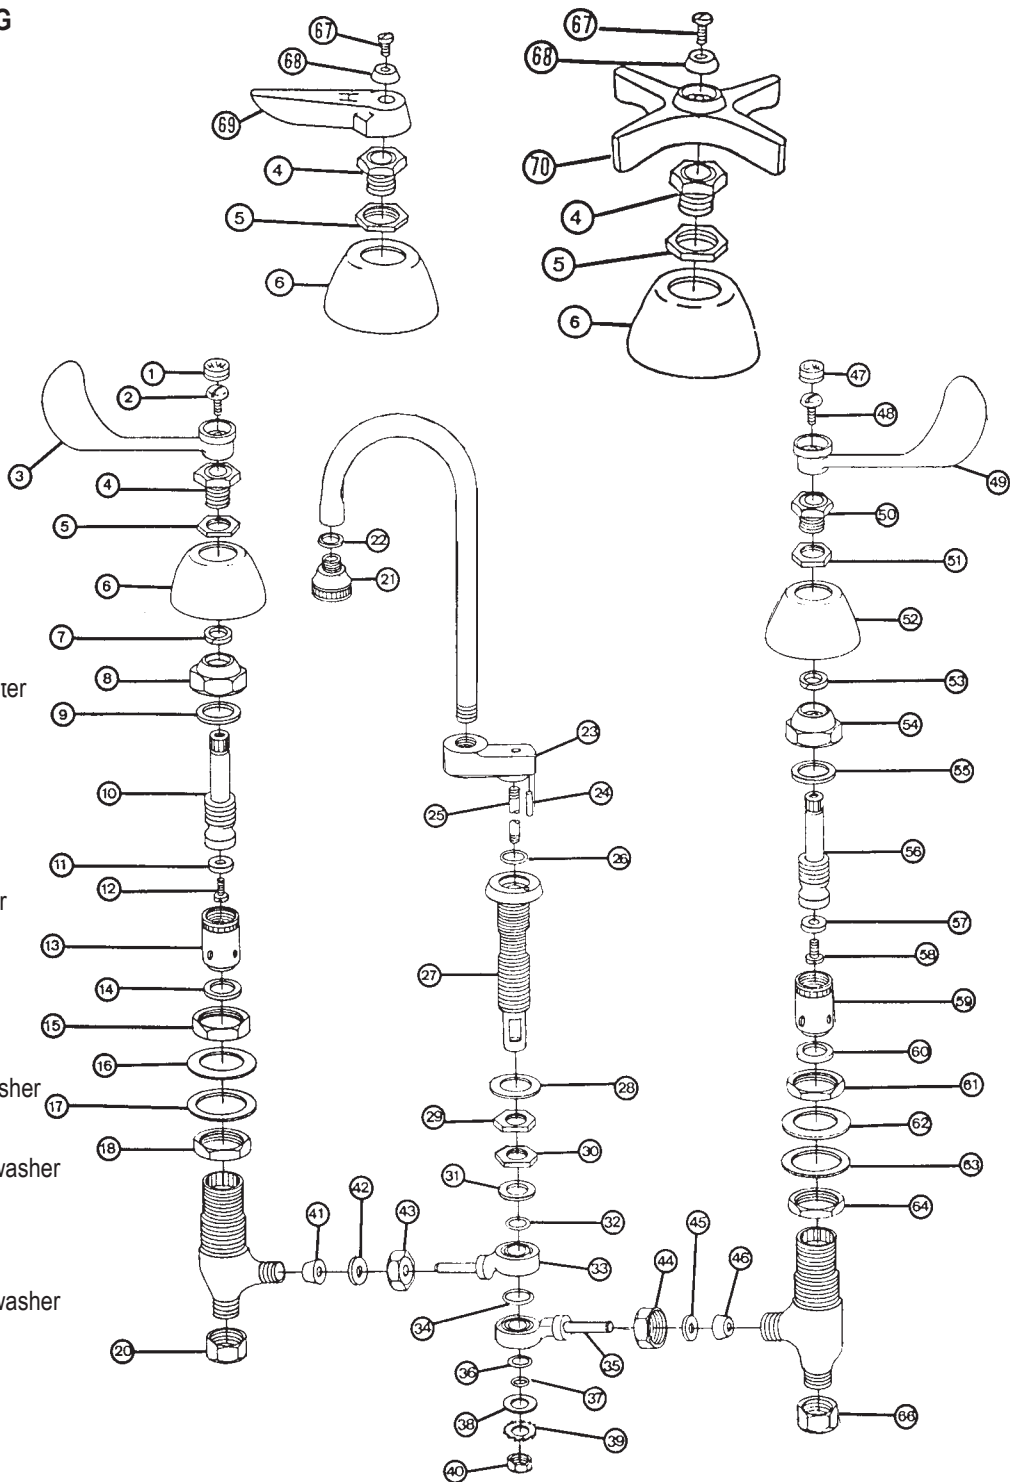

FAUCET REPAIR

T & S BRASS LAVATORY FITTING

ITEM	PART #	DESCRIPTION
1	18861194	Hot index
2	18860925	Handle screw
3	18860418	4" wrist handle
	18860420	6" wrist handle
4	18860725	Packing nut
5	18860726	Locknut
6	18861257	Escutcheon
7	18861098	Packing
8	18860607	Bonnet
9	18862601	Bonnet gasket
10	18860811	Spindle -RH
11	18861092	Seat washer
12	18860933	Seat screw
13	18860788	Removable insert - RH
14	18862602	Seat gasket
15	18862290	Top locknut
16	18862290	Washer
17		Washer
18		Bottom locknut
20	18860958	Coupling nut
21	18862209	Rosespray
22	18861043	Washer
23		Gooseneck adapter
24		Roll pin
25		Nipple
26		O-Ring
27		Center body
28		Washer
29		Locknut
30		Locknut
31		Top brass washer
32	18861060	O-Ring
33		Swivel yoke
34	18861068	O-Ring
35		Nipple
36	18861060	O-Ring
37	18861070	O-Ring
38		Bottom brass washer
39		Star washer
40		Nut
41	18861091	Beveled rubber washer
42		Brass washer
43	18860958	Coupling nut
44	18860958	Coupling nut
45		Brass washer
46	18861091	Beveled rubber washer
47	18861191	Cold index
48	18860925	Handle screw
49	18860418	4" wrist handle
	18860420	6" wrist handle
50	18860725	Packing nut
51	18860726	Locknut
52	18861257	Escutcheon
53	18861098	Packing
54	18860607	Bonnet
55	18862601	Bonnet gasket
56	18860812	Spindle LH
57	18861092	Seat washer
58	18860933	Seat screw
59	18860789	Removable insert LH
60	18862602	Seat gasket

ITEM	PART #	DESCRIPTION
61		Top locknut
62		Washer
63		Washer
64		Bottom locknut
66	18860958	Coupling nut
67	18860922	Handle screw

ITEM	PART #	DESCRIPTION
68	18861661	Hot index
	18861660	Cold index
69	18861637	Hot handle
	18861636	Cold handle
70	18862521	Four arm handle

INTERNET INQUIRIES AND ORDERS CALL US TOLL FREE 877-258-2572
www.plumbingspecialties.com