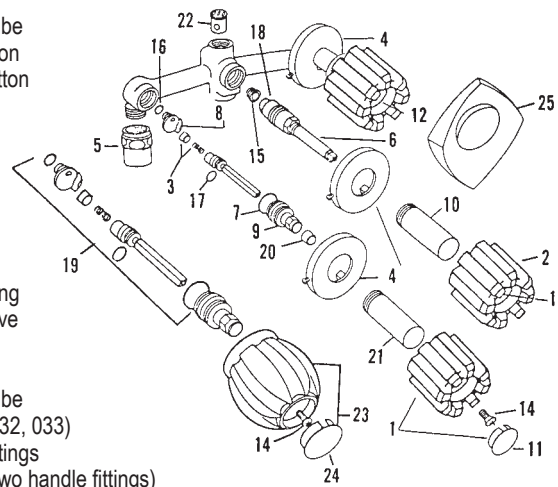

STERLING 030 SERIES 2 & 3 VALVE TUB & SHOWER FITTING

ITEM	PART #	DESCRIPTION	ITEM	PART #	DESCRIPTION
1	16890143	Handle assembly w/ hot & cold button	23	16891015	Diverter handle - smoke
2	16890159	Diverter handle		16890175	Diverter handle - clear
3	16890185	Main seal & spring S/A		16890165	Hot & cold handle - smoke
4	16890210	Escutcheon plate		16890170	Hot & cold handle - clear
5	16890511	1/2" IPS coupling	24	16891090	Diverter index
	16890512	1/2" copper coupling		16891385	Hot index
6	43675005	Diverter stem assy.		16891386	Cold index
7	41001025	Bonnet o-ring	25	16890183	Escutcheon for valves w/ integral stops
8	16891240	Renewable seat			
9	16891302	Bonnet			
10	16890590	Escutcheon tube			
11	16891336	Hot index button			
12	16891337	Cold index button			
13	16891338	Diverter index button			
14	16891380	Handle screw			
15	42000730	Seat for diverter stem			
16	41001002	O-Ring			
17	41001001	O-Ring			
18	16890660	Diverter bushing			
19	16890130	Hot & cold valve stem assy.			
20	16890605	Bushing			
21	16890610	Escutcheon tube (Series 031, 032, 033)			
		Two handle fittings			
22	16890689	Ejector Tee (Two handle fittings)