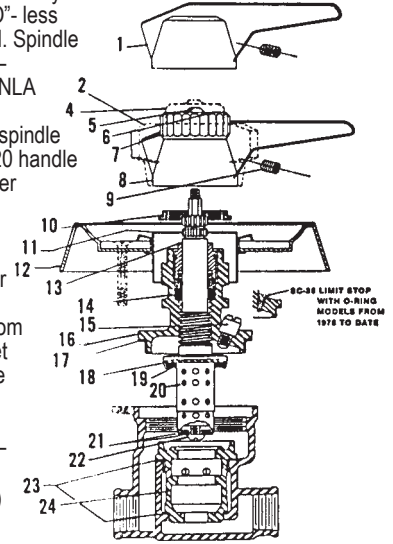

20	23820326	Cold washer (1)
21	23820324	Hot washer (1)
22	23820117	Hot washer screw (1)
23	23820344	Top & bottom seat gasket
24	23820190	Renewable seat
	23820290	Washer & gasket kit - items marked (1)