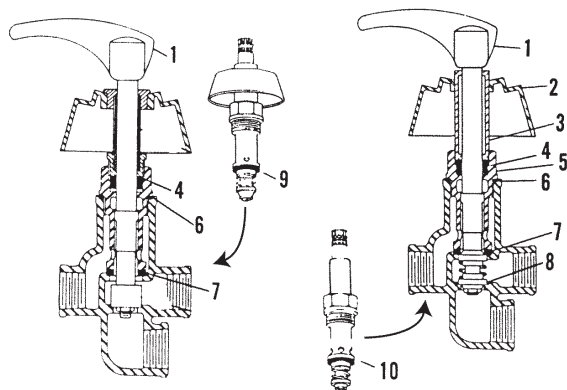

FAUCET REPAIR

SYMMONS SAFETYMIX DIVERTERS LEVER TYPE 1960 TO 1964

ITEM	PART #	DESCRIPTION
1	23821365	Handle
4	23821380	Packing
6	23821375	Bonnet gasket
7	23821372	Bonnet washer
9	23821350	Complete replacement unit

SYMMONS SAFETYMIX DIVERTERS "LEVERTROL" 1965 TO 1976

ITEM	PART #	DESCRIPTION
1	23820322	Handle
2		Escutcheon w/ set screw
3		Escutcheon bushing
4	23821380	Packing
5	23821355	Bonnet
6	23821375	Bonnet gasket
7	23821370	Bonnet washer
8	23821360	Spindle assembly
9	23821350	Complete replacement unit w/escutcheon
10	23821385	Complete replacement unit less escutcheon

1960 to 1964

1965 to 1976