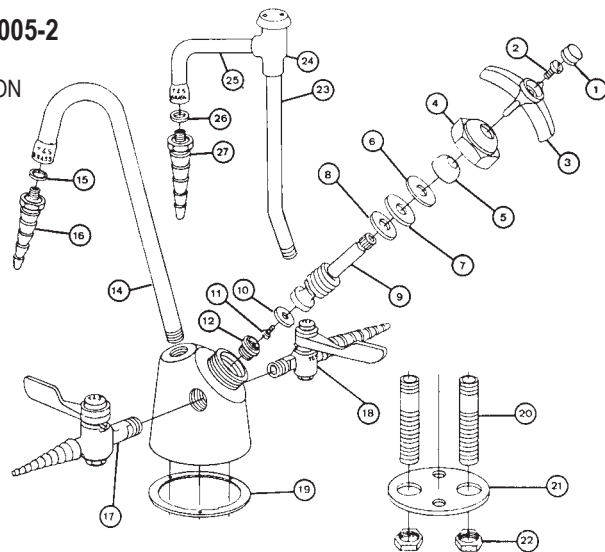

T & S BRASS LABORATORY FAUCETS & STOPS BL-6000-2, BL-6005-2

COMBINATION GAS & WATER

ITEM	PART #	DESCRIPTION	ITEM	PART #	DESCRIPTION
1	18861191	Cold index	20		Nipple
2	18860925	Handle screw	21		Washer
3	18860059	Four arm handle	22		Locknut
4	18860599	Bonnet	23		Riser
5	18861099	Packing	24	59981264	Vacuum breaker
6	18862726	S/S washer	25		Nozzle
7	18861047	Rubber washer	26	18861051	Washer
8	18860986	Brass washer	27	18861551	Serrated tip
9	18860811	Spindle RH			
10	18861092	Seat washer			
11	18860933	Seat screw			
12	18860763	Seat			
14		Gooseneck			
15	18861051	Washer			
16	18861551	Serrated tip			
17	18860209	Hose cock			
18	18860209	Hose cock			
19		Gasket