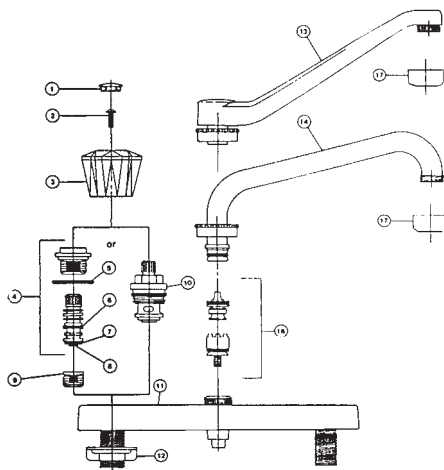

FAUCET REPAIR

STREAMWAY KITCHEN FAUCET

ITEM	PART #	DESCRIPTION
1	17680252	Hot index
	17680254	Cold index
2	42720120	Handle screw
3	17680240	Cold acrylic handle kit
	17680250	Hot acrylic handle kit
4	43711004	Stem & bonnet assy.
5	41001007	Bonnet o-ring
6	41001002	Stem o-ring
7	42690110	Seat washer
8	42720260	Screw
9	42000760	Seat
10	43681002	Cartridge
11		Body
12	21940315	Locknut
13	17680256	Spout
14	17680258	Spout
15	45971004	Aerator
18	45732030	Upper diverter
	45732026	Lower diverter