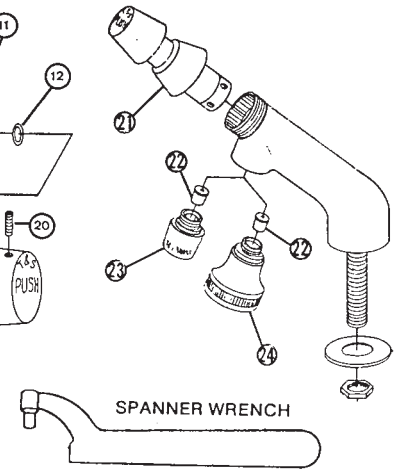

INTERNET INQUIRIES AND ORDERS CALL US TOLL FREE 877-258-2572
www.plumbingspecialties.com

FAUCET REPAIR

T & S BRASS SLOW CLOSING FAUCETS

ITEM	PART #	DESCRIPTION
1		Stem
2	18861090	Seat washer
3		Water duct
4	18861076	O-Ring
5	18861021	Gasket
6		Cylinder
7		Piston back-up washer
8	18861415	Piston cup
9	18860746	Piston washer
10		O-Ring holder
11	18861065	O-Ring
12	18861066	O-Ring
13		Bonnet
14	18860894	Spring
15		Plunger
16		Adjusting screw
17	18861064	O-Ring
18		Cap insulator
19		Cap-specify H, C or blank
20	18860938	S/S set screw

ITEM	PART #	DESCRIPTION
21	18862874	Slow self-closing cartridge
22	18861090	Flow control tower
23	18869902	Aerator
24	18862209	Rosespray
25	18861795	Spanner wrench

* Individual parts not available

T & S BRASS PVC LABORATORY FAUCET BL-9505-1, 9505-2, 9506-1, 9510, 9530