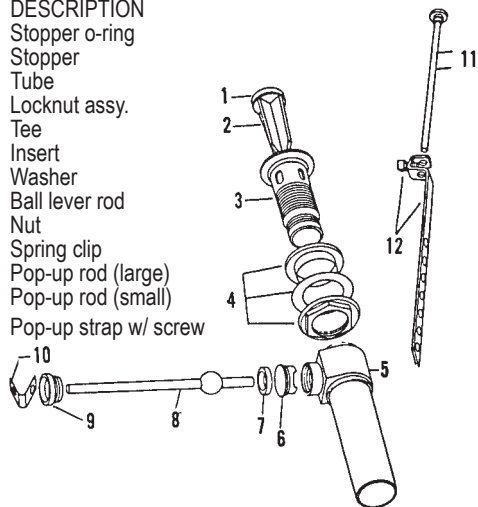

STERLING 21170 (BRASS) POP-UP WASTE

ITEM	PART #	DESCRIPTION
1	41001030	Stopper o-ring
2	16890510	Stopper
3		Tube
4	16890530	Locknut assy.
5		Tee
6	16891660	Insert
7	16891590	Washer
8	16890520	Ball lever rod
9	16891720	Nut
10	16891740	Spring clip
11	16891776	Pop-up rod (large)
	16891360	Pop-up rod (small)
12	16891225	Pop-up strap w/ screw