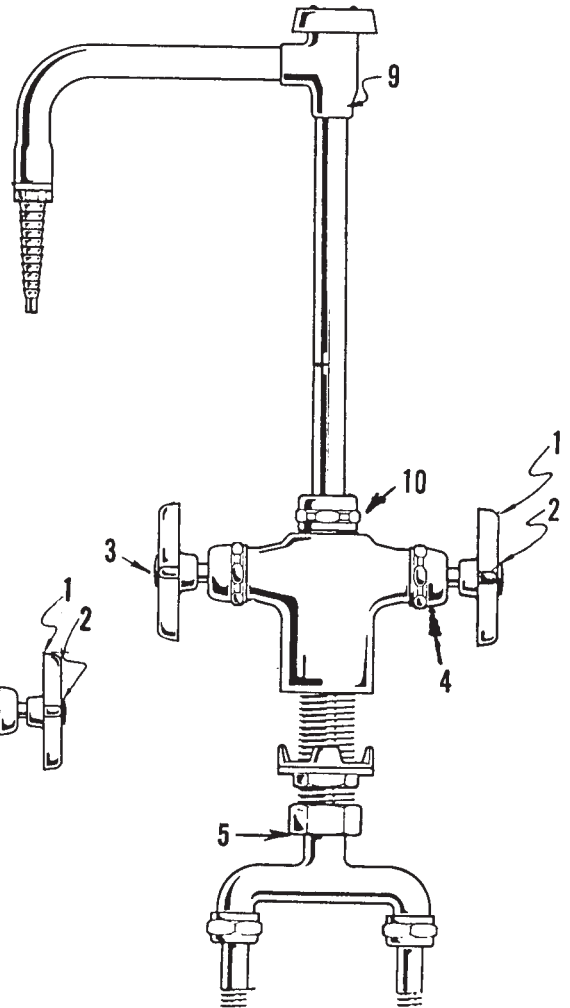

ULTRA LAB DECK MOUNT SINGLE & DOUBLE LABORATORY FAUCETS

ITEM	PART #	DESCRIPTION
1	26780150	Cross handle
2	26780120	Cold index button
3	26780130	Hot index button
4	26780160	Bonnet nut
5	26780170	Yoke washer
6	26780100	Cartridge
7	26780110	Stem only - cold
	26780112	Stem only - hot
8	26780140	4" wrist handle
9	59981264	Vacuum breaker assy. - chrome
	59981468	V/B repair kit (not shown)
10	26780180	Spout nut