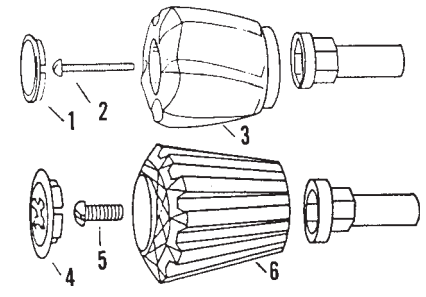

UNION BRASS ACRYLIC HANDLES

ITEM	PART #	DESCRIPTION	ITEM	PART#	DESCRIPTION
1	19937074	Cold index	4	19937702	Hot index
	19937076	Hot index		19937704	Cold index
	19937078	Arrow index		19937706	Arrow index
2	19937344	Handle screw	5	19937342	Handle screw
1-3	NLA	Small acrylic handle	4-6	19930610	Small acrylic handle kit - hot
	19930590	Large acrylic handle kit - hot		19930600	Small acrylic handle kit - cold
	19930580	Large acrylic handle kit - cold		19930630	Large acrylic handle kit - hot
	19930592	Large acrylic handle kit - arrow		19930620	Large acrylic handle kit - cold
				19930628	Large acrylic handle kit - arrow