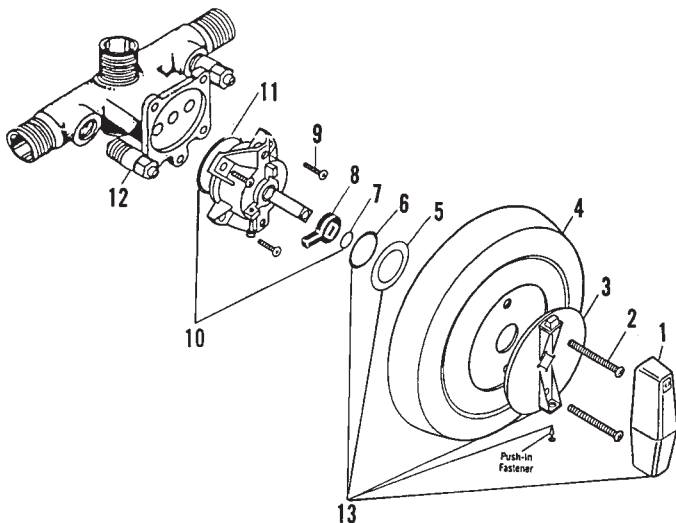

STERLING SERIES 021, 022, 023 & 024 TUB & SHOWER MIXING VALVE – (NEW STYLE)

ITEM	PART #	DESCRIPTION	ITEM	PART #	DESCRIPTION
1	16890255	Handle	8	16891372	Stem stop
2	16890617	Face plate screws	9	16891371	Cap screw
3	16890618	Handle disc	10	16890155	Snap-in mixing cartridge
4	16890258	Escutcheon plate	11	16891373	Sealing o-ring for cap
5	16890619	Handle washer	12	16890252	Integral stop stem assembly
6	16890625	Handle o-ring	13	16890256	Handle & disc assembly
7	41001027	Stem o-ring