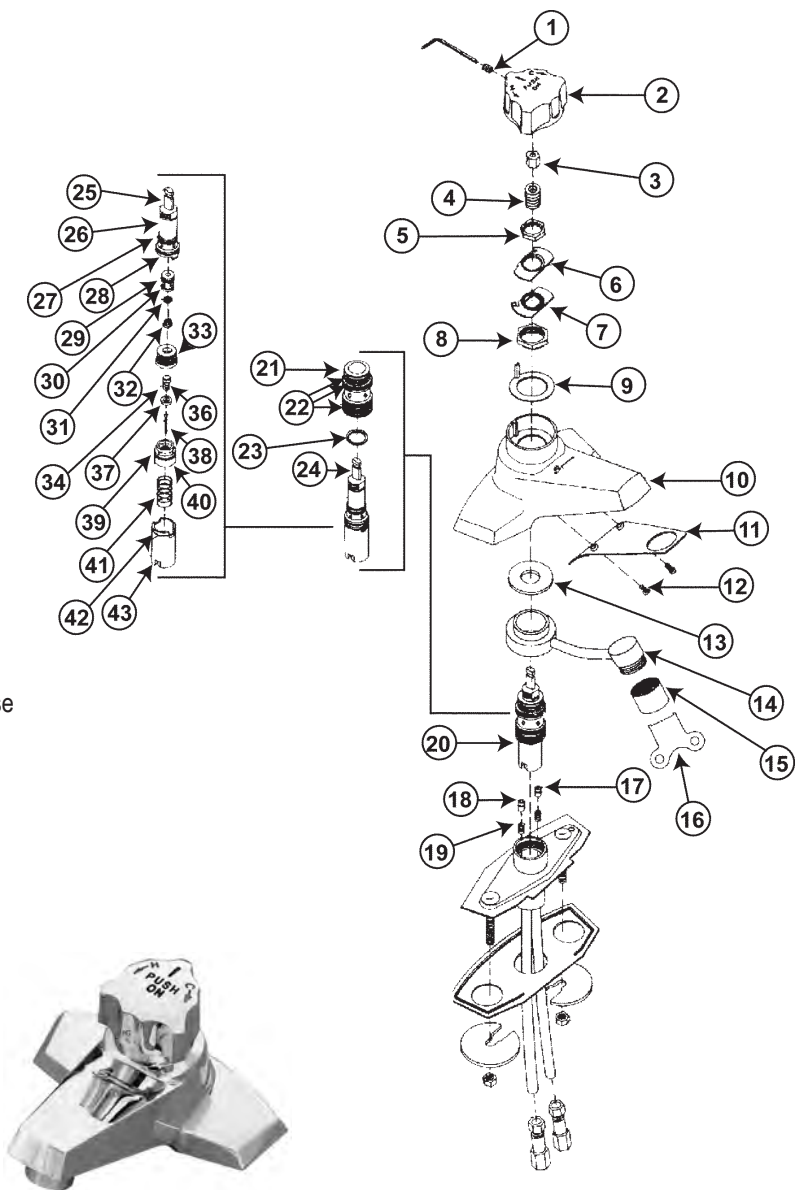

ITEM	PART #	DESCRIPTION
1		Handle set screw 3/32
2	23821592	Handle
3		Cycle time washers
4		Shell locking nut
5		Shell
6		Undercover plate
7		Undercover plate screws
8		Valve housing gasket
9		Spout assembly
10	45972024	VP Aerator
11		Aerator wrench
12		Control cartridge
		Control cartridge for quick close
13	*	Packing nut
14	*	Cycle spindle assy.
15	*	Cycle spindle ring
16	*	Spindle packing spacer
17	*	Spacer o-ring
18	*	Spindle guide huva cup
19	*	Huva cup retainer
20	*	Metering piston
21	*	Valve seat gasket
22		Supply housing cap
23	*	Supply housing o-rings (3)
24		Piston assembly
25		Piston spring

FAUCET REPAIR

SCOT S-60 METERING/TEMPERATURE SELECTION FAUCET

ITEM	PART #	DESCRIPTION
1		Handle set screw 3/32
2	23820462	Handle
	23820458	Handicap handle (not shown)
3	23820459	Handle insert
4		Cycle time washers
5		Limit stop retainer washer
6		Limit stop washer – adjustable
7		Limit stop washer – fixed
8		Shell locknut
9	*	Wear bearing
10		Shell
11		Undercover plate
12		Undercover plate screws
13		Valve housing gasket
14		Spout assembly
15	45972024	VP aerator
16		Aerator wrench
17	*	Inlet seat
18	*	Inlet seat o-ring (2)
19	*	Inlet seat springs (2)
20	23821588	Control spindle
21		Upper housing
22	*	Upper housing o-rings (3)
23	*	Thrust washer
24		Control cartridge
		Control cartridge for quick close
25		Cycle spindle assy.
26		Control spindle
27	*	Control spindle small o-ring
28	*	Control spindle large o-ring
29	*	Spindle guide large o-ring
30	*	Cycle spindle guide
31	*	Spindle guide huva cup
32	*	Huva cup retainer
33	*	Shut-off seat o-ring
34		Shut-off seat
35		Piston assembly
36	*	Piston washer screw
37	*	Shut off washer
38	*	Control rod
39	*	Piston o-ring
40		Piston
41		Piston spring
42	*	Retainer ring
43		Piston cylinder
*	23821586	Repair kit – all items marked *