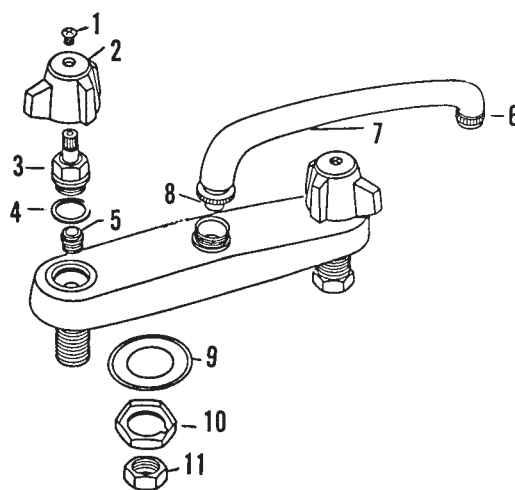

INTERNET INQUIRIES AND ORDERS CALL US TOLL FREE 877-258-2572
www.plumbingspecialties.com