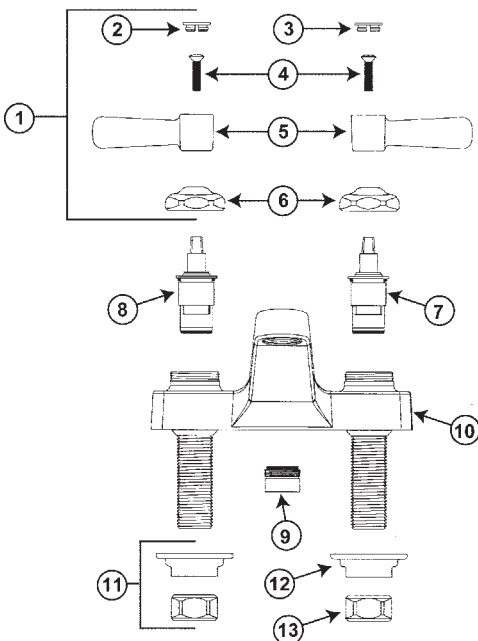

ZURN Z-6901
AC OPERATED

Z-6903-77
AC OPERATED

ZURN Z-6911
BATTERY OPERATED

Z-6910 BATTERY
OPERATED

ZURN Z-81101 4" CENTERSET FAUCET

ITEM	PART #	DESCRIPTION
1	32990100	VP brass lever handles
2	32990110	Hot index
3	32990120	Cold index
4	32990130	10/32 screw
5	32990140	Lever handle
6	32990150	Handle nut
7	43153501	Short cold cartridge
8	43153502	Short hot cartridge
9	45972008	13/16" - 27 male aerator - 2.0 gpm
10		4" Centerset body
11		Mounting hardware
12		Mounting nut
13		Riser nut