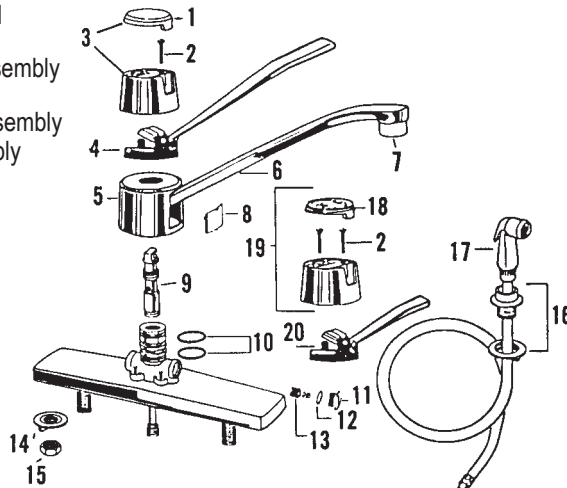

**STERLING 105 & 115 SERIES 3 OR 2 VALVE TUB & SHOWER FITTING**

ITEM	PART #	DESCRIPTION
1	43671060	Hot & cold stem assembly
2	43675001	Diverter stem assembly
	42690110	Seat washer
	42720260	Bibb screw
	16890630	Stem packing
	41720100	Diverter seat washer
3	16890350	Escutcheon
4	16890430	Hot handle w/ screw
5	16890440	Cold handle w/ screw
6	16890450	Diverter handle w/ screw
7	16891505	Coupling nut
8	16891515	Sleeve – copper sweat
	16891525	Sleeve – IP
9	42000730	Renewable seat
10	16890670	Sleeve for diverter stem
11	16890680	Sleeve for hot & cold stem
12	42720190	Handle screw
	16001000	Rebuild kit

**STERLING 104 & 114 SERIES 3 OR 2 VALVE TUB & SHOWER FITTING**

ITEM	PART #	DESCRIPTION
1	43671046	Hot & cold stem assembly
2	43675000	Diverter stem assembly
	41001025	Bonnet o-ring
	42690110	Seat washer
	42720260	Bibb screw
	41001001	Stem o-ring
3	16890210	Escutcheon
4	16890430	Hot handle w/screw
5	16890440	Cold handle w/screw
6	16890450	Diverter handle w/screw
7	16890511	1/2" coupling IP
	16890512	1/2" coupling sweat
8	16890580	Escutcheon tube
9	42000730	Renewable seat
10	42720190	Handle screw
11	16890660	Bushing (114 series only)

INTERNET INQUIRIES AND ORDERS CALL US TOLL FREE 877-258-2572
www.plumbingspecialties.com

FAUCET REPAIR

STERLING 072 SERIES (OLD STYLE) SINGLE CONTROL SINK FAUCET

ITEM	PART #	DESCRIPTION	ITEM	PART #	DESCRIPTION
1	16891340	Insert	17	45731010	Hose & spray head assembly
2	16891318	Handle screw	18	16891324	Index button
3	16891016	Handle cap assy.	19	16891052	Handle cap assembly
4	16891060	Handle assembly	20	16890156	Handle assembly
5	16891316	Handle cover			
6	16891064	Handle			
7	45971002	Aerator			
8	16890600	Access door			
9	16890120	Valve repair kit (items 9 thru 13)			
10		O-Ring			
11		Screw			
12		O-Ring			
13		Seal & spring			
14	21940315	Locknut			
15	51000040	Coupling nut			
16	45731002	Hose guide			