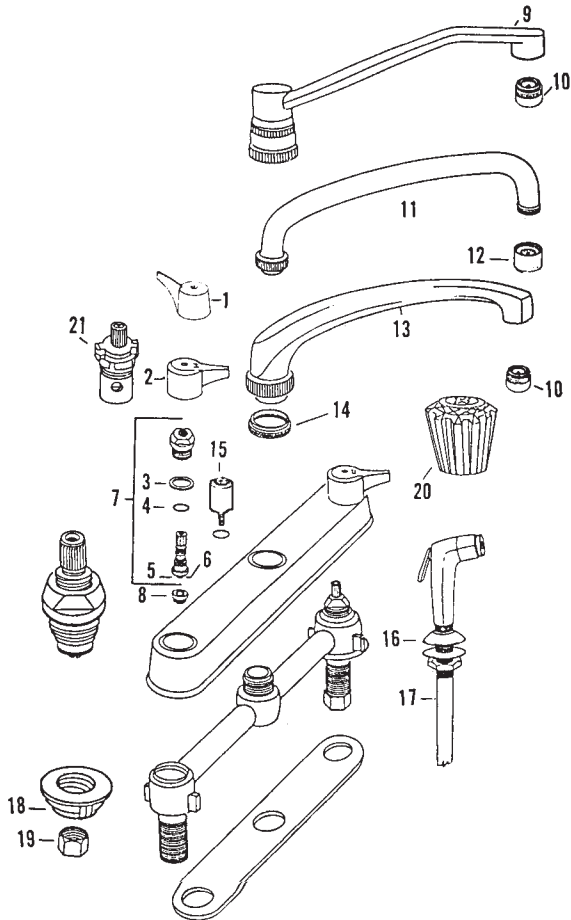

FAUCET REPAIR

UNION BRASS KITCHEN FAUCET

ITEM	PART #	DESCRIPTION
1	19930250	Cold handle assembly
	19930260	Hot handle assembly
2	19930350	Cold handle assembly
	19930360	Hot handle assembly
3	19937430	Washer
4	41001002	Stem o-ring
5	42690130	Washer
6	42720230	Screw
7	43731001	Cold stem assembly
	43731002	Hot stem assembly
8	42000780	Seat
9	19937818	Spout assembly
10	45971004	Aerator
11	19930540	Spout assembly
12	45971002	Aerator
13	19937482	Spout assembly
14	19937276	Locknut
15	45732004	Diverter
16	45731002	Hose guide assy.
17	45731010	Hose & spray assembly
18	21940315	Plastic locknut
19	51000040	Coupling nut
20	19930610	Hot acrylic handle
	19930600	Cold acrylic handle
23	43731004	Hot stem assembly (washerless)
	43731003	Cold stem assembly (washerless)