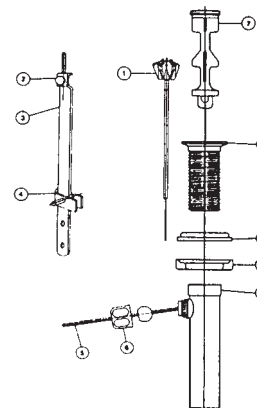

STREAMWAY POP-UP WASTE FOR SINKS W/O OVERFLOW

ITEM	PART #	DESCRIPTION
1	17680260	Lift rod & knob
2	17680262	Screw, lift rod
3	17680264	Lower lift rod
4	17680266	Ball rod clip
5	17680210	Ball rod assembly
6	17680220	Ball rod nut
7	17680230	Stopper
8		C.O. spud
9	44735020	Mack basin washer
10		Locknut
11		Pop-up body