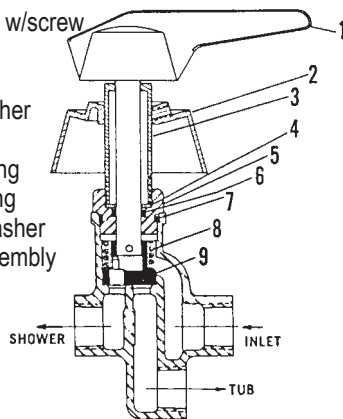

SYMMONS LEVERTROL DOUBLE OUTLET DIVERTERS 1976 TO DATE

ITEM	PART #	DESCRIPTION
1	23820322	Handle
2	23821440	Escutcheon w/screw
3	23821415	Escutcheon bushing
4	23821430	Bonnet washer
5	23821405	Bonnet
6	23821420	Spindle o-ring
7	23821425	Bonnet o-ring
8	23821435	Spring & washer
9	23821410	Spindle assembly