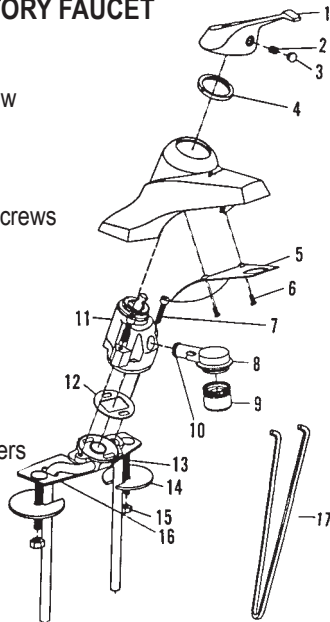

* Repair kit contains items 7, 8, 9, 10 & 11.

SYMMONS TEMPCONTROL THERMOSTATIC WATER CONTROLLER

ITEM	5-900 PART #	5-1000 PART #	DESCRIPTION
1	23822750	23822760	Cartridge unit
2	23822050	23822060	Casing gasket
3	23822110	23822120	Sleeve large o-ring
4	23822170	23822180	Double spring w/spring saddle
5	23822112	23822122	Sleeve small o-rings
6	23822450	23822460	Stop spindle
7	23822270	23822280	Gland nut & packing
8	23822330	23822340	Cap
9	23822390	23822400	Cap gasket
10	23822610	23822620	Check stop body w/integral seat
11	23822510	23822520	Check spindle & spring

SYMMONS TEMPTRON LAVATORY FAUCET

ITEM	PART #	DESCRIPTION
1	23821460	Handle
2	23821480	Handle set screw
3	23821520	Plug button
4	23821465	Lock ring
5	23821470	Housing plate
6	23821495	Housing plate screws
7	23821525	Body screws
8		Spout
9	45971004	Aerator
10	23821485	Spout o-ring
11	23820170	Body unit
12	23821490	Body gasket
13		Mounting bolts
14		Mounting washers
15		Mounting nuts
16		Mounting gasket
17	23821530	Body unit removal tool