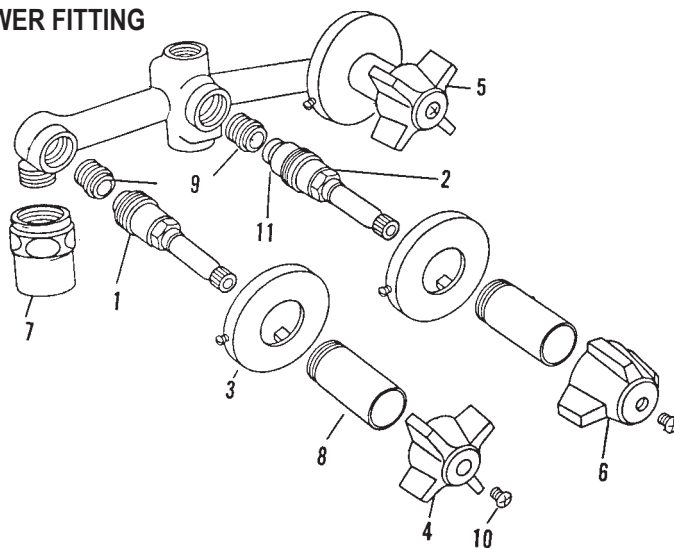

INTERNET INQUIRIES AND ORDERS CALL US TOLL FREE 877-258-2572
www.plumbingspecialties.com