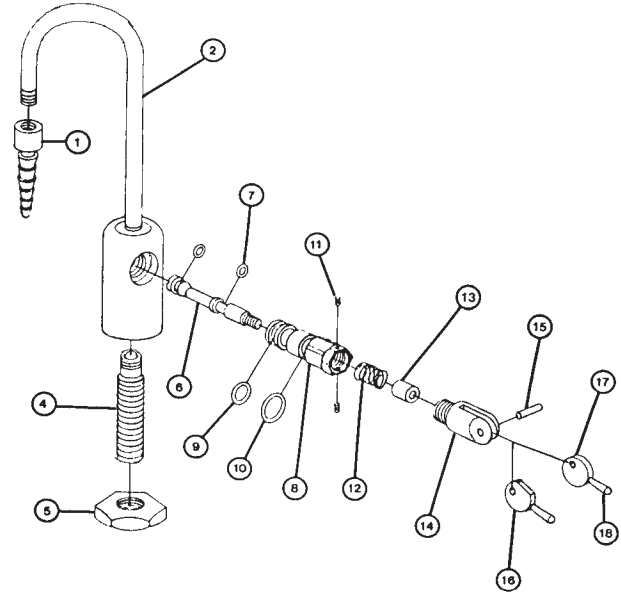

T & S BRASS PVC LABORATORY FAUCET BL-9515-1, 2, 3, 4, 9520-1, 2, 3, 4

ITEM	PART #	DESCRIPTION
1		Serrated tip
2		Gooseneck
4		Shank
5		Shank nut
6	18860491	Stem
7	18861076	O-Ring
8	18860511	Bonnet
9	18861079	O-Ring
10	18861080	O-Ring
11	18860939	S/S set screw
12	18860904	Spring
13	18860492	Push button
14	18860494	Cam guide
15	18860489	Pin
16	18860496	Cam-manual & self-closing
17		Cam-manual
18		Handle