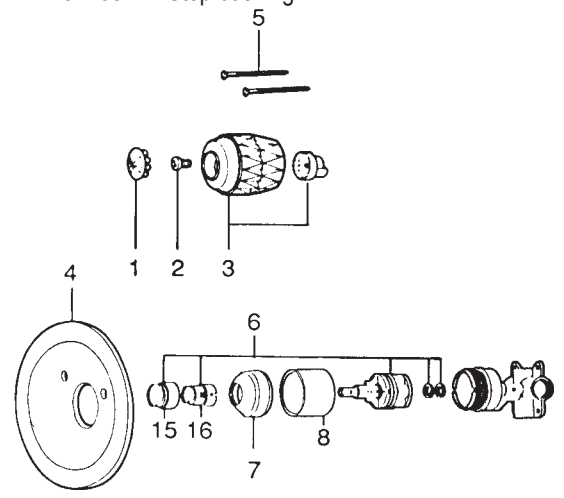

VALLEY BACK TO BACK BATH & SHOWER VALVE

ITEM	PART #	DESCRIPTION
1	21941360	Plug button - chrome
2	21942514	Handle screw
3	21940310	Acrylic handle - clear
4	21941658	Escutcheon
5	21940240	Escutcheon screws
6	21940390	Cartridge assembly
7	21942372	Bonnet
15	21941356	Maximum temperature stop
16	21941354	Stop bushing