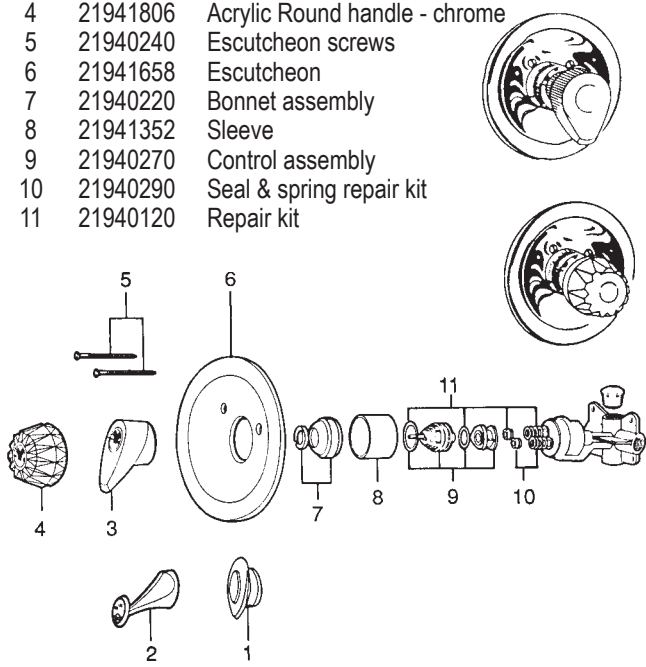

VALLEY SINGLE CONTROL BATH & SHOWER FAUCET

ITEM	PART #	DESCRIPTION
1	21940400	Acrylic handle
2	21940100	Lever handle
3	21941800	Acrylic Teardrop handle - chrome
4	21941806	Acrylic Round handle - chrome
5	21940240	Escutcheon screws
6	21941658	Escutcheon
7	21940220	Bonnet assembly
8	21941352	Sleeve
9	21940270	Control assembly
10	21940290	Seal & spring repair kit
11	21940120	Repair kit