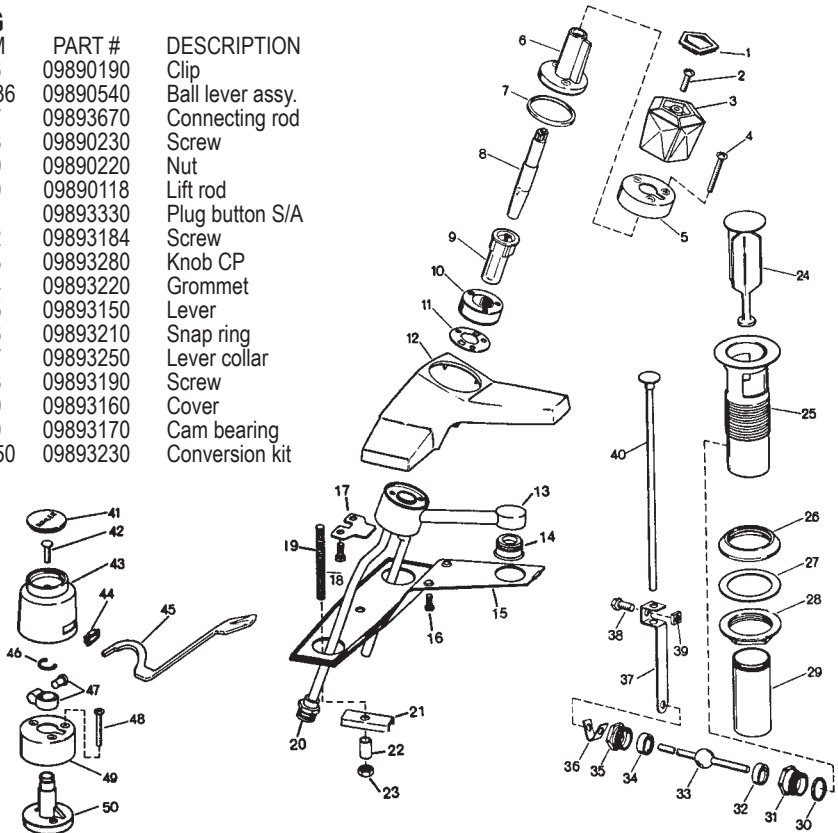

FAUCET REPAIR

KOHLER K-6882 & K-6883 CENTURA FITTING

ITEM	PART #	DESCRIPTION	ITEM	PART #	DESCRIPTION
1	09893340	Index button - clear	36	09890190	Clip
2	09893310	Handle screw	30-36	09890540	Ball lever assy.
3	09893318	Clear acrylic handle	37	09893670	Connecting rod
	09893320	Amber acrylic handle	38	09890230	Screw
4	09893190	Screw	39	09890220	Nut
5	09893160	Cam cover	40	09890118	Lift rod
6	09893180	Cam bearing	41	09893330	Plug button S/A
7	09893200	Gasket	42	09893184	Screw
8	31090182	Cam & sleeve kit	43	09893280	Knob CP
9	09893270	Sleeve	44	09893220	Grommet
9-11	09893260	Cartridge/sleeve/gasket	45	09893150	Lever
11	09893240	Gasket	46	09893210	Snap ring
12		Metal shroud	47	09893250	Lever collar
13		Body	48	09893190	Screw
14	45972008	Aerator	49	09893160	Cover
15		Underbody cover	50	09893170	Cam bearing
16		Screw	41-50	09893230	Conversion kit
17		Strap			
18	42720230	Screw			
24	09892484	Stopper			
25	09892486	Drain body			
26	09891850	Gasket			
27	09891980	Washer			
28	09890448	Locknut			
29	50552293	Tailpiece			
30	09890200	Gasket			
31	09890450	Bonnet			
32	09890470	Washer			
33	09892505	Ball lever			
34	09890470	Washer			
35	09890460	Packing