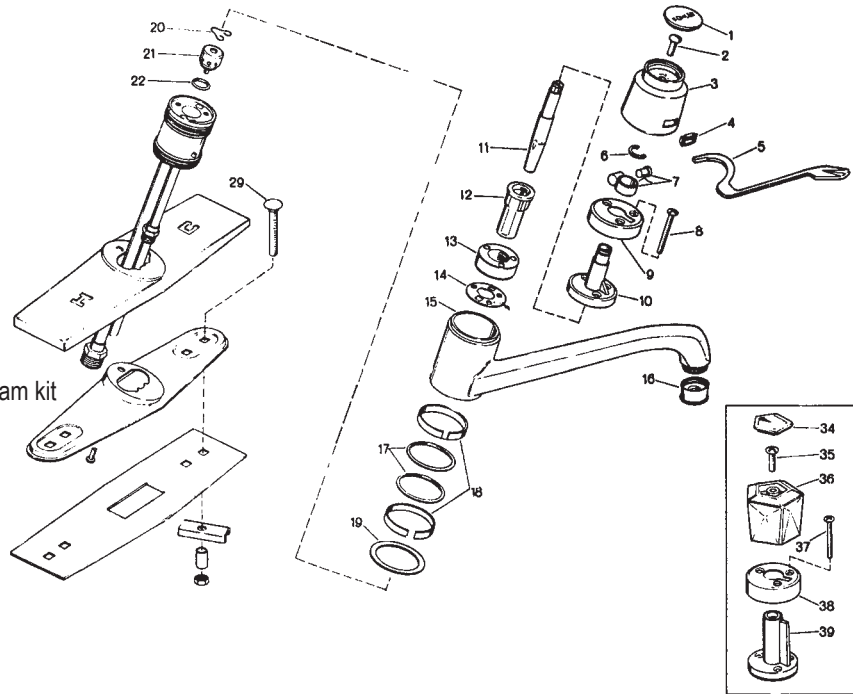

KOHLER NIEDECKEN BUILT-IN MIXER K-6975-76, K-6977-78, K-6979-80, K6981-84

ITEM	PART #	DESCRIPTION
1	09890778	Screw
2	09891068	Handle
3		Sleeve
4	09890920	Dial screw
5		Dial
6	09890910	Packing nut
7	09890840	Stem packing
8	09890780	Bushing
9	09891060	Stem
10	09890830	Cover screw
11	09890820	Packing nut
12	09890822	Packing
13	09890810	Regulating screw
14	09890790	Cover
15	09890890	Gasket
16	09891130	Shield
17	09890930	Yoke
18	09890940	Cold disc holder
19	09890956	Hot disc holder
20	09890880	Seat washer
21	09890865	Hot plunger
22	09890860	Cold plunger
17-22	09891470	Yoke assy. - bottom outlet includes item 7 & 15
	09891480	Yoke assy. - top outlet includes items 7 & 15
23	09890870	Renewable seat
24	09890900	Seat gasket
25		Body
	09891460	Repair kit (items 7, 15, 21, 23, 24)
	09890845	Niedecken seat wrench (not shown)

INTERNET INQUIRIES AND ORDERS CALL US TOLL FREE 877-258-2572
www.plumbingspecialties.com

FAUCET REPAIR

KOHLER CENTURA SINK FITTING

ITEM	PART #	DESCRIPTION
1	09893330	Index plug button
2	09893184	Handle screw
3	09893280	Knob & grommet
4	09893220	Grommet
5	09893150	Lever
6	09893210	Snap ring
7	09893250	Lever collar assy.
8	09893190	Screw
9	09893160	Cam bearing cover
10	09893170	Cam bearing
12-14	31090180	Cam & sleeve kit
13-14	31090212	Cartridge kit
11-14	31090182	Sleeve , gasket,cartridge & cam kit
15	09894914	Spout w/aerator
16	45971004	Aerator
17	41001051	O-Ring
18	09894916	Spout bearing & washer kit
19		Washer (see item 18)
20		Wire clip (see item 21)
21	09891440	Diverter kit
22		O-Ring (see item 21)
34	09893340	Index button - clear
35	09893310	Handle screw
36	09893318	Handle
37	09893190	Screw
38	09893160	Cam bearing cover
39	09893180	Cam bearing