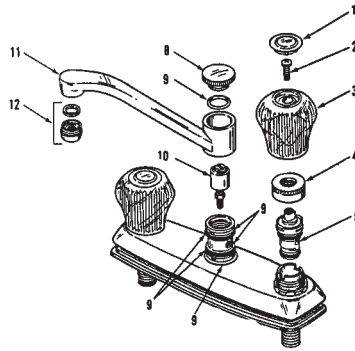

INTERNET INQUIRIES AND ORDERS CALL US TOLL FREE 877-258-2572
www.plumbingspecialties.com

FAUCET REPAIR

KOHLER CENTURA SINK FITTING

ITEM	PART #	DESCRIPTION
1	09893330	Index plug button
2	09893184	Handle screw
3	09893280	Knob & grommet
4	09893220	Grommet
5	09893150	Lever
6	09893210	Snap ring
7	09893250	Lever collar assy.
8	09893190	Screw
9	09893160	Cam bearing cover
10	09893170	Cam bearing
12-14	31090180	Cam & sleeve kit
13-14	31090212	Cartridge kit
11-14	31090182	Sleeve , gasket,cartridge & cam kit
15	09894914	Spout w/aerator
16	45971004	Aerator
17	41001051	O-Ring
18	09894916	Spout bearing & washer kit
19		Washer (see item 18)
20		Wire clip (see item 21)
21	09891440	Diverter kit
22		O-Ring (see item 21)
34	09893340	Index button - clear
35	09893310	Handle screw
36	09893318	Handle
37	09893190	Screw
38	09893160	Cam bearing cover
39	09893180	Cam bearing

KOHLER CORALAIS SINK FITTING

ITEM	PART #	DESCRIPTION
1	09894550	Plug button - Hot & Cold
2	09894950	Handle screws (2)
3	09894545	Handles - Hot & Cold
4	09894952	Bonnets (2)
5	09894505	Valve assembly
8	09894954	Spout cap CP
9	09894956	Spout washer kit
10	45732008	Diverter
11	09894958	Spout w/aerator
12	09891435	Spout aerator