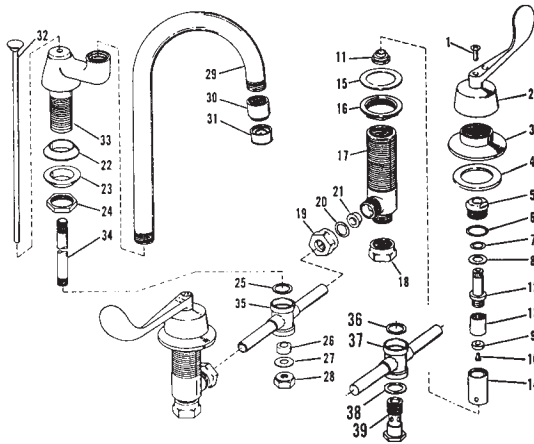

FAUCET REPAIR

KOHLER HOSPITAL LAVATORY FITTINGS K-13341, K-13343, K-13388, K-13375

ITEM	PART #	DESCRIPTION	ITEM	PART #	DESCRIPTION
1	09891830	Handle screw	28	09892150	Locknut
2	09892680	4" Wrist handle – cold	29	09892271	Spout
	09892690	4" Wrist handle – hot	30	09891956	Adapter
3	09892140	Escutcheon	31	09892350	Aerator
4	09892270	Washer	32	09893680	Lift rod
5	09890260	Bonnet	33		Spout body
6	41001025	O-Ring	34		Lift rod sleeve
7	41001003	O-Ring	35		Cross connection
8	09892090	Washer	36	09891800	Gasket
9	42690110	Seat washer	37		Cross connection
10	09892240	Screw	38	09891800	Gasket
11	42000570	Renewable seat	39	09892296	Clamping nut
12	09892156	Stem – hot			
	09892155	Stem – cold			
13	09893300	Plunger – cold			
	09893290	Plunger – hot			
14	09892230	Sleeve			
7-14	43401019	Stem assy.- cold			
	43401020	Stem assy.- hot			
15	09891670	Washer			
16	09891955	Locknut			
17		Valve body			
18	09891784	Coupling nut			
19	09891784	Coupling nut			
20	09890330	Friction washer			
21	09890320	Slip joint washer			
22	09891840	Washer			
23	09891840	Washer			
24	09891841	Locknut			
25	09891800	Gasket			
26	09892110	Packing			
27	09892120	Friction ring