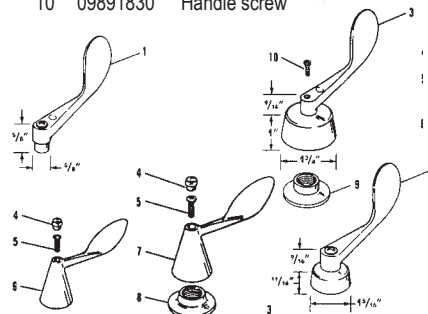

KOHLER LAVATORY GOOSENECK SPOUTS

ITEM	PART #	DESCRIPTION
1	09891784	Coupling nut
2	09891652	Locknut
3	09892130	Sleeve
4	09891840	Washer
5	09892204	Shank
6	09892274	Spout (note 1)
7	09891956	Adapter
8	09892350	Aerator
9-12	09891258	Spray assembly
10-12	09891574	Spray face
13	09891962	Spout (note 2)

Note 1: Center of inlet = 3-34"
 Note 2: Center of inlet to center of outlet = 5"

KOHLER K-13358 HOSPITAL LAVATORY FITTING

ITEM	PART #	DESCRIPTION
1	09891830	Handle screw
2	09892670	4" Wrist handle – hot
	09892660	4" Wrist handle – cold
3	09892088	Bonnet
4	41001025	O-Ring
5	41001003	O-Ring
6	09892090	Washer
7	42690110	Seat washer
8	09892240	Screw
9	42000570	Renewable seat
10	09892155	Stem – hot
	09892156	Stem – cold
11	09893300	Plunger – cold
	09893290	Plunger – hot
12	09892230	Sleeve
5-12	43401019	Stem assy.- cold
	43401020	Stem assy.- hot
13	45972008	Aerator
14	09892170	Adapter
15	09892634	Spout
16	09892206	Adapter
17-20	09891568	Spout attachment kit
21		Body
22	09892100	Spacer
23	09891652	Locknut
24	51000040	Coupling nut

KOHLER WRIST HANDLES

ITEM	PART #	DESCRIPTION
1	09892646	4" wrist handle – cold
	09892647	4" wrist handle – hot
	09892648	6" wrist handle – cold
	09892649	6" wrist handle – hot
2	09892660	4" wrist handle w/ cover – cold
	09892670	4" wrist handle w/ cover – hot
	09892672	6" wrist handle w/ cover – cold
	09892674	6" wrist handle w/ cover – hot
3	09892680	4" wrist handle w/ cover – cold
	09892690	4" wrist handle w/ cover – hot
	09892692	6" wrist handle w/ cover – cold
	09892694	6" wrist handle w/ cover – hot
4	09891566	Plug button – Hot
	09891666	Plug button – Cold
5	09891567	Handle screws (2)
6	09891602	Handle kit – pair H & C
7	09891604	Handle kit – pair H & C
8	09891606	Escutcheons (2) – large Finesse handles
9	09891608	Escutcheons (2) – wrist handle w/ large skirt
10	09891830	Handle screw