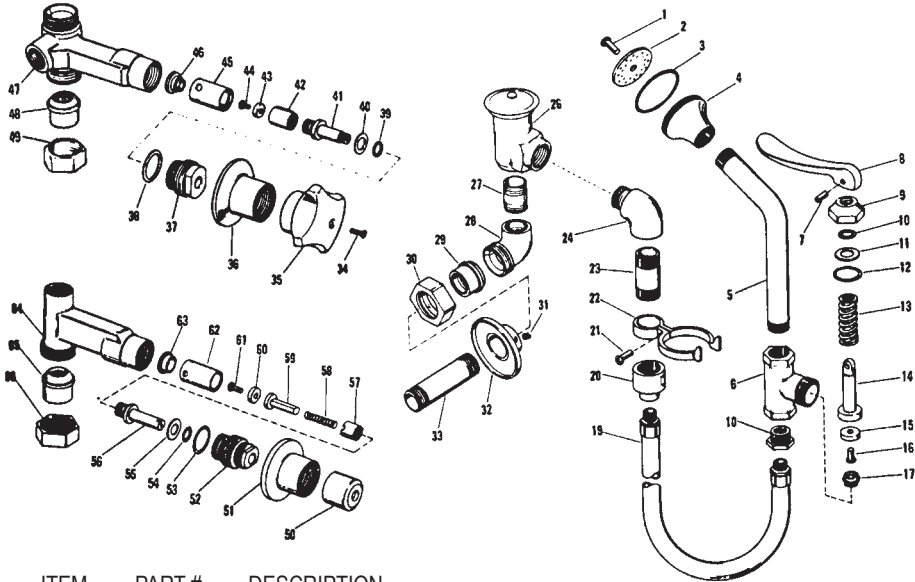

FAUCET REPAIR

KOHLER K-13931-T BUILT-IN BEDPAN WASHER

ITEM	PART #	DESCRIPTION
1	09893008	Screw
2	09892264	Spray face
3	41001079	O-Ring
4	09891594	Spray body
5		Nipple
6		Body
7	09892308	Pin
8	09892306	Handle
9	09892313	Bonnet
10	41001002	O-Ring
11	09892042	Washer
12	09891718	Gasket
13	09892268	Spring
14	09892307	Stem assy.
15	42690150	Seat washer
16	42720230	Screw
17	42000590	Renewable seat
6-17	09890116	Self-closing valve S/A
18	09891226	Bushing
19	09891227	Hose
20	09891224	Hose connection
21		Screw
22		Clamp
23		Nipple
24		Ell
26	09890776	Vacuum breaker
27		Nipple
28		Elbow
29		Ground joint CP
30	09891140	Union nut CP
31		Set screw
32		Flange
33		Nipple
34	09893930	Handle screw
35	09893037	Handle

ITEM	PART #	DESCRIPTION
36	09891059	Escutcheon
37	09892060	Bonnet
38	41001026	O-Ring
39	41001003	O-Ring
40	09892090	Washer
41	09892156	Stem
42	09891090	Plunger
43	42690110	Seat washer
44	09892240	Screw
45	09892230	Sleeve
46	42000570	Renewable seat
39-46	43401019	Stem assembly
47		Valve body
48	09891150	Union for 1/2" IP

ITEM	PART #	DESCRIPTION
49	09891140	Union nut
50	09891106	Shield
51	09891059	Escutcheon
52	09891108	Bonnet
53	41001026	O-Ring
54	41001003	O-Ring
55	09892090	Washer
56	09891107	Stem
57	09891109	Plunger
58-63	09891561	Valve rebuild kit
64		Valve body
65	09891150	Union
66	09891140	Union nut

KOHLER K-13925 EXPOSED BEDPAN WASHER ITEMS 1 THRU 26 SAME AS K-13931-T

ITEM	PART #	DESCRIPTION
27-30	09891316	Support assembly
31		Nipple
32		Body
33	09891722	Key
34	09892038	Packing nut
35	41001011	O-Ring
36	09891782	Washer
37	09892275	Valve stem
38		Nipple
39	09891830	Screw
40	09890166	Handle
41	09892160	Bonnet
42	41001026	O-Ring
43	41001003	O-Ring
44	09892090	Washer
45	09892156	Stem
46	09891090	Plunger
47	42690110	Seat washer
48	09892240	Screw
49	09892230	Sleeve
50	42000570	Renewable seat
43-50	43401019	Stem assembly
51		Body
52		Flange
53		Set screw
54		Nipple