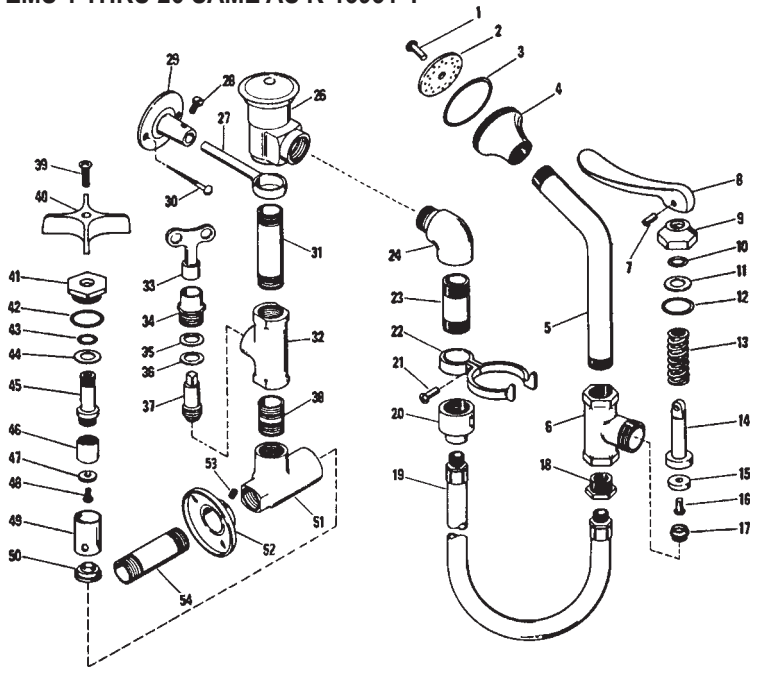

INTERNET INQUIRIES AND ORDERS CALL US TOLL FREE 877-258-2572
www.plumbingspecialties.com