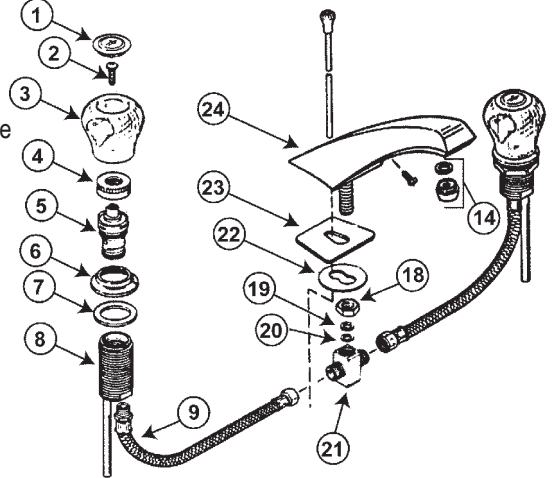

ITEM	PART #	DESCRIPTION
1-3	09894978	Lever handle kit CP
4	09894972	Cap – lever handle
5-7	09891577	Knob kit
8	09895006	Cap – knob handle
9	09895004	Escutcheon CP
10-12	09891575	Valve
14	45971004	Female aerator
20	09896048	Pull rod
	09896285	Cartridge
	09896280	Seal kit

INTERNET INQUIRIES AND ORDERS CALL US TOLL FREE 877-258-2572
www.plumbingspecialties.com

FAUCET REPAIR

KOHLER CORALAIS K-15240-41 FITTING

ITEM	PART #	DESCRIPTION
1	09894550	Plug buttons (hot & cold)
1-3	09894560	Handles (hot & cold)
4	09896058	Bonnets (2)
5	09894505	Valve assembly hot & cold
	09894565	Valve assembly cold (lever handle)
8	09896048	Lift rod
9-10	09891436	Aerator – female
	09891435	Aerator – male
15	09896070	Handle kit – blade (hot & cold)

KOHLER CORALAIS K-12561 FITTING

ITEM	PART #	DESCRIPTION
1	09896002	Plug button – cold
	09896004	Plug button – hot
2	09895070	Handle screws (2)
3	09896020	Handle
4	09895060	Bonnet
5	09894505	Stem – hot & cold
	09894565	Stem – cold (lever handle)
6	09896024	Escutcheon
7	09896028	Bushing
8		Valve body
9		Hoses
14	45971004	Aerator – female
	45971002	Aerator – male
18		Nut
19	09892568	Washer
20	09892569	Gasket
21		Tee
22		Washer
23		Gasket
24		Spout