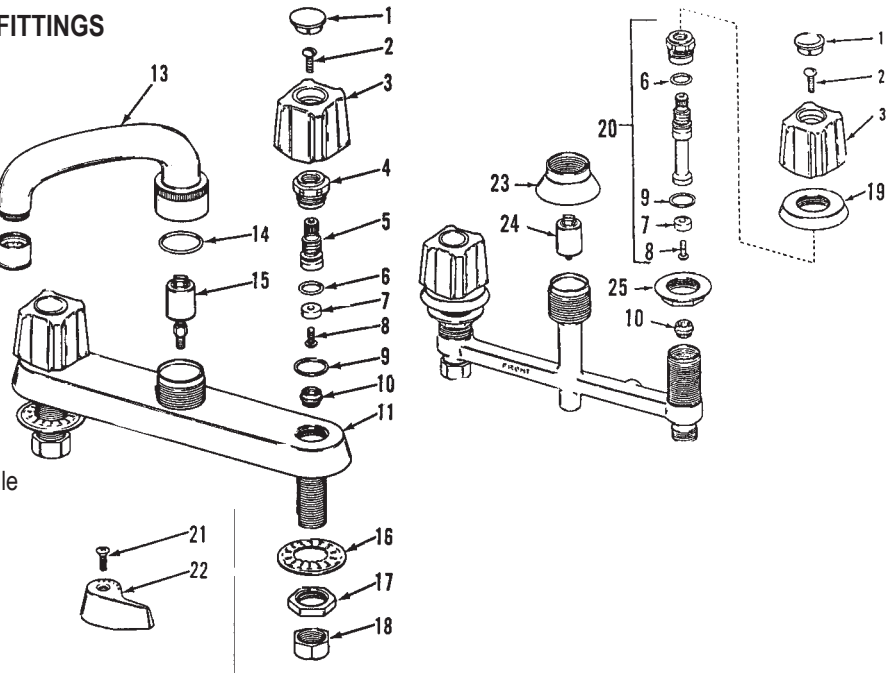

ITEM	PART #	DESCRIPTION
21	09891044	Handle screw
22	09890627	Handle – hot
	09890628	Handle – cold

ITEM	PART #	DESCRIPTION
23	09890425	Spout flange
24	45732004	Diverter
25	09894910	Brass locknut

INTERNET INQUIRIES AND ORDERS CALL US TOLL FREE 877-258-2572
www.plumbingspecialties.com