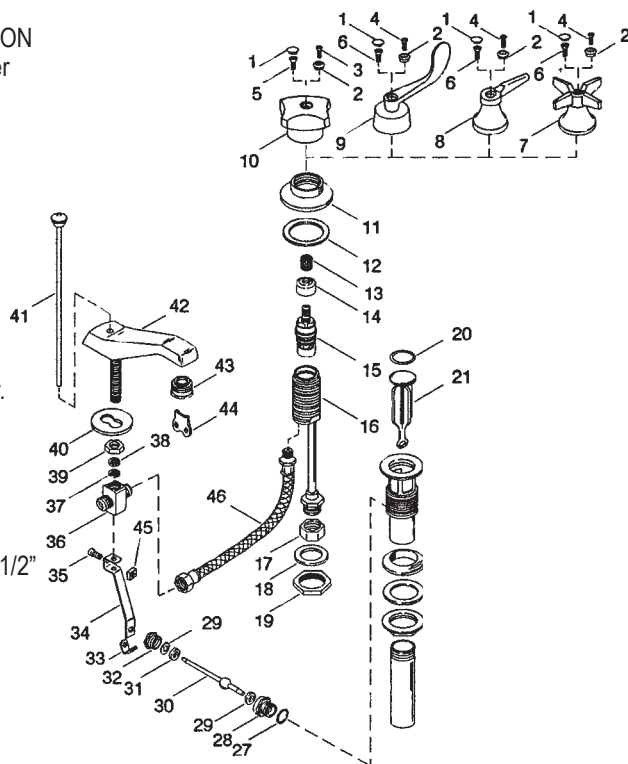

FAUCET REPAIR

KOHLER TRITON WIDE SPREAD K-7474

ITEM	PART #	DESCRIPTION	ITEM	PART #	DESCRIPTION
1	09896208	Chrome plug button	30	09890540	Ball trip lever
2	09896206	Button cap - red	31	09892500	Washer
	09896204	Button cap - blue	32	38743	Nut
3	09896252	Screw	33	09890190	Clip spring
4	09896254	Screw	34	09893670	Link
5	09896256	Screw, round head	35	09890230	Screw
6	42720230	Screw	36	40098	Supply tee
7	52640	4 - Arm handle and bonnet	37	09892568	Washer
8	52637	Lever handle, large bonnet assy.	38	09892569	Gasket
9	52926	Wrist handle w/bonnet	39	40014	Nut
10	09896258	Handle and bonnet assy.	40	40015	Washer
11	09896260	Escutcheon	41	09893680	Lift rod assy.
12	09891970	Gasket	42	73149-CP	Spout
13	09893406	Spline adapter (not for wrist handle)	43-44	45972022	VP aerator w/wrench
14	09896262	Stabilizer kit (2 ea)	45	09890220	Nut
15	09891578	Ceramic stem (clockwise close)	46	09896268	Hose 1/4-18 x 16 1/2"
16	40409	Valve body S/A - hot			
	40478	Valve body S/A - cold			
17	09891784	Nut			
18	40001	Washer			
19	40005	Nut			
20	41001020	O-ring			
21	09892484	Stopper w/o-ring			
27	09890200	Gasket			
28	09892489	Trip lever housing			
29	09892490	Washer