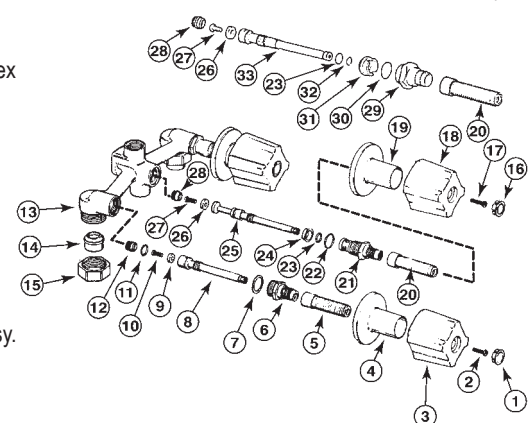

KOHLER TREND BATH & SHOWER FITTINGS (AFTER 1979)

ITEM	PART #	DESCRIPTION	ITEM	PART #	DESCRIPTION
1	09890700	Index button – blue	5-12	43401040	Stem assy.
	09890710	Index button – red	13		Body
	09893945	Red index – new style	14	09891150	Union joint
	09893950	Blue index – new style	15	09891140	Union nut
2	42720230	Handle screw – metal	16	09890690	Plug button
	09891486	Handle screw – acrylic		09893955	Grey diverter index
3	09890770	Clear acrylic handle	19	09890720	Escutcheon
	09890730	Chrome handle	20	09890660	Sleeve
	09893960	“New Style” Trend	21	09890670	Bonnet
4	09890720	Escutcheon	22	41001005	O-ring
5	09890660	Sleeve	23	41001027	O-ring
6	09890560	Bonnet	24	09890680	Gasket
7	09890550	Washer	25	09890750	Stem w/ washer & screw
8	43401042	Stem w/ washer & screw	26	09892050	Seat washer
9	42690110	Washer	27	42720230	Screw
10	42720230	Screw	20-28	43405000	Diverter stem assy.
11	41001002	O-ring	28	42000550	Renewable seat
	43401040	Stem S/A (items 5-11)	29		Bonnet
12	42000550	Renewable seat	30	41001056	O-ring

ITEM	PART #	DESCRIPTION
31		Plastic retainer
32	41001001	O-ring
33		Stem
34	43405010	Diverter stem assy.