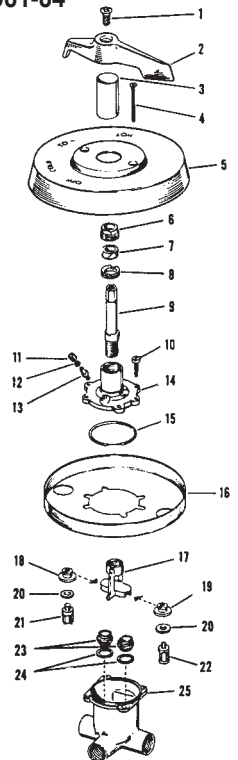

Stirrup handle and screw are available

KOHLER NIEDECKEN BUILT-IN MIXER K-7000, K-7027-28, K-7076, K-7205, K-7224, K-7300-01

ITEM	PART #	DESCRIPTION
1	09890778	Screw
2	09891068	Handle
3		Sleeve
4	09890920	Dial screw
5	NLA	Cover
6	09890910	Packing nut
7	09890840	Stem packing
8	09890780	Bushing
9	09890850	Stem 3-5/8"
	09891060	Stem 3-1/32"
10	09890830	Cover screw
11	09890820	Packing nut
12	09890822	Packing
13	09890810	Regulating screw
14	09890790	Cover
15	09890890	Gasket
16	NLA	
17-20		See item 17-22
21	09890880	Seat washer
22	09890860	Cold plunger
	09890865	Hot plunger
17-22	09891470	Yoke assy. - bottom outlet includes item 7 & 15
	09891480	Yoke assy. - top outlet includes items 7 & 15
23	09890870	Renewable seat
24	09890900	Seat gasket
25		Body
	09891460	Repair kit (items 7, 15, 21, 23, 24)
	09890845	Niedecken seat wrench (not shown)

KOHLER NIEDECKEN BUILT-IN MIXER K-6975-76, K-6977-78, K-6979-80, K6981-84

ITEM	PART #	DESCRIPTION
1	09890778	Screw
2	09891068	Handle
3		Sleeve
4	09890920	Dial screw
5		Dial
6	09890910	Packing nut
7	09890840	Stem packing
8	09890780	Bushing
9	09891060	Stem
10	09890830	Cover screw
11	09890820	Packing nut
12	09890822	Packing
13	09890810	Regulating screw
14	09890790	Cover
15	09890890	Gasket
16	09891130	Shield
17	09890930	Yoke
18	09890940	Cold disc holder
19	09890956	Hot disc holder
20	09890880	Seat washer
21	09890865	Hot plunger
22	09890860	Cold plunger
17-22	09891470	Yoke assy. - bottom outlet includes item 7 & 15
	09891480	Yoke assy. - top outlet includes items 7 & 15
23	09890870	Renewable seat
24	09890900	Seat gasket
25		Body
	09891460	Repair kit (items 7, 15, 21, 23, 24)
	09890845	Niedecken seat wrench (not shown)