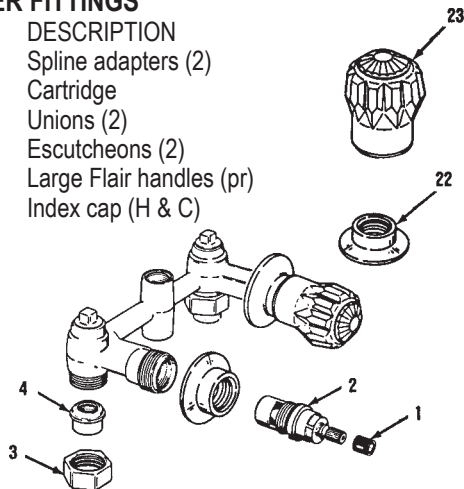

FAUCET REPAIR

KOHLER CORALAIS BATH & SHOWER FITTING K-15131, K-15132, K-15133

ITEM	PART #	DESCRIPTION
1	09895020	Plug button
1-3	09896100	Handle kit
4		Cap - specify finish
5		Bonnet - specify finish
6		Sleeve - specify finish
7-9	09891575	Valve cartridge
8-11	09894520	Valve service kit
13-14	09891674	Screw kit (2 of each item)
25-29	09891676	Valve service kit (2 of each item)
27-29	09891678	Stop valve stem kit (2 of each item)
30	09893070	Cartridge (used on K-15132 only)

KOHLER CORALAIS BATH & SHOWER FITTING K-15231, K-15234

ITEM	PART #	DESCRIPTION
1	09896060	Sleeves CP (2)
2	09894567	Stem extensions w/o-rings (2)
3	09894565	Stem (closes counter clockwise) Hot & Cold
	09894505	Stem (closes clockwise) Hot
4	09896054	Unions (2)
6-9	09896050	Diverter service kit
6-15	09896052	Diverter assembly
17-20	09890774	Stop valve service kit (2 of each item)
27	09894550	Plug buttons (H,C,D)
31	09896010	Escutcheons (2 of item 31 & 32)
33	09896012	Escutcheons - valve w/stops (2 of 32 & 33)
34	09896040	Escutcheon - Diverter (1 of item 32 & 34)

KOHLER DIVERTER REPAIR PARTS

ITEM	PART #	DESCRIPTION
1	09890310	Stem
3	09890270	Spring
4	09890250	Disc
5	09893000	Nut
6	09892430	Gasket
7	09892420	O-Ring
8	09892410	Plug
9	09892492	Stream breaker
10	09892480	Plug