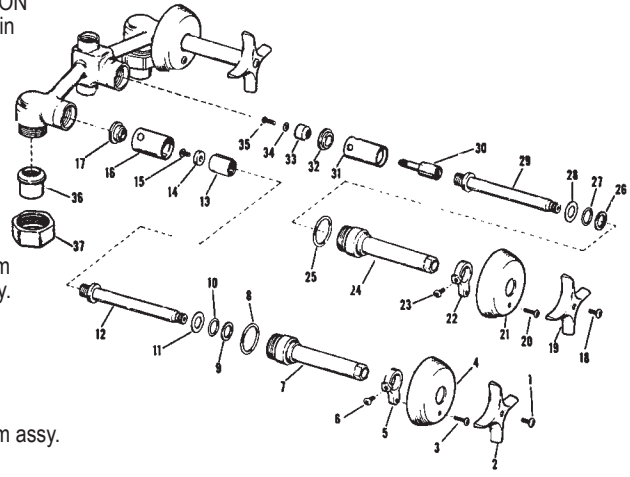

KOHLER AQUARIC SHOWER & BATH FITTINGS K-10106, K-10116 & K-10120

ITEM	PART #	DESCRIPTION
1	09891830	Handle screw
2	09890162	Handle - cold
	09890164	Handle - hot
3	09891830	Screw
4	09890170	Escutcheon
5	09890300	Lock ring
6	09892240	Screw
7	09890150	Bonnet
8	41001026	O-Ring
9	09890160	Washer
10	41001003	O-Ring
11	09892090	Washer
12	09890142	Stem
13	09891090	Plunger
14	42690110	Washer
15	09892240	Screw
16	09892230	Sleeve
17	42000570	Seat
8-17	43401029	Stem assy. L.H.
18	09891830	Screw

ITEM	PART #	DESCRIPTION
19	09890166	Handle - plain
20	09891830	Screw
21	09890170	Escutcheon
22	09890300	Lock ring
23	09892240	Screw
24	09890150	Bonnet
25	41001026	O-Ring
26	09890160	Washer
27	41001003	O-Ring
28	09892090	Washer
29	09890142	Diverter stem
30	09890280	Plunger assy.
31	09890278	Sleeve
32	09891070	Seat
33	09891080	Plunger
34	09891078	Washer
35	42720230	Screw
25-35	43405003	Diverter stem assy.
36	09891150	Union
37	09891140	Union nut