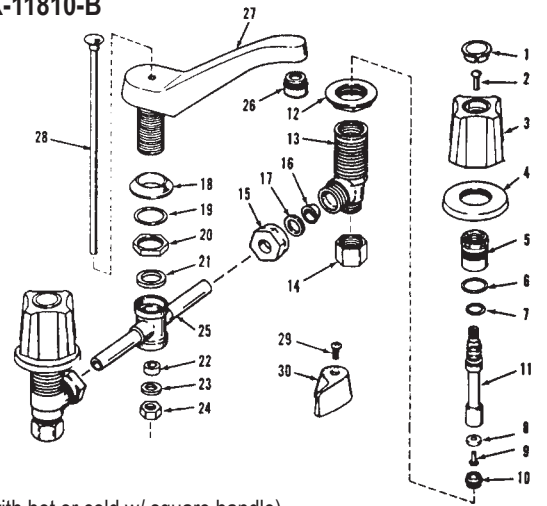

FAUCET REPAIR

KOHLER TREND WIDESPREAD LAVATORY FITTING K-11810, K-11810-PH, K-11810-B

ITEM	PART #	DESCRIPTION
1	09890700	Index button – blue
	09890710	Index button – red
2	42720230	Screw
	09891486	Handle screw (acrylic)
3	09890630	Clear acrylic handle (small)
	09890640	Chrome handle (small)
	09890770	Clear acrylic handle (large)
	09890730	Chrome handle (large)
4	09891438	Flange
5*	09890420	Bonnet
	09890422	Bonnet for cold lever handle
6*	09890410	Washer
7*	41001002	O-ring
8*	42690110	Seat washer
9*	42720230	Screw
10	42000550	Renewable seat
11*	09890424	Stem
	09890426	Stem – cold lever handle
12		Locknut
13		Body

ITEM	PART #	DESCRIPTION
14	09891784	Coupling nut
15	09891784	Coupling nut
16	09890320	Slip joint washer
17	09890330	Friction washer
18	09891840	Washer
19		Friction washer
20	09891841	Locknut
21	09891800	Gasket
22	09892110	Packing
23	09892120	Friction ring
24	09892150	Locknut
25		Cross connection
26	45972008	Aerator
27		Spout
28	09890405	Lift rod
29	09891366	Handle screw
30	09891524	Shoreham lever handle

* Cold stem assembly #43401023
(LH – use only with lever handle)
* Hot stem assembly #43401024 (RH – use with hot or cold w/ square handle)

KOHLER SHELF BACK FITTING K-8115-A

ITEM	PART #	DESCRIPTION
1	09891600	Stopper
2	09894900	Strainer body
3	09891850	Gasket
4	09891954	Nut
5	50552293	Tailpiece
6	09891918	Stud
7	09891940	Packing
8	09891820	Washer
9	09891930	Friction ring
10	09891919	Nut
11	09891950	Ball lever
12	09891900	Lock pin
13	09894902	Packing
14	09891890	Friction ring
15	09891870	Spring
16	09891879	Spring retainer
17	09894904	Adjusting link
18	09894906	Nut
19	09894908	Lift rod
20	09892232	Trip lever
21		Cotter pin

ITEM	PART #	DESCRIPTION
22	NLA	Valve body
23		Push rod
24	09892158	Spout
25		Aerator
26	45971002	Renewable seat
27	42000590	Nut
28	09894910	Flange
29	09892157	Nut
30	09891784	Screw
31	42720230	Seat washer
32	42690110	Stem/washer/screw – hot
33	43401031	Stem/washer/screw – cold
34	09891820	Washer
35	09894912	O-ring
36	41004011	Bonnet Nut
37	09891994	Handle – cold
38	09891982	Handle – hot
39	09891830	Handle screw