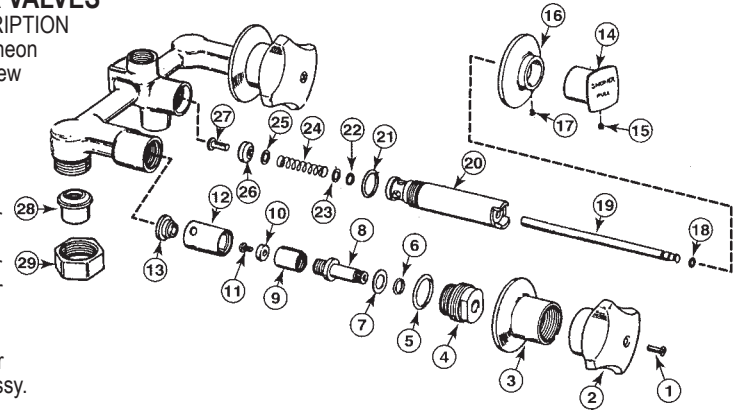

FAUCET REPAIR

KOHLER ALTERNA, FLAIR & TRITON II BATH & SHOWER VALVES

ITEM	PART #	DESCRIPTION	ITEM	PART #	DESCRIPTION
1	09893930	Handle screw	16	09890121	Escutcheon
2	09893036	Handle – cold	17	NLA	Set screw
	09893038	Handle – hot	18	41001035	O-ring
3	09891059	Escutcheon	19	09893040	Stem
4	09892060	Bonnet	20	09893049	Bonnet
5	41001026	O-ring	21	41001005	O-ring
6	41001003	O-ring	22	41001016	O-ring
7	09892090	Washer	23	09890390	Washer
8	09892156	Stem	24	09890270	Spring
9	09891090	Plunger	25	09890390	Washer
10	42690110	Seat washer	26	09890520	Plunger seat
11	09892240	Screw			
12	09892230	Sleeve	27	09890629	Screw
13	42000570	Renewable seat	18-27	09893050	Diverter stem assy.
5-13	43401019	Stem assembly			
14	09890122	Knob	28	09891150	Union
15	09892162	Set screw	29	09891140	Union nut