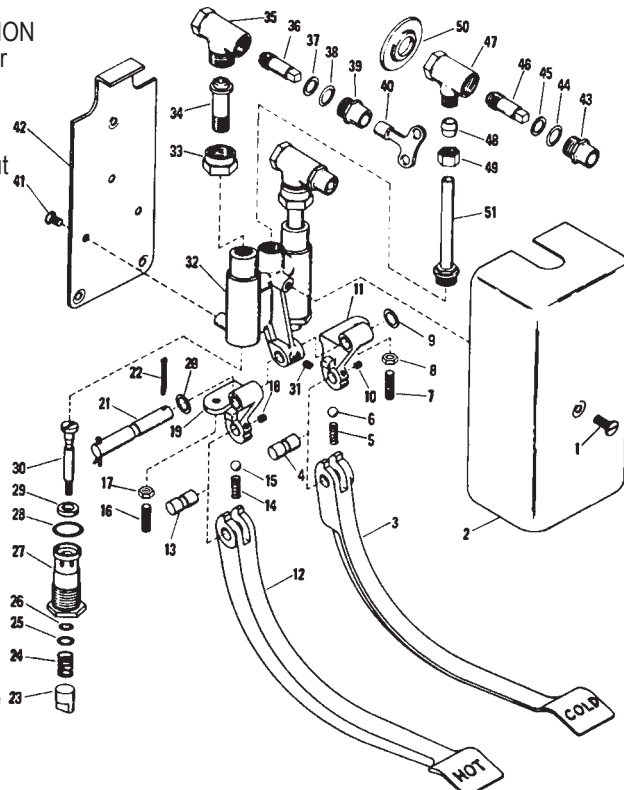

KOHLER FOOT CONTROL MIXING VALVE

ITEM	PART #	DESCRIPTION	ITEM	PART #	DESCRIPTION
1	09894674	Screw	29	09893120	Seat washer
2	09894673	CP cover	30	09894653	Stem
3	09894669	Cold pedal	31	09894664	Screw
4	09894665	Pin	32		Body
5	09894667	Spring	33	09891784	Coupling nut
6	09894668	Ball	34	09894675	Tailpiece
7	09894662	Screw	35		Body
8	09894648	Nut	36	09894680	Stem
9	09894654	Washer	37	09891782	Washer
10	09894666	Screw	38	41001011	O-Ring
11	09894659	Lever	39	09892038	Packing nut
12	09894670	Hot pedal	40	09891722	Key
13	09892038	Pin	35-40	09894682	Stop assy.
14	09894667	Spring	41	09894671	Screw
15	09894668	Ball	42		Body
16	09894662	Screw	43	09892038	Packing nut
17	09894648	Nut	44	41001011	O-Ring
18	09894666	Screw	45	09891782	Washer
19	09894660	Lever	46	09894680	Stem
20	09894654	Washer	47		Body
21	09894661	Shaft	48		Sleeve
22	09891160	Cotter pin	49		Nut
23	09894652	Push button	43-49	09894684	Stop assy.
24	09894657	Spring	50		CP flange
25	09894656	Washer	51		Supply tube
26	41001001	O-Ring			
27	09894650	Sleeve			
28	41001007	O-Ring