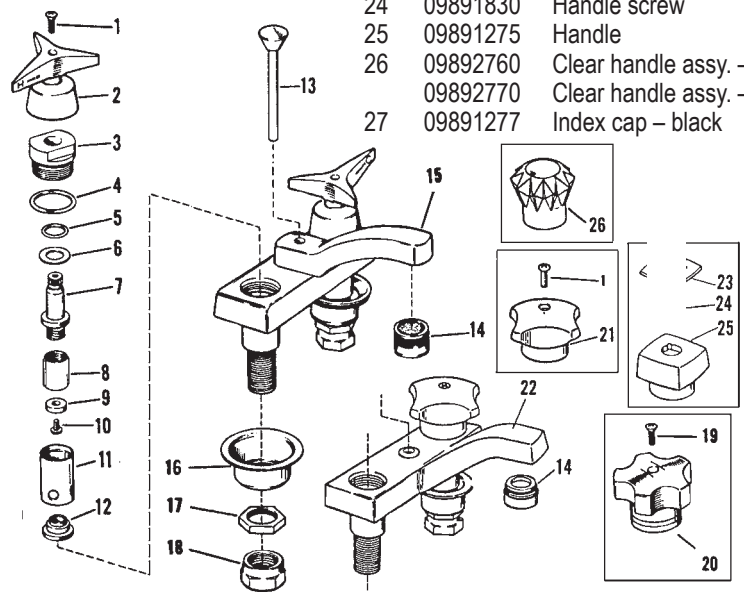

KOHLER TRITON & CONSTELLATION CENTRA FITTINGS K-6960, K-7401, K-7403-K-7406, K-7408-7409

ITEM	PART #	DESCRIPTION	ITEM	PART #	DESCRIPTION
1	09893930	Handle screw	20	09892070	Handle - cold
2	09892652	Handle - cold		09892080	Handle - hot
	09892654	Handle - hot	21	09893032	Handle - cold
3	09892088	Bonnet		09893034	Handle - hot
4	41001026	O-Ring	22		Body (Triton II)
5	41001003	O-Ring	23	09891276	Index cap - white
6	09892090	Washer	24	09891830	Handle screw
7	09892156	Hot & cold stem (used with item 20)	25	09891275	Handle
	09892155	Cold stem	26	09892760	Clear handle assy. - cold
8	09891090	Hot & cold plunger (use w/ #09892156)		09892770	Clear handle assy. - hot
	09891100	Cold plunger	27	09891277	Index cap - black
9	42690110	Seat washer			
10	09892240	Screw			
11	09892230	Sleeve			
12	42000570	Renewable seat			
5-12	43401021	Hot & cold stem assy. (plastic)			
	43401022	Cold stem assy. (plastic)			
	43401019	Hot stem assy (brass)			
	43401020	Cold stem assy (brass)			
13	09893680	Lift rod			
14	45972008	Aerator			
15		Body			
16	09892100	Spacer			
17	09891652	Locknut			
18	09891784	Coupling nut			
19	09891044	Screw