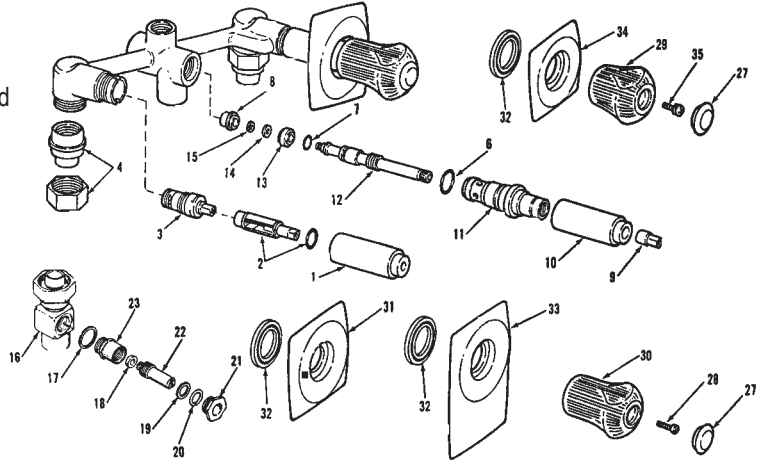

FAUCET REPAIR

KOHLER CORALAIS BATH & SHOWER FITTING K-15131, K-15132, K-15133

ITEM	PART #	DESCRIPTION
1	09895020	Plug button
1-3	09896100	Handle kit
4		Cap - specify finish
5		Bonnet - specify finish
6		Sleeve - specify finish
7-9	09891575	Valve cartridge
8-11	09894520	Valve service kit
13-14	09891674	Screw kit (2 of each item)
25-29	09891676	Valve service kit (2 of each item)
27-29	09891678	Stop valve stem kit (2 of each item)
30	09893070	Cartridge (used on K-15132 only)

KOHLER CORALAIS BATH & SHOWER FITTING K-15231, K-15234

ITEM	PART #	DESCRIPTION
1	09896060	Sleeves CP (2)
2	09894567	Stem extensions w/o-rings (2)
3	09894565	Stem (closes counter clockwise) Hot & Cold
	09894505	Stem (closes clockwise) Hot
4	09896054	Unions (2)
6-9	09896050	Diverter service kit
6-15	09896052	Diverter assembly
17-20	09890774	Stop valve service kit (2 of each item)
27	09894550	Plug buttons (H,C,D)
31	09896010	Escutcheons (2 of item 31 & 32)
33	09896012	Escutcheons - valve w/stops (2 of 32 & 33)
34	09896040	Escutcheon - Diverter (1 of item 32 & 34)

KOHLER DIVERTER REPAIR PARTS

ITEM	PART #	DESCRIPTION
1	09890310	Stem
3	09890270	Spring
4	09890250	Disc
5	09893000	Nut
6	09892430	Gasket
7	09892420	O-Ring
8	09892410	Plug
9	09892492	Stream breaker
10	09892480	Plug