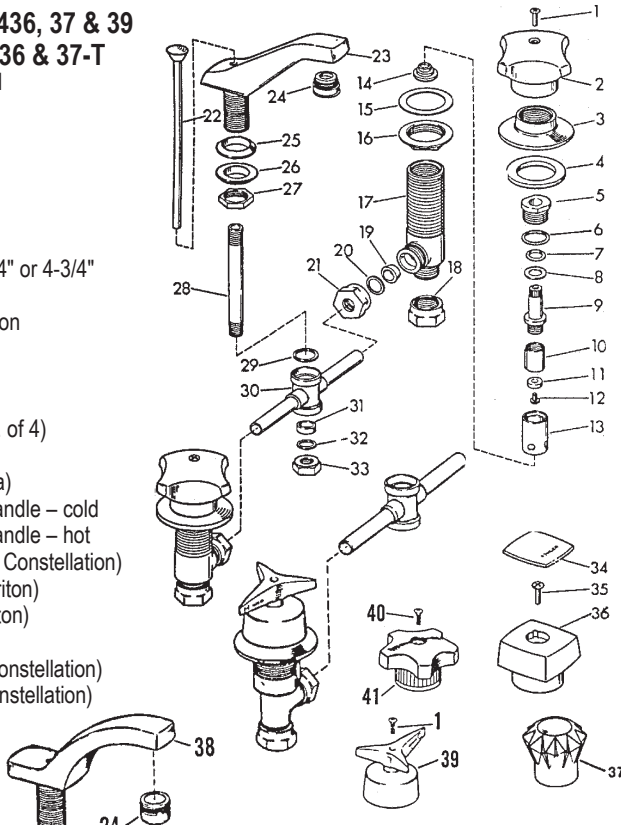

ITEM	PART #	DESCRIPTION	ITEM	PART #	DESCRIPTION
1	09893930	Handle screw	21	09891784	Coupling nut
2	09893036	Handle – cold	22	09893680	Lift rod
	09893038	Handle – hot	23		Spout
3	09892140	Escutcheon	24	45971002	Aerator
4	09892270	Washer	25, 26	09891840	Washer
5	09890260	Bonnet	27	09891841	Locknut
6	41001025	O-ring	28		Lift rod sleeve 4" or 4-3/4"
7	41001003	O-ring	29	09891800	Gasket
8	09892090	Washer	30	09892300	Cross connection
9	09892156	Stem – hot & cold	31	09892110	Packing
	09892155	Stem – cold	32	09892120	Friction ring
10	09891090	Plunger – h/c (plastic)	33	09892150	Locknut
	09891100	Plunger – cold (plastic)	34	09891286	Index caps (pk. of 4)
11	42690110	Seat washer	35	09891830	Handle screw
12	09892240	Screw	36	09891278	Handle (Alterna)
13	09892230	Sleeve	37	09892758	Clear acrylic handle – cold
14	42000570	Renewable seat		09892759	Clear acrylic handle – hot
7-14	43401021	Stem assembly (h/c)	38		Spout (Triton & Constellation)
	43401022	Stem assembly (cold)	39	09892656	Cold handle (Triton)
	43401019	Brass stem assembly (hot)		09892657	Hot handle (Triton)
	43401020	Brass stem assembly (cold)	40	09891044	Handle screw
15	09891670	Washer	41	09891056	Cold handle (Constellation)
16	09891955	Locknut		09891058	Hot handle (Constellation)
17		Valve body			
18	09891784	Coupling nut			
19	09890320	Slip joint washer			
20	09890330	Friction washer