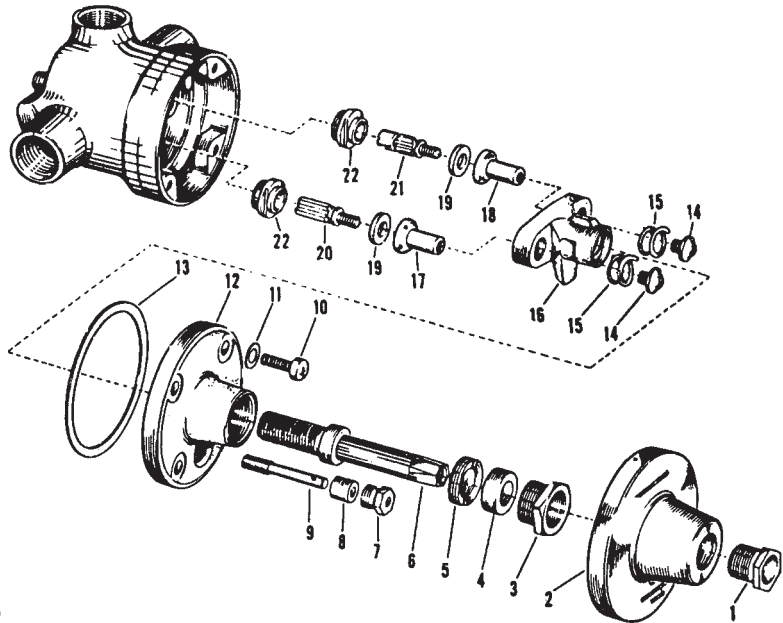

KOHLER TRITON & CONSTELLATION

ITEM	PART #	DESCRIPTION
1	09893930	Handle screw
2	09892642	Triton handle - cold
	09892644	Triton handle - hot
3	09891059	Escutcheon
4	09892060	Bonnet
5	41001026	O-Ring
6	41001003	O-Ring
7	09892090	Washer
8	09892156	Stem - hot & cold
	09892155	Stem - hot (Triton)
9	09891090	Plunger - hot & cold
	09891100	Plunger - hot (Triton)
10	42690110	Seat washer
11	09892240	Screw
12	09892230	Sleeve
13	42000570	Renewable seat
6-13	43401019	Hot & cold stem assy.
	43401020	Hot stem assy. - Triton
14	09891044	Screw

ITEM	PART #	DESCRIPTION
15	09891057	Diverter handle
16	09891059	Escutcheon
17	09892060	Bonnet
18	41001026	O-Ring
19	41001003	O-ring
20	09892090	Washer
21	09892156	Stem
22	09891067	Sleeve
23	09891110	Stem (plunger)
24	09891070	Seat
25	09891080	Diverter seat
26	42720230	Screw
27	09891140	Union nut
28	09891150	Union for 1/2" IP
29	09891056	Handle - cold
	09891058	Handle - hot
30	09891044	Handle screw

INTERNET INQUIRIES AND ORDERS CALL US TOLL FREE 877-258-2572
www.plumbingspecialties.com

FAUCET REPAIR

KOHLER NIEDECKEN EXPOSED MIXER PARTS (KNEE ACTION FITTING)

ITEM	PART #	DESCRIPTION
1	09894700	Dial bushing
2	09894702	Dial for K-13715/K-13710
3	09894706	Stuffing nut
4	09890840	Stem packing
5	09890780	Bushing
6	09894708	Stem
7	09894710	Nut
8	09894711	Stem packing
9	09894712	Regulating screw
10	09894714	Cover screws & gasket
12		Cover
13	09890786	Cover gasket
14	09894720	Screws (2)
15	09894722	Spring (2)
16	09894724	Yoke
17		Disc holder (see 22 & 23)
18		Disc holder (see 22 & 23)
19	09894728	Seat washer (2)
20	09894730	Hot plunger
21	09894732	Cold plunger
14-21	09890842	Yoke & plunger assy. for K-3715
	09890844	Yoke & plunger assy. for K-3710
22	09894734	Renewable seat w/gasket
	09890788	Seat wrench for exposed Niedecken valve