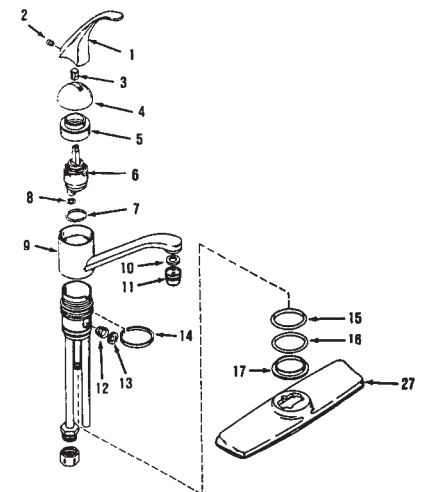

KOHLER CORALAIS SINGLE HANDLE SINK FITTING

ITEM	PART #	DESCRIPTION
1-3	09894970	Lever handle kit CP
4	09894972	Cap kit CP
5	09894976	Bonnet CP
6	09894980	Valve kit (item 6 & 7, 2 of item 8)
7-8	09894986	Washer kit
9	09894990	Spout kit CP (items 9, 10, 11)
10-11	09891435	Aerator
12-13	09894994	Diverter
14-17	09895000	Spout service kit