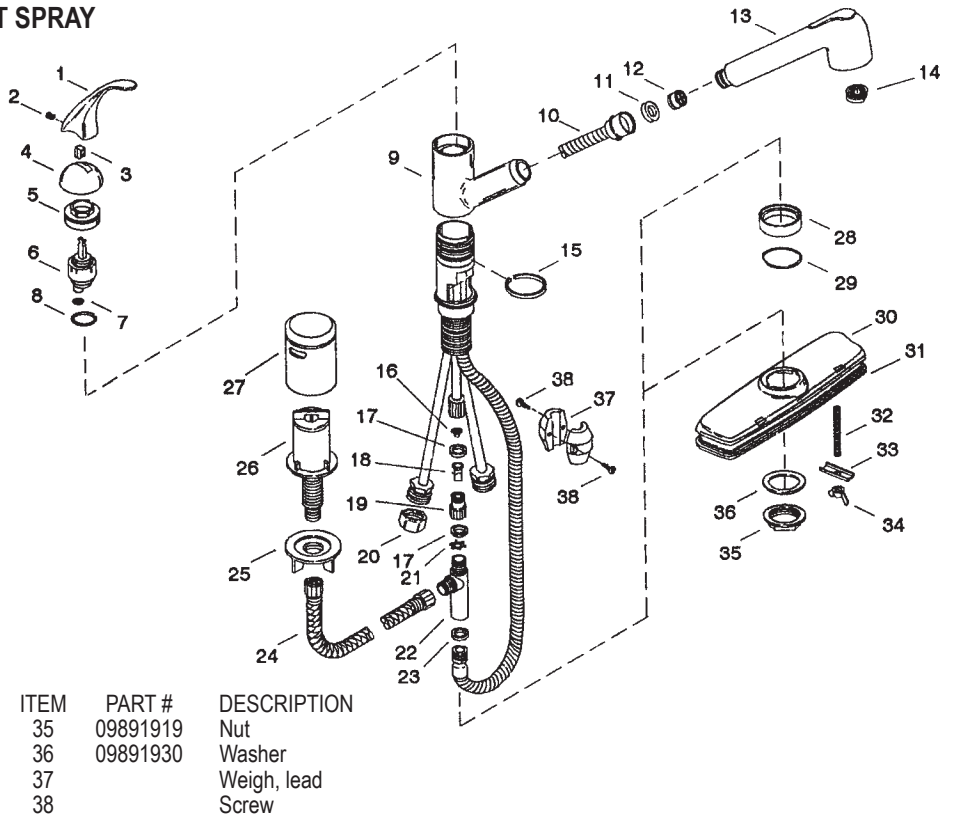

ITEM	PART #	DESCRIPTION
21	09891044	Handle screw
22	09890627	Handle – hot
	09890628	Handle – cold

ITEM	PART #	DESCRIPTION
23	09890425	Spout flange
24	45732004	Diverter
25	09894910	Brass locknut

INTERNET INQUIRIES AND ORDERS CALL US TOLL FREE 877-258-2572
www.plumbingspecialties.com

FAUCET REPAIR

CORALAIS SINK FAUCET W/PULL-OUT SPRAY

ITEM	PART #	DESCRIPTION
1-3	09894970	Lever handle kit
4	09894972	Cap, molded chrome
5	09894976	Bonnet
6	09891575	Valve kit (items 6 & 7, 2 of item 8)
7-8	09894986	Washer kit
9		Hub insert assembly
10	09896230	Hose
11	09896232	Gasket
12	09896234	Restrictor, backflow
12-14	09896240	Spray – white
14	09896236	Aerator
15	09896238	Bearing – spout
16		Flow control
17		Washer
18		Check valve duckbill
19		Check valve fitting
20		Coupling nut
23	09894728	Washer
24		Hose
25		Nut
26		Vacuum breaker
27		Cover
28		Escutcheon shank
29	41001048	O-ring
30		Shroud
31		Undercover
32		Stud
33		Channel
34		Wing nut