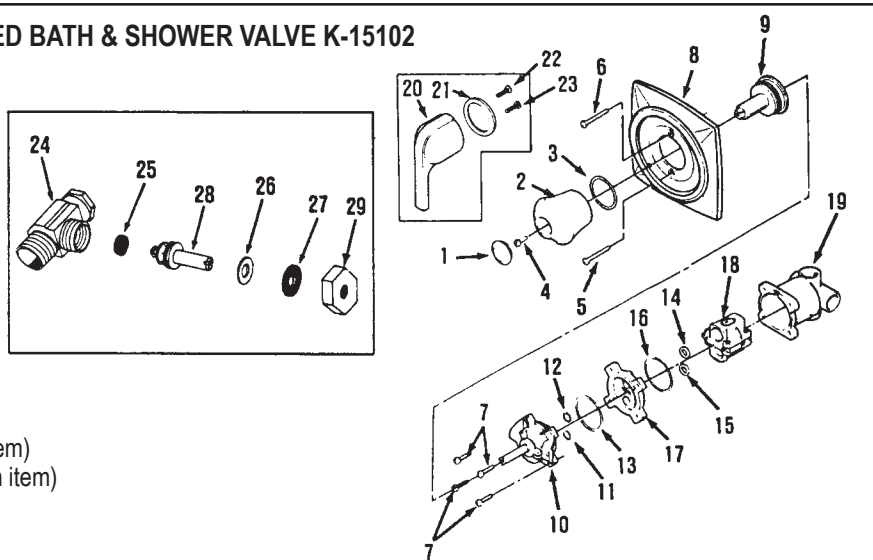

KOHLER CORALAIS PRESSURE BALANCED BATH & SHOWER VALVE K-15102

ITEM	PART #	DESCRIPTION
1	09895020	Plug button
1-4	09895030	Handle kit
4	09895050	Screw kit (1 item 4-6, 22 & 23, 4 item 7)
8	09894979	Dial plate
9	09895040	Stem adapter
10	09895042	Valve kit (1 of item 10-13)
	09894520	Valve service kit (1 of item 11-16)
16-17	09891672	Adapter
18	09893070	Cartridge
20-23	09895034	Lever handle kit CP
25-29	09891676	Valve service kit (2 of each item)
27-29	09891678	Stop valve stem kit (2 of each item)