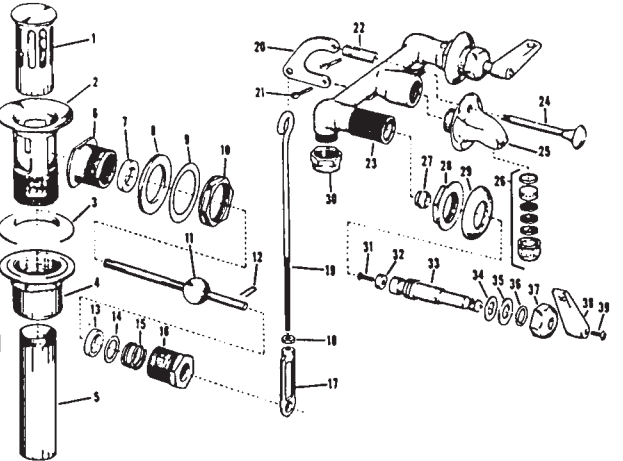

ITEM	PART #	DESCRIPTION
14	09891784	Coupling nut
15	09891784	Coupling nut
16	09890320	Slip joint washer
17	09890330	Friction washer
18	09891840	Washer
19		Friction washer
20	09891841	Locknut
21	09891800	Gasket
22	09892110	Packing
23	09892120	Friction ring
24	09892150	Locknut
25		Cross connection
26	45972008	Aerator
27		Spout
28	09890405	Lift rod
29	09891366	Handle screw
30	09891524	Shoreham lever handle

ITEM	PART #	DESCRIPTION
22	NLA	Valve body
23		Push rod
24	09892158	Spout
25		Aerator
26	45971002	Renewable seat
27	42000590	Nut
28	09894910	Flange
29	09892157	Nut
30	09891784	Screw
31	42720230	Seat washer
32	42690110	Stem/washer/screw – hot
33	43401031	Stem/washer/screw – cold
34	09891820	Washer
35	09894912	O-ring
36	41004011	Bonnet Nut
37	09891994	Handle – cold
38	09891982	Handle – hot
39	09891830	Handle screw