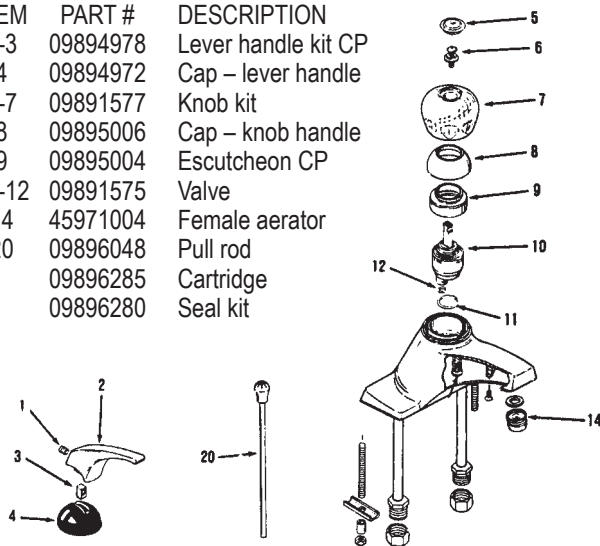

KOHLER CORALAI K-15181 FITTING

ITEM	PART #	DESCRIPTION
1-3	09894978	Lever handle kit CP
4	09894972	Cap – lever handle
5-7	09891577	Knob kit
8	09895006	Cap – knob handle
9	09895004	Escutcheon CP
10-12	09891575	Valve
14	45971004	Female aerator
20	09896048	Pull rod
	09896285	Cartridge
	09896280	Seal kit