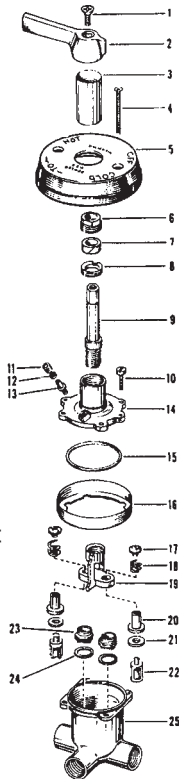

KOHLER NIEDECKEN BUILT-IN MIXER K-7000, K-7027-28, K-7076, K-7205, K-7224, K-7300-01

ITEM	PART #	DESCRIPTION
1	09890778	Screw
2	09891068	Handle
3		Sleeve
4	09890920	Dial screw
5	NLA	Cover
6	09890910	Packing nut
7	09890840	Stem packing
8	09890780	Bushing
9	09890850	Stem 3-5/8"
	09891060	Stem 3-1/32"
10	09890830	Cover screw
11	09890820	Packing nut
12	09890822	Packing
13	09890810	Regulating screw
14	09890790	Cover
15	09890890	Gasket
16	NLA	
17-20		See item 17-22
21	09890880	Seat washer
22	09890860	Cold plunger
	09890865	Hot plunger
17-22	09891470	Yoke assy. - bottom outlet includes item 7 & 15
	09891480	Yoke assy. - top outlet includes items 7 & 15
23	09890870	Renewable seat
24	09890900	Seat gasket
25		Body
	09891460	Repair kit (items 7, 15, 21, 23, 24)
	09890845	Niedecken seat wrench (not shown)