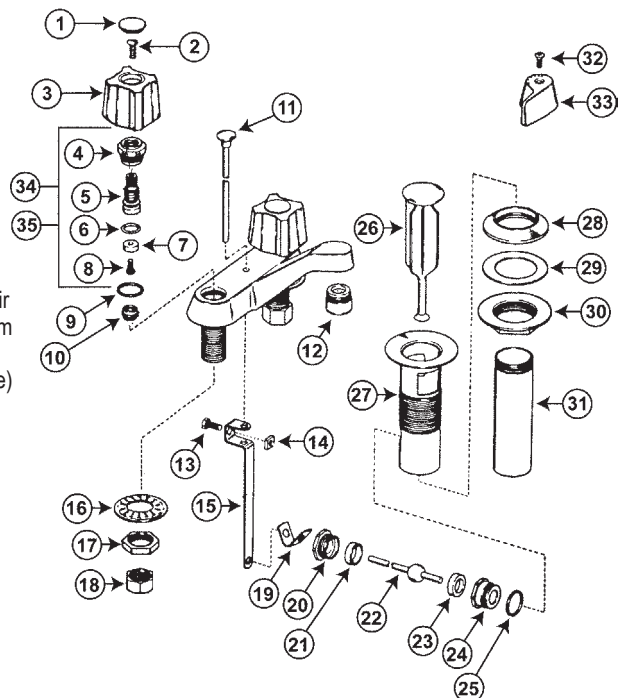

FAUCET REPAIR

KOHLER TREND & SHOREHAM FITTINGS K-10800, K-11800, K-11800-PH AND K-11800-B

ITEM	PART #	DESCRIPTION	ITEM	PART #	DESCRIPTION
1	09890700	Index button – blue	21	09890470	Bearing
	09890710	Index button – red	22	09892505	Ball lever
2	42720230	Screw	23	09890470	Bearing
3	09890630	Clear acrylic handle	24	09890450	Ball socket
	09890760	Charcoal acrylic handle	25	09890200	Gasket
	09890640	Chrome handle	26	09891560	Stopper
4	09890396	Bonnet	27	09892486	Drain body
	09890398	Bonnet for cold lever handle	28	09891850	Gasket
5	09890408	Stem	29	09891980	Washer
	09890406	Stem – cold lever handle	30	09890448	Locknut
6	41001002	O-ring	31	50552293	Tailpiece
7	42690110	Seat washer	32	09891044	Screw
8	42720230	Screw	33	09890625	Handle – pair
9	09890400	Washer	34	43401002	Hot/cold stem
10	42000550	Renewable seat	35	43401001	Cold stem (lever handle)
11	09890405	Lift rod			
12	45972008	Aerator			
13	09890230	Screw			
14	09890220	Nut			
15	09893670	Connecting link			
16	09891835	Washer			
17	09891652	Locknut			
18	09891784	Coupling nut			
19	09890190	Clip			
19-25	09890540	Ball lever assembly			
20	09890460	Socket nut			