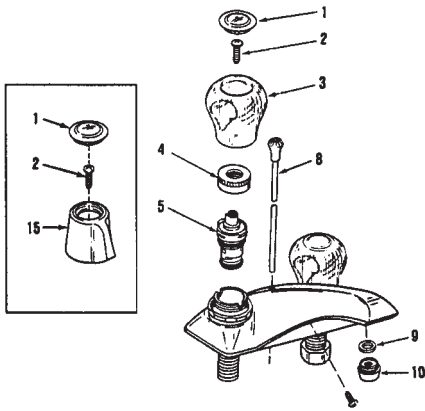

FAUCET REPAIR

KOHLER CORALAIS K-15240-41 FITTING

ITEM	PART #	DESCRIPTION
1	09894550	Plug buttons (hot & cold)
1-3	09894560	Handles (hot & cold)
4	09896058	Bonnets (2)
5	09894505	Valve assembly hot & cold
	09894565	Valve assembly cold (lever handle)
8	09896048	Lift rod
9-10	09891436	Aerator – female
	09891435	Aerator – male
15	09896070	Handle kit – blade (hot & cold)