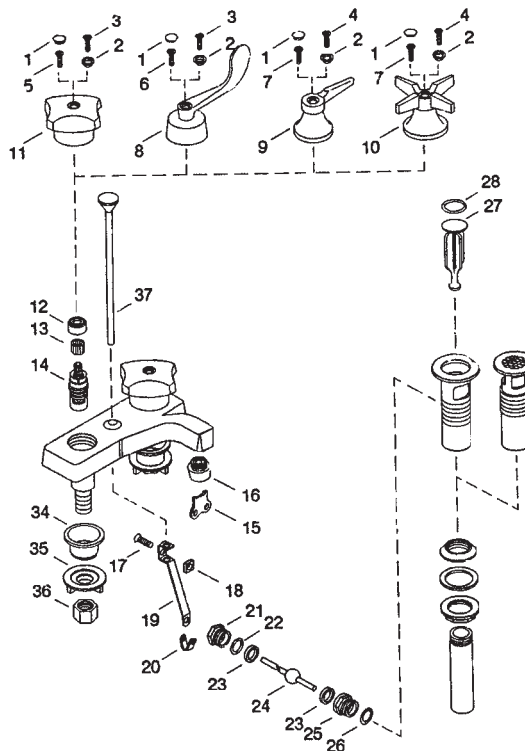

KOHLER TRITON LAVATORY FAUCET K-7400 SERIES

ITEM	PART #	DESCRIPTION
1	09896208	Chrome plug button
2	09896206	Button cap - red
	09896204	Button cap - blue
3	09896252	Screw
4	09896254	Screw 8-32 X 3/4
5	09896202	Screw
6	42720230	Screw
7	42720230	Screw
8		Wrist handle & bonnet
9		Lever handle - small bonnet assy.
10		4 - arm handle & bonnet assy.
11	09896270	Chrome handle & bonnet assy.
12	09896262	Stabilizer kit (2 ea)
13	09893406	Spline adapter (not for wrist handle)
14	09891578	Ceramic valve (clockwise close - hot)
	09891579	Ceramic valve (counter clockwise close - cold)
15-16		VP aerator w/ wrench
17	09890230	Screw
18	09890220	Nut
19	09893670	Link
20	09890190	Clip spring
21		Nut
22	09892500	Washer
23	09892490	Washer
24	09890540	Ball lever
25	09892489	Trip lever housing
26	09890200	Gasket
27-28	09892484	Stopper w/ o-ring
28	41001020	O-ring
37	09893680	Connecting rod