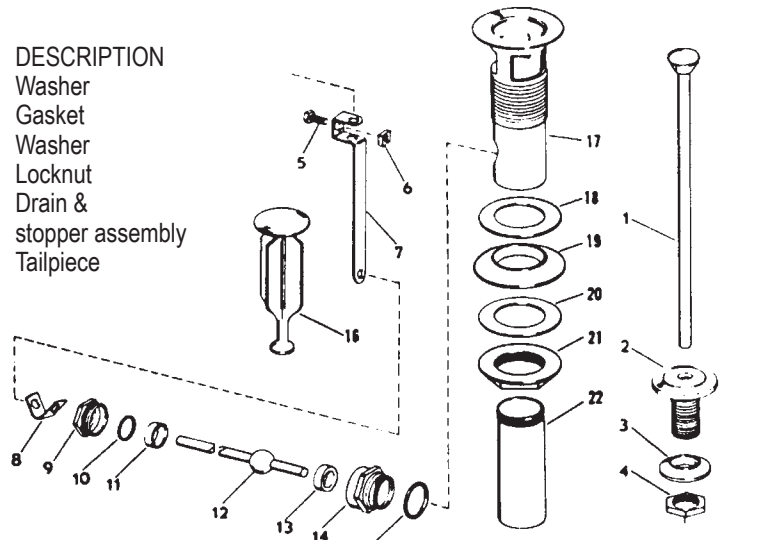

KOHLER SYNCHRO POP-UP DRAIN PARTS K-7701

ITEM	PART #	DESCRIPTION
1	09890405	Lift rod
2-4	09890476	Flange & nut assembly
5	09890230	Screw
6	09890220	Nut
7	09893670	Connecting rod
8	09890190	Clip
9	09892489	Packing nut
10	09892500	Washer
11	09892490	Packing
12	09890464	Ball lever
13	09892490	Packing
14	09892488	Housing
15	09890200	Gasket
8-15	09892505	Ball lever assembly
16	09892484	Brass stopper
17	09892486	Drain body

ITEM	PART #	DESCRIPTION
18	09891980	Washer
19	09891850	Gasket
20	09891980	Washer
21	09890448	Locknut
16-21	09890380	Drain & stopper assembly
22	50552293	Tailpiece