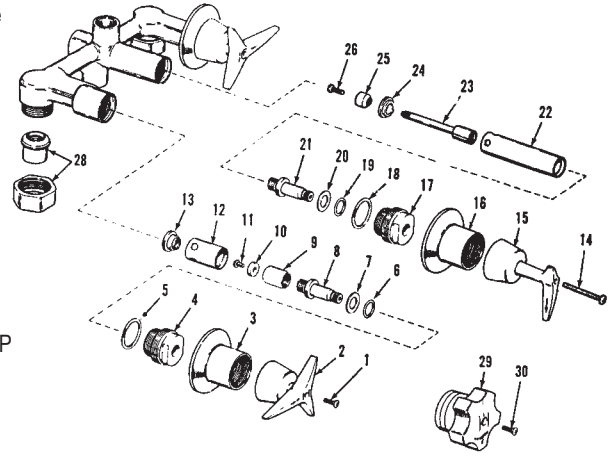

KOHLER TRITON & CONSTELLATION

ITEM	PART #	DESCRIPTION
1	09893930	Handle screw
2	09892642	Triton handle - cold
	09892644	Triton handle - hot
3	09891059	Escutcheon
4	09892060	Bonnet
5	41001026	O-Ring
6	41001003	O-Ring
7	09892090	Washer
8	09892156	Stem - hot & cold
	09892155	Stem - hot (Triton)
9	09891090	Plunger - hot & cold
	09891100	Plunger - hot (Triton)
10	42690110	Seat washer
11	09892240	Screw
12	09892230	Sleeve
13	42000570	Renewable seat
6-13	43401019	Hot & cold stem assy.
	43401020	Hot stem assy. - Triton
14	09891044	Screw

ITEM	PART #	DESCRIPTION
15	09891057	Diverter handle
16	09891059	Escutcheon
17	09892060	Bonnet
18	41001026	O-Ring
19	41001003	O-ring
20	09892090	Washer
21	09892156	Stem
22	09891067	Sleeve
23	09891110	Stem (plunger)
24	09891070	Seat
25	09891080	Diverter seat
26	42720230	Screw
27	09891140	Union nut
28	09891150	Union for 1/2" IP
29	09891056	Handle - cold
	09891058	Handle - hot
30	09891044	Handle screw