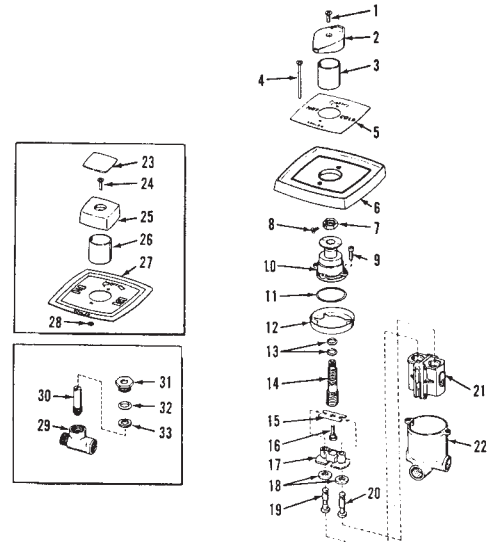

FAUCET REPAIR

KOHLER TRITON II & ALTERNA RITE-TEMP FITTING

ITEM	PART #	DESCRIPTION	ITEM	PART #	DESCRIPTION
1	09893930	Handle screw	18	09893120	Seat washer
2	09893140	Handle	19	09893100	Hot plunger
3	09894920	Sleeve	20	09893110	Plunger
4	09894922	Screw	21	09893070	Pressure regulator
5	09894924	Face plate	22		Body
6		Escutcheon	23	09894934	Index cap (4pk)
7	09894928	Stop nut	24	09891830	Screw
8	09894930	Screw	25	09891268	Handle
9	09890830	Screw	26	09894920	Sleeve
10	09893130	Cap	27		Face plate
11	41001050	O-Ring	28	09894938	Washer
12		Shield	29		Body
13	41001027	O-Ring	30	09892196	Stem
14	09893145	Spindle	31	09891783	Packing nut
15	09893090	Bar	32	41001011	O-Ring
16	NLA	Screw	33	09891782	Washer
13-16	09893145	Spindle S/A	34	09891450	Valve repair kit
17	09893080	Retainer plate			Items 11, 13, 18-20