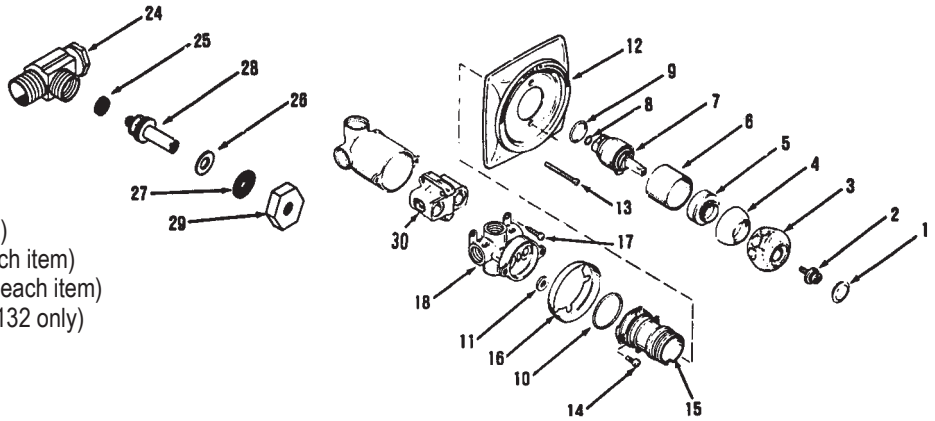

FAUCET REPAIR

KOHLER CORALAIS BATH & SHOWER FITTING K-15131, K-15132, K-15133

ITEM	PART #	DESCRIPTION
1	09895020	Plug button
1-3	09896100	Handle kit
4		Cap - specify finish
5		Bonnet - specify finish
6		Sleeve - specify finish
7-9	09891575	Valve cartridge
8-11	09894520	Valve service kit
13-14	09891674	Screw kit (2 of each item)
25-29	09891676	Valve service kit (2 of each item)
27-29	09891678	Stop valve stem kit (2 of each item)
30	09893070	Cartridge (used on K-15132 only)

KOHLER CORALAIS BATH & SHOWER FITTING K-15231, K-15234

ITEM	PART #	DESCRIPTION
1	09896060	Sleeves CP (2)
2	09894567	Stem extensions w/o-rings (2)
3	09894565	Stem (closes counter clockwise) Hot & Cold
	09894505	Stem (closes clockwise) Hot
4	09896054	Unions (2)
6-9	09896050	Diverter service kit
6-15	09896052	Diverter assembly
17-20	09890774	Stop valve service kit (2 of each item)
27	09894550	Plug buttons (H,C,D)
31	09896010	Escutcheons (2 of item 31 & 32)
33	09896012	Escutcheons - valve w/stops (2 of 32 & 33)
34	09896040	Escutcheon - Diverter (1 of item 32 & 34)

KOHLER DIVERTER REPAIR PARTS

ITEM	PART #	DESCRIPTION
1	09890310	Stem
3	09890270	Spring
4	09890250	Disc
5	09893000	Nut
6	09892430	Gasket
7	09892420	O-Ring
8	09892410	Plug
9	09892492	Stream breaker
10	09892480	Plug