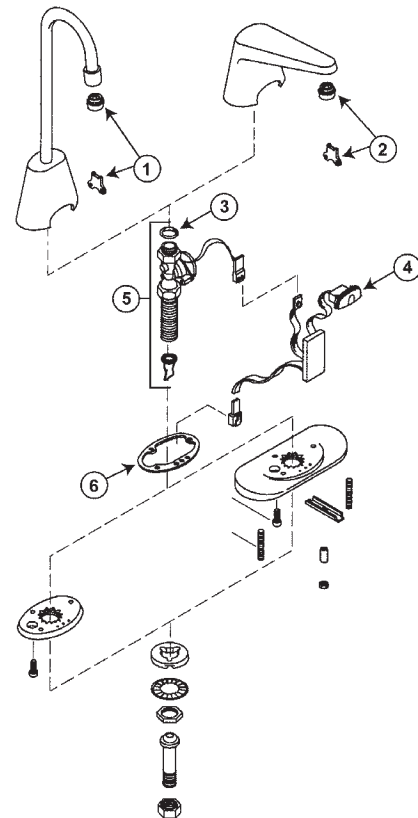

KOHLER TOUCHLESS ELECTRONIC FAUCET

ITEM	PART #	DESCRIPTION
1	45972022	V.P. aerator with wrench
2	45972020	V.P. aerator with wrench
3		O-ring
4	09896248	Sensor
5	09896250	Valve assembly
6		Gasket