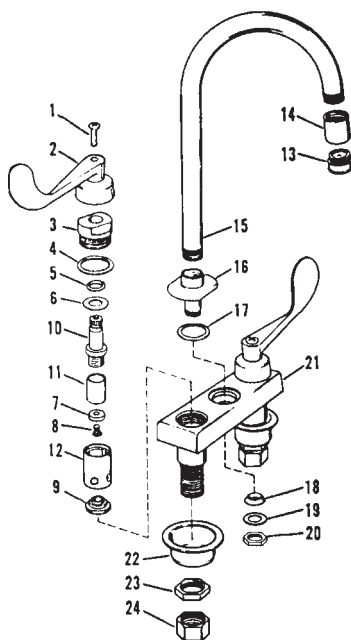

FAUCET REPAIR

KOHLER HOSPITAL LAVATORY FITTINGS K-13341, K-13343, K-13388, K-13375

ITEM	PART #	DESCRIPTION	ITEM	PART #	DESCRIPTION
1	09891830	Handle screw	28	09892150	Locknut
2	09892680	4" Wrist handle – cold	29	09892271	Spout
	09892690	4" Wrist handle – hot	30	09891956	Adapter
3	09892140	Escutcheon	31	09892350	Aerator
4	09892270	Washer	32	09893680	Lift rod
5	09890260	Bonnet	33		Spout body
6	41001025	O-Ring	34		Lift rod sleeve
7	41001003	O-Ring	35		Cross connection
8	09892090	Washer	36	09891800	Gasket
9	42690110	Seat washer	37		Cross connection
10	09892240	Screw	38	09891800	Gasket
11	42000570	Renewable seat	39	09892296	Clamping nut
12	09892156	Stem – hot			
	09892155	Stem – cold			
13	09893300	Plunger – cold			
	09893290	Plunger – hot			
14	09892230	Sleeve			
7-14	43401019	Stem assy.- cold			
	43401020	Stem assy.- hot			
15	09891670	Washer			
16	09891955	Locknut			
17		Valve body			
18	09891784	Coupling nut			
19	09891784	Coupling nut			
20	09890330	Friction washer			
21	09890320	Slip joint washer			
22	09891840	Washer			
23	09891840	Washer			
24	09891841	Locknut			
25	09891800	Gasket			
26	09892110	Packing			
27	09892120	Friction ring			

KOHLER LAVATORY GOOSENECK SPOUTS

ITEM	PART #	DESCRIPTION
1	09891784	Coupling nut
2	09891652	Locknut
3	09892130	Sleeve
4	09891840	Washer
5	09892204	Shank
6	09892274	Spout (note 1)
7	09891956	Adapter
8	09892350	Aerator
9-12	09891258	Spray assembly
10-12	09891574	Spray face
13	09891962	Spout (note 2)

Note 1: Center of inlet = 3-34"
Note 2: Center of inlet to center of outlet = 5"

KOHLER K-13358 HOSPITAL LAVATORY FITTING