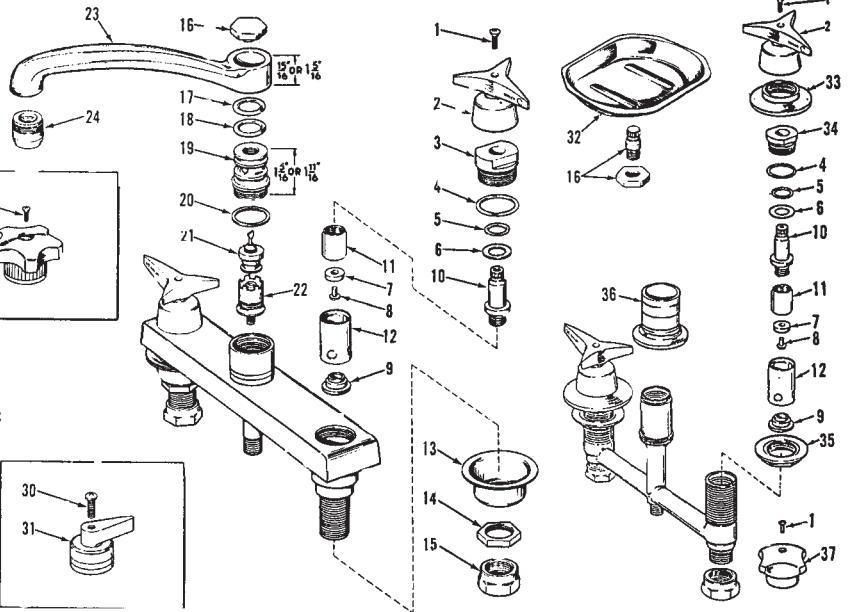

FAUCET REPAIR

KOHLER TRITON & CONSTELLATION

ITEM	PART #	DESCRIPTION
1	09893930	Handle screw
2	09892652	Handle – cold
	09892654	Handle – hot
3	09892088	Bonnet
4	41001025	O-ring
5	41001003	O-ring
6	09892090	Washer
7	42690110	Seat washer
8	09892240	Screw
9	42000570	Renewable seat
10	09892156	Hot & cold stem
	09892155	Cold stem (Triton)
11	09891090	Hot & cold plunger, plastic
	09893290	Brass plunger (hot)
	09893300	Brass plunger (cold)
	09891100	Cold plunger (Triton), plastic
12	09892230	Sleeve
5-12	43401021	Hot & cold assy.
	43401022	Cold stem assy.
13	09892100	Spacer
14	09891652	Locknut
15	51000040	Coupling nut
16	09892153	Spout cap
	09892180	Post – or soap dish
	09892190	Cap nut for soap dish
17-18	41001005	O-ring
19	09892152	Spout post 1-5/16"
	09892440	Spout post 1-11/16"
20	09892610	Gasket
21-22	45732004	Diverter
23	09892360	Spout (15/16")
	09892450	Spout (1-5/16")

ITEM	PART #	DESCRIPTION
24	45972008	Aerator
28	09891044	Handle screw
29	09892070	Handle – cold
	09892080	Handle – hot
30	09891830	Handle screw
31	09892390	Handle – cold
	09892400	Handle – hot

ITEM	PART #	DESCRIPTION
32	09892320	Soap dish
33	09892386	Flange w/ washer
34	09890260	Bonnet
35	09890276	Locknut
36	09892556	Escutcheon
37	09893036	Handle – cold
	09893038	Handle – hot

KOHLER TREND & SHOREHAM KITCHEN FITTINGS

ITEM	PART #	DESCRIPTION
1	09890700	Index button – blue
	09890710	Index button – red
2	42720230	Screw
	09891486	Handle screw (acrylic)
3	09890630	Clear acrylic handle
	09890640	Chrome handle
4	09890396	Bonnet
	09890398	Bonnet for cold lever handle
5	09890408	Stem
	09890406	Stem - cold for lever handle
6	41001002	O-ring
7	42690110	Seat washer
8	42720230	Screw
4-8	43401002	Hot & cold stem assy.
	43401001	Cold stem assy. – lever handle
9	09890400	Gasket
10	42000550	Renewable seat
11		Body
12	09892350	Aerator
13	09890440	Spout w/ aerator
14	41001021	O-ring
15	45732008	Diverter
16	51000042	Washer
17	51000048	Locknut
18	51000040	Coupling nut
19	09891438	Flange
20	43401016	Hot & cold stem assy.
	43401017	Cold stem assy. – lever handle