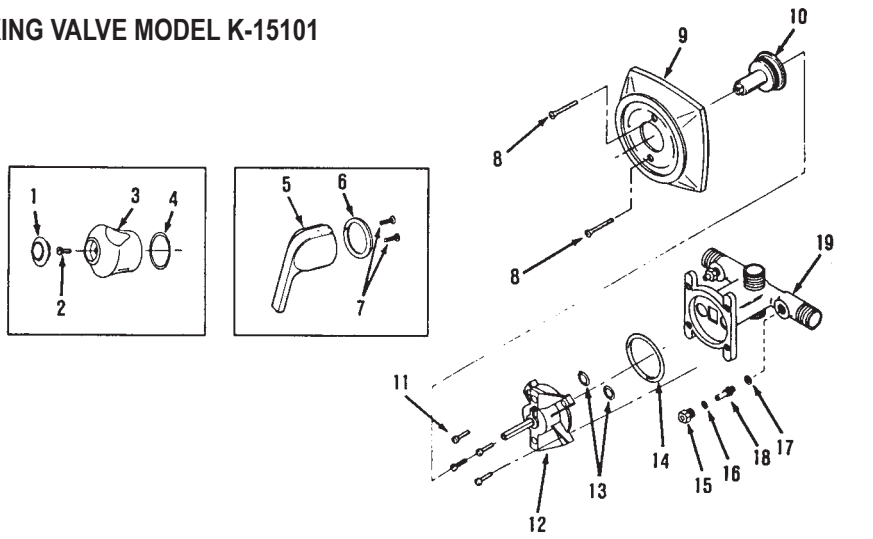

KOHLER CORALAIS BATH & SHOWER MIXING VALVE MODEL K-15101

ITEM	PART #	DESCRIPTION
1	09895020	Plug button
2		See item 7
1-4	09895030	Handle kit
5-7	09895034	Lever handle kit CP
7	09895050	Screw kit (1 item 2, 2 item 7&8, 4 item 11)
9	09894979	Dial plate
10	09895040	Stem adapter
12	09895042	Valve kit (1 of item 12&14, 2 of item 13)
	09894520	Valve service kit (2 of item 13, 1 of item 14)
15-18	09895048	Stop stem kit