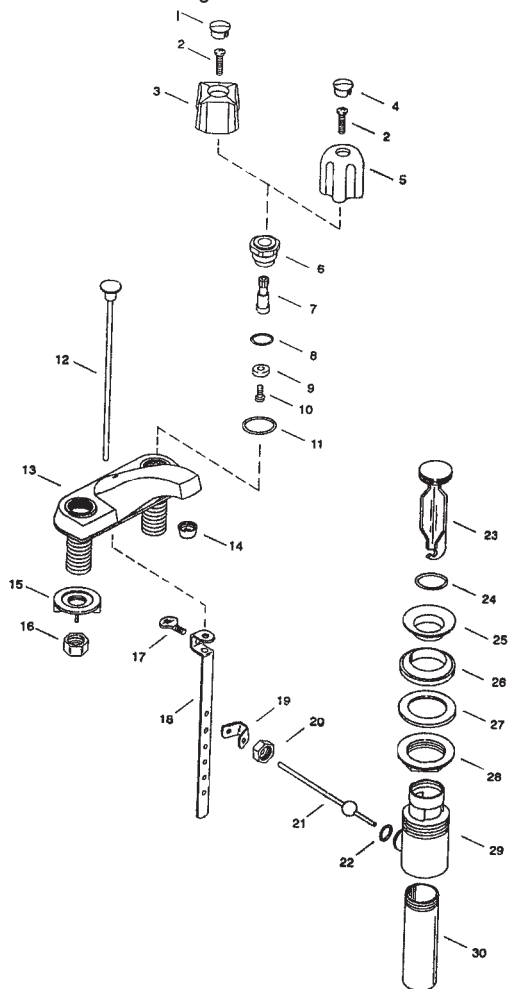

FAUCET REPAIR

KOHLER TREND LAVATORY K-11800 SERIES

ITEM	PART #	DESCRIPTION
1	09890700	Index button – blue
	09890710	Index button – red
2	42720230	Handle screw
3	09890640	Chrome handle – old style
4	09893945	Plug button – red
	09893950	Plug button – blue
5	09893940	Chrome handle – new style
6-11	43401001	Cold stem assembly
	43401002	Hot stem assembly
8	41001002	Stem o-ring
9	42690110	Seat washer
10	42720230	Bibb screw
11	09890400	Washer
12	09890405	Lift Rod
14	45971010	Aerator
18	40995020	Extension strap w/ screw
19	09890190	Spring clip
20		Nut
21	09896244	Rod assembly
22	09896246	Ball lever seat
23	09892570	Stopper w/ o-ring
24	41001020	O-ring