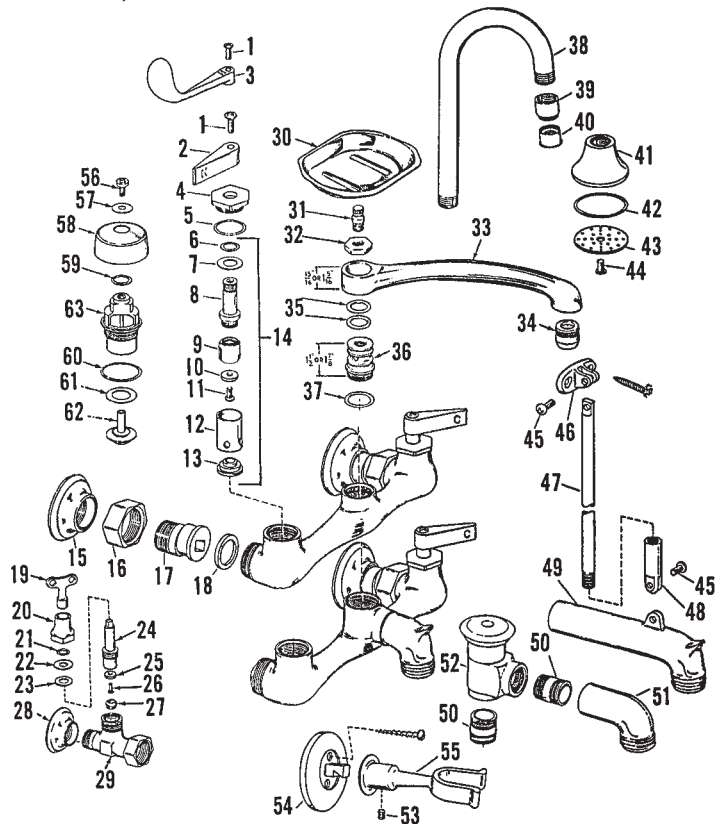

ITEM	PART #	DESCRIPTION
35	09891919	Nut
36	09891930	Washer
37		Weight, lead
38		Screw

KOHLER TRITON K-7827, K-7832 KITCHEN FAUCET W/SPRAY

ITEM	PART #	DESCRIPTION
1		Spout assembly (9-1/2")
2	09892506	Spout assembly (8")
3	45971004	Aerator
4	41001021	O-ring
5	09893004	Lower bushing
6	45732004	Diverter
7	51000040	Nut
8	21940315	Nut
9	09892100	Washer
10		Valve body
14	09891578	Ceramic valve (clockwise close)
	09891579	Ceramic valve (counter clockwise close)
15	09893406	Spline adapter (not for wrist handle)
16	09896200	Polished chrome handle & bonnet
17		Wrist blade handle assembly
18		Lever handle
19		4-Prong handle & bonnet assembly
20	09896202	Handle screw
21	09896204	Button cap – blue
	09896206	Button cap – red
22	09896208	Button cap – chrome
23	09896210	Screw
24	09896210	Screw
25	09896212	Screw

ITEM	PART #	DESCRIPTION
1	09891830	Handle screw
2	09891984	Handle – hot
	09891982	Handle – cold
3	09892647	4" Wrist handle – hot
	09892646	4" Wrist handle – cold
	09892649	6" Wrist handle – hot
	09892648	6" Wrist handle – cold
4	09892160	Bonnet
5	41001026	O-Ring
6	41001003	O-Ring
7	09892090	Washer
8	09892155	Stem – hot
	09892156	Stem – cold
9	09891090	Plunger – hot
	09891100	Plunger – cold
	09893290	Brass plunger – hot
	09893300	Brass plunger – cold
10	42690110	Seat washer
11	09892240	Screw
12	09892230	Sleeve
13	42000570	Renewable seat
14	43401021	Stem assy. – hot
	43401022	Stem assy. – cold
	43401020	Stem assy. – cold w/ brass plunger
	43401019	Stem assy. – hot w/ brass plunger
15		Flange
16	09892596	Coupling nut
17		Eccentric shank
18	09892590	Washer
19	09891722	Key
20		Bonnet nut
21	41001011	O-Ring
22	09892550	Washer
23	09892508	Washer
24	09891622	Stem
25	42690110	Seat washer
26	42720230	Screw
27	42000590	Seat
28		Flange
29		Body
19-29	09891590	Loose key stop assy.
30	09892320	Soap dish
31	09892180	Post
32	09892190	Nut
33	09892360	Spout w/ aerator 15/16"
	09892450	Spout w/ aerator 1-5/16"
34	45972008	Spout aerator
35	41001005	O-Ring