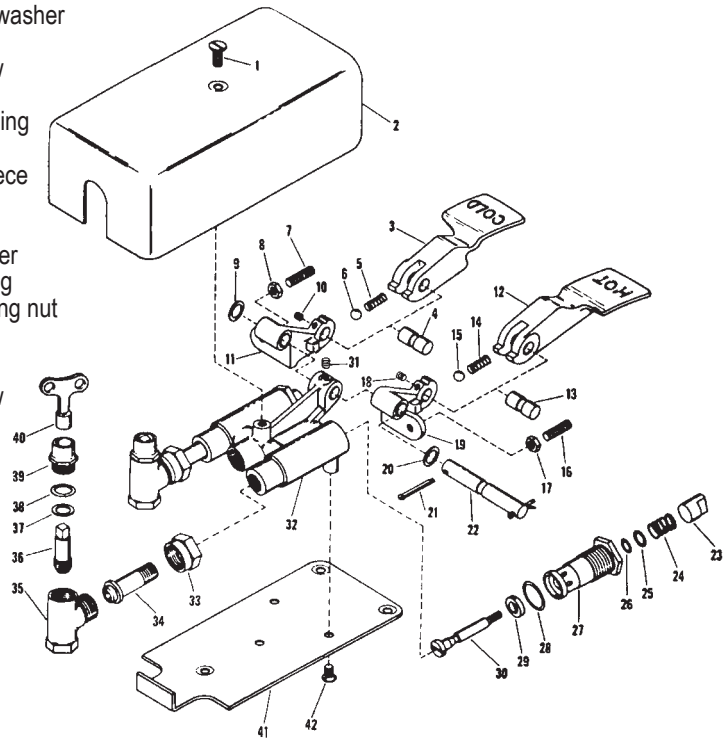

FAUCET REPAIR

KOHLER FLOOR MOUNTED PEDAL VALVE

ITEM	PART #	DESCRIPTION	ITEM	PART #	DESCRIPTION
1	09894674	Screw	29	09893120	Seat washer
2	09894673	CP cover	30	09894653	Stem
3	09894686	Cold pedal	31	09894664	Screw
4	09894665	Pin	32		Body
5	09894667	Spring	33	09891784	Coupling nut
6	09894668	Ball	34	09894675	Tailpiece
7	09894662	Screw	35		Body
8	09894648	Nut	36	09894680	Stem
9	09894654	Washer	37	09891782	Washer
10	09894666	Screw	38	41001011	O-Ring
11	09894659	Lever	39	09892038	Packing nut
12	09894688	Hot pedal	40	09891722	Key
13	09894665	Pin	41		Base
14	09894667	Spring	42	09894671	Screw
15	09894668	Ball			
16	09894662	Screw			
17	09894648	Nut			
18	09894666	Screw			
19	09894659	Lever			
20	09894654	Washer			
21	09891160	Cotter pin			
22	09894661	Shaft			
23	09894652	Push button			
24	09894657	Spring			
25	09894656	Washer			
26	41001001	O-Ring			
27	09894650	Sleeve			
28	41001007	O-Ring