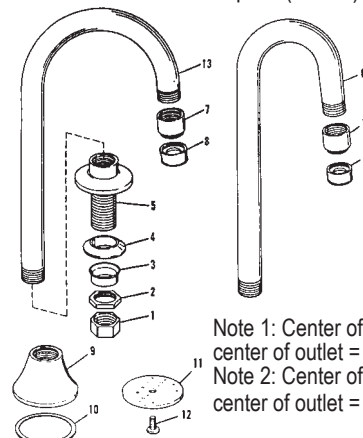

KOHLER LAVATORY GOOSENECK SPOUTS

ITEM	PART #	DESCRIPTION
1	09891784	Coupling nut
2	09891652	Locknut
3	09892130	Sleeve
4	09891840	Washer
5	09892204	Shank
6	09892274	Spout (note 1)
7	09891956	Adapter
8	09892350	Aerator
9-12	09891258	Spray assembly
10-12	09891574	Spray face
13	09891962	Spout (note 2)

Note 1: Center of inlet = 3-34"
Note 2: Center of inlet to center of outlet = 5"

KOHLER K-13358 HOSPITAL LAVATORY FITTING

ITEM	PART #	DESCRIPTION
1	09891830	Handle screw
2	09892670	4" Wrist handle – hot
	09892660	4" Wrist handle – cold
3	09892088	Bonnet
4	41001025	O-Ring
5	41001003	O-Ring
6	09892090	Washer
7	42690110	Seat washer
8	09892240	Screw
9	42000570	Renewable seat
10	09892155	Stem – hot
	09892156	Stem – cold
11	09893300	Plunger – cold
	09893290	Plunger – hot
12	09892230	Sleeve
5-12	43401019	Stem assy.- cold
	43401020	Stem assy.- hot
13	45972008	Aerator
14	09892170	Adapter
15	09892634	Spout
16	09892206	Adapter
17-20	09891568	Spout attachment kit
21		Body
22	09892100	Spacer
23	09891652	Locknut
24	51000040	Coupling nut