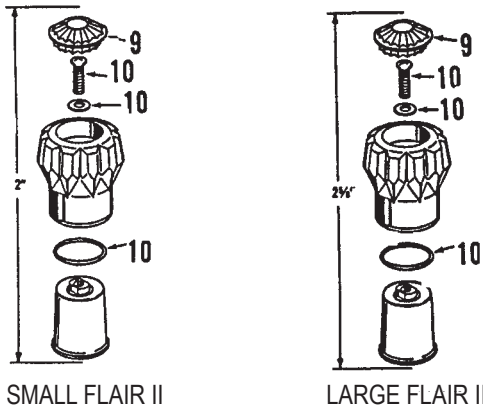

KOHLER FLAIR II HANDLES – NEW STYLE

ITEM	SMALL PART #	LARGE PART #	DESCRIPTION
9	09891638	09891636	Index cap – pair hot & cold
10	09891632	09891634	Screw & washer kit (2 of each)
11	09893372	09893374	Handle kit CP – pair hot & cold