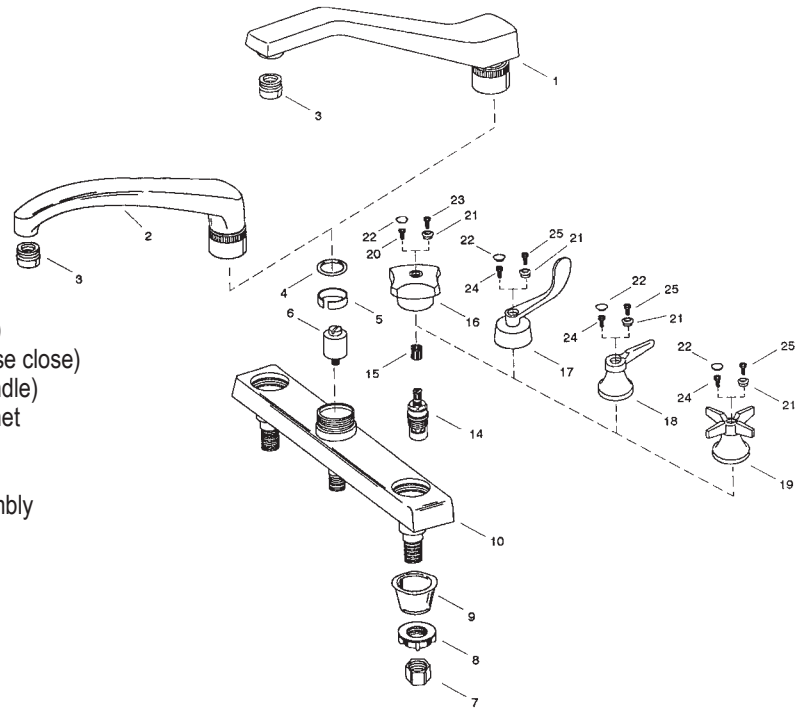

ITEM	PART #	DESCRIPTION
21	09891044	Handle screw
22	09890627	Handle – hot
	09890628	Handle – cold

ITEM	PART #	DESCRIPTION
23	09890425	Spout flange
24	45732004	Diverter
25	09894910	Brass locknut

INTERNET INQUIRIES AND ORDERS CALL US TOLL FREE 877-258-2572
www.plumbingspecialties.com

FAUCET REPAIR

CORALAIS SINK FAUCET W/PULL-OUT SPRAY

ITEM	PART #	DESCRIPTION
1-3	09894970	Lever handle kit
4	09894972	Cap, molded chrome
5	09894976	Bonnet
6	09891575	Valve kit (items 6 & 7, 2 of item 8)
7-8	09894986	Washer kit
9		Hub insert assembly
10	09896230	Hose
11	09896232	Gasket
12	09896234	Restrictor, backflow
12-14	09896240	Spray – white
14	09896236	Aerator
15	09896238	Bearing – spout
16		Flow control
17		Washer
18		Check valve duckbill
19		Check valve fitting
20		Coupling nut
23	09894728	Washer
24		Hose
25		Nut
26		Vacuum breaker
27		Cover
28		Escutcheon shank
29	41001048	O-ring
30		Shroud
31		Undercover
32		Stud
33		Channel
34		Wing nut

ITEM	PART #	DESCRIPTION
35	09891919	Nut
36	09891930	Washer
37		Weight, lead
38		Screw

KOHLER TRITON K-7827, K-7832 KITCHEN FAUCET W/SPRAY

ITEM	PART #	DESCRIPTION
1		Spout assembly (9-1/2")
2	09892506	Spout assembly (8")
3	45971004	Aerator
4	41001021	O-ring
5	09893004	Lower bushing
6	45732004	Diverter
7	51000040	Nut
8	21940315	Nut
9	09892100	Washer
10		Valve body
14	09891578	Ceramic valve (clockwise close)
	09891579	Ceramic valve (counter clockwise close)
15	09893406	Spline adapter (not for wrist handle)
16	09896200	Polished chrome handle & bonnet
17		Wrist blade handle assembly
18		Lever handle
19		4-Prong handle & bonnet assembly
20	09896202	Handle screw
21	09896204	Button cap – blue
	09896206	Button cap – red
22	09896208	Button cap – chrome
23	09896210	Screw
24	09896210	Screw
25	09896212	Screw