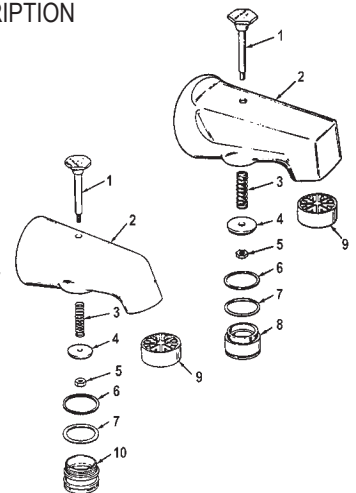

FAUCET REPAIR

KOHLER CORALAIS BATH & SHOWER FITTING K-15131, K-15132, K-15133

ITEM	PART #	DESCRIPTION
1	09895020	Plug button
1-3	09896100	Handle kit
4		Cap - specify finish
5		Bonnet - specify finish
6		Sleeve - specify finish
7-9	09891575	Valve cartridge
8-11	09894520	Valve service kit
13-14	09891674	Screw kit (2 of each item)
25-29	09891676	Valve service kit (2 of each item)
27-29	09891678	Stop valve stem kit (2 of each item)
30	09893070	Cartridge (used on K-15132 only)

KOHLER CORALAIS BATH & SHOWER FITTING K-15231, K-15234

ITEM	PART #	DESCRIPTION
1	09896060	Sleeves CP (2)
2	09894567	Stem extensions w/o-rings (2)
3	09894565	Stem (closes counter clockwise) Hot & Cold
	09894505	Stem (closes clockwise) Hot
4	09896054	Unions (2)
6-9	09896050	Diverter service kit
6-15	09896052	Diverter assembly
17-20	09890774	Stop valve service kit (2 of each item)
27	09894550	Plug buttons (H,C,D)
31	09896010	Escutcheons (2 of item 31 & 32)
33	09896012	Escutcheons - valve w/stops (2 of 32 & 33)
34	09896040	Escutcheon - Diverter (1 of item 32 & 34)

KOHLER BRAVURA & FLAIR II BATH & SHOWER FITTINGS

ITEM	PART #	DESCRIPTION
1	09893406	Spline adapters (2)
2	09891578	Cartridge
3-4	09891555	Unions (2)
22	09891434	Escutcheons (2)
23	09893374	Large Flair handles (pr)
	09891636	Index cap (H & C)

KOHLER DIVERTER REPAIR PARTS

ITEM	PART #	DESCRIPTION
1	09890310	Stem
3	09890270	Spring
4	09890250	Disc
5	09893000	Nut
6	09892430	Gasket
7	09892420	O-Ring
8	09892410	Plug
9	09892492	Stream breaker
10	09892480	Plug