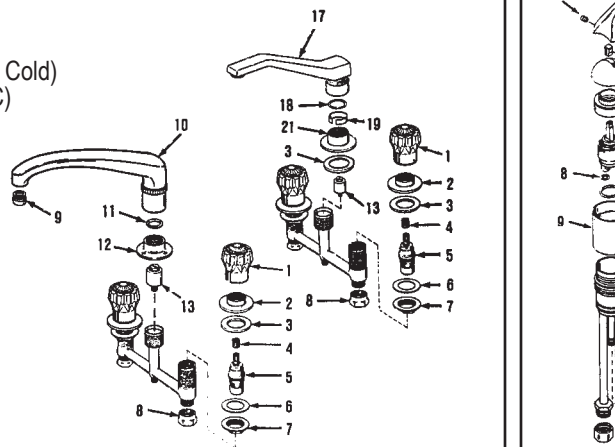

KOHLER FLAIR II SINK FITTINGS

ITEM	PART #	DESCRIPTION
1	09893372	Flair handle kit (Hot & Cold)
	09891638	Index cap - pair (H&C)
2	09891439	Escutcheon CP (2)
3	09892560	Washer
4	09893406	Spline adapters (2)
5	09891578	Cartridge
6-7	09891552	Washer & locknut
9	09891435	Aerator CP
9-11	09892506	Spout kit
12	09892504	Spout escutcheon
13	45732004	Diverter
17	09892566	Spout assy. CP
18	41001021	O-ring
19	09893004	Ring bushing
21	09892565	Spout escutcheon