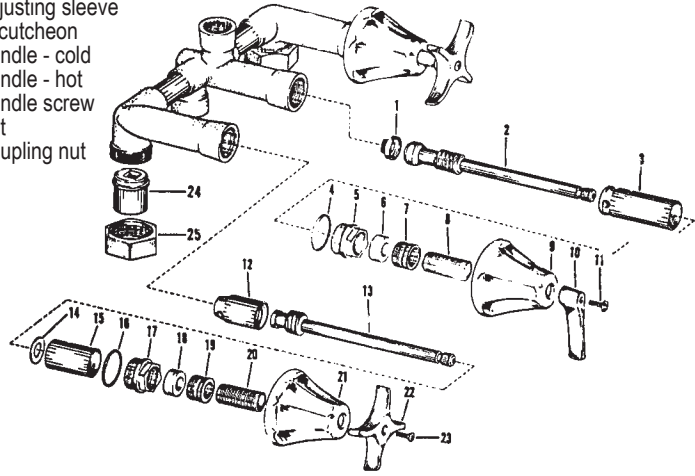

FAUCET REPAIR

KOHLER DALNEY, DALTON, DENTON & TIPTON BATH & SHOWER FITTINGS K-7032, K-7042, K-7100, K-7210

ITEM	PART #	DESCRIPTION
1	09891030	Seat
2	43405008	Stem
3	09891050	Sleeve
4	09891660	Gasket
5	09891630	Bonnet nut
6	09891640	Stem packing
7	09891650	Packing nut
8	09891010	Adjusting sleeve
9	09892034	Escutcheon
10	09891228	Diverter handle
11	09891830	Screw
12	09891720	Barrel
13	43401065	Stem L.H.
	43401066	Stem R.H.
14	09891740	Washer
15	09892040	Spacer
16	09891660	Gasket
17	09891630	Bonnet nut
18	09891640	Stem packing
19	09891650	Packing nut

BONNET KIT
09890110
ITEMS 17, 18, 19, 20
AND/OR 5, 6, 7, 8

ITEM	PART #	DESCRIPTION
20	09891010	Adjusting sleeve
21	09892034	Escutcheon
22	09890162	Handle - cold
	09890164	Handle - hot
23	09891830	Handle screw
24	09891150	Nut
25	09891140	Coupling nut