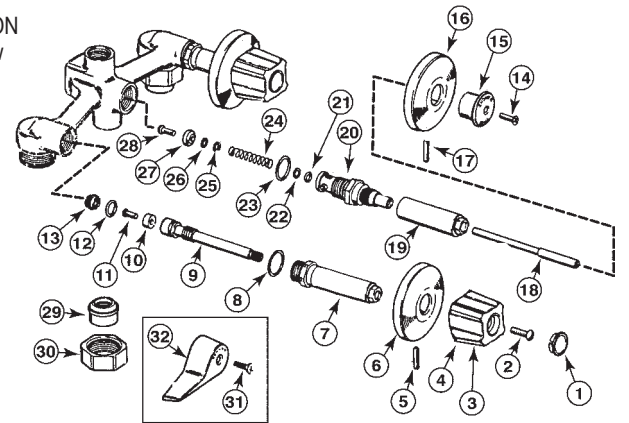

INTERNET INQUIRIES AND ORDERS CALL US TOLL FREE 877-258-2572
www.plumbingspecialties.com

FAUCET REPAIR

KOHLER ALTERNA, FLAIR & TRITON II BATH & SHOWER VALVES

ITEM	PART #	DESCRIPTION	ITEM	PART #	DESCRIPTION
1	09893930	Handle screw	16	09890121	Escutcheon
2	09893036	Handle – cold	17	NLA	Set screw
	09893038	Handle – hot	18	41001035	O-ring
3	09891059	Escutcheon	19	09893040	Stem
4	09892060	Bonnet	20	09893049	Bonnet
5	41001026	O-ring	21	41001005	O-ring
6	41001003	O-ring	22	41001016	O-ring
7	09892090	Washer	23	09890390	Washer
8	09892156	Stem	24	09890270	Spring
9	09891090	Plunger	25	09890390	Washer
10	42690110	Seat washer	26	09890520	Plunger seat
11	09892240	Screw			
12	09892230	Sleeve	27	09890629	Screw
13	42000570	Renewable seat	18-27	09893050	Diverter stem assy.
5-13	43401019	Stem assembly			
14	09890122	Knob	28	09891150	Union
15	09892162	Set screw	29	09891140	Union nut

KOHLER TREND SHOWER & BATH FITTINGS (PRIOR TO 1980)

ITEM	PART #	DESCRIPTION	ITEM	PART #	DESCRIPTION
1	09890700	Index button – blue	14	09891044	Handle screw
	09890710	Index button – red	15	09890496	Pull knob
2	42720230	Handle screw – metal	16	09891437	Escutcheon
	09891486	Handle screw – acrylic	17	09890570	Set screw
3	09890770	Clear acrylic handle	18	09890510	Stem
4	09890730	Chrome handle	19	09890490	Sleeve
5	09890570	Set screw	20	09890500	Bonnet
6	09891437	Escutcheon	21	41001016	O-Ring
7	09890560	Bonnet w/ sleeve	22	09890390	Washer
	09890556	Bonnet w/ sleeve (lever handle)	23	41001005	O-Ring
8	09890550	Washer	24	09890270	Spring
9	43401042	Stem w/ washer & screw H&C	25	09893294	Retainer ring
10	42690110	Washer	26	09890390	Washer
11	42720230	Screw	28	09890629	Plunger seat
12	41001002	O-Ring	18-28	43405001	Diverter stem assy.
7-12	43401036	Hot & cold stem assy.	29	09891150	Union joint
	43401035	Hot stem assy. (lever handle)	30	09891140	Union nut
13	42000520	Seat		42720100	Handle screw
			40	09891044	Handle – pair
			41	09890625	Handle – pair