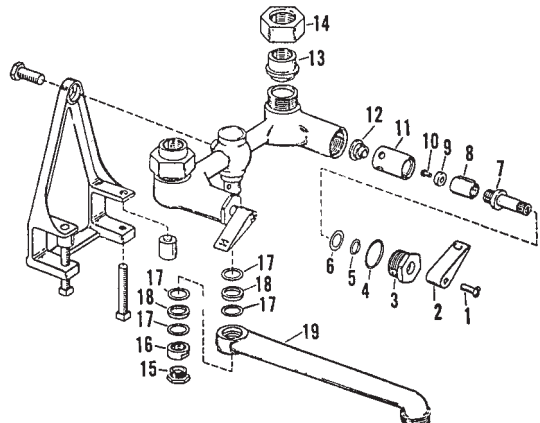

INTERNET INQUIRIES AND ORDERS CALL US TOLL FREE 877-258-2572
www.plumbingspecialties.com