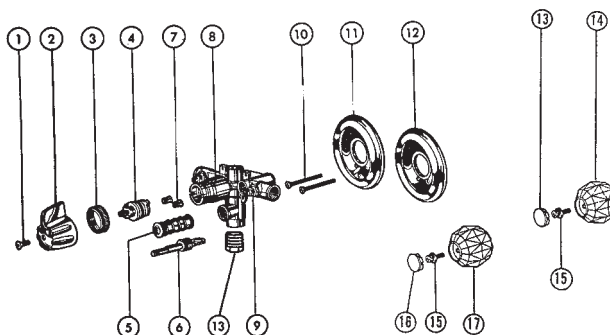

ITEM	PART #	DESCRIPTION
17		Pipe plug
18	05220196	Screws CP
19		Escutcheon PBD
20		Escutcheon
21		Handle assy. (volume)

DELTA THREE HANDLE BATH VALVES MODEL SERIES 2600 & 2800

ITEM	PART #	DESCRIPTION
1	05222021	Screws (2)
2		Handles – cross H&C
3		Handle – cross Div.
4		Handles – cross porcelain H&C
5		Handle – cross Div.
6		Escutcheon
7	05222112	Button set
8	05222114	Handle
9	05222116	Button
10		Button PB
11	05222020	Screws
12	05221380	Button set (H&C)
13	05221390	Handles w/buttons & screws
14		Escutcheon
15		Sleeve
16	05222118	Extenders w/ 3" screws
17	05222120	Extenders w/ 3-3/4" screws
18	05221040	Stem unit assembly
19	05222024	Stop stem assembly

ITEM	PART #	DESCRIPTION
20	05222026	Coupling nuts & tailpieces
21	05221255	Seats & springs
22	05222122	Diverter assembly
23		Stop stem assy. (copper)

INTERNET INQUIRIES AND ORDERS CALL US TOLL FREE 877-258-2572
www.plumbingspecialties.com

FAUCET REPAIR

DELTA SCALD-GUARD BATH VALVES - PRESSURE BALANCED MODEL 1804,1814,1824,1848, - NON-PRESSURE 1802,1812 & 1822

ITEM	PART #	DESCRIPTION
1	05221160	Button
2	05221490	Screws (2)
3	NLA	Handle w/ button & screw
4	05221630	Bonnet
5	05221170	Stem assembly
6	05221255	Seats & springs
7		Sleeve
8	05221070	Stop stem assembly (not WS models)
9	05220196	Screws (2)
10		Escutcheon
11	05221034	Balance spool assembly
12		Screw
13	05222028	Handle w/ screw
14	05222030	Volume control stem assembly

DELTA SCALD-GUARD BATH VALVES - PRESSURE BALANCED

ITEM	PART #	DESCRIPTION
1		Handle screw
2	05222014	Handle w/ screw
3	05221630	Bonnet CP
4	05221050	Stem unit assembly
5	05221034	Balance spool assembly
6	05221310	Push button diverter
7	05221255	Seats & springs (2)
8		Sleeve
9	05221070	Stop stem assembly
10	05220196	Screws (2)
11	05222016	Escutcheon - push button
12	05222018	Escutcheon
13	05221160	Button (before 2/1/90)
14	05221120	Handle assembly (before 2/1/90)
15	05221490	Handle screws (2)
16	05222006	Button (after 2/1/90)
17	05222004	Handle assembly (after 2/1/90)