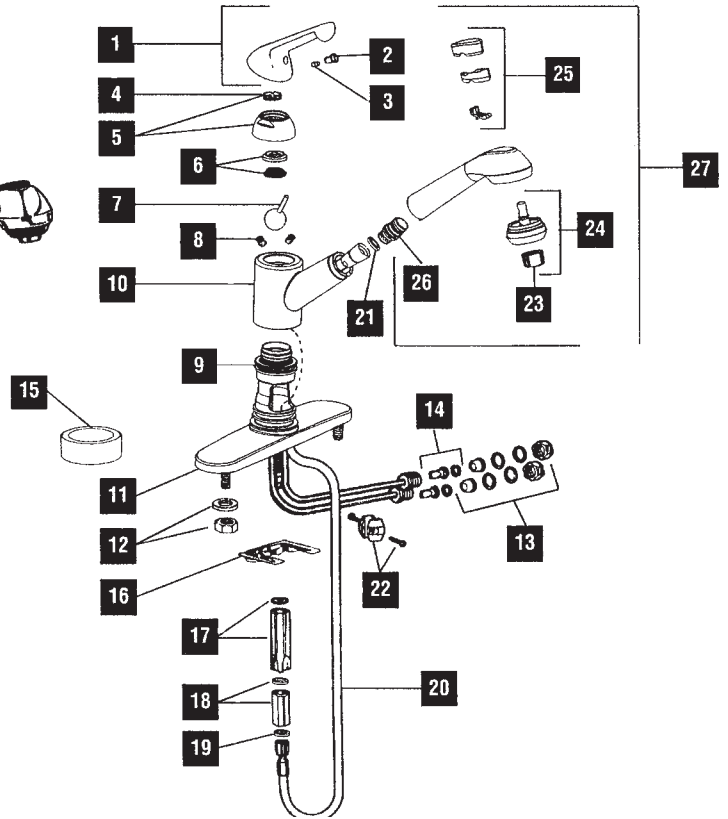

DELTA TWO HANDLE KITCHEN DECK FITTINGS

ITEM	PART #	DESCRIPTION
4	05222040	Screws
5	05221920	Handles w/screws (H&C)
12	05221080	Swivel aerator
13	45971002	Aerator
14	45972020	VP aerator w/wrench
15	05221320	Spout assembly
16	05221610	Spout nut
17	05221380	Button set (H&C)
18	05221490	Screws (2)
19	05221390	Handles w/screws (H&C)
20	05221570	Bonnet nuts
21	05221040	Stem unit
22	05221590	Locknuts (2)
23	05221255	Seats & springs (2)
24	05221740	Locknuts (2)
25	51000040	Coupling nuts
26	05221620	Diverter unit
27	05221060	Spout o-rings
29	05221150	Button set (H&C)
30	05221580	Handle assy. (H&C)

DELTA TWO HANDLE BAR FAUCETS

ITEM	PART #	DESCRIPTION
6	05221150	Button set
7	05221490	Screws (2)
8	05221580	Handles (H&C)
9	05221570	Bonnet nuts (2)
10	05221040	Stem unit
12	05221255	Seats & springs (2)
13	05221940	Seats & springs (2) - Ceramic
14		Escutcheon
15	05221740	Locknuts (2)
16	51000040	Coupling nut
17	05221750	Spout assembly
18	45972008	Aerator
19	05222060	Retaining ring
20	41001004	O-Ring
21	05221380	Button set
23	05221390	Handles (H&C)
24	05222062	Bonnet
25		Undercover plate

INTERNET INQUIRIES AND ORDERS CALL US TOLL FREE 877-258-2572
www.plumbingspecialties.com

FAUCET REPAIR

DELTA SINGLE LEVER GOURMET SPRAY MODEL 462

ITEM	PART #	DESCRIPTION
1	05222124	Handle w/button & set screw CP
2	05222126	Button
3	05221008	Set screw
4	05221025	Adjusting ring
5		Cap w/adjusting ring
6	05220600	Cam assembly
7	05222128	Vacuum breaker ball assy.
8	05221255	Seats & springs
9	05222130	O-rings
10		Hub assembly
11		Gasket
12	05221510	Nuts & washers
13		Hook-up kit
14		Check valve assy.
15		Base
16		Mounting bracket
17		Nut & wrench
18		Adapter & fibre washer
19	05222132	Hose washer small
20	05222134	Hose assembly
21	05222138	Hose washer (large)
22		Lead weights & screws
23	05222140	Aerator CP
24	05222136	Spray face assembly
25		Cover, support & lever
26		Hose adapter assembly
27		Spout assembly