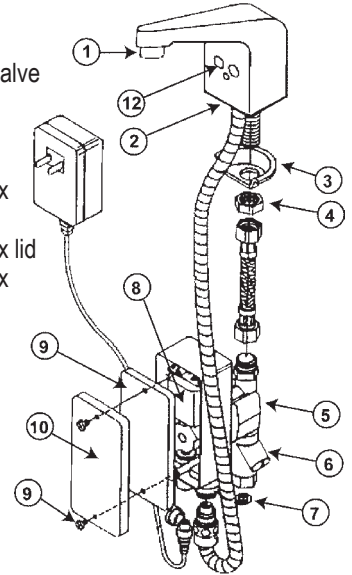

HYDROTEK H-2000 NON-MIXING BATTERY OPERATED

ITEM	PART #	DESCRIPTION
1	*	Flow control aerator
2	*	Gasket
3	*	Washer
4	*	Nut
5	31751000	Solenoid valve
6	31751002	Filter
7	*	Washer
8	31751004	Battery
9	31751006	Battery box seal
10	31751008	Battery box lid
11	*	Battery box screws
12	31751010	Sensor assembly
*	31751014	Solenoid repair kit