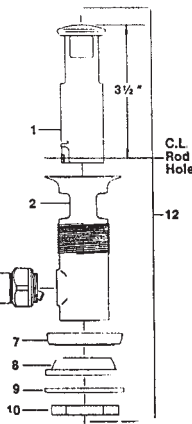

ELJER LIFETIME LAVATORY WASTE

ITEM	PART #	DESCRIPTION
1	NLA	Stopper - order # 06890370
2	NLA	Waste casing
3	06890220	Bushing with gasket
4		Cotter pin
5	NLA	Clamp
6	06895735	Screw
7	06895698	Gasket
8	06891046	Gasket
9	NLA	Washer
10	NLA	Washer
12	NLA	Stopper assembly