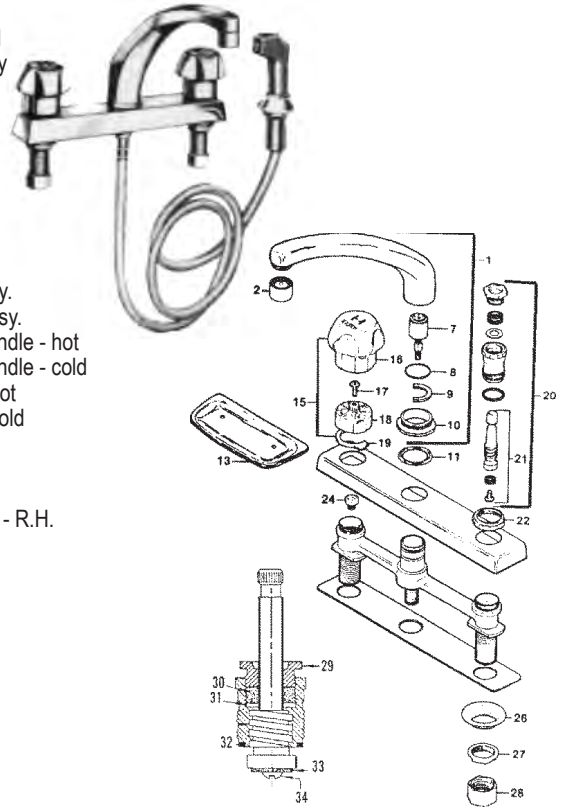

ELJER ULTIMA SINK FAUCET

ITEM	PART #	DESCRIPTION
1	06896647	Spout assembly w/ aerator
2	45971004	Aerator
7	45732010	Diverter
8	41001041	O-Ring
9	06898261	Lock ring
10	06898260	Nut
11	06898049	Washer
13	06894287	Soap dish
15	06890614	Hot handle assy.
	06890618	Cold handle assy.
	06890680	Translucent handle - hot
	06890680	Translucent handle - cold
16	06890630	Handle only - hot
	06890640	Handle only - cold
17	06890150	Handle screw
18	06890550	Adapter
19	06890552	Retainer
20	43251016	Stem & bonnet - R.H.
22		Locknut
24	42000400	Seat
26	51000042	Washer
27	51000046	Locknut
28	51000040	Coupling nut
29	06894633	Packing nut
30	06890110	Stem packing
31	06890120	Gasket
32	06890280	Gasket
33	42690130	Washer
34	42720370	Screw