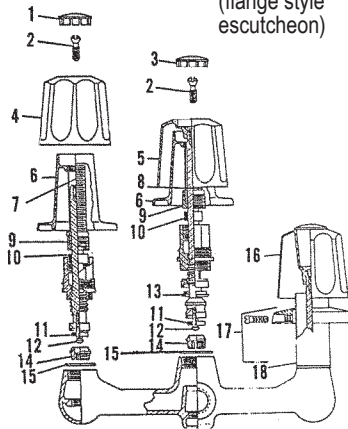

GERBER 8" & 11" TUB & SHOWER VALVE

ITEM	PART #	DESCRIPTION	ITEM	PART #	DESCRIPTION
1	07290760	Hot index	16	07291240	Hot handle assembly
	07290770	Cold index		07291245	Cold handle assembly
2	07290340	Screw		07291242	Diverter handle assembly
3	07290780	Arrow index		07291030	Escutcheon assembly
4	07291270	Hot handle assembly		07290100	Sleeve
	07291275	Cold handle assembly		07001000	Rebuild kit (sleeve style escutcheon)
5	07291272	Arrow handle assembly		07001010	Rebuild kit (flange style escutcheon)
6	07290230	Threaded escutcheon			
7	07290120	Nipple			
8	07290118	Nipple - diverter			
9	43291040	Packing nut			
10	07290320	Packing			
11	42690140	Seat washer			
12	42720240	Screw			
9-12	43291024	Hot or cold stem assembly			
13	07290290	Diverter washer			
9-13	43295000	Diverter stem assembly			
14	42000470	Seat			
15	07290480	Washer