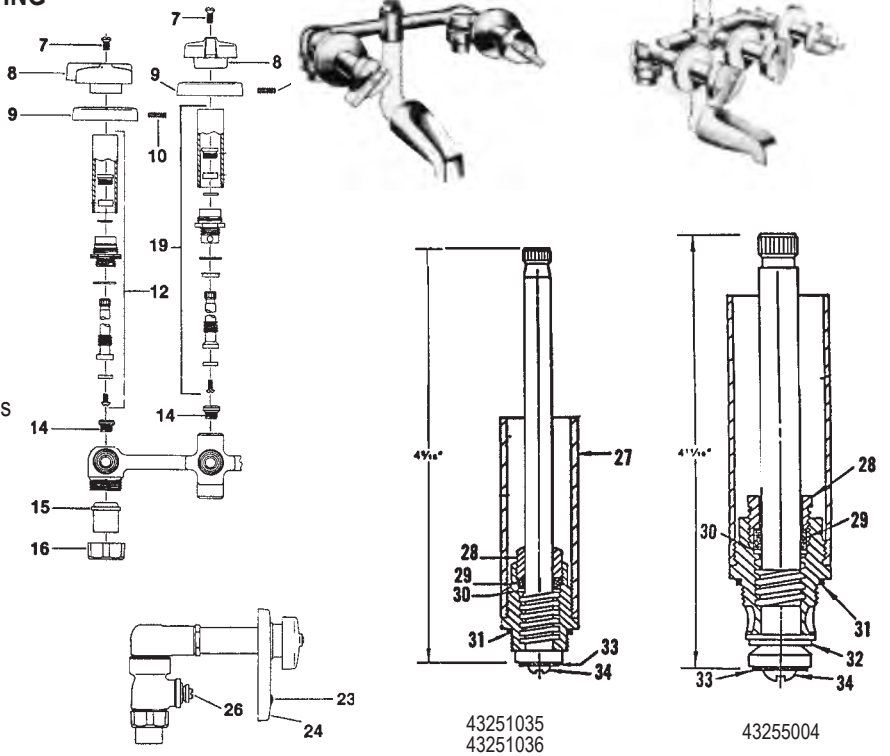

INTERNET INQUIRIES AND ORDERS CALL US TOLL FREE 877-258-2572
www.plumbingspecialties.com

FAUCET REPAIR

ELJER LIFETIME BATH & SHOWER FITTING

ITEM	PART #	DESCRIPTION
1	06890200	Hot index
	06890190	Cold index
	06890198	Arrow index
2	06890150	Washer head screw
4	06896372	Hot handle assembly
	06896373	Cold handle assembly
	06896374	Arrow handle assembly
5	NLA	Sleeve
6		Sleeve -integral stop ftng.
7		Flange
8		Flange
9	06890720	Flange
	06890730	Sleeve for flange
12	43251033	Stem & bonnet L.H.
	43251034	Stem & bonnet R.H.
13	42000420	Seat
16	43251044	Diverter stem assy.
17	42000400	Seat
18		Tailpiece
19		Coupling nut
22		Stem unit
23		Flange
24	06894633	Packing nut
25	06890110	Packing
26	06890120	Gasket
27	06890280	Gasket
28	42690130	Washer
29	42720370	Screw
30	42690150	Washer

ELJER LUSTERLINE BATH & SHOWER FITTING

ITEM	PART #	DESCRIPTION
7	06891978	Handle screw
8	06895248	Hot handle
	06895246	Cold handle
9	06896349	Flange w/screw
10		Order item 9
12	43251035	Stem & bonnet assy. L.H.
	43251036	Stem & bonnet assy. R.H.
14	42000440	Seat
15		Tailpiece
16		Coupling nut
19	43255004	Diverter stem assembly
23		Button
24	06896350	Flange assy. - for integral stops
26	43251040	Stem assembly
27	06890540	Sleeve
28	06890300	Packing nut
29	06890110	Packing
30	06890120	Gasket
31	06890310	Gasket
32	06890340	Washer
33	42690130	Washer
34	42720370	Screw