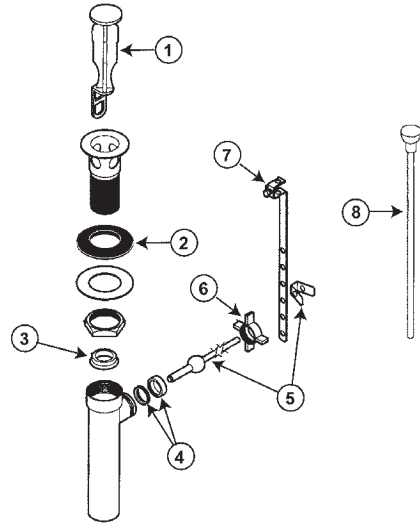

ITEM	PART #	DESCRIPTION
1	05222100	Button
2	05221830	Screw
3	05222104	Handle assy. (temperature)
4	05222102	Rotational limit stop
5		Handle assy. (volume)
6		Nut
7		Handle assembly
8		Nut
9		Lever handle – specify
10		Bonnet
11		Sleeve
12	05222106	Plate & o-rings
13	05222108	Cartridge assembly
14	05222110	Seats, springs & quad rings
15	05221310	Push button diverter CP
16		Stop stem assembly

DELTA SLOW SELF-CLOSING LAVATORY FITTINGS

ITEM	PART #	DESCRIPTION
1	05222042	Set screw
3	05221900	Handle w/ set screw - hot
4	05221910	Handle w/set screw - cold
5	05221570	Bonnet nuts (2)
6	05221835	Valve assembly
9	51000040	Coupling nut
10	45972020	VP aerator w/wrench
11	05221590	Locknuts (2)
12	51000042	Metal washer
	51000046	Brass locknut
13		Spacer

INTERNET INQUIRIES AND ORDERS CALL US TOLL FREE 877-258-2572
www.plumbingspecialties.com

FAUCET REPAIR

DELTA RP26533 METAL POP UP ASSEMBLY (LESS LIFT ROD)

ITEM	PART #	DESCRIPTION
1		Stopper Seal
2	05221300	Stopper w/ seal
3	44735016	Gasket
4	05221680	Nut
5	05221700	Strap & screw
6	21940180	Spring clip
7	05221975	Horizontal Rod w/ clip – 6-1/8" long
8	05221670	Pivot seat & Gasket
	05221340	Complete pop-up assembly

DELTA RP 27575 COMPLETE 50/50 POP-UP ASSEMBLY

ITEM	PART #	DESCRIPTION
1	05221300	Stopper w/ seal
2	44735016	1-1/4" Mack basin gasket
3		Flange seal
4	05221670	Pivot seat & gasket
5	05221975	Horizontal rod w/ clip – 6-1/8" long
6	05223038	Pivot nut
7	05221700	Strap & screw
8	05221720	Lift rod