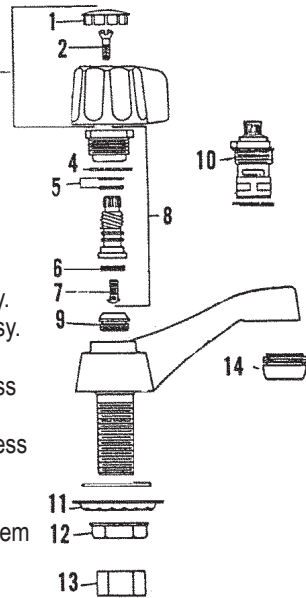

GERBER 4" CENTERSET LAVATORY FITTING

ITEM	PART #	DESCRIPTION
1	07290760	Hot index
	07290770	Cold index
2	07290340	Screw
3	07291260	Hot handle assy.
	07291265	Cold handle assy.
4	07290260	Washer
5	41001002	O-Ring
6	42690140	Washer
7	42720240	Screw
8	43291004	Hot stem assy.
	43291003	Cold stem assy.
9	42000470	Seat
10	43291031	Hot washerless stem
	43291034	Cold washerless stem
	07290330	Seal for washerless stem
11	51000042	Washer
12	51000048	Locknut
13	51000040	Coupling nut
14	45971002	Aerator