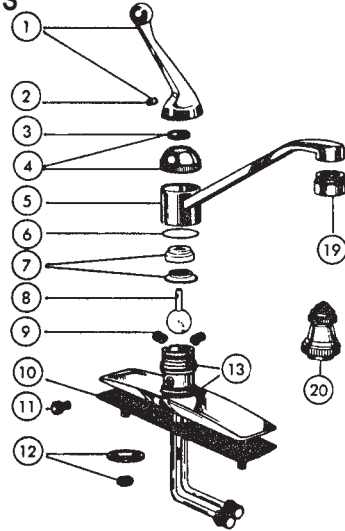

DELTA RP 27575 COMPLETE 50/50 POP-UP ASSEMBLY

ITEM	PART #	DESCRIPTION
1	05221300	Stopper w/ seal
2	44735016	1-1/4" Mack basin gasket
3		Flange seal
4	05221670	Pivot seat & gasket
5	05221975	Horizontal rod w/ clip – 6-1/8" long
6	05223038	Pivot nut
7	05221700	Strap & screw
8	05221720	Lift rod

DELTA COMPLETE SNAP-N-POP-UP ASSEMBLY

ITEM	PART #	DESCRIPTION
1	05221300	Stopper
2		Foam gasket
3	44735016	1-1/4" Mack basin gasket
4		Nut
5	05222054	O-ring
6	05221880	Pivot rod & strap
7	05221720	(Lift rod)

DELTA COMPLETE SNAP-N-POP-UP ASSEMBLY (METAL)

ITEM	PART #	DESCRIPTION
1		Stopper
2		Nut
3	05229797	Gaskets
4	05229796	Lever ball & assembly clip
5	05221700	Strap & screw

INTERNET INQUIRIES AND ORDERS CALL US TOLL FREE 877-258-2572
www.plumbingspecialties.com

FAUCET REPAIR

DELTA SINGLE LEVER KITCHEN DECK FAUCETS

ITEM	PART #	DESCRIPTION
1	05221130	Handle w/set screw
2	05221008	Set screw
3	05221025	Adjusting ring
4	05220500	Cap w/adjusting ring CP
5	05221370	8" spout
6	05221550	Slip ring
7	05220600	Cam & packing
8	05221000	S/S ball
9	05221255	Seats & springs (2)
10	05221870	Gasket
11	05221030	Diverter assembly
12	05221510	Nuts & washers (2)
13	41001450	Spout o-rings
19	45971002	Aerator
20	05221080	Swivel aerator
	05001180	IMSCO kit (item 7, 9, 13, wrench)