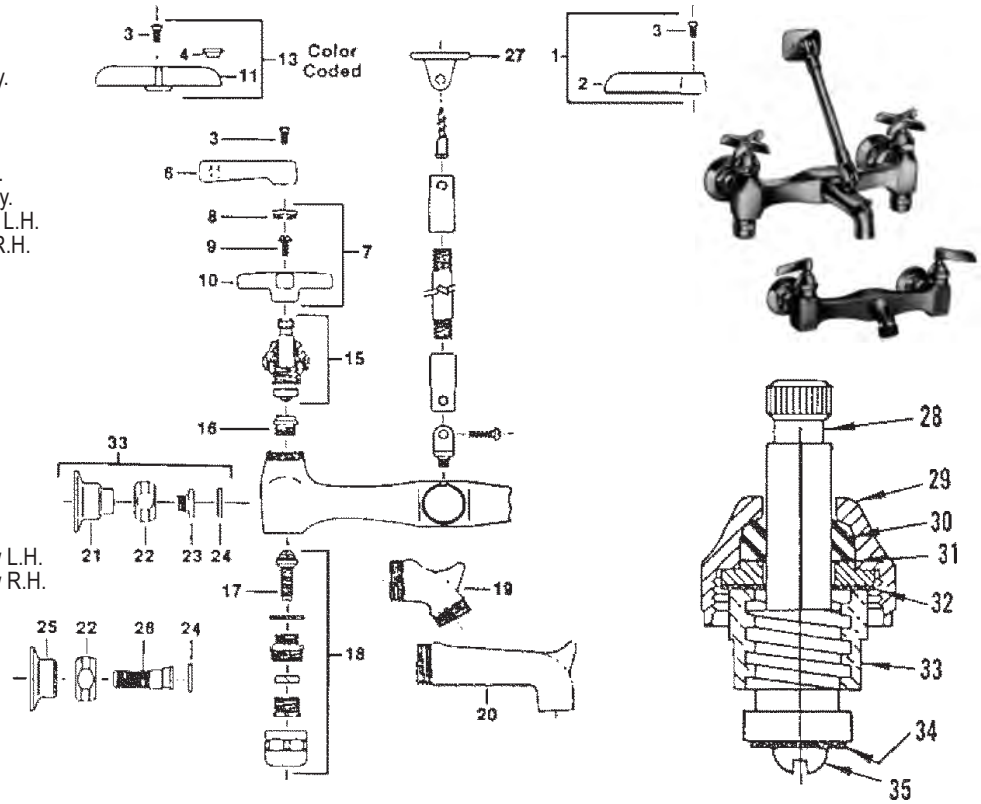

FAUCET REPAIR

ELJER SERVICE SINK FAUCET

ITEM	PART #	DESCRIPTION
1	06890760	Hot lever handle assy.
	06890770	Cold lever handle assy.
3	06891978	Handle screw
6		Order item 1
10		Order item 13
13	06890780	Hot cross handle assy.
	06890790	Cold cross handle assy.
15	43251013	Stem & bonnet assy. - L.H.
	43251014	Stem & bonnet assy. R.H.
16	42000400	Seat
17		Stem
18		Integral stop unit
19	NLA	Spout
20	NLA	Spout
21		Inlet shank
22		Coupling nut
23		Spud
24	06893518	Gasket
25	NLA	Flange
26	NLA	Inlet shank
27		Wall bracket
28	43251047	Stem, washer & screw L.H.
	43251048	Stem, washer & screw R.H.
29	06892804	Bonnet
30	06890110	Packing
31	06896449	Gasket
32	06892802	Gasket
33	06892798	Bushing L.H.
	06892800	Bushing R.H.
34	42690130	Washer
35	42720370	Screw