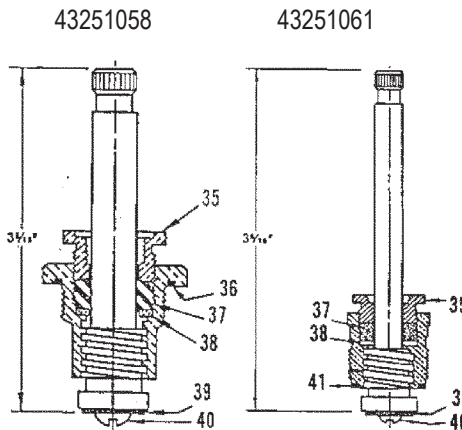

ELJER INSTITUTIONAL COMBINATION LAVATORY

ITEM	PART #	DESCRIPTION	ITEM	PART #	DESCRIPTION
1	06890780	Hot cross handle assembly	34	06896398	Lift rod extension & screw
	06890790	Cold cross handle assembly	35	06892735	Packing nut
2	06890200	Hot index	36	06892737	Gasket
	06890190	Cold index	37	06890110	Packing
3	06890150	Handle screw	38	06890120	Gasket
5	06892790	Screw bushing	39	42690130	Washer
6	NLA	Escutcheon	40	42720370	Screw
7	NLA	Flange	41	06890280	Gasket
8		Nipple			
9	43251061	Stem & bonnet assy. - R.H. used after 1968			
	43251058	Stem & bonnet assy. R.H. used prior to 1968			
12	42000420	Seat - prior to 1968			
13	42000430	Seat - after 1968			
14	06894298	Washer			
15	06892738	Locknut			
16	06891312	Gasket			
17	06891306	Friction ring			
18	51000040	Coupling nut			
19	06896942	Lift knob & rod assembly			
20		Spout			
21	45971004	Aerator			
26	06891318	Washer			
27	06890330	Locknut			
28	41001007	O-Ring			
29		Tee assembly			
30		Gasket			
31		Washer			
32		Locknut			
33		Part of item 19