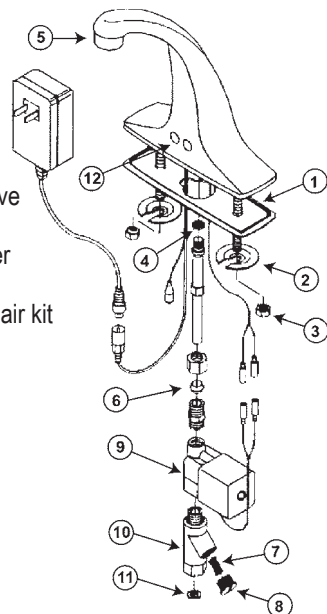

HYDROTEK H-1000 NON-MIXING — AC OPERATED

ITEM	PART #	DESCRIPTION
1	*	Gasket
2	*	Slotted washers
3	*	Nut
4	*	O-ring
5	*	Flow control aerator
6	*	Ferrule
7	31751002	Filter screen
8	*	Filter cap
9	31751000	Solenoid valve
10	*	In-line filter
11	*	Nylon washer
12	31751010	Sensor
	31751014	Solenoid repair kit