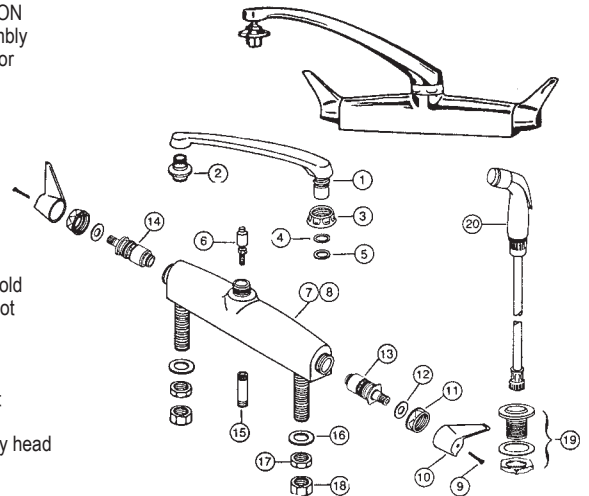

ELKAY TWO HANDLE KITCHEN FAUCET – LK2200 & 2201

ITEM	PART #	DESCRIPTION
1	28260774	Spout assembly
2	28260626	Swivel aerator
3	28260110	Spout nut
4	28260120	Lock ring
5	28260150	O-ring
6	45732020	Diverter
7/8		Body
9	28260576	Screw
10	28260330	Handle
11	28261094	Cap nut
12	28261182	Washer
13	43261001	Cartridge - cold
14	43261002	Cartridge - hot
15		Nipple
16	51000042	Washer
17	51000046	Locknut
18	51000040	Coupling nut
19	45731002	Hose guide
20	45731010	Hose & spray head