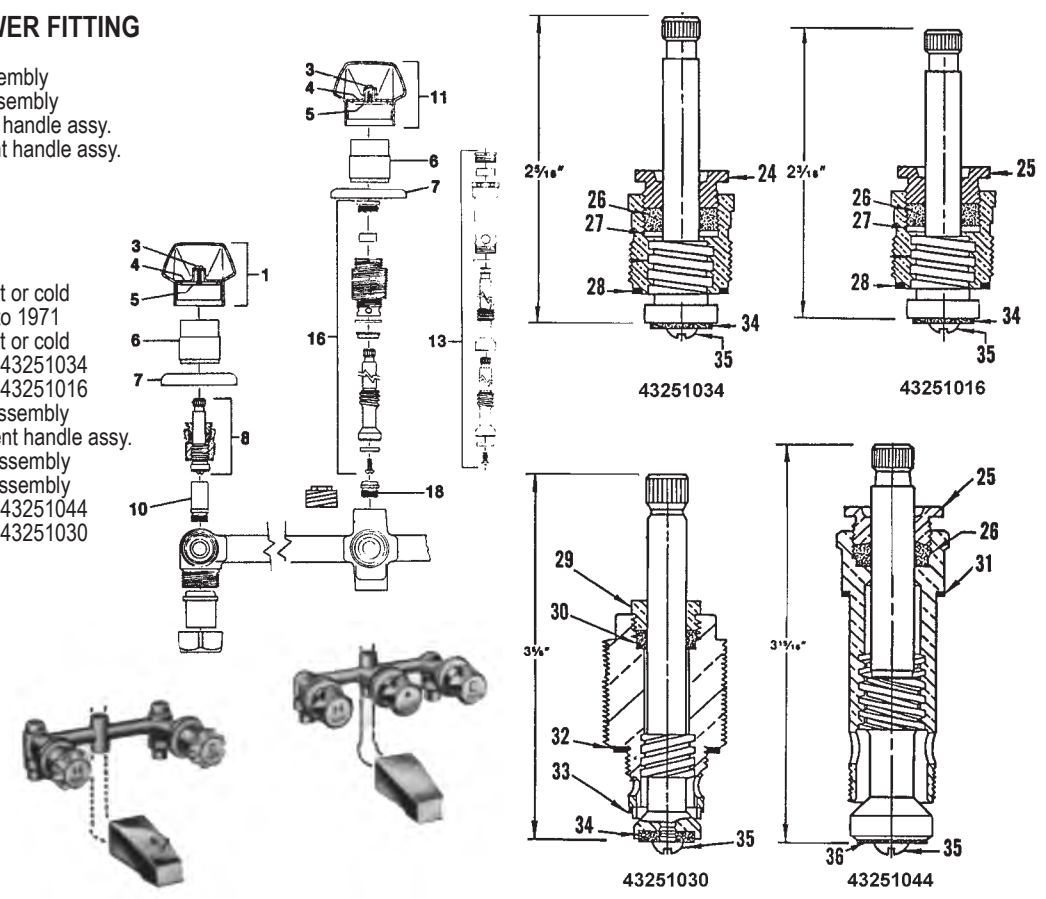

ELJER ULTIMA BATH & SHOWER FITTING

ITEM	PART #	DESCRIPTION
1	06890614	Hot handle assembly
	06890618	Cold handle assembly
	06890690	Hot translucent handle assy.
	06890680	Cold translucent handle assy.
3	06890150	Handle screw
4	06890550	Adapter
5	06890522	Retainer
6	06890730	Sleeve
7	06890720	Flange
8	43251034	Stem assy. - hot or cold furnished 4/69 to 1971
	43251016	Stem assy. - hot or cold
10	42000420	Seat - use with 43251034
	42000430	Seat - use with 43251016
11	06890620	Arrow handle assembly
	06890686	Arrow translucent handle assy.
13	43251044	Diverter stem assembly
16	43251030	Diverter stem assembly
18	42000400	Seat - use with 43251044
	42000440	Seat - use with 43251030
22	06895953	Flange
24	06892735	Packing nut
25	06894633	Packing nut
26	06890110	Packing
27	06890120	Gasket
28	06890280	Gasket
29	06890300	Packing nut
30	06890305	Packing
31	06894772	Gasket
32	06890310	Gasket
33	06890340	Washer
34	42690130	Washer
35	42720370	Screw
36	42690150	Washer