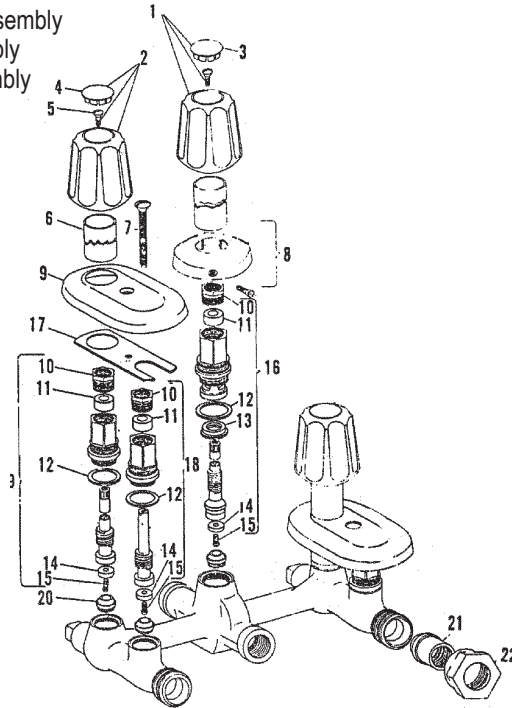

ELKAY TWO HANDLE KITCHEN FAUCET – LK2200 & 2201

ITEM	PART #	DESCRIPTION
1	28260774	Spout assembly
2	28260626	Swivel aerator
3	28260110	Spout nut
4	28260120	Lock ring
5	28260150	O-ring
6	45732020	Diverter
7/8		Body
9	28260576	Screw
10	28260330	Handle
11	28261094	Cap nut
12	28261182	Washer
13	43261001	Cartridge - cold
14	43261002	Cartridge - hot
15		Nipple
16	51000042	Washer
17	51000046	Locknut
18	51000040	Coupling nut
19	45731002	Hose guide
20	45731010	Hose & spray head

INTERNET INQUIRIES AND ORDERS CALL US TOLL FREE 877-258-2572
www.plumbingspecialties.com

FAUCET REPAIR

GERBER 8" TUB & SHOWER VALVE W/ INTEGRAL STOPS

ITEM	PART #	DESCRIPTION
1	07291242	Diverter handle assembly
2	07291240	Hot handle assembly
	07291245	Cold handle assembly
3	07290780	Arrow index
4	07290760	Hot index
	07290770	Cold index
5	07290340	Handle screw
6	07290100	Sleeve
7	07290226	Screw
8	07291030	Escutcheon assy.
9	07290228	Escutcheon
10	43291040	Packing nut
11	07290320	Packing
12	07290480	Bonnet gasket
13	07290290	Diverter washer
14	42690140	Seat washer
15	42720240	Screw
16	43295000	Diverter stem assembly
17		Plate
18	07291129	Stop stem assy.
19	43291024	Hot & cold stem assembly
20	42000470	Seat
21	07290206	Coupling
22	07290862	Coupling nut

GERBER SHOWER HEAD PARTS

ITEM	PART #	DESCRIPTION
1		Lock ring
2	07290640	Washer
3	07290650	Shower head sleeve
4	07290660	Shower head body
5	07290670	Face plate
6	07290630	Screw (limited supplies)
	79631074	Ball joint adapter - adapts arm to accept 1/2" female nut (not shown)