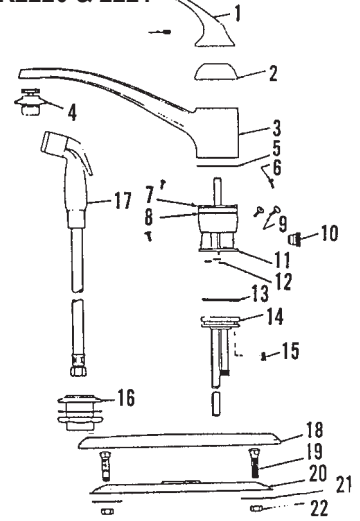

INTERNET INQUIRIES AND ORDERS CALL US TOLL FREE 877-258-2572
www.plumbingspecialties.com

FAUCET REPAIR

ELKAY SINGLE LEVER KITCHEN FAUCET – LK4300 & 4301

ITEM	PART #	DESCRIPTION
1	28261446	Handle assembly
2	28260306	Dome
3	28261250	Spout
4	28260626	Aerator
5	28260320	Cartridge
6	28261188	Cartridge screw
7	28260360	Diaphragms
8	28260310	O-ring
9		Escutcheon
10	28261208	Diverter
11		Coupling nut
12		Mounting hardware
13		Gasket
14	45731002	Hose guide assembly - A51493
15	45731010	Hose & spray head assembly

ELKAY SINGLE LEVER KITCHEN FAUCET – LK2220 & 2221

ITEM	PART #	DESCRIPTION
1	28260180	Handle & set screw
2	28260666	Dome
3	28260582	Spout
4	28260626	Swivel aerator
5	28260570	Wear ring
6	28260806	Self tapping screw
7	28260900	O-ring
8	28260902	Quad ring
9	28260776	Screws
10	28260200	Diverter
11	28260145	Cartridge - NLA
12	28260800	O-ring
13	28260802	Quad ring
14		Base assembly
15	28260808	Screw
16	45731002	Hose guide assembly
17	45731010	Hose & spray head
18		Body
19		Carriage bolts
20		Base plate
21	51000042	Washer
22	51000040	Coupling nut