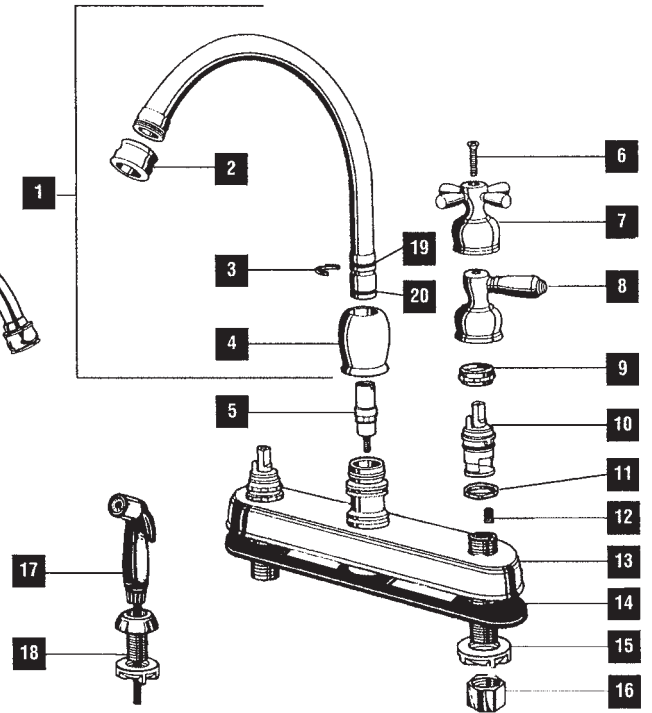

DELTA TWO HANDLE BAR FAUCETS

ITEM	PART #	DESCRIPTION
6	05221150	Button set
7	05221490	Screws (2)
8	05221580	Handles (H&C)
9	05221570	Bonnet nuts (2)
10	05221040	Stem unit
12	05221255	Seats & springs (2)
13	05221940	Seats & springs (2) - Ceramic
14		Escutcheon
15	05221740	Locknuts (2)
16	51000040	Coupling nut
17	05221750	Spout assembly
18	45972008	Aerator
19	05222060	Retaining ring
20	41001004	O-Ring
21	05221380	Button set
23	05221390	Handles (H&C)
24	05222062	Bonnet
25		Undercover plate

INTERNET INQUIRIES AND ORDERS CALL US TOLL FREE 877-258-2572
www.plumbingspecialties.com

FAUCET REPAIR

DELTA SINGLE LEVER GOURMET SPRAY MODEL 462

ITEM	PART #	DESCRIPTION
1	05222124	Handle w/button & set screw CP
2	05222126	Button
3	05221008	Set screw
4	05221025	Adjusting ring
5		Cap w/adjusting ring
6	05220600	Cam assembly
7	05222128	Vacuum breaker ball assy.
8	05221255	Seats & springs
9	05222130	O-rings
10		Hub assembly
11		Gasket
12	05221510	Nuts & washers
13		Hook-up kit
14		Check valve assy.
15		Base
16		Mounting bracket
17		Nut & wrench
18		Adapter & fibre washer
19	05222132	Hose washer small
20	05222134	Hose assembly
21	05222138	Hose washer (large)
22		Lead weights & screws
23	05222140	Aerator CP
24	05222136	Spray face assembly
25		Cover, support & lever
26		Hose adapter assembly
27		Spout assembly

DELTA TWO HANDLE NEOSTYLE KITCHEN FAUCET

ITEM	PART #	DESCRIPTION
1		Spout assembly
2	05222142	Aerator CP
	05222144	Aerator PB
3	05222146	Retaining ring
4		Spout bonnet
5	05221620	Diverter unit
6		Screws
7		Handles - Cross w/ screws
8		Handles - LEver w/ screws
9	05221570	Bonnet nuts
10	05221040	Stem unit
11	05221590	Locknuts
12	05221255	Seats & springs
13		Escutcheon
14		Gasket
15	05221740	Locknuts
16	51000040	Coupling nuts
17	45731008	Spray less hose - black
	45731007	Spray less hose - white
18	45731002	Hose guide base - black
	45731001	Hose guide base - white
19	41001056	Thin o-ring
20	41001012	Thick o-ring