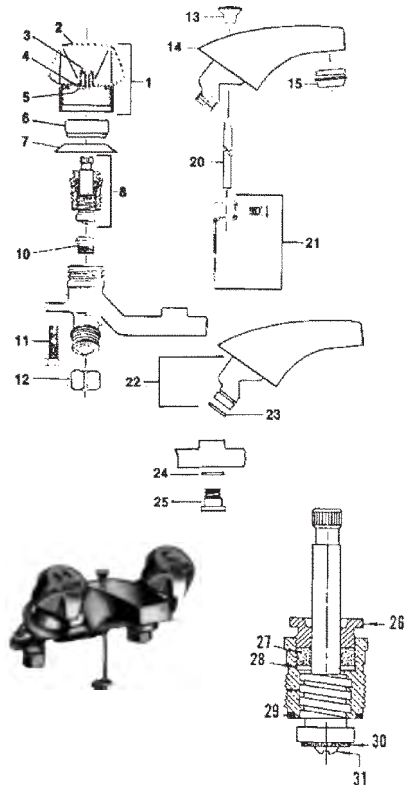

ELJER ULTIMA SLANT-BACK LAVATORY

ITEM	PART #	DESCRIPTION
1	06890614	Hot handle assembly
	06890618	Cold handle assembly
2	06890630	Handle only - hot
	06890640	Handle only - cold
3	06890150	Handle screw
4	06890550	Adapter
5	06890552	Retainer
6	06890430	Sleeve
7	06890420	Flange
8	43251016	Stem & bonnet assy. - R.H.
10	42000400	Seat
11		Cap screw
12	51000040	Coupling nut
13	06890740	Lift knob - see item 20
14		Spout
15	45971002	Aerator
20	06896942	Lift rod & knob
21	06896398	Lift rod extension
22		Spout
23		Spout o-ring
24		Gasket
25		Bushing
26	06894633	Packing nut
27	06890110	Packing
28	06890120	Gasket
29	06890280	Gasket
30	42690130	Seat washer
31	42720370	Screw