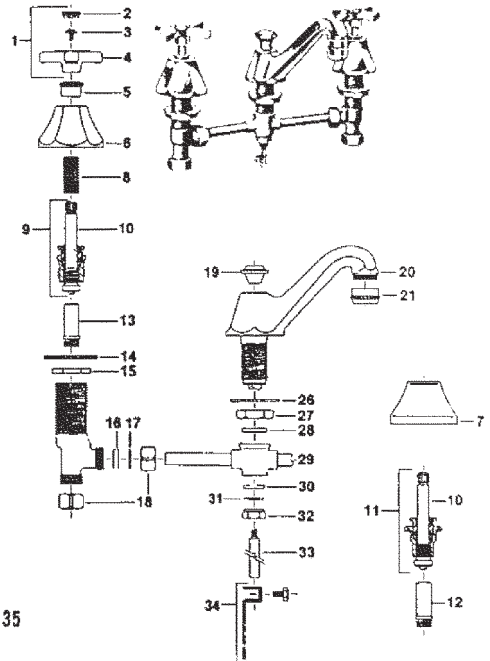

ELJER INSTITUTIONAL COMBINATION LAVATORY

ITEM	PART #	DESCRIPTION	ITEM	PART #	DESCRIPTION
1	06890780	Hot cross handle assembly	34	06896398	Lift rod extension & screw
	06890790	Cold cross handle assembly	35	06892735	Packing nut
2	06890200	Hot index	36	06892737	Gasket
	06890190	Cold index	37	06890110	Packing
3	06890150	Handle screw	38	06890120	Gasket
5	06892790	Screw bushing	39	42690130	Washer
6	NLA	Escutcheon	40	42720370	Screw
7	NLA	Flange	41	06890280	Gasket
8		Nipple			
9	43251061	Stem & bonnet assy. - R.H. used after 1968			
	43251058	Stem & bonnet assy. R.H. used prior to 1968			
12	42000420	Seat - prior to 1968			
13	42000430	Seat - after 1968			
14	06894298	Washer			
15	06892738	Locknut			
16	06891312	Gasket			
17	06891306	Friction ring			
18	51000040	Coupling nut			
19	06896942	Lift knob & rod assembly			
20		Spout			
21	45971004	Aerator			
26	06891318	Washer			
27	06890330	Locknut			
28	41001007	O-Ring			
29		Tee assembly			
30		Gasket			
31		Washer			
32		Locknut			
33		Part of item 19