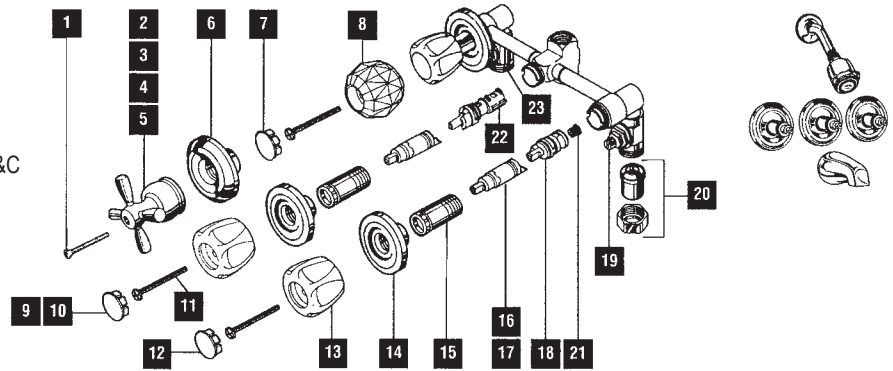

DELTA SINGLE KNOB HANDLE BATH VALVE

ITEM	PART #	DESCRIPTION
1	05222008	Button (after 2/1/90)
2	05221830	Handle screw
3	05222010	Handle assy. (after 2/1/90)
4	05220500	Cap w/adjusting ring CP
5	05221025	Adjusting ring
6	05221010	Cam & packing
7	05221020	S/S ball
8	05221310	Push button diverter
9	05221255	Seats & springs (2)
10		Sleeve (specify finish)
11		Stop stem assy.
12	05220196	Screws (2)
13	05222032	Escutcheon - for push button CP
14	05222034	Escutcheon CP
15		Pipe plug
16	05221140	Button (before 2/1/90)
17	05221110	Handle assy. (before 2/1/90)
*	05221180	Repair kit (619)

ITEM	PART #	DESCRIPTION
20		Escutcheon 1400 series
21		Escutcheon 1400 series PBD
22		Escutcheon 1300 series
23		Handle w/set screws

Please specify model number when ordering trim parts

DELTA SINGLE HANDLE MONITOR BATH VALVES PRESSURE BALANCED - MODEL SERIES 1500

ITEM	PART #	DESCRIPTION
1	05222100	Button
2	05221830	Screw
3	05222104	Handle assy. (temperature)
4	05222102	Rotational limit stop
5		Handle assy. (volume)
6		Nut
7		Handle assembly
8		Nut
9		Lever handle – specify
10		Bonnet
11		Sleeve
12	05222106	Plate & o-rings
13	05222108	Cartridge assembly
14	05222110	Seats, springs & quad rings
15	05221310	Push button diverter CP
16		Stop stem assembly

ITEM	PART #	DESCRIPTION
17		Pipe plug
18	05220196	Screws CP
19		Escutcheon PBD
20		Escutcheon
21		Handle assy. (volume)

DELTA THREE HANDLE BATH VALVES MODEL SERIES 2600 & 2800

ITEM	PART #	DESCRIPTION
1	05222021	Screws (2)
2		Handles – cross H&C
3		Handle – cross Div.
4		Handles – cross porcelain H&C
5		Handle – cross Div.
6		Escutcheon
7	05222112	Button set
8	05222114	Handle
9	05222116	Button
10		Button PB
11	05222020	Screws
12	05221380	Button set (H&C)
13	05221390	Handles w/buttons & screws
14		Escutcheon
15		Sleeve
16	05222118	Extenders w/ 3" screws
17	05222120	Extenders w/ 3-3/4" screws
18	05221040	Stem unit assembly
19	05222024	Stop stem assembly