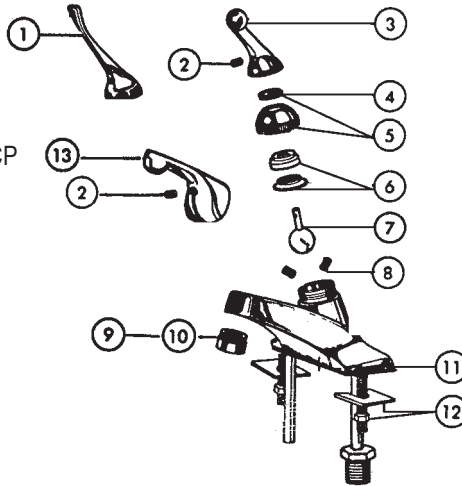

DELTA TWO HANDLE NEOSTYLE KITCHEN FAUCET

ITEM	PART #	DESCRIPTION
1		Spout assembly
2	05222142	Aerator CP
	05222144	Aerator PB
3	05222146	Retaining ring
4		Spout bonnet
5	05221620	Diverter unit
6		Screws
7		Handles - Cross w/ screws
8		Handles - LEver w/ screws
9	05221570	Bonnet nuts
10	05221040	Stem unit
11	05221590	Locknuts
12	05221255	Seats & springs
13		Escutcheon
14		Gasket
15	05221740	Locknuts
16	51000040	Coupling nuts
17	45731008	Spray less hose - black
	45731007	Spray less hose - white
18	45731002	Hose guide base - black
	45731001	Hose guide base - white
19	41001056	Thin o-ring
20	41001012	Thick o-ring

INTERNET INQUIRIES AND ORDERS CALL US TOLL FREE 877-258-2572
www.plumbingspecialties.com

FAUCET REPAIR

DELTA SINGLE LEVER LAVATORY FITTINGS

ITEM	PART #	DESCRIPTION
1	05222036	Handle w/ set screw
2	05221008	Set screw
3	05221002	Handle w/ set screw
4	05221025	Adjusting ring
5	05220500	Cap w/ adjusting ring CP
6	05220600	Cam & packing
7	05221000	S/S ball
8	05221255	Seats & springs (2)
9	45971002	Aerator
10	45972022	VP aerator w/ wrench
11	05221760	Base
12	05221640	Nuts & washers (2)
13	05222012	Handle w/ set screw (after 2/1/90)
	05001180	IMSCO kit (items 6, 8, wrench)