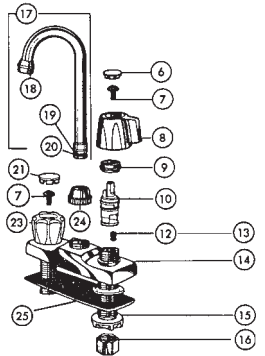

DELTA COMPLETE SNAP-N-POP-UP ASSEMBLY (METAL)

ITEM	PART #	DESCRIPTION
1		Stopper
2		Nut
3	05229797	Gaskets
4	05229796	Lever ball & assembly clip
5	05221700	Strap & screw

INTERNET INQUIRIES AND ORDERS CALL US TOLL FREE 877-258-2572
www.plumbingspecialties.com

FAUCET REPAIR

DELTA SINGLE LEVER KITCHEN DECK FAUCETS

ITEM	PART #	DESCRIPTION
1	05221130	Handle w/set screw
2	05221008	Set screw
3	05221025	Adjusting ring
4	05220500	Cap w/adjusting ring CP
5	05221370	8" spout
6	05221550	Slip ring
7	05220600	Cam & packing
8	05221000	S/S ball
9	05221255	Seats & springs (2)
10	05221870	Gasket
11	05221030	Diverter assembly
12	05221510	Nuts & washers (2)
13	41001450	Spout o-rings
19	45971002	Aerator
20	05221080	Swivel aerator
	05001180	IMSCO kit (item 7, 9, 13, wrench)

DELTA 2 HANDLE LAUNDRY FAUCETS

ITEM	PART #	DESCRIPTION
1	05222056	Spout assembly
2	05222058	Spout assy. (L/hose thd)
3	05222060	Retaining ring
4	41001004	O-Ring
5	05222062	Bonnet
6	05221150	Button set
7	05221490	Screws (2)
8	05221580	Handles (H&C)
9	05221570	Bonnet nuts (2)
10	05221040	Stem unit
11	05221255	Seats & springs (2)
12		Escutcheon
13		Under cover plate
14	05221740	Locknuts (2)
15	51000040	Coupling nut

DELTA SINGLE LEVER WATERFALL FAUCETS

ITEM	PART #	DESCRIPTION
1	05221130	Handle w/set screw
2	05221008	Set screw
3	05220500	Cap w/adjusting ring CP
4	05220600	Cam & packing
5	05221000	S/S ball
6		Escutcheon
7	05221255	Seats & springs (2)
8	41001450	Spout o-rings
9	05221030	Diverter
10		Base w/gaskets
11		Gasket
13	05221560	Hose
14	45971002	Aerator
15	05222052	Spout assembly
16	05221025	Adjusting ring
17	05222044	O-ring
18	05222046	Retaining ring
19	05222048	Bonnet
20	05222050	O-ring
*	05221180	Repair kit