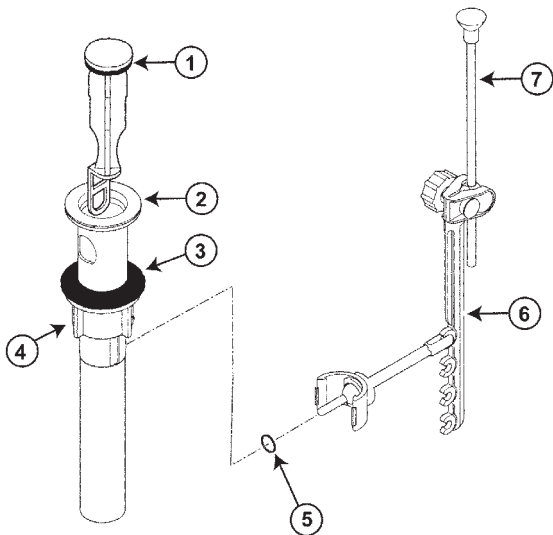

DELTA COMPLETE SNAP-N-POP-UP ASSEMBLY

ITEM	PART #	DESCRIPTION
1	05221300	Stopper
2		Foam gasket
3	44735016	1-1/4" Mack basin gasket
4		Nut
5	05222054	O-ring
6	05221880	Pivot rod & strap
7	05221720	(Lift rod)