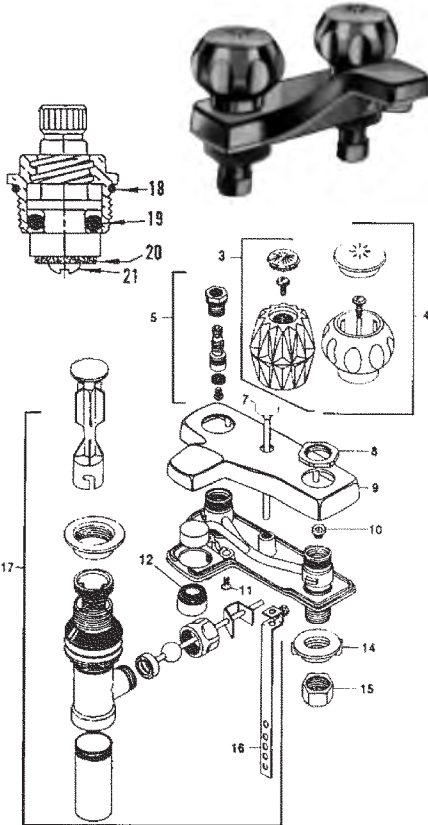

ELJER INSTITUTIONAL COMBINATION LAVATORY

ITEM	PART #	DESCRIPTION	ITEM	PART #	DESCRIPTION
1	06890780	Hot cross handle assembly	34	06896398	Lift rod extension & screw
	06890790	Cold cross handle assembly	35	06892735	Packing nut
2	06890200	Hot index	36	06892737	Gasket
	06890190	Cold index	37	06890110	Packing
3	06890150	Handle screw	38	06890120	Gasket
5	06892790	Screw bushing	39	42690130	Washer
6	NLA	Escutcheon	40	42720370	Screw
7	NLA	Flange	41	06890280	Gasket
8		Nipple			
9	43251061	Stem & bonnet assy. - R.H. used after 1968			
	43251058	Stem & bonnet assy. R.H. used prior to 1968			
12	42000420	Seat - prior to 1968			
13	42000430	Seat - after 1968			
14	06894298	Washer			
15	06892738	Locknut			
16	06891312	Gasket			
17	06891306	Friction ring			
18	51000040	Coupling nut			
19	06896942	Lift knob & rod assembly			
20		Spout			
21	45971004	Aerator			
26	06891318	Washer			
27	06890330	Locknut			
28	41001007	O-Ring			
29		Tee assembly			
30		Gasket			
31		Washer			
32		Locknut			
33		Part of item 19			

INTERNET INQUIRIES AND ORDERS CALL US TOLL FREE 877-258-2572
www.plumbingspecialties.com

FAUCET REPAIR

ELJER REGATA CENTERSET LAVATORY

ITEM	PART #	DESCRIPTION
3	06897406	Translucent handle assy. - hot or cold with 12 point broach
4	06890650	Handle assembly - hot or cold 16 point broach
	06897408	Handle assembly - hot or cold 12 point broach
5	43251004	Stem & bonnet assembly brass with 16 point broach
	43251083	Stem & bonnet (12 point broach)
7	06896942	Pop-up rod
8	06896937	Locknut
9		Cover
10	42000440	Seat
11		Screw
12	45971002	Aerator
14	21940315	Locknut
15	51000040	Coupling nut
16	06896398	Lift rod extension & screw
17	06898905	Pop-up assembly
18	41001036	Bonnet o-ring
19	41001017	Stem o-ring
20	42690110	Seat washer
21	42720260	Screw