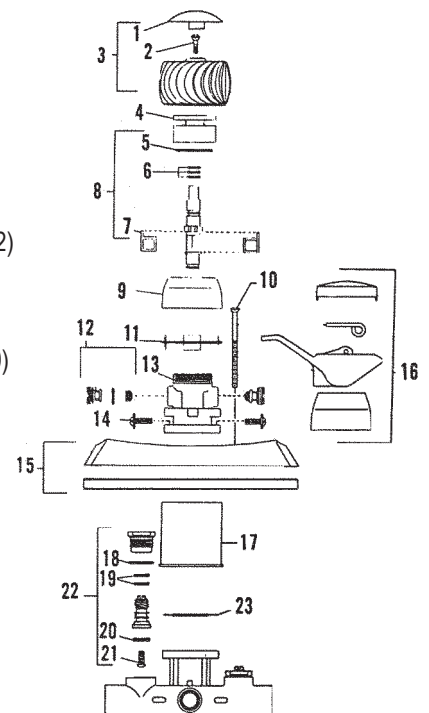

GERBER EASY-MIX TUB & SHOWER VALVE (SINCE 11/82)

ITEM	PART #	DESCRIPTION
1	07290222	Snap-in button
2	07290340	Screw
3	07291120	Handle assembly
4	07290694	Bonnet
5	41001058	Bonnet o-ring
6	41001027	Stem o-ring
7	07290700	Cage
8	07291220	Repair kit (includes item 12)
9	07290702	Sleeve escutcheon
10	07290178	Screw
11	07290707	Washer retainer
12		Grommet (order 07291220)
13	NLA	Body
14		Screw (SEMS)
15	07290856	Escutcheon
16	07291132	Lever handle assembly
17		Sleeve
18	07290260	Washer
19	41001002	O-Ring
20	42690140	Washer
21	42720240	Screw
22	07291198	Stop stem assembly
23		Seal