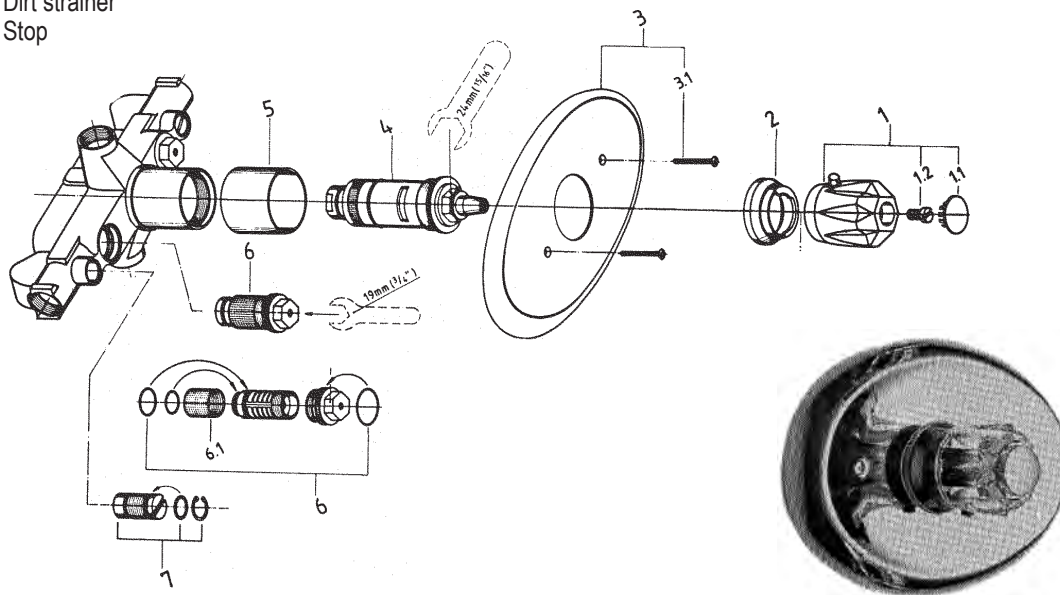

GROHE SINGLE LEVER BATH & SHOWER FAUCET MODEL 34.474

ITEM	PART #	DESCRIPTION
1	31270140	Temperature control handle
3	31270150	Escutcheon
4	31270506	Cartridge
6.1	31270030	Dirt strainer
7	31270500	Stop