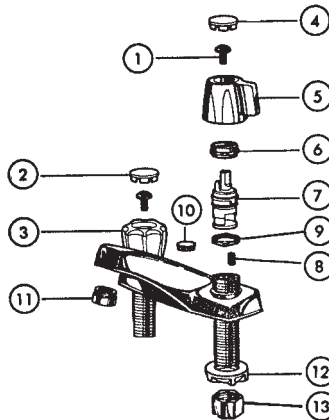

DELTA TWO HANDLE NEOSTYLE KITCHEN FAUCET

ITEM	PART #	DESCRIPTION
1		Spout assembly
2	05222142	Aerator CP
	05222144	Aerator PB
3	05222146	Retaining ring
4		Spout bonnet
5	05221620	Diverter unit
6		Screws
7		Handles - Cross w/ screws
8		Handles - LEver w/ screws
9	05221570	Bonnet nuts
10	05221040	Stem unit
11	05221590	Locknuts
12	05221255	Seats & springs
13		Escutcheon
14		Gasket
15	05221740	Locknuts
16	51000040	Coupling nuts
17	45731008	Spray less hose - black
	45731007	Spray less hose - white
18	45731002	Hose guide base - black
	45731001	Hose guide base - white
19	41001056	Thin o-ring
20	41001012	Thick o-ring

INTERNET INQUIRIES AND ORDERS CALL US TOLL FREE 877-258-2572
www.plumbingspecialties.com

FAUCET REPAIR

DELTA SINGLE LEVER LAVATORY FITTINGS

ITEM	PART #	DESCRIPTION
1	05222036	Handle w/ set screw
2	05221008	Set screw
3	05221002	Handle w/ set screw
4	05221025	Adjusting ring
5	05220500	Cap w/ adjusting ring CP
6	05220600	Cam & packing
7	05221000	S/S ball
8	05221255	Seats & springs (2)
9	45971002	Aerator
10	45972022	VP aerator w/ wrench
11	05221760	Base
12	05221640	Nuts & washers (2)
13	05222012	Handle w/ set screw (after 2/1/90)
	05001180	IMSCO kit (items 6, 8, wrench)

DELTA SINGLE KNOB HANDLE LAVATORY FITTINGS

ITEM	PART #	DESCRIPTION
1	05221140	Button
2	05221830	Screw
3	05221090	Handle w/ button & screw
4	05221025	Adjusting ring
5	05220500	Cap w/ adjusting ring CP
6	05221010	Cam & packing
7	05221020	S/S ball
8	05221255	Seats & springs (2)
9	05221760	Base
10	45971002	Aerator
*	05221190	Repair kit

DELTA TWO HANDLE LAVATORY FITTINGS

ITEM	PART #	DESCRIPTION
1	05221490	Screws (2)
2	05221380	Button set (H&C)
3	05221390	Handles (H&C)
4	05221150	Button set (H&C)
5	05221580	Handles (H&C)
6	05221570	Bonnet nuts (2)
7	05221040	Stem unit
8	05221255	Seats & springs (2)
9	05221590	Locknuts (2)
10	05221600	Button
11	45971002	Aerator
12	05221740	Locknuts (2)
13	51000046	Coupling nut