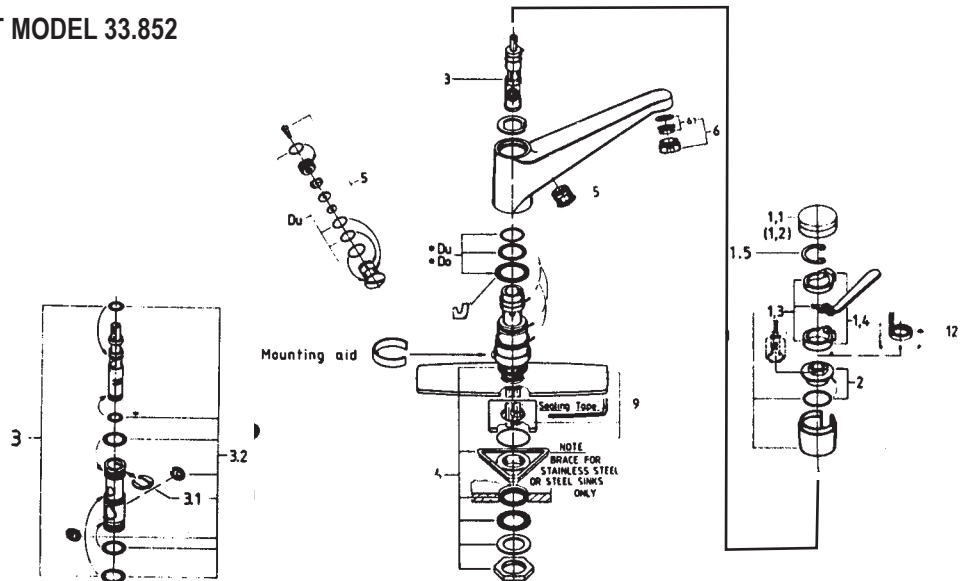

GROHE SINGLE LEVER SINK FAUCET MODEL 33.852

ITEM	PART #	DESCRIPTION
1	31270406	Handle assembly
1.1	31270130	Cap - acrylic
1.2	31270170	Cap - metal
1.5	31270060	Clip
2	31270400	Cartridge retainer nut
3	31270108	Cartridge
3.1	31270010	Clip
3.2	31270450	Cartridge washer set
5	31270104	Diverter
6	31270216	Flow restrictor
DU	31270440	Complete washer set - diverter type
DO	31270442	Complete washer set - no diverter