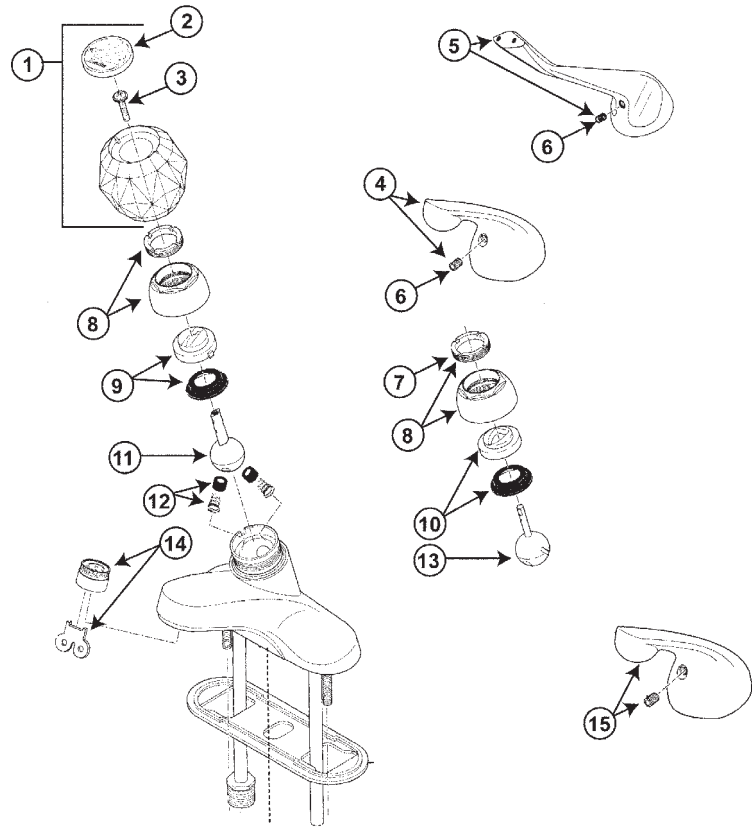

DELTA SINGLE HANDLE MONITOR BATH VALVES - 1700 SERIES

ITEM	PART #	DESCRIPTION
1	05220196	Escutcheon Screws CP
	05222021	1" longer escutcheon screws CP
2		Escutcheon
3		Trim sleeve, bonnet & o-ring
4	05222108	Cartridge assembly
5	05221310	Push button diverter
6	05228603	Seat, springs & quad seal
7	05226213	Screwdriver stop assembly
8		Temperature knob & cover
9		Rotational limit stop
10		Decal (red/blue)
11		Handle assembly
12		Spindle

DELTA TWO HANDLE LAVATORY

ITEM	PART #	DESCRIPTION
1	05221570	Bonnet nuts (2)
2	05221040	Stem unit
3	05221255	Cup & springs
4	05222180	Stem w/ stop & 1/4 turn
5	45971002	Aerator
6	45972022	VP aerator

INTERNET INQUIRIES AND ORDERS CALL US TOLL FREE 877-258-2572
www.plumbingspecialties.com

FAUCET REPAIR

DELTA SINGLE LEVER KITCHEN MODELS 500-505

ITEM	PART #	DESCRIPTION
1	05227449	Handle w/ button & screw
2	05222008	Silver insert
	05222208	Gold insert
3	05221830	Screw
4	05222012	Handle w/ set screw
5	05222036	Handle w/ set screw, blue/red indicator
6	05221008	Set screw
7	05221025	Adjusting ring
8	05220500	Cap w/ adjusting ring
9	05221010	Cam & packing
10	05220600	Cam & packing – lever handle
11	05221020	S/S ball assy – crystal handle
12	05221255	Seat & springs
13	05221000	S/S ball assy. – lever handle
14	45972022	VP aerator
15	05221874	Handle w/ set screw, red/blue indicator