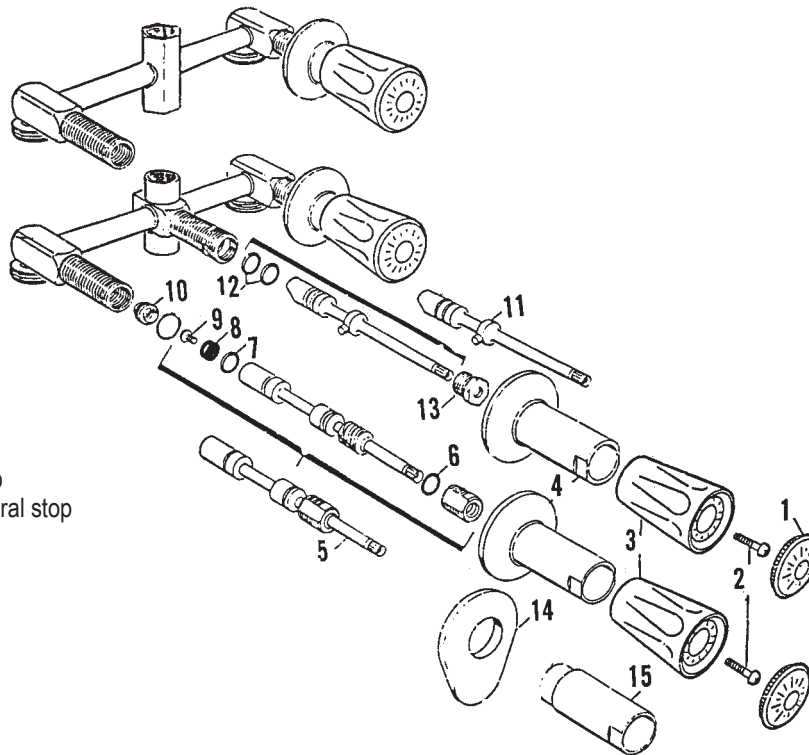

INTERNET INQUIRIES AND ORDERS CALL US TOLL FREE 877-258-2572
www.plumbingspecialties.com

FAUCET REPAIR

HARCRAFT SERIES 20-100 TUB & SHOWER VALVE

ITEM	PART #	DESCRIPTION
1	29360210	Hot index
	29360200	Cold index
	29360190	Arrow index
2	42720240	Handle screw
3	29360170	Handle only
4	29360110	Escutcheon
5	43361018	Stem assy. - hot & cold
6	41001002	Upper stem o-ring
7	41001044	Lower stem o-ring
8	42690110	Seat washer
9	42720240	Bibb screw
10	42000480	Seat
11	43361020	Diverter stem assy.
12	41001044	Diverter stem o-ring
13	29360260	Diverter stem bonnet
14	29360280	Escutcheon for integral stop
15	29360290	Escutcheon sleeve for integral stop