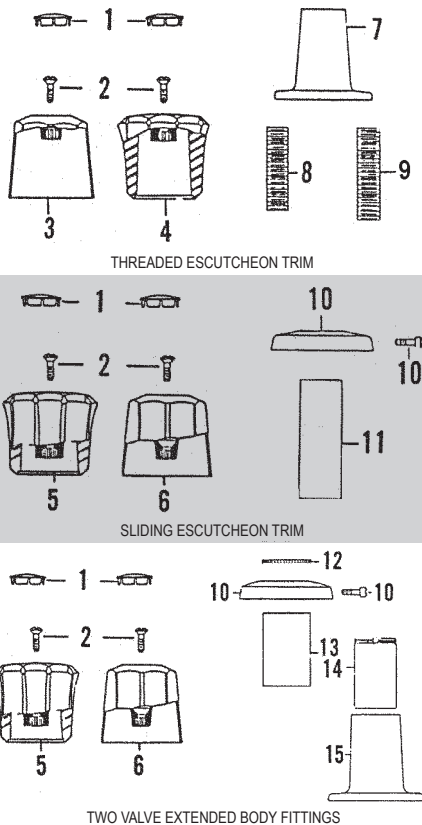

GERBER 8" EXTENDED BODY TUB & SHOWER VALVE

ITEM	PART #	DESCRIPTION
1	07290770	Cold index
	07290760	Hot index
2	07290340	Handle screw
3	07291245	Cold handle assembly
	07291240	Hot handle assembly
4	07290489	Locknut
5	07291030	Escutcheon assembly
6	07290100	Sleeve
7	43291031	Washerless stem unit
	07290330	Seal for washerless stem
8	07290230	Escutcheon
9	07290260	Bonnet washer
10	41001002	O-Ring
11	42690140	Washer
12	42720240	Screw
13	43291004	Stem assembly
14	42000472	Seat
15	07290206	Coupling
16	07290862	Coupling nut

INTERNET INQUIRIES AND ORDERS CALL US TOLL FREE 877-258-2572
www.plumbingspecialties.com

FAUCET REPAIR

TRIM FOR GERBER TUB & SHOWER VALVES

ITEM	PART #	DESCRIPTION
1	07290760	Hot index
	07290770	Cold index
	07290780	Arrow index
2	07290340	Handle screw
3	07291270	Hot metal handle assy.
	07291275	Cold metal handle assy.
	07291272	Arrow metal handle assembly
4	07291278	Hot Crystalite handle assy.
	07291276	Cold Crystalite handle assy.
	07291277	Diverter handle assy.
5	07291160	Hot Crystalite handle assy.
	07291170	Cold Crystalite handle assy.
	07291180	Arrow Crystalite handle assembly
6	07291240	Hot metal handle assy.
	07291245	Cold metal handle assy.
	07291242	Arrow metal handle assy.
7	07290230	Threaded escutcheon
8	07290118	Nipple for diverter
9	07290120	Nipple for h/c
10	07291030	Escutcheon assembly
11	07290100	Sleeve
12	07290489	Locknut
13	07290488	Sleeve
14		Threaded nipple
15	07290232	Escutcheon