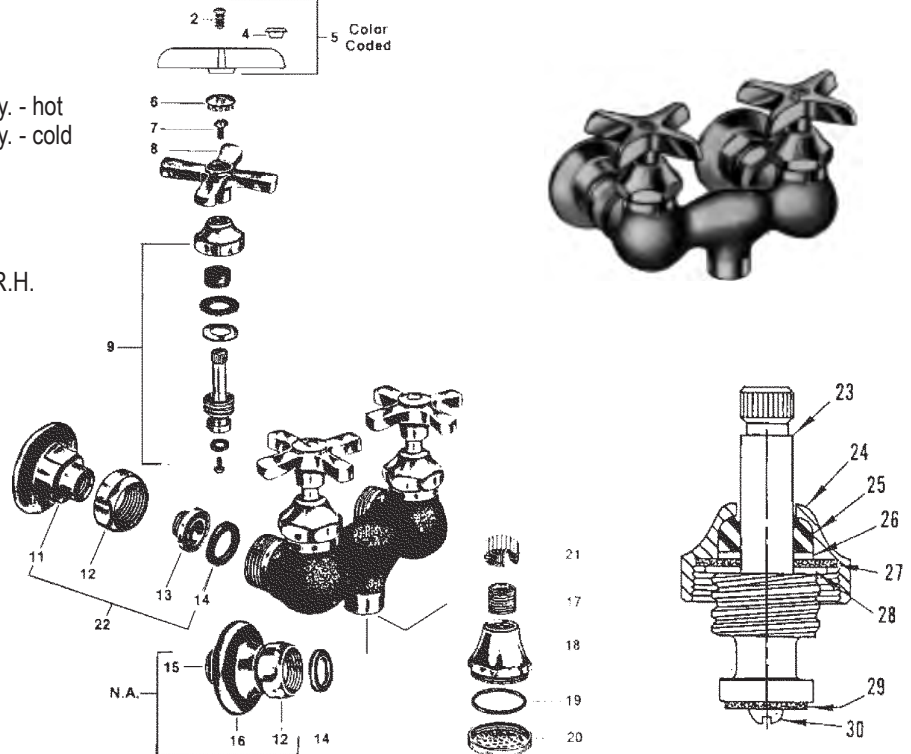

INTERNET INQUIRIES AND ORDERS CALL US TOLL FREE 877-258-2572
www.plumbingspecialties.com

FAUCET REPAIR

ELJER SERVICE SINK FAUCET

ITEM	PART #	DESCRIPTION
1	06890760	Hot lever handle assy.
	06890770	Cold lever handle assy.
3	06891978	Handle screw
6		Order item 1
10		Order item 13
13	06890780	Hot cross handle assy.
	06890790	Cold cross handle assy.
15	43251013	Stem & bonnet assy. - L.H.
	43251014	Stem & bonnet assy. R.H.
16	42000400	Seat
17		Stem
18		Integral stop unit
19	NLA	Spout
20	NLA	Spout
21		Inlet shank
22		Coupling nut
23		Spud
24	06893518	Gasket
25	NLA	Flange
26	NLA	Inlet shank
27		Wall bracket
28	43251047	Stem, washer & screw L.H.
	43251048	Stem, washer & screw R.H.
29	06892804	Bonnet
30	06890110	Packing
31	06896449	Gasket
32	06892802	Gasket
33	06892798	Bushing L.H.
	06892800	Bushing R.H.
34	42690130	Washer
35	42720370	Screw

ELJER DOUBLE SINK FAUCET

ITEM	PART #	DESCRIPTION
2	06891978	Screw
5	06890780	Cross arm handle assy. - hot
	06890790	Cross arm handle assy. - cold
6	06890200	Hot index button
	06890190	Cold index button
7	06890150	Handle screw
8	NLA	Order item 5
9	43251023	Stem & bonnet assy. R.H.
11	NLA	Male shank
12	NLA	Coupling nut
13	NLA	Spud
14	06893518	Gasket
17		Nipple
18-20	06896456	Spray head assembly
21	06892861	Stream guide
22	NLA	Female shank assy.
23	43251050	Stem - R.H.
24		Bonnet
25	06890120	Packing
26	06892803	Gasket
27	06894092	Washer
28	06894091	Washer
29	42690130	Seat washer
30	42720370	Screw
	42000400	Seat - not shown