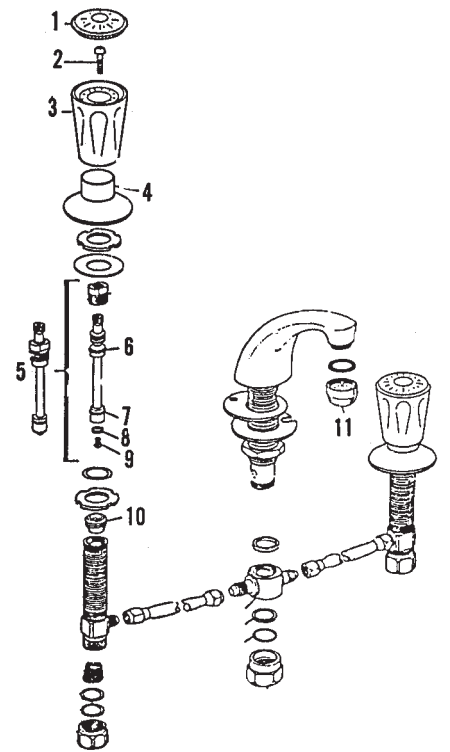

HARCRAFT SERIES 20-705 TUB & SHOWER VALVE

ITEM	PART #	DESCRIPTION
1	29360164	Hot index
	29360165	Cold index
2	42720240	Handle screw
3	29360160	Handle only
4	29360155	Escutcheon
5	43361008	Stem assembly
6	41001002	Upper stem o-ring
7	41001044	Lower stem o-ring
8	42690110	Stem washer
9	42720240	Bibb screw
10	42000490	Renewable seat
11	43361019	Diverter stem
12	41001044	Diverter stem o-ring
13	29360260	Diverter stem bonnet

INTERNET INQUIRIES AND ORDERS CALL US TOLL FREE 877-258-2572
www.plumbingspecialties.com

FAUCET REPAIR

HARCRAFT CENTERSET LAVATORY

ITEM	PART #	DESCRIPTION
1	29360164	Hot index button
	29360165	Cold index button
2	42720240	Handle screw
3	29360160	Handle only
4	43361004	Stem assy. - hot or cold
5	41001044	Stem o-ring
6	42690110	Seat washer
7	42720240	Bibb screw
8	29360250	Stem locknut
9	41720610	Bonnet gasket
10	42000480	Renewable seat
11	51000042	Rosette
12	51000048	Locknut
13	45971004	Aerator
14	05001300	Pop-up stopper
15	04891770	Ball rod gasket
16	40992123	Pop-up pull rod
17	12890540	Extension strap
18	09890190	Pop-up clip

HARCRAFT WIDESPREAD LAVATORY

ITEM	PART #	DESCRIPTION
1	29360210	Hot index button
	29360200	Cold index button
2	42720240	Handle screw
3	29360170	Handle only
4	29360130	Escutcheon
5	43361010	Stem assy. - hot or cold
6	41001002	Upper stem o-ring
7	41001044	Lower stem o-ring
8	42690110	Seat washer
9	42720240	Bibb screw
10	42000480	Renewable seat
11	45971004	Aerator