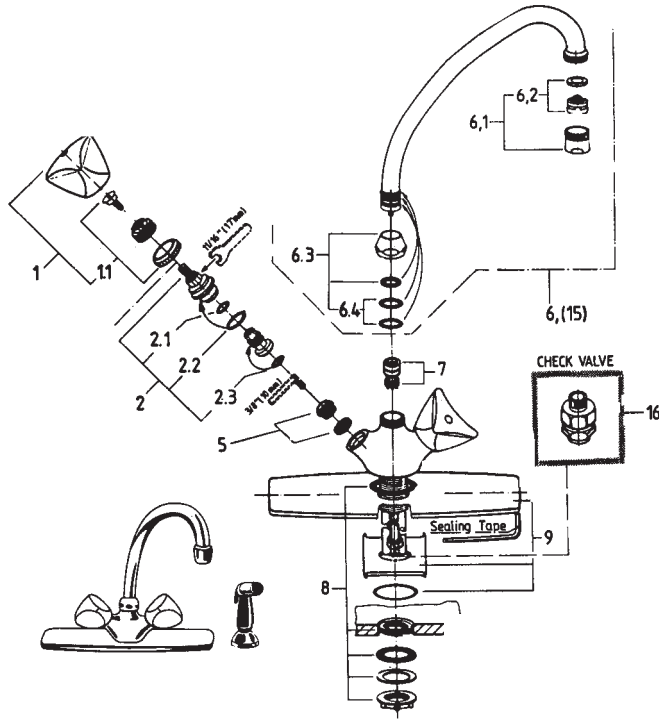

FAUCET REPAIR

GROHE TWO HANDLE SINK FAUCET MODEL 31.735

ITEM	PART #	DESCRIPTION
1	31720100	TDL handle
2	31270110	Cartridge
5	31270312	Renewable seat set
6	31270200	Swivel spout
6.1	31270210	Flow regulator
6.3	31270306	Spout fitting set
7	31270115	Diverter assembly