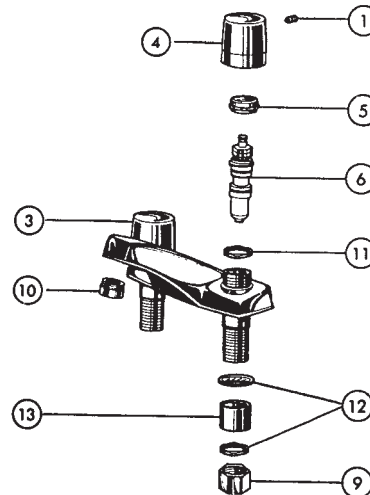

INTERNET INQUIRIES AND ORDERS CALL US TOLL FREE 877-258-2572
www.plumbingspecialties.com