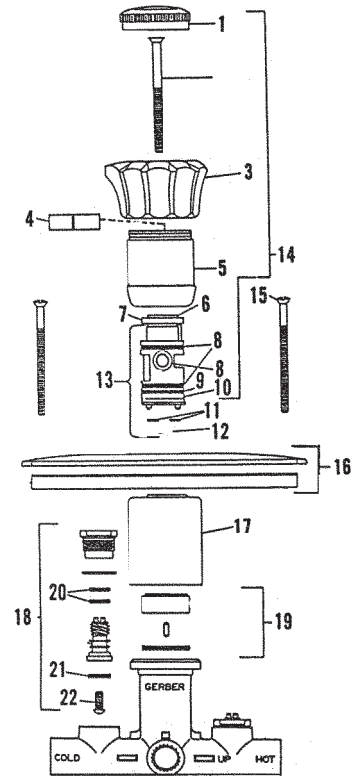

GERBER EASY-MIX TUB & SHOWER VALVE (PRIOR TO 11/82)

ITEM	PART #	DESCRIPTION
1	07290940	Cap
2	07290190	Screw
3	07290180	Handle
4	NLA	Inside cam
5	NLA	External body
6	07290210	Pivot
7	07290220	Stop key
8	07290860	Repair kit (4 o-rings)
9	NLA	Wiper seal
10	NLA	Internal body
11-12	07290870	Repair kit
13	NLA	Internal body w/seals
14	07290858	Handle assy. less item 2 & 3
15	07290178	Screw
16	07290892	Escutcheon w/seal
17		Sleeve
18	07291198	Stop stem assembly
19	07290920	Mounting pad assy.
20	41001002	O-Ring
21	42690140	Washer
22	42720240	Screw