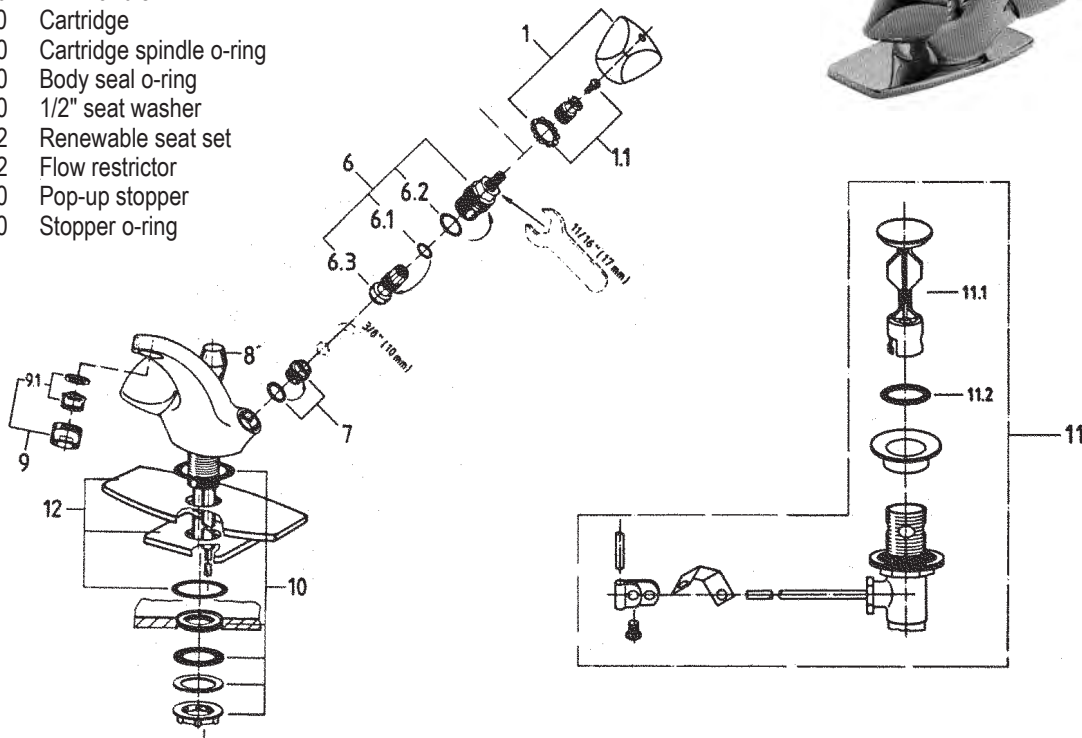

FAUCET REPAIR

GROHE TWO HANDLE LAVATORY FAUCET MODEL 21.175

ITEM	PART #	DESCRIPTION
1	31270100	TDL handle
6	31270110	Cartridge
6.1	31270020	Cartridge spindle o-ring
6.2	31270050	Body seal o-ring
6.3	31270070	1/2" seat washer
7	31270312	Renewable seat set
9	31270212	Flow restrictor
11.1	31270160	Pop-up stopper
11.2	31270080	Stopper o-ring