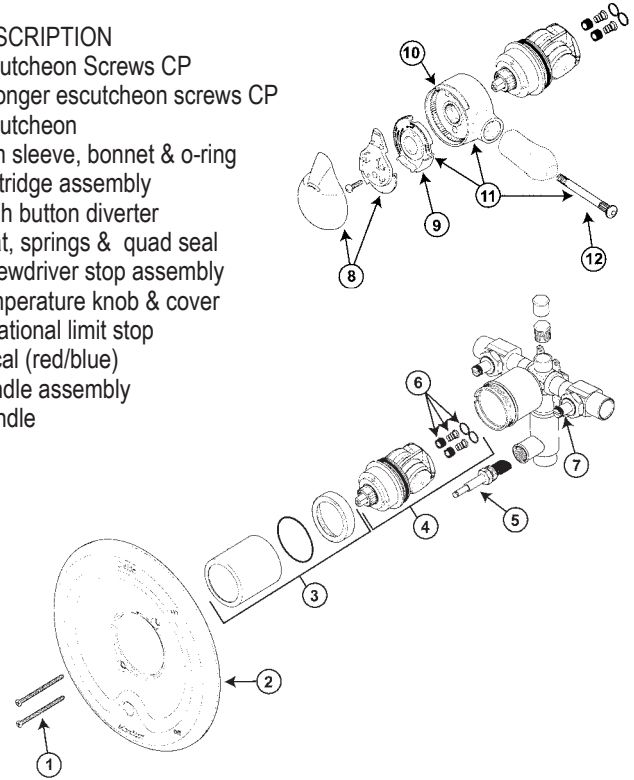

ITEM	PART #	DESCRIPTION
1	05222100	Button
2	05221830	Screw
3	05222104	Handle assy. (temperature)
4	05222102	Rotational limit stop
5		Handle assy. (volume)
6		Nut
7		Handle assembly
8		Nut
9		Lever handle – specify
10		Bonnet
11		Sleeve
12	05222106	Plate & o-rings
13	05222108	Cartridge assembly
14	05222110	Seats, springs & quad rings
15	05221310	Push button diverter CP
16		Stop stem assembly

DELTA TWO HANDLE LAVATORY WIDESPREAD FITTINGS

ITEM	PART #	DESCRIPTION
1	05221380	Button set (old style)
2	05221490	Screws (2)
3	05221100	Handle
4	05221860	Button set (H&C) (new style)
5	05222038	Handle - chrome
6	45971002	Aerator
7		Gasket
8		Nut & washer
9		Spout assembly
10	05221380	Button set (H&C)
11	05221570	Bonnet nuts (2)
12	05221040	Stem unit (old style)
	05222180	Stem unit (new style)
13	05221255	Seats & springs (2)
14		Base & gasket
15		Nuts & washers
16	05221490	Screws (2)
18	05221560	Hose
19	05222040	Screws (2)
20	05221920	Wrist handles w/ screws

INTERNET INQUIRIES AND ORDERS CALL US TOLL FREE 877-258-2572
www.plumbingspecialties.com

FAUCET REPAIR

DELTA SINGLE LEVER KITCHEN MODELS 140, 142, 440 & 442

ITEM	PART #	DESCRIPTION
1	05228898	Handle w/ button & set screw
2		Red/blue button
3	05221008	Set screw
4	05221025	Adjusting ring
5	05220500	Cap w/ adjusting ring
6		9" spout
7	45971002	Aerator
8	05221550	Slip ring
9	05220600	Cam & packing
10	05221000	S/S ball assembly
11	05221255	Seat & springs
12	05228400	Body pin
13	05220025	Spout o-rings
14	05221030	Diverter assembly
15	05222183	Handle w/ button & set screw

DELTA SINGLE HANDLE MONITOR BATH VALVES - 1700 SERIES

ITEM	PART #	DESCRIPTION
1	05220196	Escutcheon Screws CP
	05222021	1" longer escutcheon screws CP
2		Escutcheon
3		Trim sleeve, bonnet & o-ring
4	05222108	Cartridge assembly
5	05221310	Push button diverter
6	05228603	Seat, springs & quad seal
7	05226213	Screwdriver stop assembly
8		Temperature knob & cover
9		Rotational limit stop
10		Decal (red/blue)
11		Handle assembly
12		Spindle