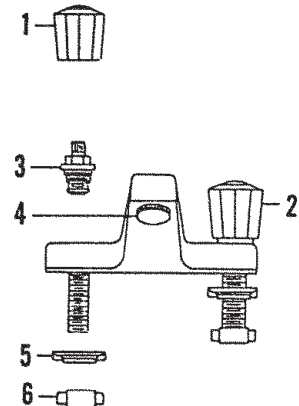

INTERNET INQUIRIES AND ORDERS CALL US TOLL FREE 877-258-2572
www.plumbingspecialties.com