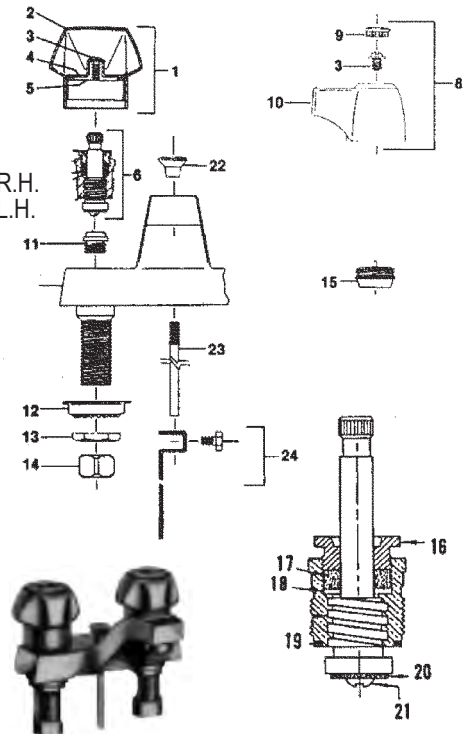

ELJER LIFETIME & ULTIMA CENTERSET LAVATORY

ITEM	PART #	DESCRIPTION
1	06890614	Hot handle assembly
	06890618	Cold handle assembly
2	06890630	Handle only - hot
	06890640	Handle only - cold
3	06890150	Handle screw
4	06890550	Adapter
5	06890552	Retainer
6	43251016	Stem & bonnet assy. - R.H.
	43251015	Stem & bonnet assy. - L.H.
8	06890450	Hot handle assembly
	06890460	Cold handle assembly
9	06890200	Hot index
	06890190	Cold index
11	42000400	Seat
12	51000042	Washer
13	51000046	Locknut
14	51000040	Coupling nut
15	45971002	Aerator
16	06894633	Packing nut
17	06890110	Packing
18	06890120	Gasket
19	06890280	Gasket
20	42690130	Seat washer
21	42720370	Screw
22		Lift knob - see item 23
23	06896942	Lift rod & knob