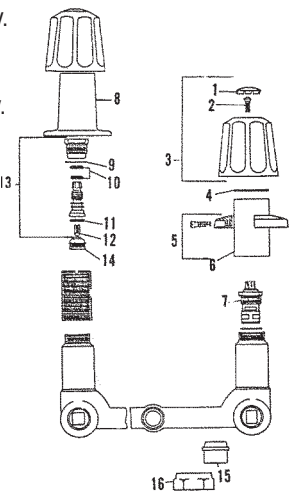

GERBER 8" EXTENDED BODY TUB & SHOWER VALVE

ITEM	PART #	DESCRIPTION
1	07290770	Cold index
	07290760	Hot index
2	07290340	Handle screw
3	07291245	Cold handle assembly
	07291240	Hot handle assembly
4	07290489	Locknut
5	07291030	Escutcheon assembly
6	07290100	Sleeve
7	43291031	Washerless stem unit
	07290330	Seal for washerless stem
8	07290230	Escutcheon
9	07290260	Bonnet washer
10	41001002	O-Ring
11	42690140	Washer
12	42720240	Screw
13	43291004	Stem assembly
14	42000472	Seat
15	07290206	Coupling
16	07290862	Coupling nut