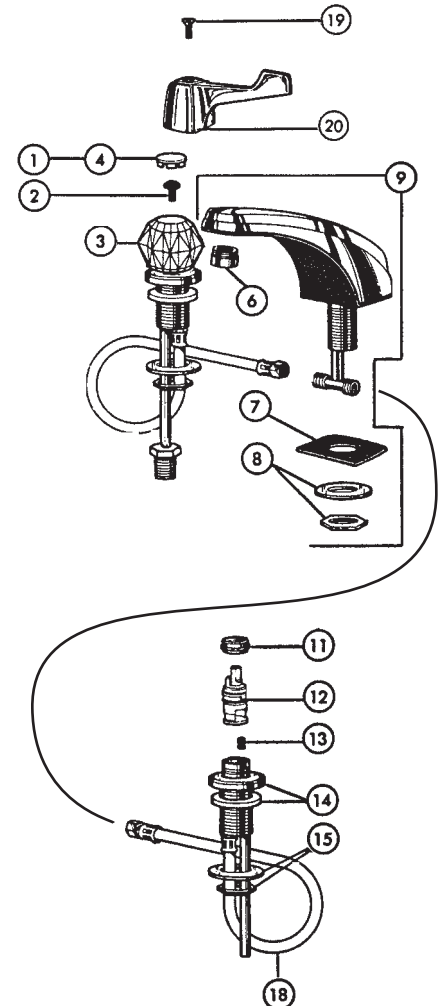

DELTA TWO HANDLE LAVATORY WIDESPREAD FITTINGS

ITEM	PART #	DESCRIPTION
1	05221380	Button set (old style)
2	05221490	Screws (2)
3	05221100	Handle
4	05221860	Button set (H&C) (new style)
5	05222038	Handle - chrome
6	45971002	Aerator
7		Gasket
8		Nut & washer
9		Spout assembly
10	05221380	Button set (H&C)
11	05221570	Bonnet nuts (2)
12	05221040	Stem unit (old style)
	05222180	Stem unit (new style)
13	05221255	Seats & springs (2)
14		Base & gasket
15		Nuts & washers
16	05221490	Screws (2)
18	05221560	Hose
19	05222040	Screws (2)
20	05221920	Wrist handles w/ screws