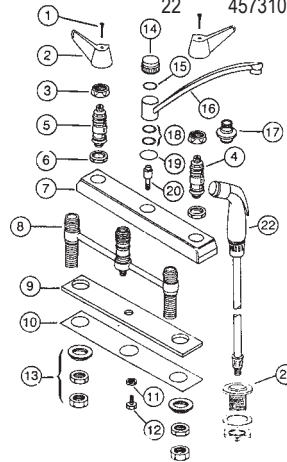

ELKAY TWO HANDLE KITCHEN FAUCET – LK2472 & 2473

ITEM	PART #	DESCRIPTION	ITEM	PART #	DESCRIPTION
1	28260576	Handle screw	21	45731002	Hose guide assembly
2	28261360	Handle	22	45731010	Hose & spray head
3	28260844	Cap nut			
4	43261004	Cartridge - cold			
5	43261003	Cartridge - hot			
6	28260844	Locknut			
7	28261036	Escutcheon			
8		Body			
9		Base plate			
10		Gasket			
11	28260968	Nut			
12	28261286	Hex plug			
13	51000042	Washer			
	51000046	Locknut			
	51000040	Coupling nut			
14	28260630	Spout nut			
15	28260886	O-ring			
16	28261482	Spout			
17	28260626	Swivel aerator			
18	28260700	O-ring			
19	28260628	Wear ring			
20	45732016	Diverter