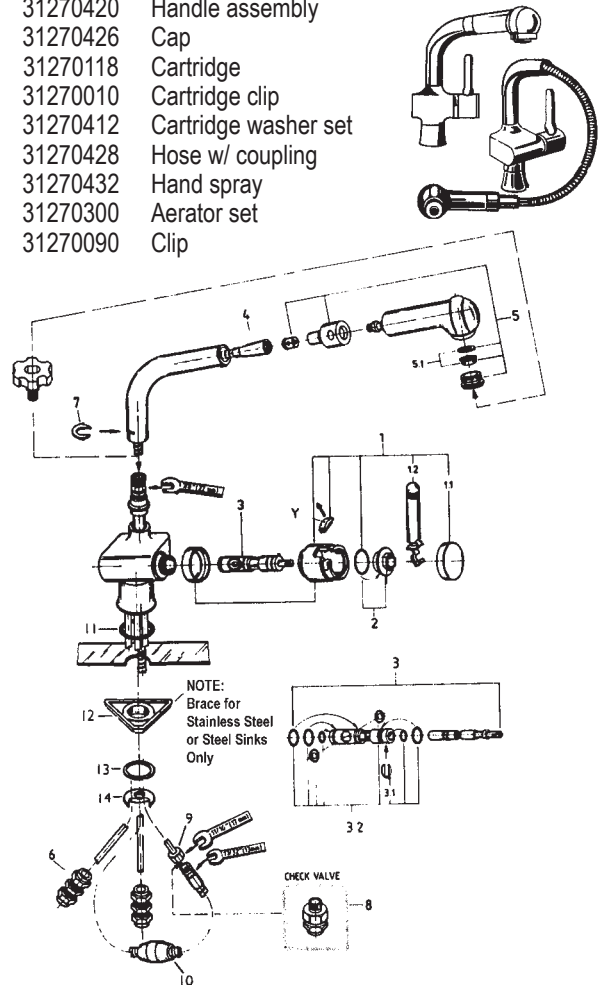

GROHE SINGLE HANDLE SINK FAUCET MODEL 33.790

ITEM	PART #	DESCRIPTION
1	31270420	Handle assembly
1.1	31270426	Cap
3	31270118	Cartridge
3.1	31270010	Cartridge clip
3.2	31270412	Cartridge washer set
4	31270428	Hose w/ coupling
5	31270432	Hand spray
5.1	31270300	Aerator set
7	31270090	Clip