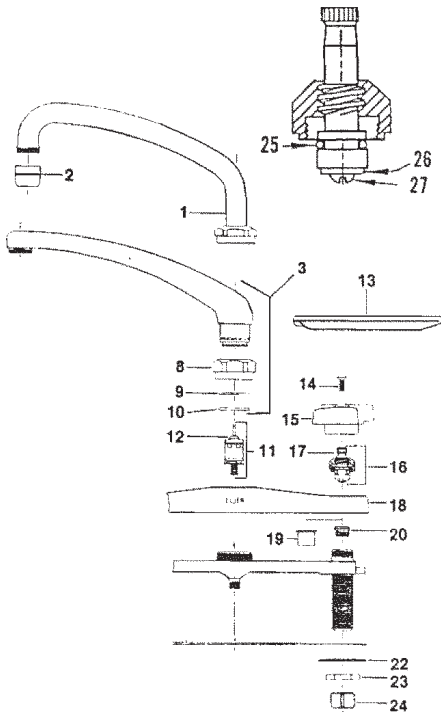

FAUCET REPAIR