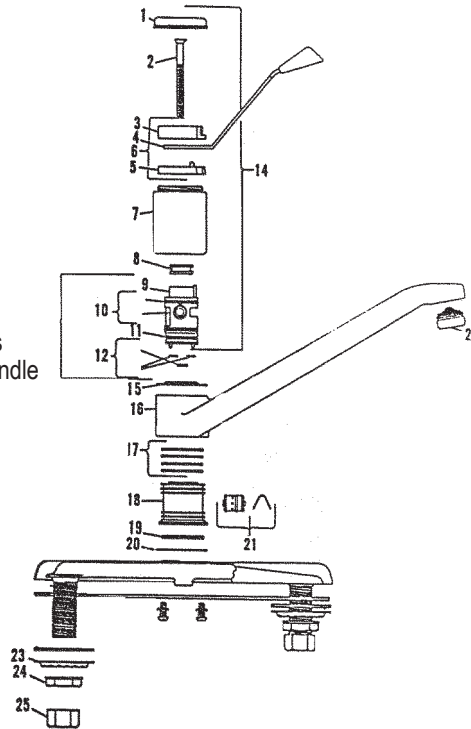

FAUCET REPAIR

GERBER EASY-MIX SINK FAUCET (PRIOR TO 11/81)

ITEM	PART #	DESCRIPTION
1	07290930	Cap
2	07290150	Unit screw
3	NLA	Upper insert
4	NLA	Handle
5	NLA	Lower insert
6	07290900	Handle assembly (1)
7	NLA	External body
8	07290210	Pivot
9	NLA	Internal body
10	07290860	Repair kit
11	NLA	Wiper seal
12	07290870	Repair kit
13	07290910	Internal body w/ seals
14	NLA	Body assembly w/ handle
15	07290140	Spout retainer
16		Spout
17	07290880	O-Ring kit
18		Spout adapter
19	07290160	Gasket
20	07290170	Washer
21	07290890	Diverter assembly
22	45971002	Aerator
23	51000042	Washer
24	51000048	Locknut
25	51000040	Coupling nut