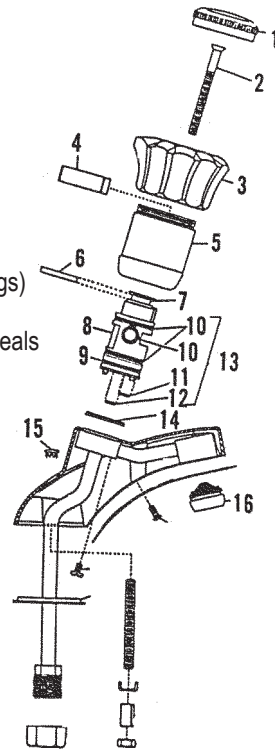

FAUCET REPAIR

GERBER EASY-MIX SINGLE HANDLE (PRIOR TO 9/82)

ITEM	PART #	DESCRIPTION
1	07290940	Cap
2	07290150	Unit screw
3	07290180	Handle
4	NLA	Inside cam
5	NLA	External body
6	07290220	Stop key
7	07290210	Pivot
8	NLA	Internal body
9	NLA	Wiper seal
10	07290860	Repair kit (4 o-rings)
11-12	07290870	Repair kit
13	07290810	Internal body w/ seals
14	NLA	Shield ring
15		Button
16	45971002	Aerator