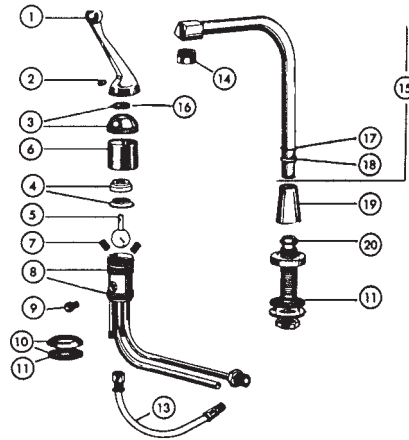

DELTA COMPLETE SNAP-N-POP-UP ASSEMBLY (METAL)

ITEM	PART #	DESCRIPTION
1		Stopper
2		Nut
3	05229797	Gaskets
4	05229796	Lever ball & assembly clip
5	05221700	Strap & screw

INTERNET INQUIRIES AND ORDERS CALL US TOLL FREE 877-258-2572
www.plumbingspecialties.com

FAUCET REPAIR

DELTA SINGLE LEVER KITCHEN DECK FAUCETS

ITEM	PART #	DESCRIPTION
1	05221130	Handle w/set screw
2	05221008	Set screw
3	05221025	Adjusting ring
4	05220500	Cap w/adjusting ring CP
5	05221370	8" spout
6	05221550	Slip ring
7	05220600	Cam & packing
8	05221000	S/S ball
9	05221255	Seats & springs (2)
10	05221870	Gasket
11	05221030	Diverter assembly
12	05221510	Nuts & washers (2)
13	41001450	Spout o-rings
19	45971002	Aerator
20	05221080	Swivel aerator
	05001180	IMSCO kit (item 7, 9, 13, wrench)

DELTA 2 HANDLE LAUNDRY FAUCETS

ITEM	PART #	DESCRIPTION
1	05222056	Spout assembly
2	05222058	Spout assy. (L/hose thd)
3	05222060	Retaining ring
4	41001004	O-Ring
5	05222062	Bonnet
6	05221150	Button set
7	05221490	Screws (2)
8	05221580	Handles (H&C)
9	05221570	Bonnet nuts (2)
10	05221040	Stem unit
11	05221255	Seats & springs (2)
12		Escutcheon
13		Under cover plate
14	05221740	Locknuts (2)
15	51000040	Coupling nut

DELTA SINGLE LEVER WATERFALL FAUCETS

ITEM	PART #	DESCRIPTION
1	05221130	Handle w/set screw
2	05221008	Set screw
3	05220500	Cap w/adjusting ring CP
4	05220600	Cam & packing
5	05221000	S/S ball
6		Escutcheon
7	05221255	Seats & springs (2)
8	41001450	Spout o-rings
9	05221030	Diverter
10		Base w/gaskets
11		Gasket
13	05221560	Hose
14	45971002	Aerator
15	05222052	Spout assembly
16	05221025	Adjusting ring
17	05222044	O-ring
18	05222046	Retaining ring
19	05222048	Bonnet
20	05222050	O-ring
*	05221180	Repair kit