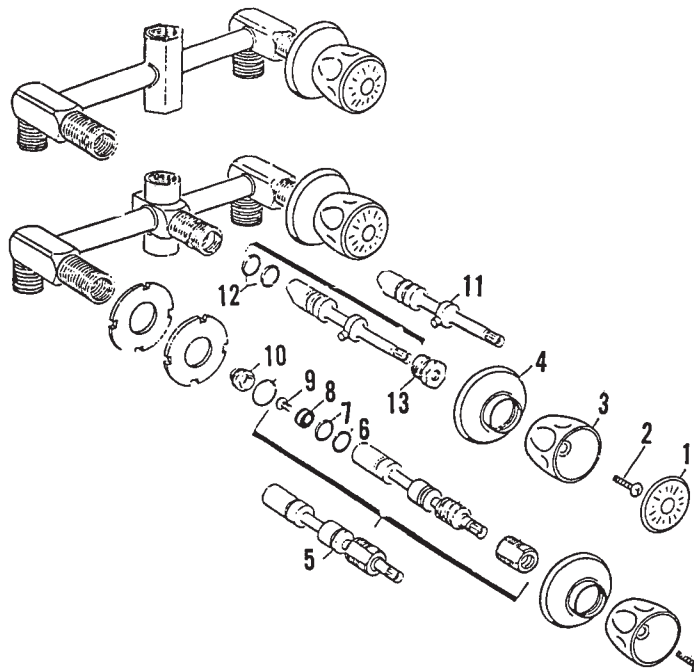

INTERNET INQUIRIES AND ORDERS CALL US TOLL FREE 877-258-2572
www.plumbingspecialties.com