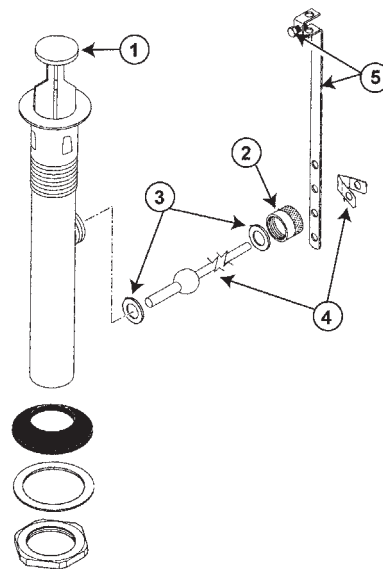

INTERNET INQUIRIES AND ORDERS CALL US TOLL FREE 877-258-2572
www.plumbingspecialties.com

FAUCET REPAIR

DELTA RP26533 METAL POP UP ASSEMBLY (LESS LIFT ROD)

ITEM	PART #	DESCRIPTION
1		Stopper Seal
2	05221300	Stopper w/ seal
3	44735016	Gasket
4	05221680	Nut
5	05221700	Strap & screw
6	21940180	Spring clip
7	05221975	Horizontal Rod w/ clip – 6-1/8" long
8	05221670	Pivot seat & Gasket
	05221340	Complete pop-up assembly

DELTA RP 27575 COMPLETE 50/50 POP-UP ASSEMBLY

ITEM	PART #	DESCRIPTION
1	05221300	Stopper w/ seal
2	44735016	1-1/4" Mack basin gasket
3		Flange seal
4	05221670	Pivot seat & gasket
5	05221975	Horizontal rod w/ clip – 6-1/8" long
6	05223038	Pivot nut
7	05221700	Strap & screw
8	05221720	Lift rod

DELTA COMPLETE SNAP-N-POP-UP ASSEMBLY

ITEM	PART #	DESCRIPTION
1	05221300	Stopper
2		Foam gasket
3	44735016	1-1/4" Mack basin gasket
4		Nut
5	05222054	O-ring
6	05221880	Pivot rod & strap
7	05221720	(Lift rod)

DELTA COMPLETE SNAP-N-POP-UP ASSEMBLY (METAL)

ITEM	PART #	DESCRIPTION
1		Stopper
2		Nut
3	05229797	Gaskets
4	05229796	Lever ball & assembly clip
5	05221700	Strap & screw

INTERNET INQUIRIES AND ORDERS CALL US TOLL FREE 877-258-2572
www.plumbingspecialties.com