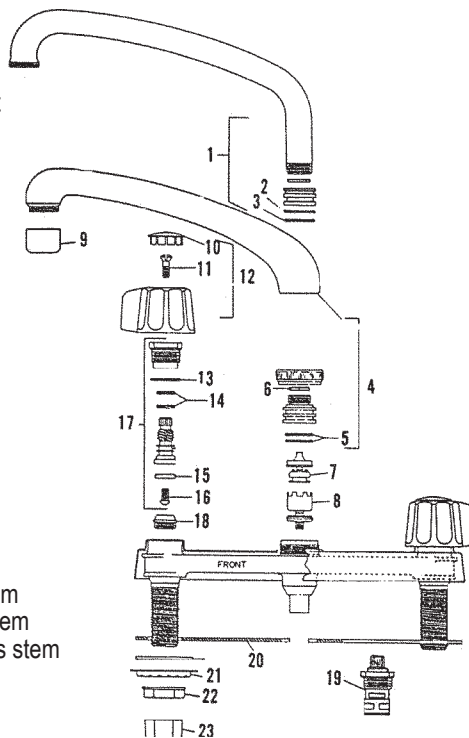

GERBER TWO-HANDLE SINK FAUCET

ITEM	PART #	DESCRIPTION
1	07291090	8" tube spout
2	41001032	Spout o-ring
3	41001007	Spout o-ring
4	07291070	8" cast brass spout
5	41001007	Spout o-ring
6	41001018	Spout o-ring
7	45732030	Upper diverter unit
8	45732024	Lower diverter unit
9	45971004	Aerator
10	07290760	Hot index
	07290770	Cold index
11	07290340	Screw
12	07291260	Hot handle assy.
	07291265	Cold handle assy.
13	07290260	Washer
14	41001002	O-Ring
15	42690140	Washer
16	42720240	Screw
17	43291004	Hot stem assy.
	43291003	Cold stem assy.
18	42000470	Seat
19	43291031	Hot washerless stem
	43291034	Cold washerless stem
	07290330	Seal for washerless stem
20	07290680	Putty plate
21	51000042	Washer
22	51000048	Locknut
23	51000040	Coupling nut