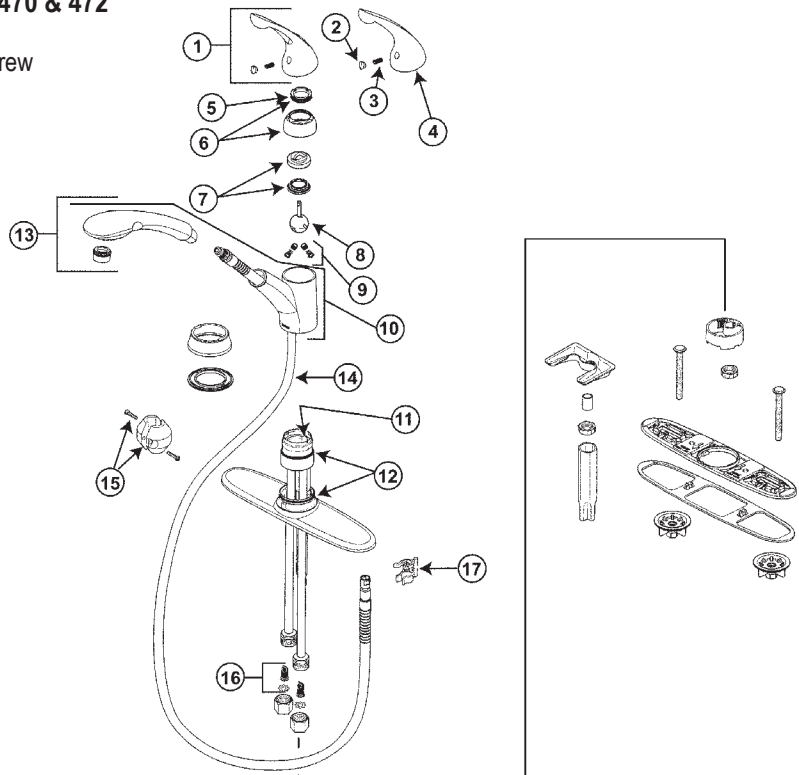

DELTA SINGLE LEVER KITCHEN MODELS 470 & 472

ITEM	PART #	DESCRIPTION
1	05222183	Loop handle w/ button & set screw
2		Red/blue button
3	05221008	Set screw
4	05228898	Lever handle w/ button & set screw
5	05221025	Adjusting ring
6	05220500	Cap w/ adjusting ring
7	05220600	Cam & packing
8	05222128	Vacuum breaker ball assembly
9	05221255	Seats & springs
10		Wand & hub assembly
11	05228400	Body pin
12	05222520	Spout o-rings
13	05222542	Wand assembly
14	05222527	Hose assembly
15	05221723	Zinc weights & screws
16	05222302	Check valve assembly
17	05222522	Clip