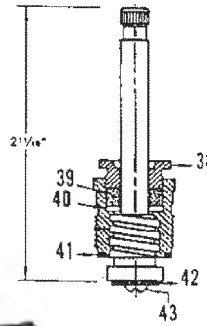

FAUCET REPAIR

ELJER INSTITUTIONAL COMBINATION LAVATORY

ITEM	PART #	DESCRIPTION	ITEM	PART #	DESCRIPTION
1	06890780	Hot cross arm handle assy.	33		Locknut
	06890790	Cold cross arm handle assy.	34	06890740	Lift knob
2	06891978	Handle screw	35	06896942	Lift rod & knob assy.
3	18861660	Blue index	36	06896398	Lift rod extension & screw
	18861661	Red index	37	06898905	Pop-up waste assembly
7	NLA	Index cap	38	06894633	Packing nut
8	06890150	Washer head screw	39	06890110	Packing
11	06890800	Hot wrist handle assembly	40	06890120	Gasket
	06890802	Cold wrist handle assembly	41	06890280	Gasket
12	NLA	Escutcheon	42	42690130	Washer
13	06890420	CP flange	43	42720370	Screw
14	43251071	Stem & bonnet assy. - L.H.			
	43251072	Stem & bonnet assy. R.H.			
16	42000430	Seat			
17	06894298	Washer			
18	06890130	Locknut			
19	51000040	Coupling nut			
20	06891306	Friction ring			
21	06891312	Gasket			
22	06896662	Spout assy. - used with pop-up			
	06896663	Spout assy. - no pop-up			
23	06896454	Spray head assy.			
24	45971004	Aerator			
25		Body - for pop-up (order item 22)			
26		Order 06896663			
27	06891318	Washer			
28	06890330	Locknut			
29	41001007	O-Ring			
30		Tee assembly			
31		Gasket			
32		Washer