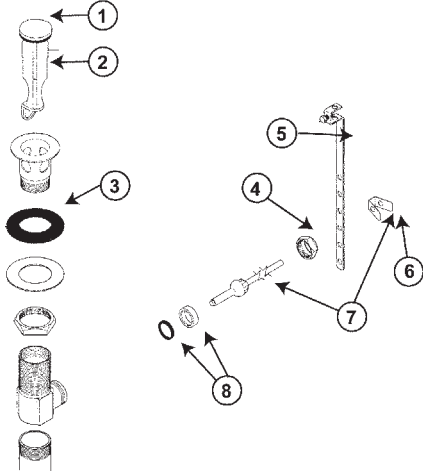

ITEM	PART #	DESCRIPTION
1	05222100	Button
2	05221830	Screw
3	05222104	Handle assy. (temperature)
4	05222102	Rotational limit stop
5		Handle assy. (volume)
6		Nut
7		Handle assembly
8		Nut
9		Lever handle – specify
10		Bonnet
11		Sleeve
12	05222106	Plate & o-rings
13	05222108	Cartridge assembly
14	05222110	Seats, springs & quad rings
15	05221310	Push button diverter CP
16		Stop stem assembly

DELTA SCALD-GUARD BATH VALVES - PRESSURE BALANCED

ITEM	PART #	DESCRIPTION
1		Handle screw
2	05222014	Handle w/ screw
3	05221630	Bonnet CP
4	05221050	Stem unit assembly
5	05221034	Balance spool assembly
6	05221310	Push button diverter
7	05221255	Seats & springs (2)
8		Sleeve
9	05221070	Stop stem assembly
10	05220196	Screws (2)
11	05222016	Escutcheon - push button
12	05222018	Escutcheon
13	05221160	Button (before 2/1/90)
14	05221120	Handle assembly (before 2/1/90)
15	05221490	Handle screws (2)
16	05222006	Button (after 2/1/90)
17	05222004	Handle assembly (after 2/1/90)

DELTA SLOW SELF-CLOSING LAVATORY FITTINGS

ITEM	PART #	DESCRIPTION
1	05222042	Set screw
3	05221900	Handle w/ set screw - hot
4	05221910	Handle w/set screw - cold
5	05221570	Bonnet nuts (2)
6	05221835	Valve assembly
9	51000040	Coupling nut
10	45972020	VP aerator w/wrench
11	05221590	Locknuts (2)
12	51000042	Metal washer
	51000046	Brass locknut
13		Spacer

INTERNET INQUIRIES AND ORDERS CALL US TOLL FREE 877-258-2572
www.plumbingspecialties.com

FAUCET REPAIR

DELTA RP26533 METAL POP UP ASSEMBLY (LESS LIFT ROD)

ITEM	PART #	DESCRIPTION
1		Stopper Seal
2	05221300	Stopper w/ seal
3	44735016	Gasket
4	05221680	Nut
5	05221700	Strap & screw
6	21940180	Spring clip
7	05221975	Horizontal Rod w/ clip – 6-1/8" long
8	05221670	Pivot seat & Gasket
	05221340	Complete pop-up assembly