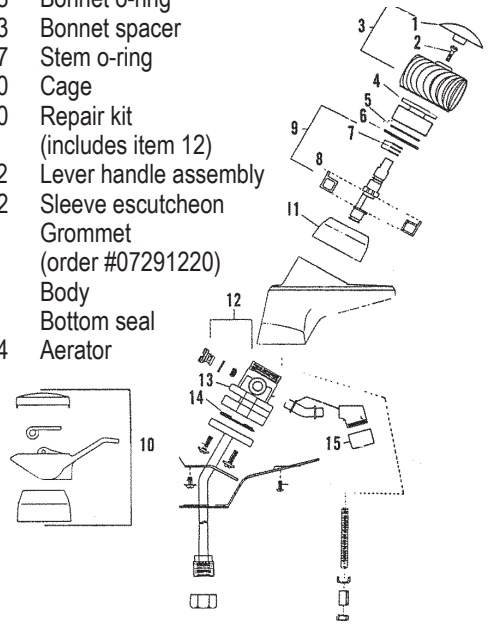

GERBER EASY-MIX SINGLE HANDLE (SINCE 9/82)

ITEM	PART #	DESCRIPTION
1	07290222	Snap-in button
2	07290340	Screw
3	07291120	Handle assembly
4	07290694	Bonnet
5	41001058	Bonnet o-ring
6	07290223	Bonnet spacer
7	41001027	Stem o-ring
8	07290700	Cage
9	07291220	Repair kit (includes item 12)
10	07291132	Lever handle assembly
11	07290702	Sleeve escutcheon
12		Grommet (order #07291220)
13	NLA	Body
14		Bottom seal
15	45971004	Aerator