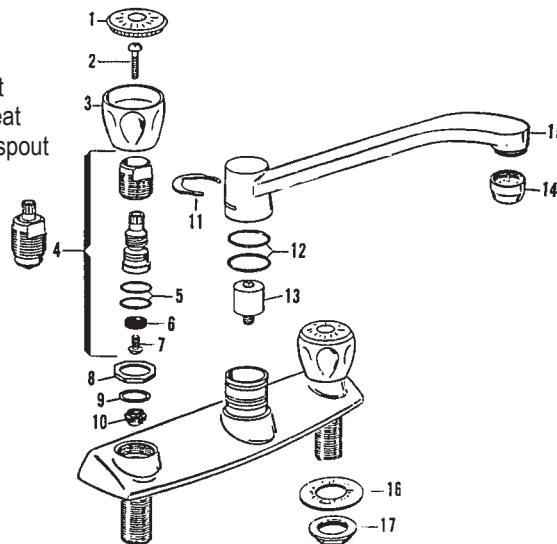

HARCRAFT TWO HANDLE KITCHEN

ITEM	PART #	DESCRIPTION	ITEM	PART #	DESCRIPTION
1	29360164	Hot index button	13	45732004	Spray diverter
	29360165	Cold index button	14	45971004	Aerator
2	42720240	Handle screw	15	29360270	Spout
3	29360160	Handle only	16	51000042	Rosette
4	43361004	Stem assy. - hot or cold	17	51000048	Locknut
5	41001044	Stem o-ring			
6	42690110	Seat washer			
7	42720240	Bibb screw			
8	29360250	Stem locknut			
9	41720610	Bonnet gasket			
10	42000480	Renewable seat			
11	29360100	Snap ring for spout			
12	41001021	Spout o-ring