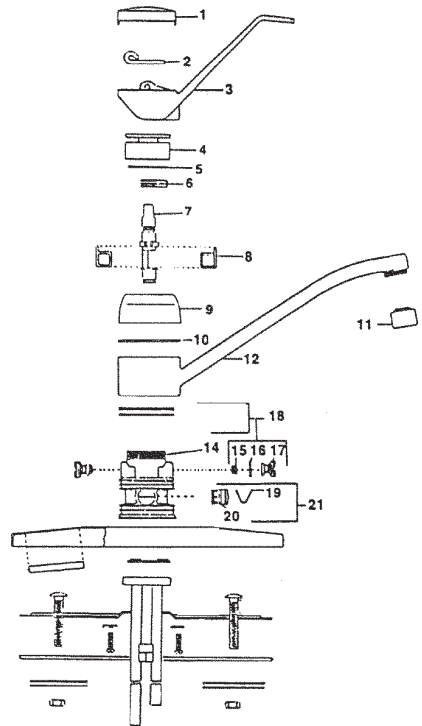

GERBER EASY-MIX SINK FAUCET (SINCE 11/81)

ITEM	PART #	DESCRIPTION
1-3	07291130	Handle assembly
4	07290694	Bonnet
5	41001058	Bonnet o-ring *
6	41001027	Stem o-ring *
7	*	Stem
8	07290700	Cage
9	07290702	Sleeve escutcheon
10		Friction washer
11	45971004	Aerator
12	07291085	Spout assembly
14		Body
15-17	*	Order 07291200
18	*	Order 07291200
21	07290890	Diverter assembly
*	07291200	Repair kit - items 5-8 & 18