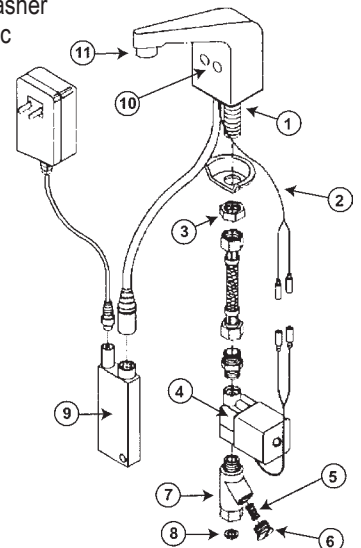

HYDROTEK H-2000 NON-MIXING — AC OPERATED

ITEM	PART #	DESCRIPTION
1	*	Gasket
2	*	Mounting washer
3	*	Nut
4	31751000	Solenoid valve
5	31751002	Filter screen
6	*	Filter cap
7	*	In-line filter
8	*	Nylon washer
9	31751018	Electronic module
10	31751020	Sensor
11	*	Aerator
	31751014	Solenoid repair kit