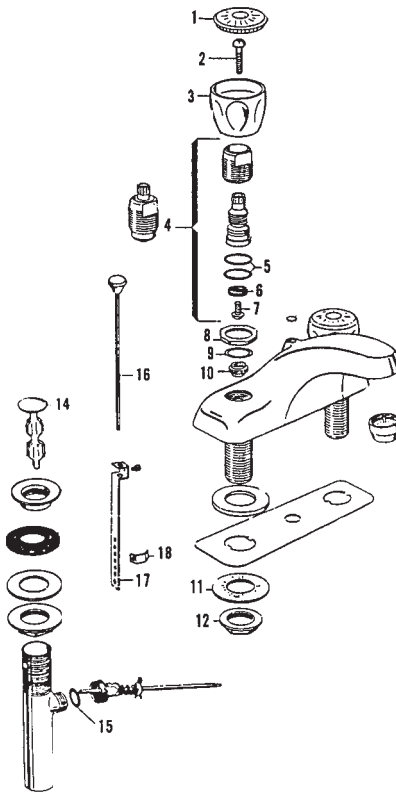

INTERNET INQUIRIES AND ORDERS CALL US TOLL FREE 877-258-2572
www.plumbingspecialties.com

FAUCET REPAIR

HARCRAFT SERIES 20-100 TUB & SHOWER VALVE

ITEM	PART #	DESCRIPTION
1	29360210	Hot index
	29360200	Cold index
	29360190	Arrow index
2	42720240	Handle screw
3	29360170	Handle only
4	29360110	Escutcheon
5	43361018	Stem assy. - hot & cold
6	41001002	Upper stem o-ring
7	41001044	Lower stem o-ring
8	42690110	Seat washer
9	42720240	Bibb screw
10	42000480	Seat
11	43361020	Diverter stem assy.
12	41001044	Diverter stem o-ring
13	29360260	Diverter stem bonnet
14	29360280	Escutcheon for integral stop
15	29360290	Escutcheon sleeve for integral stop

HARCRAFT SERIES 20-705 TUB & SHOWER VALVE

ITEM	PART #	DESCRIPTION
1	29360164	Hot index
	29360165	Cold index
2	42720240	Handle screw
3	29360160	Handle only
4	29360155	Escutcheon
5	43361008	Stem assembly
6	41001002	Upper stem o-ring
7	41001044	Lower stem o-ring
8	42690110	Stem washer
9	42720240	Bibb screw
10	42000490	Renewable seat
11	43361019	Diverter stem
12	41001044	Diverter stem o-ring
13	29360260	Diverter stem bonnet

INTERNET INQUIRIES AND ORDERS CALL US TOLL FREE 877-258-2572
www.plumbingspecialties.com

FAUCET REPAIR

HARCRAFT CENTERSET LAVATORY

ITEM	PART #	DESCRIPTION
1	29360164	Hot index button
	29360165	Cold index button
2	42720240	Handle screw
3	29360160	Handle only
4	43361004	Stem assy. - hot or cold
5	41001044	Stem o-ring
6	42690110	Seat washer
7	42720240	Bibb screw
8	29360250	Stem locknut
9	41720610	Bonnet gasket
10	42000480	Renewable seat
11	51000042	Rosette
12	51000048	Locknut
13	45971004	Aerator
14	05001300	Pop-up stopper
15	04891770	Ball rod gasket
16	40992123	Pop-up pull rod
17	12890540	Extension strap
18	09890190	Pop-up clip