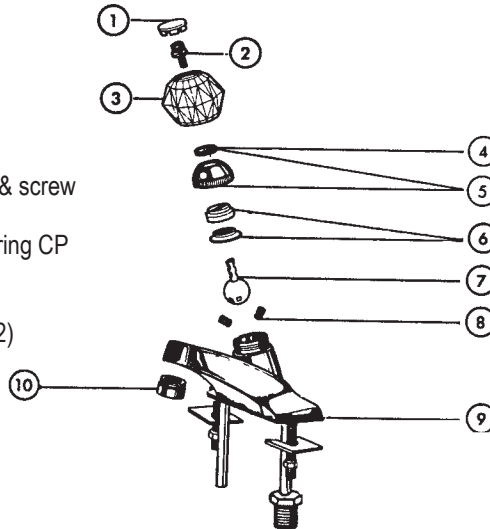

DELTA TWO HANDLE NEOSTYLE KITCHEN FAUCET

ITEM	PART #	DESCRIPTION
1		Spout assembly
2	05222142	Aerator CP
	05222144	Aerator PB
3	05222146	Retaining ring
4		Spout bonnet
5	05221620	Diverter unit
6		Screws
7		Handles - Cross w/ screws
8		Handles - LEver w/ screws
9	05221570	Bonnet nuts
10	05221040	Stem unit
11	05221590	Locknuts
12	05221255	Seats & springs
13		Escutcheon
14		Gasket
15	05221740	Locknuts
16	51000040	Coupling nuts
17	45731008	Spray less hose - black
	45731007	Spray less hose - white
18	45731002	Hose guide base - black
	45731001	Hose guide base - white
19	41001056	Thin o-ring
20	41001012	Thick o-ring

INTERNET INQUIRIES AND ORDERS CALL US TOLL FREE 877-258-2572
www.plumbingspecialties.com

FAUCET REPAIR

DELTA SINGLE LEVER LAVATORY FITTINGS

ITEM	PART #	DESCRIPTION
1	05222036	Handle w/ set screw
2	05221008	Set screw
3	05221002	Handle w/ set screw
4	05221025	Adjusting ring
5	05220500	Cap w/ adjusting ring CP
6	05220600	Cam & packing
7	05221000	S/S ball
8	05221255	Seats & springs (2)
9	45971002	Aerator
10	45972022	VP aerator w/ wrench
11	05221760	Base
12	05221640	Nuts & washers (2)
13	05222012	Handle w/ set screw (after 2/1/90)
	05001180	IMSCO kit (items 6, 8, wrench)

DELTA SINGLE KNOB HANDLE LAVATORY FITTINGS

ITEM	PART #	DESCRIPTION
1	05221140	Button
2	05221830	Screw
3	05221090	Handle w/ button & screw
4	05221025	Adjusting ring
5	05220500	Cap w/ adjusting ring CP
6	05221010	Cam & packing
7	05221020	S/S ball
8	05221255	Seats & springs (2)
9	05221760	Base
10	45971002	Aerator
*	05221190	Repair kit