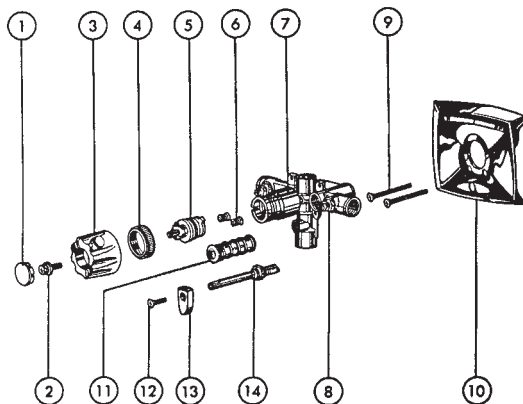

FAUCET REPAIR

DELTA SCALD-GUARD BATH VALVES - PRESSURE BALANCED MODEL 1804,1814,1824,1848, - NON-PRESSURE 1802,1812 & 1822

ITEM	PART #	DESCRIPTION
1	05221160	Button
2	05221490	Screws (2)
3	NLA	Handle w/ button & screw
4	05221630	Bonnet
5	05221170	Stem assembly
6	05221255	Seats & springs
7		Sleeve
8	05221070	Stop stem assembly (not WS models)
9	05220196	Screws (2)
10		Escutcheon
11	05221034	Balance spool assembly
12		Screw
13	05222028	Handle w/ screw
14	05222030	Volume control stem assembly

DELTA SCALD-GUARD BATH VALVES - PRESSURE BALANCED

ITEM	PART #	DESCRIPTION
1		Handle screw
2	05222014	Handle w/ screw
3	05221630	Bonnet CP
4	05221050	Stem unit assembly
5	05221034	Balance spool assembly
6	05221310	Push button diverter
7	05221255	Seats & springs (2)
8		Sleeve
9	05221070	Stop stem assembly
10	05220196	Screws (2)
11	05222016	Escutcheon - push button
12	05222018	Escutcheon
13	05221160	Button (before 2/1/90)
14	05221120	Handle assembly (before 2/1/90)
15	05221490	Handle screws (2)
16	05222006	Button (after 2/1/90)
17	05222004	Handle assembly (after 2/1/90)