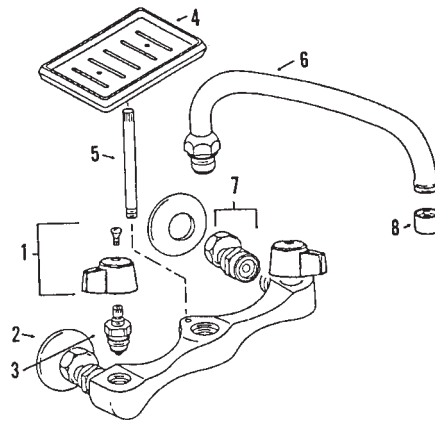

INTERNET INQUIRIES AND ORDERS CALL US TOLL FREE 877-258-2572
www.plumbingspecialties.com

FAUCET REPAIR

INDIANA BRASS TWO HANDLE SINK FAUCET

ITEM	PART #	DESCRIPTION
1	08380370	Large lever handle - hot
	08380360	Large lever handle - cold
2	43381012	Stem & bonnet - hot
	43381011	Stem & bonnet - cold
	41001037	Bonnet o-ring
	41001002	Stem o-ring
	42690130	Stem washer
	42720260	Bibb screw
	42000520	Renewable seat
3	08380280	Spout assembly
4	45971004	Aerator
5	45732006	Spray diverter
6	51000042	Rosette
7	51000046	Locknut
8	51000040	Coupling nut
9	08380320	Snap ring
10	41001004	O-ring

INDIANA BRASS WALL MOUNT SINK FAUCET

ITEM	PART #	DESCRIPTION
1	08380370	Large lever handle - hot
	08380360	Large lever handle - cold
2		Escutcheon
3	43381012	Stem & bonnet - hot
	43381011	Stem & bonnet - cold
	41001002	Stem o-ring
	41001037	Bonnet o-ring
	42690130	Stem washer
	42720260	Bibb screw
	42000520	Renewable seat
4		Soap dish w/set screw
5		Soap dish post
6	08380280	Spout assembly
7		Offset conn. w/ escutch. -PR
8	45971004	Aerator