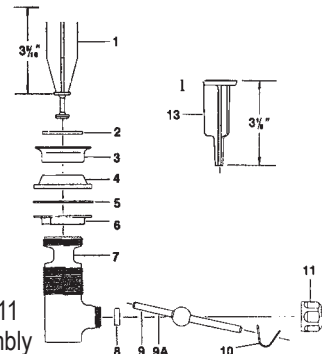

ELJER LUSTERLINE LAVATORY WASTE

ITEM	PART #	DESCRIPTION
1	06896499	Stopper
2	NLA	Gasket
3	NLA	Flange
4	06891046	Gasket
5	NLA	Washer
6	NLA	Locknut
7		Waste casing
8	21940160	Gasket
9	21940190	Ball rod
10	21940180	Clip
11		Cap - order 8-11
8-11	06890660	Ball rod assembly
13	NLA	Stopper - not interchangeable with item 1