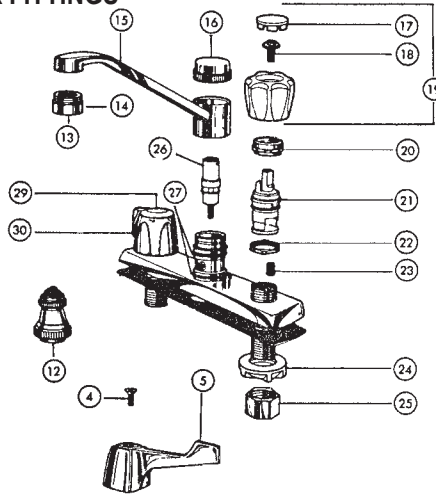

DELTA TWO HANDLE KITCHEN DECK FITTINGS

ITEM	PART #	DESCRIPTION
4	05222040	Screws
5	05221920	Handles w/screws (H&C)
12	05221080	Swivel aerator
13	45971002	Aerator
14	45972020	VP aerator w/wrench
15	05221320	Spout assembly
16	05221610	Spout nut
17	05221380	Button set (H&C)
18	05221490	Screws (2)
19	05221390	Handles w/screws (H&C)
20	05221570	Bonnet nuts
21	05221040	Stem unit
22	05221590	Locknuts (2)
23	05221255	Seats & springs (2)
24	05221740	Locknuts (2)
25	51000040	Coupling nuts
26	05221620	Diverter unit
27	05221060	Spout o-rings
29	05221150	Button set (H&C)
30	05221580	Handle assy. (H&C)