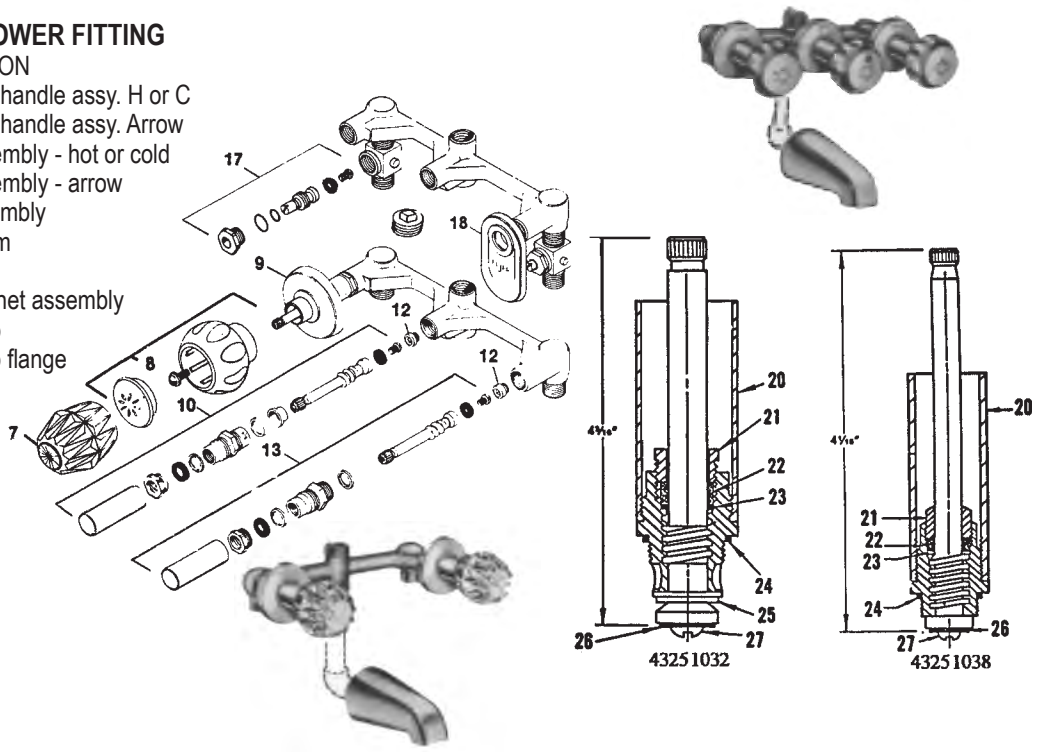

FAUCET REPAIR

ELJER REGATA BATH & SHOWER FITTING

ITEM	PART #	DESCRIPTION
7	06897175	Translucent handle assy. H or C
	06897174	Translucent handle assy. Arrow
8	06890650	Handle assembly - hot or cold
	06890654	Handle assembly - arrow
9	06896349	Flange assembly
10	43251032	Diverter stem
12	42000440	Seat
13	43251038	Stem & bonnet assembly
17	NLA	Integral stop
18	NLA	Integral stop flange
20	06890560	Sleeve
21	06890300	Packing nut
22	06890110	Packing
23	06890120	Gasket
24	41720510	Gasket
25	06890340	Washer
26	42690130	Washer
27	42720370	Screw