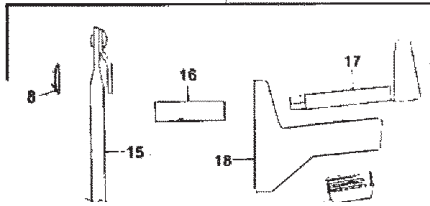

FAUCET REPAIR