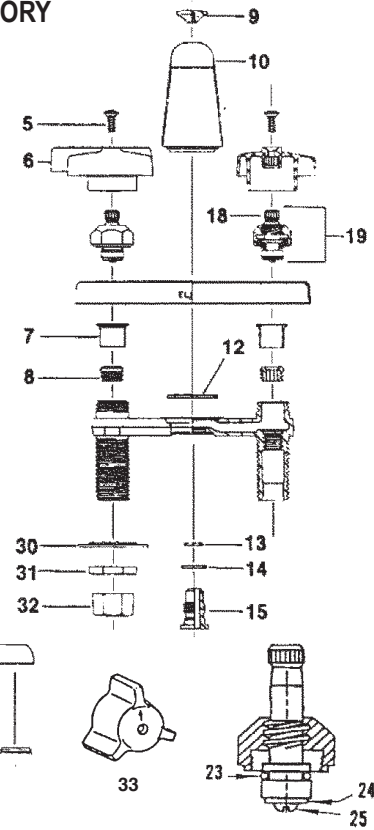

ELJER LUSTERLINE CENTERSET LAVATORY

ITEM	PART #	DESCRIPTION
5	06891978	Handle screw
6	06895248	Hot handle
	06895246	Cold handle
7	06890480	Sleeve
8	42000440	Seat
9	06896942	Knob & rod assembly
10		Spout
12	06890320	Gasket
13	41001001	O-Ring
14	06892239	O-Ring
15	NLA	Bushing
19	43251001	Stem & bonnet L.H.
	43251002	Stem & bonnet R.H.
20	NLA	Bushing
21	45971002	Aerator
23	41001017	Stem o-ring
24	42690110	Seat washer
25	42720260	Screw
30	51000042	Washer
31	51000046	Locknut
32	51000040	Coupling nut
33	06890570	Handle (hot)
	06890580	Handle (cold)