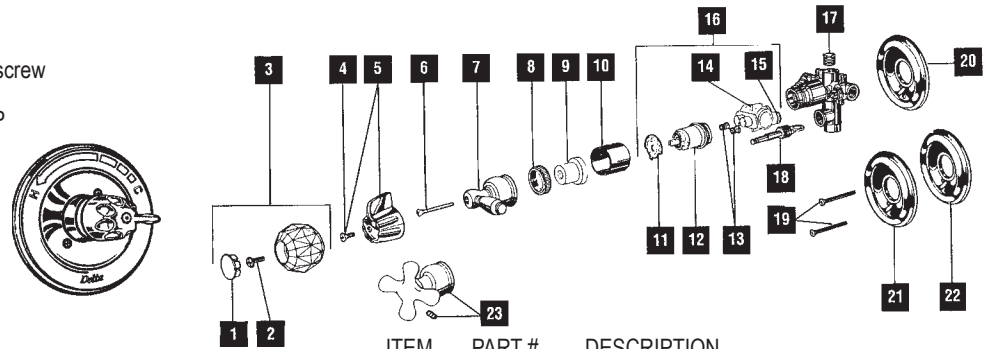

FAUCET REPAIR

DELTA SINGLE HANDLE MONITOR BATH VALVES PRESSURE BALANCED – MODEL SERIES 1300 & 1400

ITEM	PART #	DESCRIPTION
1	05221160	Button
2	05221490	Screw
3	05222004	Handle w/button & screw
4		Screw
5	05222014	Handle w/screw CP
6		Screw
7		Handle
8		Bonnet
9		Trim sleeve
10		Sleeve
11	05222088	Rotational limit stop
12	05222090	Cap assembly
13	05221255	Seats & springs
14	05222094	Housing assembly
15	05222043	O-rings
16	05222096	Cartridge assembly
17		Pipe plug
18	05221310	Push button diverter CP
19	05220196	Screws CP

ITEM	PART #	DESCRIPTION
20		Escutcheon 1400 series
21		Escutcheon 1400 series PBD
22		Escutcheon 1300 series
23		Handle w/set screws

Please specify model number when ordering trim parts

DELTA SINGLE HANDLE MONITOR BATH VALVES PRESSURE BALANCED - MODEL SERIES 1500

ITEM	PART #	DESCRIPTION
1	05222100	Button
2	05221830	Screw
3	05222104	Handle assy. (temperature)
4	05222102	Rotational limit stop
5		Handle assy. (volume)
6		Nut
7		Handle assembly
8		Nut
9		Lever handle – specify
10		Bonnet
11		Sleeve
12	05222106	Plate & o-rings
13	05222108	Cartridge assembly
14	05222110	Seats, springs & quad rings
15	05221310	Push button diverter CP
16		Stop stem assembly