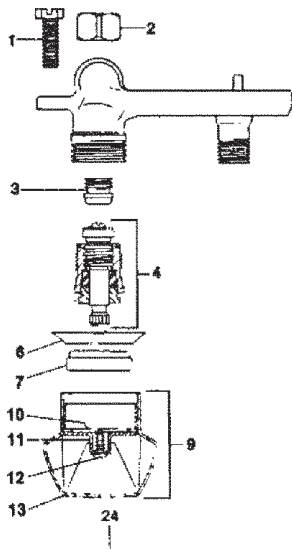

FAUCET REPAIR