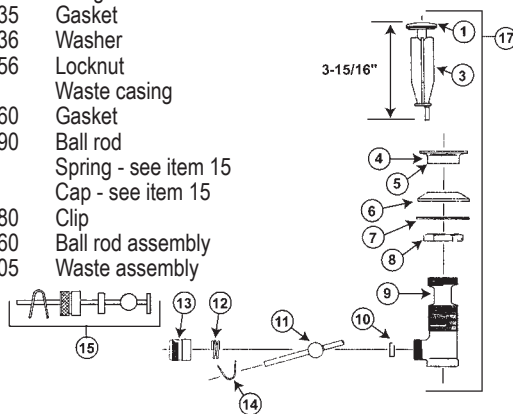

ELJER ULTIMA & DECORA LAVATORY WASTE

ITEM	PART #	DESCRIPTION
1	41001020	Stopper o-ring
3	06890600	Stopper
4		Flange nut
6	06896835	Gasket
7	06896836	Washer
8	06896856	Locknut
9		Waste casing
10	21940160	Gasket
11	21940190	Ball rod
12	NLA	Spring - see item 15
13	NLA	Cap - see item 15
14	21940180	Clip
15	06890660	Ball rod assembly
17	06898905	Waste assembly