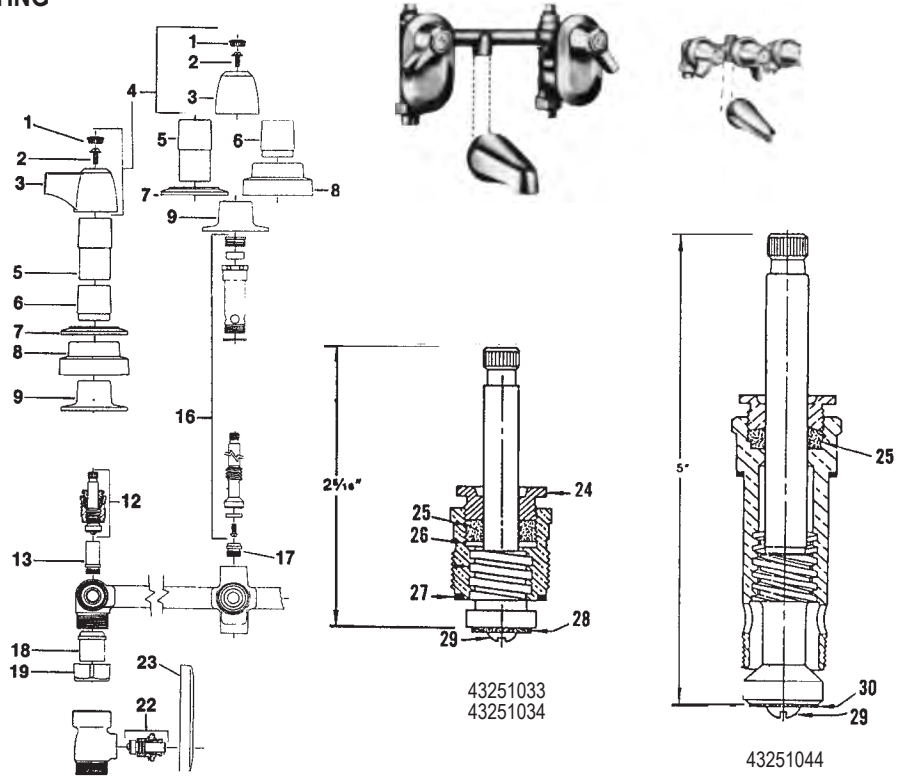

DANFOSS TEMPRESS II TUB & SHOWER VALVE

ITEM	PART #	DESCRIPTION
A	31050100	Replacement cartridge assembly
B	31050110	Valve body assy.
C	31050120	Escutcheon - CP Metal
D	31050200	Handle assembly - clear plastic
E		Valve body to cover o-ring
F		Valve cover screw
G	41001013	O-ring - stop washer to valve body
H		Valve cover stop washer
I	31050220	Replacement drive assembly
J		Escutcheon screw
K		Hot temperature limit washer
L		Handle screw
M	31050208	Snap-in cap (black plastic)

INTERNET INQUIRIES AND ORDERS CALL US TOLL FREE 877-258-2572
www.plumbingspecialties.com

FAUCET REPAIR

ELJER LIFETIME BATH & SHOWER FITTING

ITEM	PART #	DESCRIPTION
1	06890200	Hot index
	06890190	Cold index
	06890198	Arrow index
2	06890150	Washer head screw
4	06896372	Hot handle assembly
	06896373	Cold handle assembly
	06896374	Arrow handle assembly
5	NLA	Sleeve
6		Sleeve -integral stop ftng.
7		Flange
8		Flange
9	06890720	Flange
	06890730	Sleeve for flange
12	43251033	Stem & bonnet L.H.
	43251034	Stem & bonnet R.H.
13	42000420	Seat
16	43251044	Diverter stem assy.
17	42000400	Seat
18		Tailpiece
19		Coupling nut
22		Stem unit
23		Flange
24	06894633	Packing nut
25	06890110	Packing
26	06890120	Gasket
27	06890280	Gasket
28	42690130	Washer
29	42720370	Screw
30	42690150	Washer