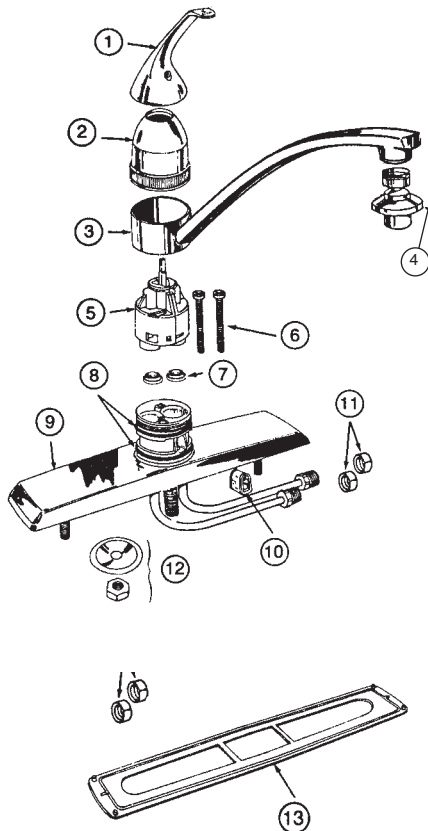

ELJER LAVATORY WASTE NON-REMOVABLE STOPPER

ITEM	PART #	DESCRIPTION
1	06898575	Pop-up waste assembly
2	06894640	Stopper - CP
3	41001028	O-Ring
4	06895310	Flange nut
5	06895698	Gasket
6	NLA	Stopper casing
7	06891046	Gasket
8	NLA	Washer
9	06895683	Locknut
10	06890360	Gasket
11	06896770	Ball rod (11")
12	21940160	Gasket
13	NLA	Cap
14	21940180	Clip

INTERNET INQUIRIES AND ORDERS CALL US TOLL FREE 877-258-2572
www.plumbingspecialties.com

FAUCET REPAIR

ELKAY SINGLE LEVER KITCHEN FAUCET – LK4300 & 4301

ITEM	PART #	DESCRIPTION
1	28261446	Handle assembly
2	28260306	Dome
3	28261250	Spout
4	28260626	Aerator
5	28260320	Cartridge
6	28261188	Cartridge screw
7	28260360	Diaphragms
8	28260310	O-ring
9		Escutcheon
10	28261208	Diverter
11		Coupling nut
12		Mounting hardware
13		Gasket
14	45731002	Hose guide assembly - A51493
15	45731010	Hose & spray head assembly