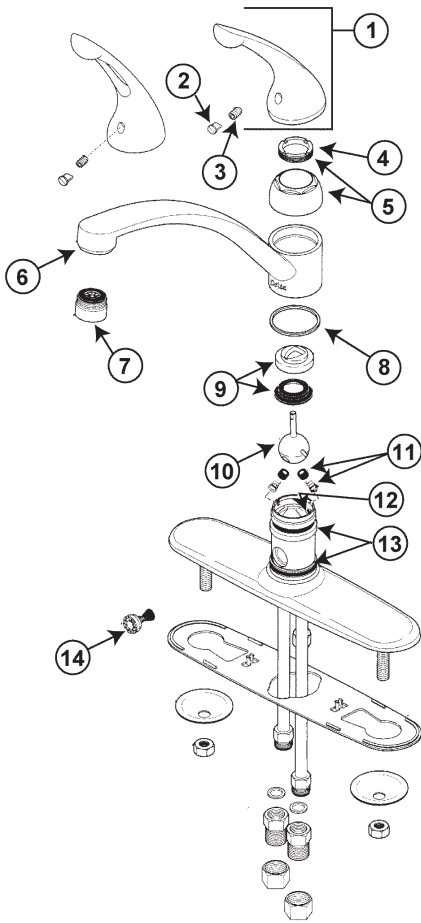

DELTA SINGLE KNOB HANDLE LAVATORY FITTINGS

ITEM	PART #	DESCRIPTION
1	05221140	Button
2	05221830	Screw
3	05221090	Handle w/ button & screw
4	05221025	Adjusting ring
5	05220500	Cap w/ adjusting ring CP
6	05221010	Cam & packing
7	05221020	S/S ball
8	05221255	Seats & springs (2)
9	05221760	Base
10	45971002	Aerator
*	05221190	Repair kit

DELTA TWO HANDLE LAVATORY FITTINGS

ITEM	PART #	DESCRIPTION
1	05221490	Screws (2)
2	05221380	Button set (H&C)
3	05221390	Handles (H&C)
4	05221150	Button set (H&C)
5	05221580	Handles (H&C)
6	05221570	Bonnet nuts (2)
7	05221040	Stem unit
8	05221255	Seats & springs (2)
9	05221590	Locknuts (2)
10	05221600	Button
11	45971002	Aerator
12	05221740	Locknuts (2)
13	51000046	Coupling nut

DELTA TWO HANDLE LAVATORY WIDESPREAD FITTINGS

ITEM	PART #	DESCRIPTION
1	05221380	Button set (old style)
2	05221490	Screws (2)
3	05221100	Handle
4	05221860	Button set (H&C) (new style)
5	05222038	Handle - chrome
6	45971002	Aerator
7		Gasket
8		Nut & washer
9		Spout assembly
10	05221380	Button set (H&C)
11	05221570	Bonnet nuts (2)
12	05221040	Stem unit (old style)
	05222180	Stem unit (new style)
13	05221255	Seats & springs (2)
14		Base & gasket
15		Nuts & washers
16	05221490	Screws (2)
18	05221560	Hose
19	05222040	Screws (2)
20	05221920	Wrist handles w/ screws

INTERNET INQUIRIES AND ORDERS CALL US TOLL FREE 877-258-2572
www.plumbingspecialties.com

FAUCET REPAIR

DELTA SINGLE LEVER KITCHEN MODELS 140, 142, 440 & 442

ITEM	PART #	DESCRIPTION
1	05228898	Handle w/ button & set screw
2		Red/blue button
3	05221008	Set screw
4	05221025	Adjusting ring
5	05220500	Cap w/ adjusting ring
6		9" spout
7	45971002	Aerator
8	05221550	Slip ring
9	05220600	Cam & packing
10	05221000	S/S ball assembly
11	05221255	Seat & springs
12	05228400	Body pin
13	05220025	Spout o-rings
14	05221030	Diverter assembly
15	05222183	Handle w/ button & set screw