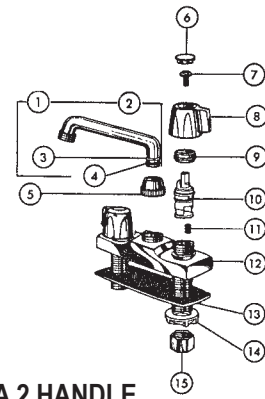

DELTA COMPLETE SNAP-N-POP-UP ASSEMBLY

ITEM	PART #	DESCRIPTION
1	05221300	Stopper
2		Foam gasket
3	44735016	1-1/4" Mack basin gasket
4		Nut
5	05222054	O-ring
6	05221880	Pivot rod & strap
7	05221720	(Lift rod)

DELTA COMPLETE SNAP-N-POP-UP ASSEMBLY (METAL)

ITEM	PART #	DESCRIPTION
1		Stopper
2		Nut
3	05229797	Gaskets
4	05229796	Lever ball & assembly clip
5	05221700	Strap & screw

INTERNET INQUIRIES AND ORDERS CALL US TOLL FREE 877-258-2572
www.plumbingspecialties.com

FAUCET REPAIR

DELTA SINGLE LEVER KITCHEN DECK FAUCETS

ITEM	PART #	DESCRIPTION
1	05221130	Handle w/set screw
2	05221008	Set screw
3	05221025	Adjusting ring
4	05220500	Cap w/adjusting ring CP
5	05221370	8" spout
6	05221550	Slip ring
7	05220600	Cam & packing
8	05221000	S/S ball
9	05221255	Seats & springs (2)
10	05221870	Gasket
11	05221030	Diverter assembly
12	05221510	Nuts & washers (2)
13	41001450	Spout o-rings
19	45971002	Aerator
20	05221080	Swivel aerator
	05001180	IMSCO kit (item 7, 9, 13, wrench)