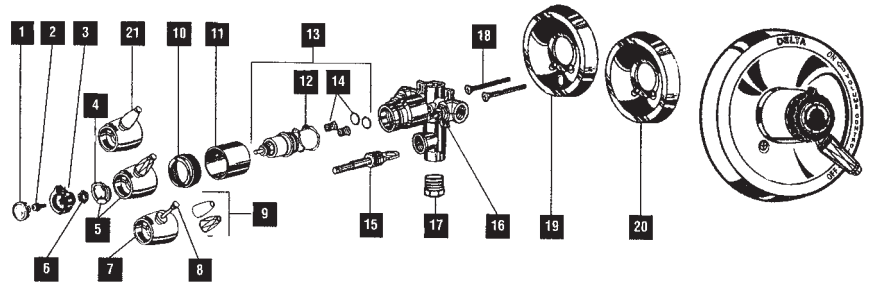

FAUCET REPAIR

DELTA SINGLE HANDLE MONITOR BATH VALVES PRESSURE BALANCED – MODEL SERIES 1300 & 1400

ITEM	PART #	DESCRIPTION
1	05221160	Button
2	05221490	Screw
3	05222004	Handle w/button & screw
4		Screw
5	05222014	Handle w/screw CP
6		Screw
7		Handle
8		Bonnet
9		Trim sleeve
10		Sleeve
11	05222088	Rotational limit stop
12	05222090	Cap assembly
13	05221255	Seats & springs
14	05222094	Housing assembly
15	05222043	O-rings
16	05222096	Cartridge assembly
17		Pipe plug
18	05221310	Push button diverter CP
19	05220196	Screws CP

ITEM	PART #	DESCRIPTION
20		Escutcheon 1400 series
21		Escutcheon 1400 series PBD
22		Escutcheon 1300 series
23		Handle w/set screws

Please specify model number when ordering trim parts

DELTA SINGLE HANDLE MONITOR BATH VALVES PRESSURE BALANCED - MODEL SERIES 1500

ITEM	PART #	DESCRIPTION
1	05222100	Button
2	05221830	Screw
3	05222104	Handle assy. (temperature)
4	05222102	Rotational limit stop
5		Handle assy. (volume)
6		Nut
7		Handle assembly
8		Nut
9		Lever handle – specify
10		Bonnet
11		Sleeve
12	05222106	Plate & o-rings
13	05222108	Cartridge assembly
14	05222110	Seats, springs & quad rings
15	05221310	Push button diverter CP
16		Stop stem assembly

ITEM	PART #	DESCRIPTION
17		Pipe plug
18	05220196	Screws CP
19		Escutcheon PBD
20		Escutcheon
21		Handle assy. (volume)

DELTA THREE HANDLE BATH VALVES MODEL SERIES 2600 & 2800