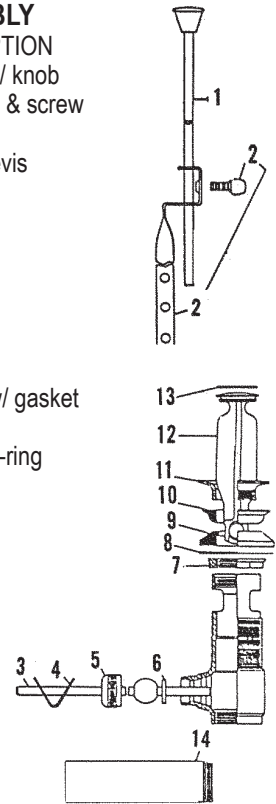

GERBER POP-UP ASSEMBLY

ITEM	PART #	DESCRIPTION
1	40992123	Pull rod w/ knob
2	07291020	Extension & screw
3	07291050	Ball rod
4	07290390	Spring clevis
5	07290420	Nut
6	07290410	Washer
7		Locknut
8	07290460	Washer
9	07290440	Washer
10	07290450	Gasket
11	07290360	Flange
12-13	07291060	Stopper w/ gasket
14	50552293	Tailpiece
15	41001057	Stopper o-ring