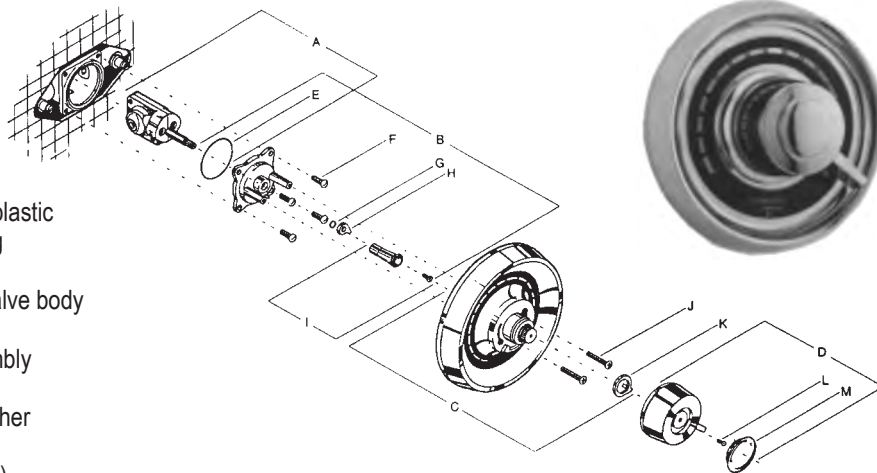

PART #	TYPE
05221320	8" spout
05221450	12" spout

DELTA REPAIR KIT SINGLE LEVER FITTINGS

FAUCETS USING 212 BALL
Used with
Crystal handle

S/S Replacement ball
Part # 05221020

FAUCETS USING 70 BALL
Used with
Lever handle

S/S Replacement ball
Part # 05221000

Seat & Spring Kit
Part # 05221255

Seat & Spring Kit
Part # 05221255

Internal Parts Kit
Part # 05221190

Internal Parts Kit
Part # 05221180

MASTER PARTS KIT

Part # 05221155 (includes items listed on chart below)

SMALL "O" RINGS

LEVER AND CRYSTAL HANDLE CAMS

LEVER AND CRYSTAL HANDLE BALLS

LARGE "O" RINGS ADJUSTING WRENCHES

SEATS FOR ALL BODIES

DIVERTERS
ADJUSTING RINGS
SPRINGS
CONICAL - FOR LINED BODIES
CYLINDRICAL FOR UNLINED BODIES

TWO HANDLE FITTINGS

1740 Stem Unit
Part # 05221040

Seat & Spring Kit
Part # 05221255

8230 Ceramic Stem Unit
Part # 05221852

Seat & Spring Kit
Part # 05221940

SOAP DISPENSER PARTS

PART #	DESCRIPTION
05221350	Pump & head
05221854	Bottle

DANFOSS TEMPRESS II TUB & SHOWER VALVE

ITEM	PART #	DESCRIPTION
A	31050100	Replacement cartridge assembly
B	31050110	Valve body assy.
C	31050120	Escutcheon - CP Metal
D	31050200	Handle assembly - clear plastic
E		Valve body to cover o-ring
F		Valve cover screw
G	41001013	O-ring - stop washer to valve body
H		Valve cover stop washer
I	31050220	Replacement drive assembly
J		Escutcheon screw
K		Hot temperature limit washer
L		Handle screw
M	31050208	Snap-in cap (black plastic)

INTERNET INQUIRIES AND ORDERS CALL US TOLL FREE 877-258-2572
www.plumbingspecialties.com