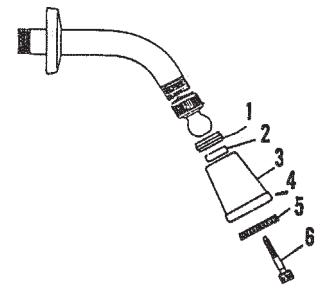

INTERNET INQUIRIES AND ORDERS CALL US TOLL FREE 877-258-2572
www.plumbingspecialties.com

FAUCET REPAIR

GERBER 8" TUB & SHOWER VALVE W/ INTEGRAL STOPS

ITEM	PART #	DESCRIPTION
1	07291242	Diverter handle assembly
2	07291240	Hot handle assembly
	07291245	Cold handle assembly
3	07290780	Arrow index
4	07290760	Hot index
	07290770	Cold index
5	07290340	Handle screw
6	07290100	Sleeve
7	07290226	Screw
8	07291030	Escutcheon assy.
9	07290228	Escutcheon
10	43291040	Packing nut
11	07290320	Packing
12	07290480	Bonnet gasket
13	07290290	Diverter washer
14	42690140	Seat washer
15	42720240	Screw
16	43295000	Diverter stem assembly
17		Plate
18	07291129	Stop stem assy.
19	43291024	Hot & cold stem assembly
20	42000470	Seat
21	07290206	Coupling
22	07290862	Coupling nut

GERBER SHOWER HEAD PARTS

ITEM	PART #	DESCRIPTION
1		Lock ring
2	07290640	Washer
3	07290650	Shower head sleeve
4	07290660	Shower head body
5	07290670	Face plate
6	07290630	Screw (limited supplies)
	79631074	Ball joint adapter - adapts arm to accept 1/2" female nut (not shown)