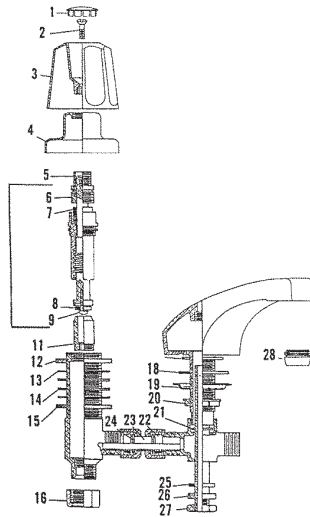

FAUCET REPAIR

GERBER WIDESPREAD LAVATORY FITTING (PRIOR TO 11/78)

ITEM	PART#	DESCRIPTION
1	07290760	Hot index
	07290770	Cold index
2	07290340	Screw
3	07291240	Hot handle assy.
	07291245	Cold handle assy.
4	07290570	Escutcheon
5	07290110	Nipple
6	43291040	Packing nut
7	07290320	Packing
8	42690140	Washer
9	42720240	Screw
10	43291042	Stem assembly
11	42000474	Seat
12		Brass locknut
13		Brass follower
14		Washer
15		Locknut
16	51000040	Coupling nut
17		Washer
18		Washer
19	51000042	Washer
20	51000048	Locknut
21	07290487	Washer
22	07290558	Cone washer
23	07290472	Tube
24		Friction washer
25		Washer
26		Retainer
27		Jam nut
28	45971002	Aerator