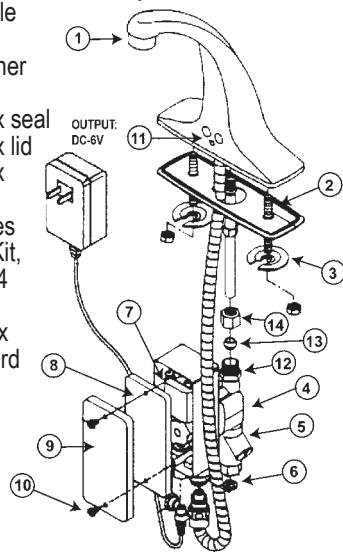

FAUCET REPAIR

SENSOR OPERATED FAUCETS from HYDROTEK

HYDROTEK HB-1000 NON-MIXING BATTERY OPERATED

ITEM	PART #	DESCRIPTION
1	*	Flow control aerator
2	*	Gasket
3	*	Slotted washer
4	31751000	Solenoid valve
	31751014	Solenoid valve repair kit
		Complete control box w/ solenoid valve, in-line filter, PCB module, battery holder
		PCB Module
5	31751002	In line filter
6	*	Nylon washer
7	31751004	Battery
8	31751006	Battery box seal
9	31751008	Battery box lid
10	*	Battery box screws
11	31751010	Sensor eyes
12	31751012	Mounting Kit, items 12-14
	HCB003A	Control Box
	HCB012	Circuit Board w/ battery holder