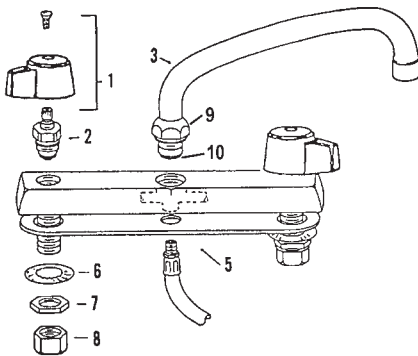

INTERNET INQUIRIES AND ORDERS CALL US TOLL FREE 877-258-2572
www.plumbingspecialties.com

FAUCET REPAIR

INDIANA BRASS TWO HANDLE SINK FAUCET

ITEM	PART #	DESCRIPTION
1	08380370	Large lever handle - hot
	08380360	Large lever handle - cold
2	43381012	Stem & bonnet - hot
	43381011	Stem & bonnet - cold
	41001037	Bonnet o-ring
	41001002	Stem o-ring
	42690130	Stem washer
	42720260	Bibb screw
	42000520	Renewable seat
3	08380280	Spout assembly
4	45971004	Aerator
5	45732006	Spray diverter
6	51000042	Rosette
7	51000046	Locknut
8	51000040	Coupling nut
9	08380320	Snap ring
10	41001004	O-ring