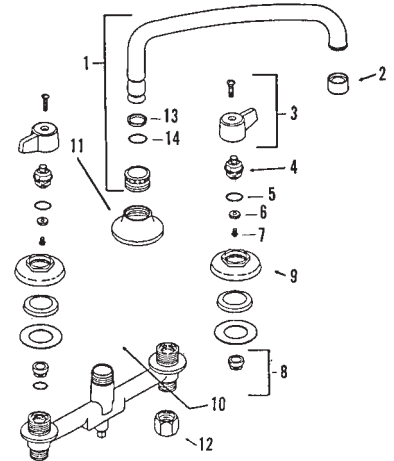

INDIANA BRASS HANDLE CONCEALED SINK FAUCET

ITEM	PART #	DESCRIPTION
1	08380290	Spout assembly
2	45971004	Aerator
3	08380360	Large lever handle - cold
	08380370	Large lever handle - hot
4	43381011	Stem & bonnet - cold
	43381012	Stem & bonnet - hot
	41001002	Stem o-ring
5	41001037	Bonnet o-ring
6	42690130	Stem washer
7	42720260	Bibb screw
8	42000520	Renewable seat
9	08380310	Handle escutcheon
10	45732006	Spray diverter
11	08380300	Spout escutcheon
12	51000040	Coupling nut
13	08380320	Spout snap ring
14	41001004	Spout O-ring