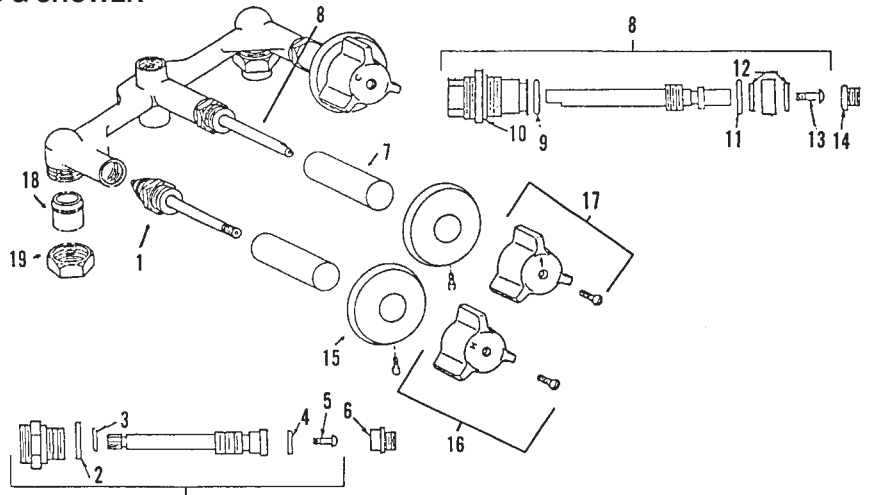

INDIANA BRASS TWO & THREE VALVE TUB & SHOWER

ITEM	PART #	DESCRIPTION
1	43381034	Stem & bonnet - hot or cold
	43381033	Stem & bonnet - cold (lever hdl.)
2	41720660	Bonnet gasket
3	41001002	Stem o-ring
4	42690130	Stem washer
5	42720260	Bibb screw
6	42000510	Renewable seat
7	08380230	Escutcheon sleeve
8	43385000	Diverter stem assy.
9	41001017	Div. stem o-ring
10	41001026	Div. bonnet (top) o-ring
11	41001005	Div. bonnet (bottom) o-ring
12	08380650	Nylon disc
13	08380660	Div. stem washer screw
14	42000520	Renewable seat
15	08380220	Escutcheon
16	08380420	Handle assy. - hot
	08380410	Handle assy. - cold
	08380430	Handle assy. - diverter
17		Tailpiece
18		Coupling nut
19