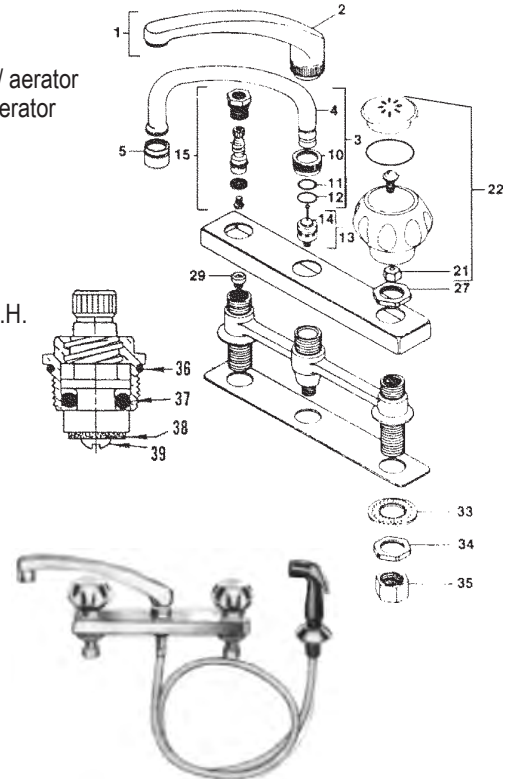

ELJER REGATA SINK FAUCET

ITEM	PART #	DESCRIPTION
1	06897449	Spout assembly w/ aerator
4	06890590	Tubular spout w/ aerator
5	45971004	Aerator
10	06896804	Spout nut
11	06894598	Snap ring
12	41001004	O-Ring
13	45732030	Upper diverter
14	45732024	Lower diverter
15	43251004	Stem & bonnet - R.H.
21	06890610	Handle insert
22	06890650	Handle assembly (hot or cold)
27	06896937	Locknut
29	42000440	Seat
33	51000042	Washer
34	21940315	Locknut
35	51000040	Coupling nut
36	41001036	Bonnet o-ring
37	41001017	Stem o-ring
38	42690110	Seat washer
39	42720260	Screw