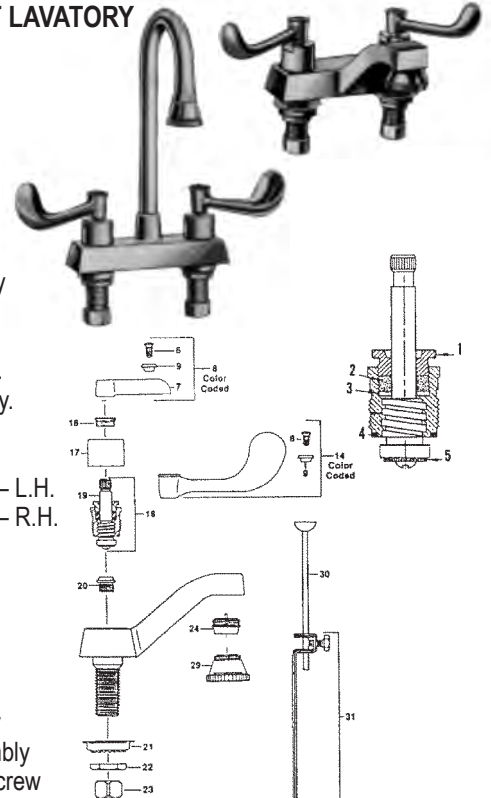

ELJER INSTITUTIONAL CENTERSET LAVATORY

ITEM	PART #	DESCRIPTION
1		Packing nut
2	06890110	Packing
3	06890120	Gasket
4	06890280	Gasket
5	42690130	Washer
6	06891978	Handle screw
8	06890760	Hot handle assembly
	06890770	Cold handle assembly
9	18861660	Blue index
	18861661	Red index
14	06898586	Hot wrist handle assy.
	06898582	Cold wrist handle assy.
16	06898286	Adapter
17	06898285	Escutcheon
18	43251033	Stem & bonnet assy. - L.H.
	43251034	Stem & bonnet assy. - R.H.
20	42000400	Seat - brass
	42000405	Seat - monel
21	51000042	Washer
22	51000046	Locknut
23	51000040	Coupling nut
24	45971002	Aerator
29	NLA	Spray head assembly
30	06896942	Lift knob & rod assembly
31	06896398	Lift rod extension & screw