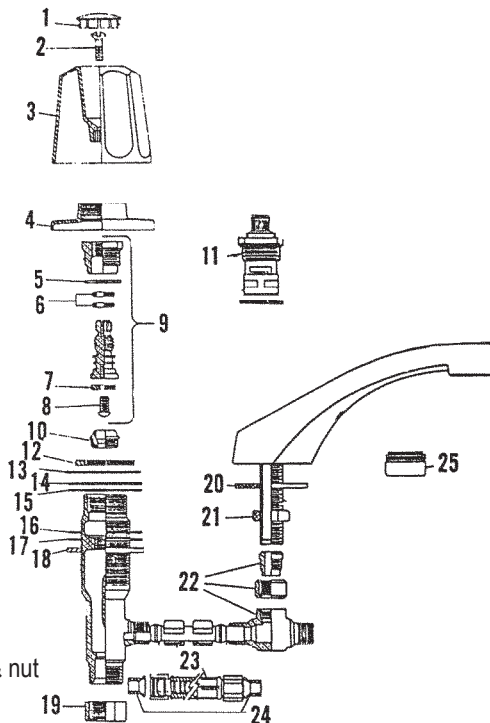

GERBER WIDESPREAD LAVATORY FITTING (SINCE 11/78)

ITEM	PART #	DESCRIPTION
1	07290760	Hot index
	07290770	Cold index
2	07290340	Screw
3	07291240	Hot handle assy.
	07291245	Cold handle assy.
4	07290572	Escutcheon
5	07290260	Washer
6	41001002	O-Ring
7	42690140	Washer
8	42720240	Screw
9	43291004	Stem assembly
10	42000470	Seat
11	43291031	Washerless stem
	07290330	Seal for washerless stem
12	07290489	Locknut
13		Gasket
14		Washer
15		Washer
16		Washer
17		Washer
18		Locknut
19	51000040	Coupling nut
20		Washer
21		Nut
22		Tee w/ nosepiece & nut
23	07290492	Flexible connector
24	07290493	Plastic nosepiece
25	45971002	Aerator

GERBER VISTA (NON-METALLIC) LAVATORY FAUCET

ITEM	PART #	DESCRIPTION
1	07291312	Hot handle
2	07291314	Cold handle
3	43291050	Washerless cartridge assy.
4	45971004	Aerator
5	21940315	Locknut
6	07291316	Supply nut