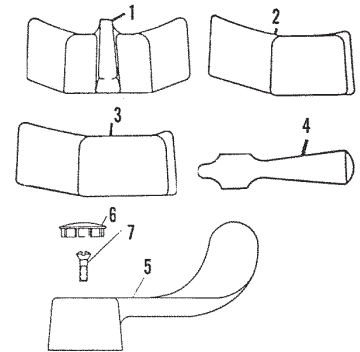

GERBER CHROME PLATED METAL HANDLES

ITEM	PART #	DESCRIPTION
1	07290300	Hot handle - old style bath & shower
	07290310	Cold handle
2	07290590	Hot handle - old style lavatory
	07290600	Cold handle
3	07290710	Hot handle - old style sink & shower stall
	07290720	Cold handle
4	07290580	Hot handle - laundry tray faucets
	07290582	Cold handle
5	07290750	Wrist handle
	07291290	Wrist handle
6	07290760	Hot index
	07290770	Cold index
7	07290340	Screw
	07290350	O/S diverter handle