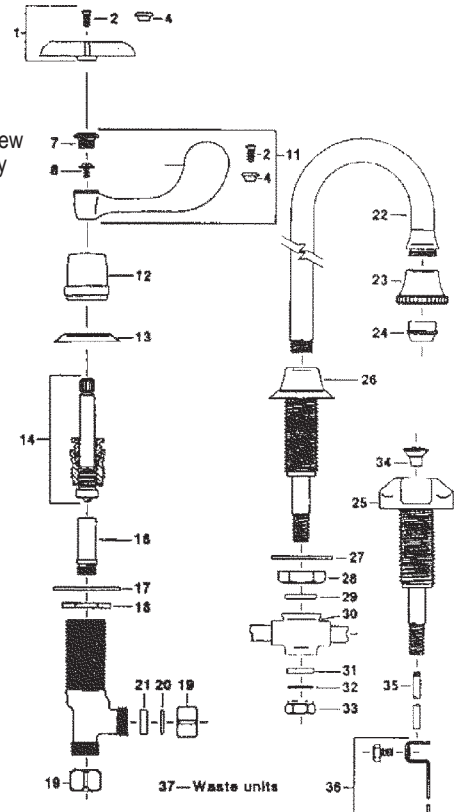

ELJER INSTITUTIONAL CENTERSET LAVATORY

ITEM	PART #	DESCRIPTION
1		Packing nut
2	06890110	Packing
3	06890120	Gasket
4	06890280	Gasket
5	42690130	Washer
6	06891978	Handle screw
8	06890760	Hot handle assembly
	06890770	Cold handle assembly
9	18861660	Blue index
	18861661	Red index
14	06898586	Hot wrist handle assy.
	06898582	Cold wrist handle assy.
16	06898286	Adapter
17	06898285	Escutcheon
18	43251033	Stem & bonnet assy. - L.H.
	43251034	Stem & bonnet assy. - R.H.
20	42000400	Seat - brass
	42000405	Seat - monel
21	51000042	Washer
22	51000046	Locknut
23	51000040	Coupling nut
24	45971002	Aerator
29	NLA	Spray head assembly
30	06896942	Lift knob & rod assembly
31	06896398	Lift rod extension & screw

INTERNET INQUIRIES AND ORDERS CALL US TOLL FREE 877-258-2572
www.plumbingspecialties.com

FAUCET REPAIR

ELJER INSTITUTIONAL COMBINATION LAVATORY

ITEM	PART #	DESCRIPTION	ITEM	PART #	DESCRIPTION
1	06890780	Hot cross arm handle assy.	33		Locknut
	06890790	Cold cross arm handle assy.	34	06890740	Lift knob
2	06891978	Handle screw	35	06896942	Lift rod & knob assy.
3	18861660	Blue index	36	06896398	Lift rod extension & screw
	18861661	Red index	37	06898905	Pop-up waste assembly
7	NLA	Index cap	38	06894633	Packing nut
8	06890150	Washer head screw	39	06890110	Packing
11	06890800	Hot wrist handle assembly	40	06890120	Gasket
	06890802	Cold wrist handle assembly	41	06890280	Gasket
12	NLA	Escutcheon	42	42690130	Washer
13	06890420	CP flange	43	42720370	Screw
14	43251071	Stem & bonnet assy. - L.H.			
	43251072	Stem & bonnet assy. R.H.			
16	42000430	Seat			
17	06894298	Washer			
18	06890130	Locknut			
19	51000040	Coupling nut			
20	06891306	Friction ring			
21	06891312	Gasket			
22	06896662	Spout assy. - used with pop-up			
	06896663	Spout assy. - no pop-up			
23	06896454	Spray head assy.			
24	45971004	Aerator			
25		Body - for pop-up (order item 22)			
26		Order 06896663			
27	06891318	Washer			
28	06890330	Locknut			
29	41001007	O-Ring			
30		Tee assembly			
31		Gasket			
32		Washer			