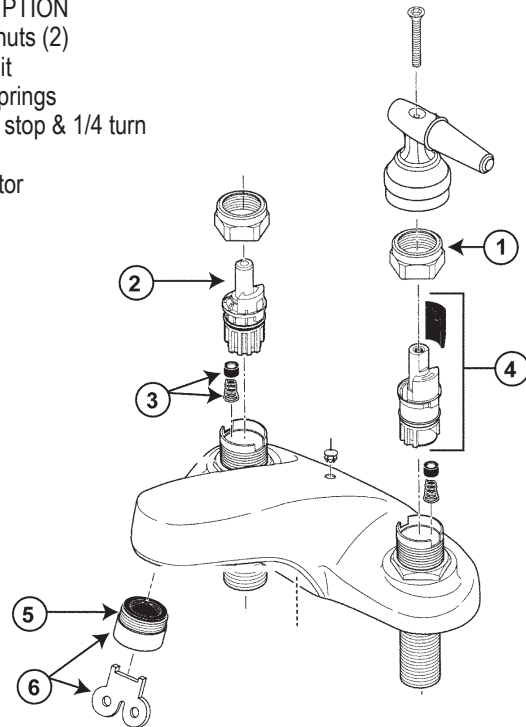

DELTA TWO HANDLE LAVATORY

ITEM	PART #	DESCRIPTION
1	05221570	Bonnet nuts (2)
2	05221040	Stem unit
3	05221255	Cup & springs
4	05222180	Stem w/ stop & 1/4 turn
5	45971002	Aerator
6	45972022	VP aerator