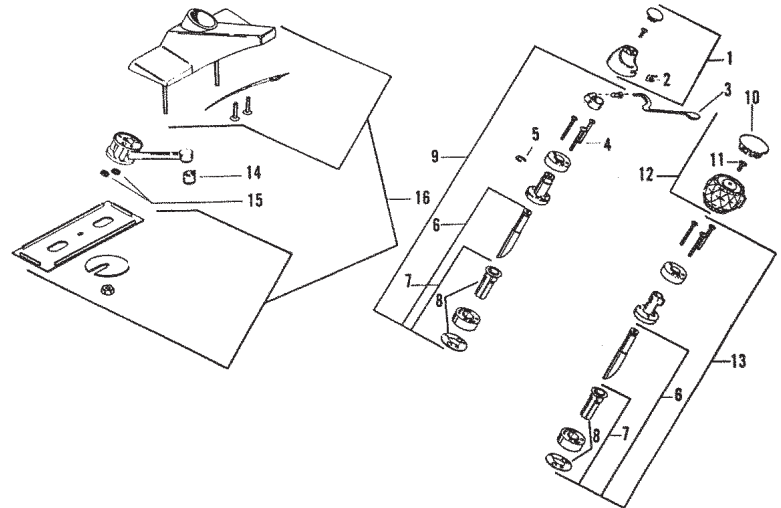

FAUCET REPAIR

BRADLEY METERING FAUCET (90-75)

ITEM	PART #	DESCRIPTION
1	37082417	Label lens
2	37083368	Button - chrome
1-2	37081114	Chrome button assy.
	37081112	Black plastic button assy.
3	37082546	Soap guard washer
4	37082143	Upper valve body assy.
5	37082685	Spring
6	37082041	Plunger assembly
7	37082141	Lower valve body assy.
8	37082905	Filter disc
4-8	37081152	Cartridge kit
9		Shell body
10	37081375	Sprayhead assy.
11	37083379	Washer
12	37083008	Nut
13	37082779	Washer
14	37082290	Nut
15	37083196	Slip joint washer

BRADLEY/BRIGGS SINGLE LEVER LAVATORY

ITEM	PART #	DESCRIPTION
1	31090187	Lever knob assembly
2	31090148	Grommet
3	31090154	Lever handle
4	31090142	Cartridge screw
5	31090138	Snap ring
6	31090182	Sleeve kit, gasket, cartridge & cam
7	31090180	Sleeve kit, gasket & cartridge
8	31090212	Sleeve kit & gasket
9	31090192	Cartridge assembly - lever handle
10	31090156	Plug button
11	31090090	Handle screw
12	31090176	Knob handle assembly
13	31090178	Cartridge assembly - knob handle
14	45971004	Aerator
15	31090096	O-ring
16	31090186	Escutcheon assembly