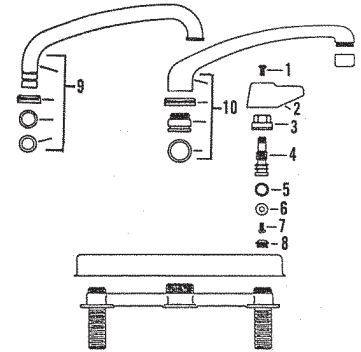

BRIGGS OLD STYLE SHELF-BACK FITTING T-8805 & T-8815

ITEM	PART #	DESCRIPTION
1	31100130	Handle assy. - cold
	31100140	Handle assy. - hot
2	31100700	Bonnet
3	31100640	Packing
4	31100710	Washer
5	43101015	Stem LH (cold)
	43101016	Stem RH (hot)
6	42690100	Stem washer
7	42720290	Screw
8	42000250	Seat
9	31100714	Flange
10	31100716	Knob for lift rod
	NLA	Lift rod
11	31100708	Trip yoke
12	31100706	Cotter pins
13	31100900	Lift rod assy.

INTERNET INQUIRIES AND ORDERS CALL US TOLL FREE 877-258-2572
www.plumbingspecialties.com

FAUCET REPAIR

BRIGGS TRIMLINE SINK FITTING T-9153

ITEM	PART #	DESCRIPTION
1	31100410	Handle screw
2	31100440	Handle - hot
	31100442	Handle - cold
3	31100370	Bonnet
4	31100380	Bonnet washer
5	31100320	O-Ring
6	43100840	Stem
7	42690100	Stem washer
8	42720290	Screw
9	42000260	Seat
10	45732002	Diverter unit - upper
11	31100572	Lock ring
12	31100570	O-Ring
13	45732024	Diverter unit - lower
14	31100976	Spout kit
15	31100768	Spout nut
	45971004	Aerator

BURLINGTON BRASS SINK FITTING

ITEM	PART #	DESCRIPTION
1	42720170	Handle screw
2	27580340	Handle - hot
	27580320	Handle - cold
3		Bonnet
4		Stem
5	41001003	O-Ring
6	42690130	Seat washer
7	42720240	Screw
3-7	43121010	Stem assy. - hot
	43121009	Stem assy. - cold
8	42000270	Seat
9	31120134	Spout assy.
10	31120136	Spout assy.

BRIGGS WALL SINK FITTING T-9226

ITEM	PART #	DESCRIPTION
1	31100410	Handle screw
2	31100748	Handle - cold
	31100746	Handle - hot
3	31100300	Cap
4	31100638	Packing
5	31100620	Washer
6	31100648	Washer
7	43101012	Stem - cold
	43101011	Stem - hot
8	42690100	Seat washer
9	42720290	Screw
10	42000240	Seat
11	31100980	Spout assy.
	45971004	Aerator