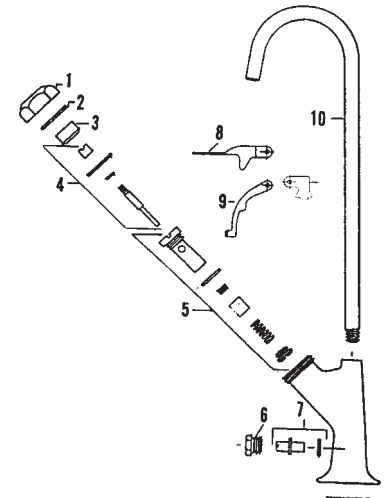

ITEM	PART #	DESCRIPTION
1	02151259	Cap nut
2	02150965	Brass washer
3	02150966	Push button cap
4	02150968	Stem assembly
5	02150967	Bonnet assembly
6	02151000	Regulator cap nut
7	02150870	Regulator stem & washer
8	02151253	Glass holder
9	02151255	Push arm
10	02150866	Gooseneck spout

INTERNET INQUIRIES AND ORDERS CALL US TOLL FREE 877-258-2572
www.plumbingspecialties.com