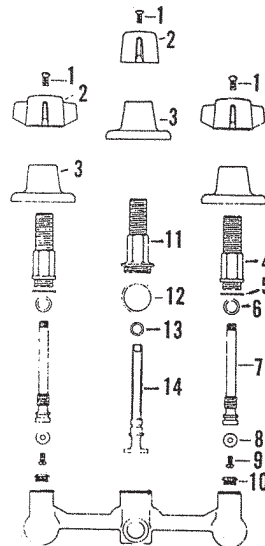

BURLINGTON BRASS SINK FITTING

ITEM	PART #	DESCRIPTION
1	42720170	Handle screw
2	27580340	Handle - hot
	27580320	Handle - cold
3		Bonnet
4		Stem
5	41001003	O-Ring
6	42690130	Seat washer
7	42720240	Screw
3-7	43121010	Stem assy. - hot
	43121009	Stem assy. - cold
8	42000270	Seat
9	31120134	Spout assy.
10	31120136	Spout assy.

BRIGGS WALL SINK FITTING T-9226

ITEM	PART #	DESCRIPTION
1	31100410	Handle screw
2	31100748	Handle - cold
	31100746	Handle - hot
3	31100300	Cap
4	31100638	Packing
5	31100620	Washer
6	31100648	Washer
7	43101012	Stem - cold
	43101011	Stem - hot
8	42690100	Seat washer
9	42720290	Screw
10	42000240	Seat
11	31100980	Spout assy.
	45971004	Aerator

BURLINGTON BRASS LAVATORY FITTING

ITEM	PART #	DESCRIPTION
1	42720170	Handle screw
2	06890570	Cross handle - hot
	06890580	Cross handle - cold
3		Bonnet
4	41720410	Bonnet gasket
5	41001002	O-Ring
6		Stem
7	42690130	Seat washer
8	42720240	Screw
3-8	43121002	Stem & bonnet assy.
9	42000270	Seat

BURLINGTON BRASS TUB & SHOWER FITTING

ITEM	PART #	DESCRIPTION
1	42720170	Handle screw
2	27580520	Handle - hot
	27580500	Handle - cold
	27580530	Handle - diverter, N/S
	19930390	Diverter, O/S
3	31120150	Flange
4		Bonnet
5	41720410	Fibre washer
6	41001002	O-Ring
7		Stem
8	42690130	Seat washer
9	42720240	Screw
4-9	43121020	Stem & bonnet assy.
10	42000270	Seat
11		Diverter bonnet
12	31120108	Diverter washer
13	41001002	O-Ring
14		Stem
11-14	43125000	Diverter assy.