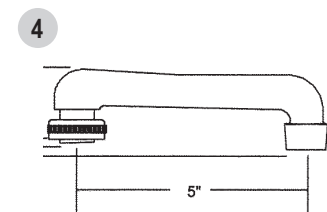

FAUCET REPAIR

CENTRAL BRASS EXPOSED SHOWER

ITEM	PART #	DESCRIPTION
1	02150233	Handle screw
2	02150772	Hot handle
	02150773	Cold handle
3	02150530	Packing nut
4	02150520	Packing
5	02150370	Brass washer
6	42690120	Washer
7	42720260	Screw
8	02150950	Gasket
9	42000300	Seat
10	43131004	Stem assy. R.H. - hot
	43131003	Stem assy. L.H. - cold
11	02151040	Rough brass nut
12	02151030	Rough brass sleeve
13	02150234	Handle screw
14	02150638	Cold index
	02150639	Hot index
15	02150640	Hot handle assy.
	02150650	Cold handle assy.
16	02150880	Spout nut
17	02150290	Snap ring
18	41001004	Spout o-ring
19	02150881	Hose adapter
20	02151102	6" R.B. tube spout
21	02150264	Galvanized riser less head
22	02150848	C.P. brass riser less head
23	02150503	Soap dish

CENTRAL BRASS GOOSENECK SPOUTS

ITEM	PART #	DESCRIPTION
1	02150260	4-3/32" Swivel spout
2	02150270	6-1/2" Rigid spout
	02150275	6-1/2" Swivel spout
3	02150276	7-1/4" Swivel high rise spout

CENTRAL BRASS CAST BRASS SPOUTS

ITEM	PART #	DESCRIPTION
4	02151090	5" Cast brass swivel spout
5	02150580	7-3/4" Swivel "D" spout

CENTRAL BRASS COMMON HANDLES

ITEM	PART #	DESCRIPTION
1	02150820	Hot
	02150830	Cold
2	02150590	2" Hot
	02150600	2" Cold
	02150610	2-5/16" Hot
	02150620	2-5/16" Cold
3	02151170	4" Hot
	02151180	4" Cold
	02151200	6" Cold
	02151190	6" Hot
4	02150970	2-1/2" Hot
	02150980	2-1/2" Cold
5	02150690	Small - Hot
	02150700	Small - Cold
6	02150740	Hot
	02150750	Cold
	02150760	Div.
7	02150640	Small - Hot
	02150650	Small - Cold
	02150660	Large - Hot
	02150670	Large - Cold
	02150680	Large - Div.

CENTRAL BRASS TUBE SPOUTS

PART #	"A"	"B"
02151100	2-5/16"	6-1/4"
02150570	2-5/16"	7-7/8"
02150550	2-3/16"	12"
02150560	2-3/16"	14"

INTERNET INQUIRIES AND ORDERS CALL US TOLL FREE 877-258-2572
www.plumbingspecialties.com