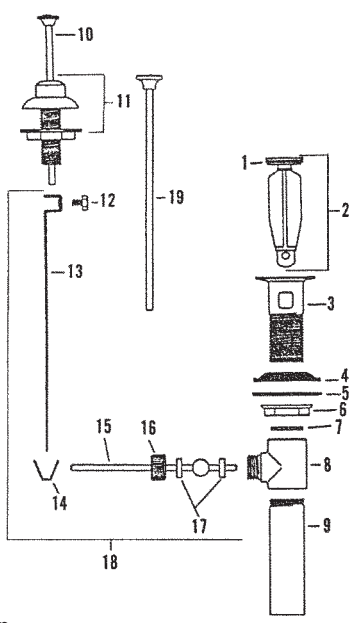

ITEM	PART #	DESCRIPTION
31	02150505	Flexible conn. tube
32	02150638	Cold index
	02150639	Hot index
33	02150234	Handle screw

ITEM	PART #	DESCRIPTION
34	02150670	Cold acrylic handle
	02150660	Hot acrylic handle
35		Spout
36	45971002	Aerator

INTERNET INQUIRIES AND ORDERS CALL US TOLL FREE 877-258-2572
www.plumbingspecialties.com

FAUCET REPAIR

CENTRAL BRASS SHELF BACK & SLANT BACK

ITEM	PART #	DESCRIPTION
1	02150220	Handle screw
2	02150830	Cold handle
	02150820	Hot handle
3	02150770	Escutcheon
4	02150636	Gasket
5	02150140	Locknut
6	02150530	Packing nut
7	02150520	Packing
8	02150205	Packing washer
9		Bonnet - see item 13
10		Stem - see item 13
11	42690120	Seat washer
12	42720260	Screw
13	43131013	Stem assy. L.H.
	43131014	Stem assy. R.H.
14	02150372	Washer
15	42000300	Seat - brass
16		Corner body - left
		Corner body - right
17	02150929	Cone washer
18	02150121	Washer
19	51000040	Coupling nut
20	02150120	Rod & knob w/pin
21		Rocker arm - see item 24
22		Cotter pin - see item 24
23		Center Tee - see item 24
24	02151078	Rocker arm & tee
25	41001003	O-ring
26	02150771	Spout w/stream former
27	02150637	Gasket
28	02150864	Stream former
	45971002	Aerator
29	02150774	Spout assy. - slant back

CENTRAL BRASS POP-UP DRAIN

ITEM	PART #	DESCRIPTION
1	41001026	O-ring
2	02151070	Stopper
3	02151053	Plug body
4	02150935	Rubber washer
5	02150137	Steel washer
6	02151056	Locknut
7	02150631	Gasket
8		Tee body
9	50552293	Tailpiece
10	02150410	Pull rod
11	02151051	Rod guide
12	02150230	Set screw
13	02150400	Pop-up bracket
14	02150420	Clip
15	02150430	Ball lever
16	02150360	Packing nut
17	02150630	Packing ring
18	02150390	Ball lever & rod group
19	02150412	Pull rod (8-1/2")
	40992125	Pull rod (7-3/4")