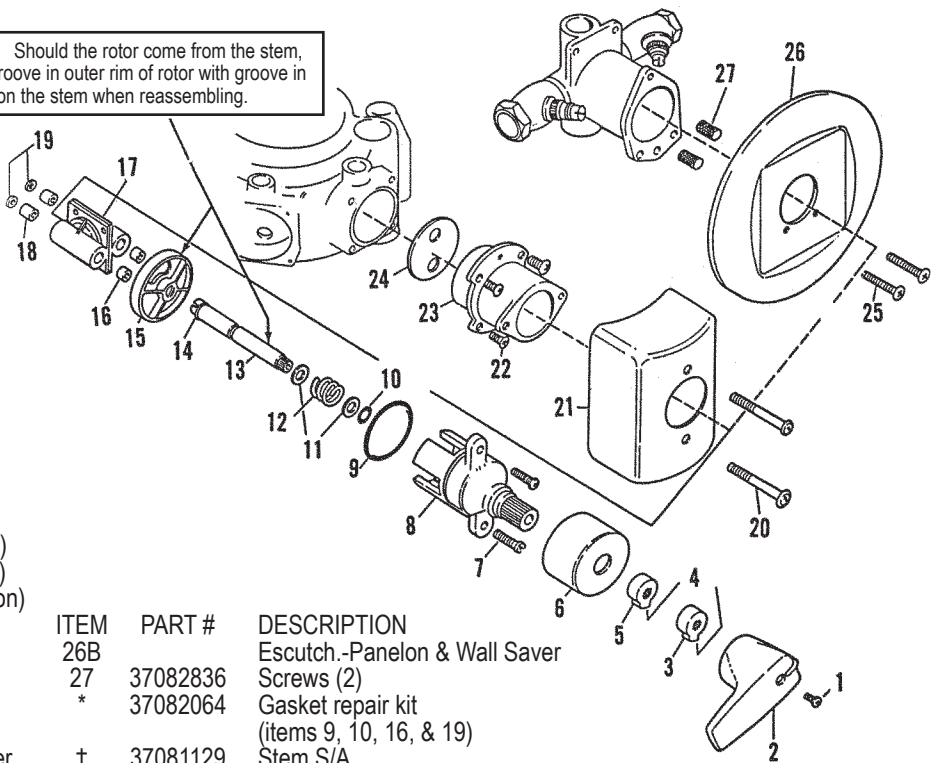

BRADLEY EQUA-FLO #478 — SECOND GENERATION MAY 1982 TO PRESENT

ITEM	PART #	DESCRIPTION
1	37082974	Handle screw
2	37082637	Handle
3	37082809	Hot limit stop
4	37082976	Set screw (2)
5	37082811	Off stop
6	37082263	Cover
7	37082950	Screws (2)
8	37082264	Cap/clamp, plastic
9	37083356	O-ring *
10	37082559	O-ring * †
11	37082613	Washers (2) †
12	37082680	Spring †
13	37082506	Stem †
14	37083358	Shoulder ring †
15	37082508	Rotor wheel
16	37083396	Face seal *
17	37082122	Cartridge
18	37082008	Sleeve & flapper assy.
19	37082614	Square ring *
16-19	37082120	Cartridge assembly
20	37082986	Escutcheon screws (2)
21		Escutcheon (6 person)
21A		Escutcheon (2-5 person)
22	37083055	Screws (4)
23		Valve body
24	37082562	Gasket
25	37082975	Escutcheon screw
26	37083398	Escutcheon-Individual
26A		Escutcheon-Wall Saver

NOTE: Should the rotor come from the stem, align groove in outer rim of rotor with groove in spline on the stem when reassembling.