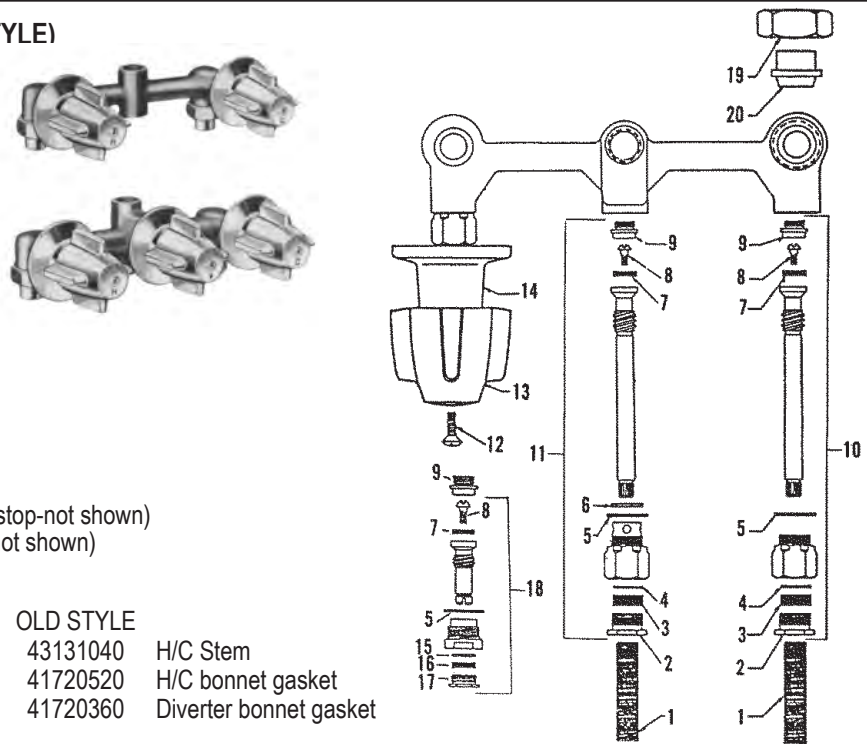

INTERNET INQUIRIES AND ORDERS CALL US TOLL FREE 877-258-2572
www.plumbingspecialties.com

FAUCET REPAIR

CENTRAL BRASS DECK MOUNT FAUCETS

ITEM	PART #	DESCRIPTION
1	02150220	Handle screw
2	02150820	Hot handle
	02150830	Cold handle
3	02150530	Packing nut
4	02150520	Packing *
5	02150370	Packing ring
6	42690120	Seat washer
7	42720260	Screw
8	02150950	Fibre gasket *
9	42000300	Seat
10		Disc *
11		Sleeve *
12		Sleeve gasket *
*	02150100	Repair kit for washerless stem
13	43131004	Stem assembly R.H. (hot)
	43131003	Stem assembly L.H. (cold)
13A	43131005	Stem assembly - cold, washerless
	43131006	Stem assembly - hot, washerless
14	02151170	4" wrist handle - cold
	02151180	4" wrist handle - hot
	02151190	6" wrist handle - hot
	02151200	6" wrist handle - cold
15	45971004	Aerator
16	02150880	Spout nut
17	02150290	Spout ring
18	41001004	Spout o-ring
19	02151100	6" tubular spout w/aerator
	02150570	8" tubular spout w/aerator
	02150550	12" tubular spout w/aerator
20	02150580	8" cast brass spout w/aerator
21	02150260	Swivel gooseneck spout w/aerator
22	45732030	Upper diverter
23	45732024	Lower diverter
24	51000042	Metal washer
25	51000048	Locknut
26	51000040	Coupling nut

CENTRAL BRASS TUB VALVES (NEW STYLE)

ITEM	PART #	DESCRIPTION
1	02150510	Nipple
2	02150875	Packing nut
3	02150900	Packing
4	02150104	Brass washer
5	02150950	Gasket
6	02150110	Celcon washer
7	42690120	Seat washer
8	42720260	Screw
9	42000300	Seat
10	43131034	Stem assembly
11	43131036	Diverter stem assembly
12	02150220	Handle screw
13	02150740	Hot handle
	02150750	Cold handle
	02150760	Diverter handle
14	02150780	Escutcheon
	02150964	Oval escutcheon (Integral stop-not shown)
	02150963	Sleeve ext. (Integral stop-not shown)
15	02150370	Brass washer
16	02150520	Packing
17	02150530	Packing nut
18	02150541	Stem assy. (Integral stop)
19	02151040	Nut
20	02151030	Sleeve
19-20	02150130	Coupling nut & sleeve