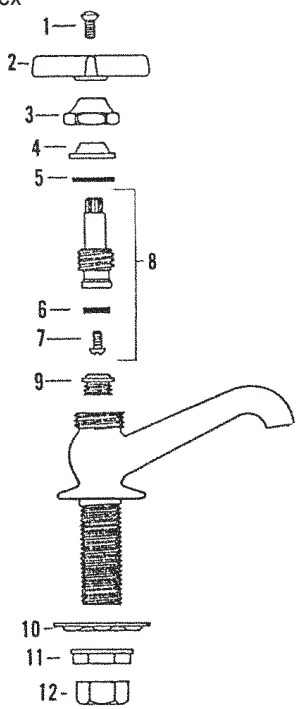

CENTRAL BRASS SINGLE LAVATORY FAUCET

ITEM	PART #	DESCRIPTION
1	02150220	Handle screw
2	02150969	Handle - no index
	02150970	Handle - hot
	02150980	Handle - cold
3	02150635	Cap nut
4	02150890	Packing
5	02150102	Brass washer
6	42690120	Washer
7	42720260	Bibb screw
8	43131018	Stem
9	42000300	Seat - brass
10	51000042	Washer
11	51000048	Locknut
12	51000040	Coupling nut