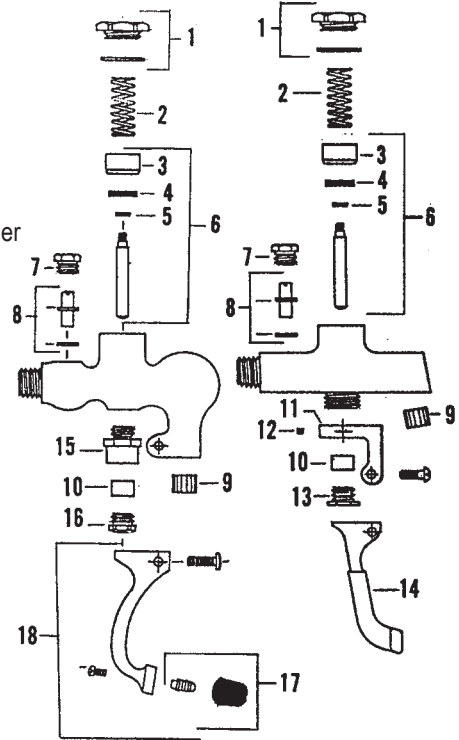

ITEM	PART #	DESCRIPTION
1	02151259	Cap nut
2	02150965	Brass washer
3	02150966	Push button cap
4	02150968	Stem assembly
5	02150967	Bonnet assembly
6	02151000	Regulator cap nut
7	02150870	Regulator stem & washer
8	02151253	Glass holder
9	02151255	Push arm
10	02150866	Gooseneck spout

INTERNET INQUIRIES AND ORDERS CALL US TOLL FREE 877-258-2572
www.plumbingspecialties.com