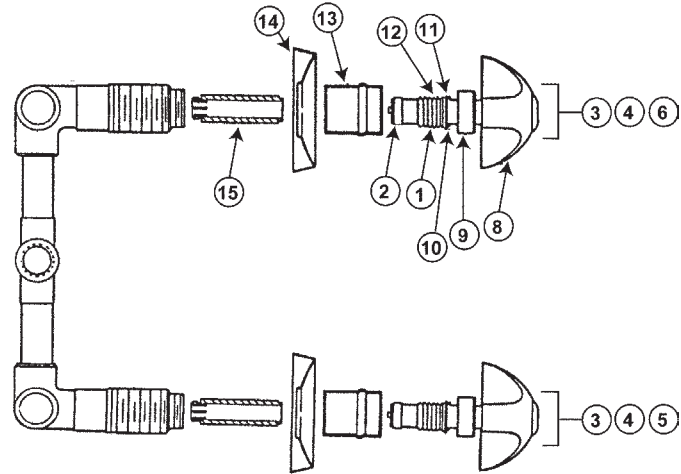

BRADLEY/BRIGGS SINGLE LEVER KITCHEN

ITEM	PART #	DESCRIPTION
1	31090187	Lever knob assembly
1A	31090176	Knob handle assembly
2	31090148	Grommet
3	31090190	Knob & grommet
4	31090100	Lever handle
5	31090142	Cartridge screw
6	31090138	Snap ring
7	31090182	Sleeve kit, gasket, cartridge & cam
8	31090180	Sleeve kit, gasket & cartridge
9	31090212	Sleeve kit & gasket
10	31090192	Cartridge assembly - lever handle
10A	31090210	Cartridge assembly - knob handle
11	45971002	Aerator
12	31090200	Spout assembly
13	31090095	Spout o-ring
14	31090202	Divertor unit
15	31090096	O-ring
16	51000042	Washer
17	51000048	Locknut
18	51000040	Brass basin nut

INTERNET INQUIRIES AND ORDERS CALL US TOLL FREE 877-258-2572
www.plumbingspecialties.com

FAUCET REPAIR

BRADLEY BRADTROL VALVES BRIGGS AURORA, CASCADE & SCEPTRE II

ITEM	PART #	DESCRIPTION
1	31090176	Knob handle kit
2	31090156	Plug button
3	31090090	Handle screw
4	37082629	Handle - Bradtrol
5	37082975	Handle screw - Bradtrol
6	31090142	Cartridge screw
7	31090162	Escutcheon screw
8	31090212	Sleeve kit & gasket
9	31090180	Sleeve kit, gasket & cartridge
10	31090182	Sleeve kit, gasket, cartridge & cam
11	31090150	Cartridge assembly
12		Escutcheon - Aurora
		Escutcheon - Cascade & Sceptre II
13		Escutcheon - Bradtrol

BRADLEY HOT & COLD VALVES (3/83 TO PRESENT)

ITEM	PART #	DESCRIPTION
1	37082474	Valve stem
2	37081583	Extension
3	37082770	Washer
4	37082951	Screw
5	37082793	Red index washer
6	37082792	Blue index washer
8	37082641	Handle
9	37082520	Bonnet
10	37081040	O-ring
11	37081032	Fibre washer
12	37081043	Brass washer
13	37082408	Sleeve
14	37082846	Escutcheon
15	37082433	Seat