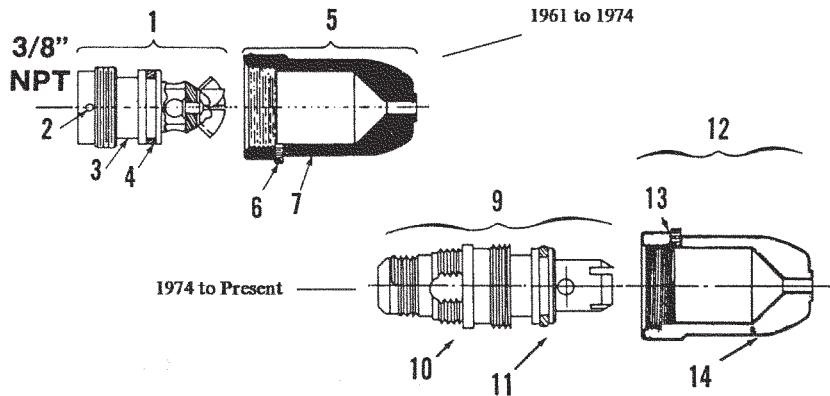

INTERNET INQUIRIES AND ORDERS CALL US TOLL FREE 877-258-2572
www.plumbingspecialties.com