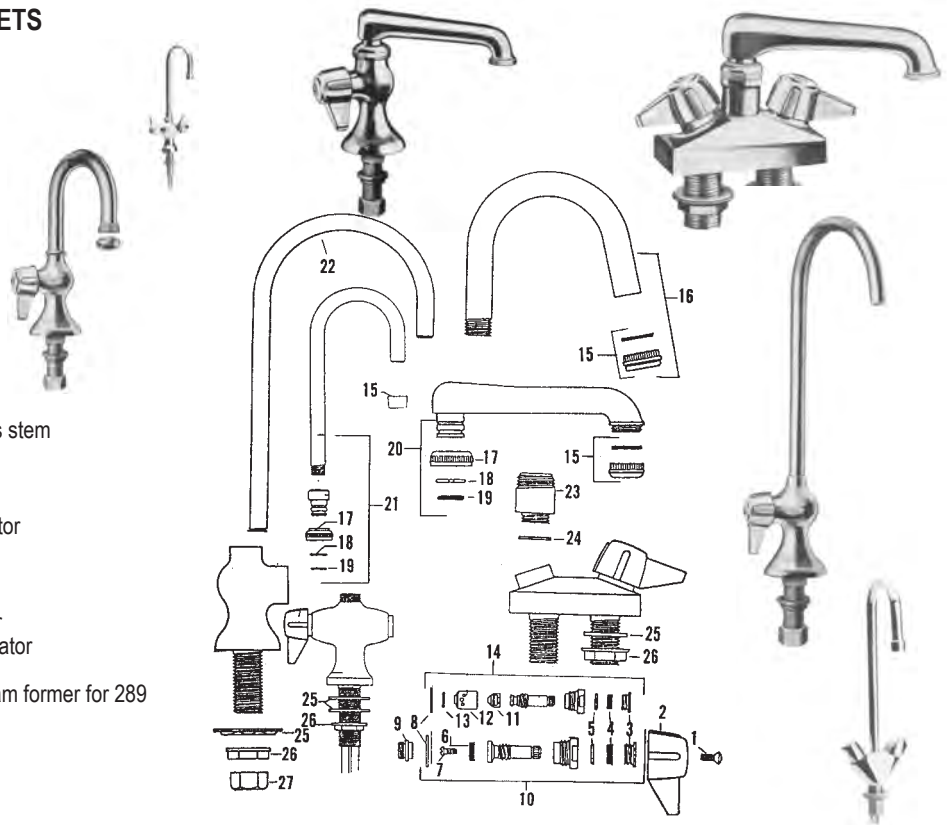

CENTRAL BRASS TUB VALVES (NEW STYLE)

ITEM	PART #	DESCRIPTION
1	02150510	Nipple
2	02150875	Packing nut
3	02150900	Packing
4	02150104	Brass washer
5	02150950	Gasket
6	02150110	Celcon washer
7	42690120	Seat washer
8	42720260	Screw
9	42000300	Seat
10	43131034	Stem assembly
11	43131036	Diverter stem assembly
12	02150220	Handle screw
13	02150740	Hot handle
	02150750	Cold handle
	02150760	Diverter handle
14	02150780	Escutcheon
	02150964	Oval escutcheon (Integral stop-not shown)
	02150963	Sleeve ext. (Integral stop-not shown)
15	02150370	Brass washer
16	02150520	Packing
17	02150530	Packing nut
18	02150541	Stem assy. (Integral stop)
19	02151040	Nut
20	02151030	Sleeve
19-20	02150130	Coupling nut & sleeve

INTERNET INQUIRIES AND ORDERS CALL US TOLL FREE 877-258-2572
www.plumbingspecialties.com

FAUCET REPAIR

CENTRAL BRASS BAR & LAB FAUCETS

ITEM	PART #	DESCRIPTION
1	02150220	Handle screw
2	02150820	Hot handle
	02150830	Cold handle
3	02150530	Packing nut
4	02150520	Packing *
5	02150370	Brass washer
6	42690120	Washer
7	42720260	Screw
8	02150950	Gasket *
9	42000300	Seat
10	43131004	Stem assy. R.H. - hot
	43131003	Stem assy. L.H. - cold
11		Disc *
12		Sleeve *
13		Sleeve gasket *
*	02150100	Repair kit for washerless stem
14	43131005	Stem assy. - cold
	43131006	Stem assy. - hot
15	45971004	Aerator
16	02150240	Rigid gooseneck w/aerator
17	02150880	Spout nut
18	02150290	Snap ring
19	41001004	Spout o-ring
20	02150190	5" swing spout w/aerator
21	02150260	Swivel gooseneck w/aerator
22	02150262	Rigid gooseneck for 286
	02150250	Rigid gooseneck w/stream former for 289
23	02151106	Centerpiece
24	02151104	Washer
25	51000042	Metal washer
26	51000048	Locknut
27	51000040	Coupling nut