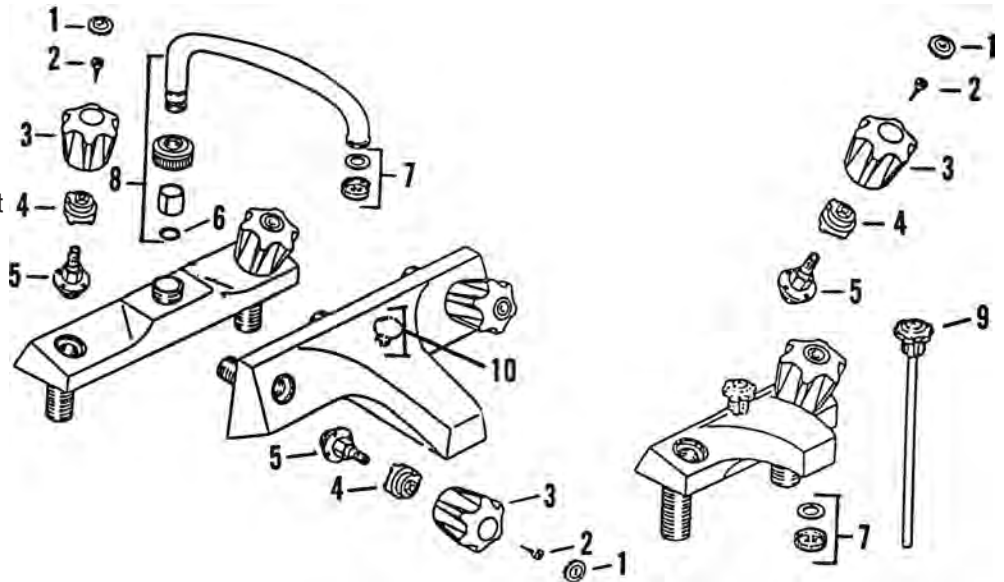

FAUCET REPAIR

BRISTOL FAUCETS

ITEM	PART #	DESCRIPTION
1	31110130	Hot index
	31110131	Cold index
2	31110120	Handle screw
3	31110110	Handle
4	43111000	Faucet stop
5	43111001	Stem
6	41001004	O-Ring
7	45971004	Aerator
8	31110800	Spout assembly
9	31110450	Lift knob
10	31110500	Diverter repair kit