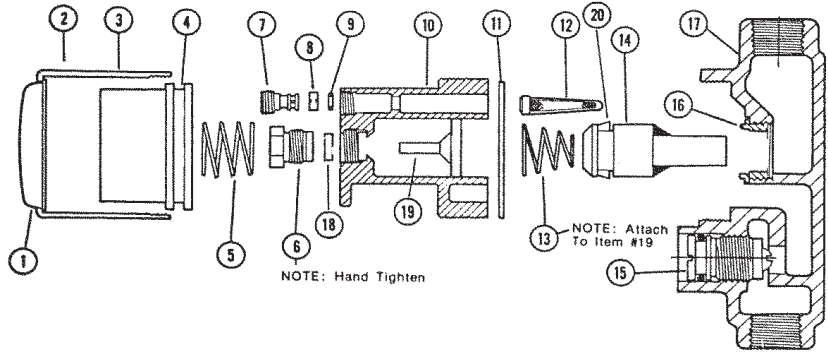

BRADLEY TOUCH'N FLO VALVE

ITEM	PART #	DESCRIPTION	ITEM	PART #	DESCRIPTION	ITEM	PART #	DESCRIPTION
1	37082638	Push button	17	118-121	Bottom body	20	37082611	U-cup
2	37082255	Cover 1-5/8" long	18	37082591	Seat washer	37082062		Repair kit (items 8, 9, 11, 12, 13, & 14)
3	37082257	Cover (indiv.-only) 2-3/4"	19	37082486	Poppet			
4	37083289	Spacer (indiv.-only)						
5	37082686	Spring						
6	37082294	Guide						
7	37081589	Adjusting screw assy.						
8	37082610	Orifice						
9	37081042	O-ring						
10	118-210	Body						
11	37083053	Gasket						
12	37081098	Filter						
13	37081074	Conical spring						
14	37081148	Plunger assy.						
15	37081730	Internal stop core						
16	37082432	Seat						

BRADLEY SHOWER HEADS - COLUMN & WALL SHOWERS

ITEM	PART #	DESCRIPTION
1	37082145	Core assembly
2	37082943	Set screw
3		Core - see item 1
4	37082553	O-ring
5	37082146	Shell assembly
6	37082949	Set screw (2)
7		Shell - see item 5
1-7	37081604	Complete shower head w/core assembly
9	37082149	Core assembly
10		Core - see item 9
11	37082553	O-ring
12	37082146	Shell assembly
13	37082949	Set screw (2)
14		Shell - see item 12