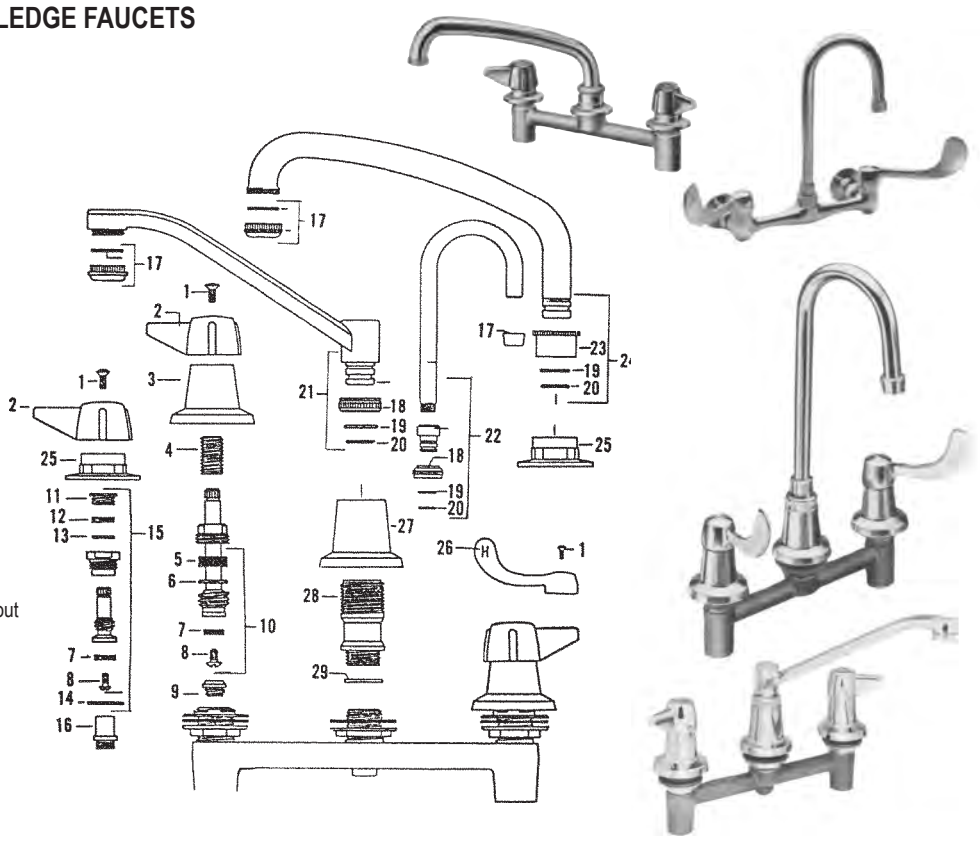

CENTRAL BRASS CONCEALED LEDGE FAUCETS

ITEM	PART #	DESCRIPTION
1	02150220	Handle screw
2	02150820	Hot handle
	02150830	Cold handle
3	02150939	Escutcheon
4	02150509	Nipple 1-1/8"
5	02150888	Packing
6	02150545	Brass washer
7	42690120	Washer
8	42720260	Screw
9	42000300	Seat
10	43131044	Stem - hot
	43131043	Stem - cold
11	02150530	Packing nut
12	02150520	Packing
13	02150370	Brass washer
14	02150950	Fibre gasket
15	43131003	Stem assy. - cold
	43131004	Stem assy. - hot
16	42000290	Seat
17	45971004	Aerator
18	02150880	Spout nut
19	02150290	Snap ring
20	41001004	Spout o-ring
21	02150580	8" cast brass spout
22	02150260	Swivel gooseneck spout
23	02150558	Spout nut
24	02150562	Spout w/ aerator
25	02150840	Escutcheon
26	02151170	4" wrist handle - cold
	02151180	4" wrist handle - hot
	02151190	6" wrist handle - hot
	02151200	6" wrist handle - cold
27	02150940	Escutcheon - spout
28	02151104	Centerpiece
29	02150628	Gasket