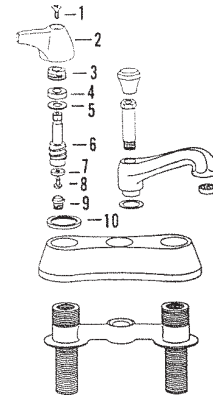

FAUCET REPAIR

BRADLEY/BRIGGS 2 HANDLE KITCHEN & LAVATORY FITTING

ITEM	PART #	DESCRIPTION
1	31090198	Index button - cold
	31090204	Index button - hot
2	31090210	Handle screw
3	31090220	Handle assy. - cold
	31090224	Handle assy. - hot
4	31090230	Cap - chrome
5	31090240	O-Ring
6	31090250	Seat
7	31090170	Stem - RH
	31090174	Stem - LH
8	31090226	Metal handle - cold
	31090228	Metal handle - hot
9	31090260	Snap ring
10	31090262	O-Ring
11	31090272	Aerator
12	31090270	Sink spout assy.
13	51000042	Crimped washer
14	51000046	Locknut
15	51000040	Coupling nut
16	31090274	Aerator
17	31090168	Diverter

BRIGGS OLD STYLE LAVATORY FITTING T-8828 & 29

ITEM	PART #	DESCRIPTION
1	31100410	Handle screw
2	NLA	Handle - use 31100130 - cold
		Handle - use 31100140 - hot
3	31100584	Bonnet
4	31100582	Packing
5	31100710	Washer
6	43101009	Stem LH (cold)
	43101010	Stem RH (hot)
7	42690100	Stem washer
8	42720290	Screw
9	42000260	Seat
10	31100790	Plate washer

BRIGGS OLD STYLE POP-UP WASTE

ITEM	PART #	DESCRIPTION
1	NLA	Flange
2	NLA	O-Ring
3	31100110	Stopper
4	NLA	Packing
5	NLA	Ball lever
6	31100350	Rod clamp
7	NLA	Spring
8	31100460	Packing nut
9	31100940	Pop-up waste S/A

BRADLEY TOUCH'N FLO VALVE

ITEM	PART #	DESCRIPTION	ITEM	PART #	DESCRIPTION	ITEM	PART #	DESCRIPTION
1	37082638	Push button	17	118-121	Bottom body	20	37082611	U-cup
2	37082255	Cover 1-5/8" long	18	37082591	Seat washer	37082062		Repair kit (items 8, 9, 11, 12, 13, & 14)
3	37082257	Cover (indiv.-only) 2-3/4"	19	37082486	Poppet			
4	37083289	Spacer (indiv.-only)						
5	37082686	Spring						
6	37082294	Guide						
7	37081589	Adjusting screw assy.						
8	37082610	Orifice						
9	37081042	O-ring						
10	118-210	Body						
11	37083053	Gasket						
12	37081098	Filter						
13	37081074	Conical spring						
14	37081148	Plunger assy.						
15	37081730	Internal stop core						
16	37082432	Seat						