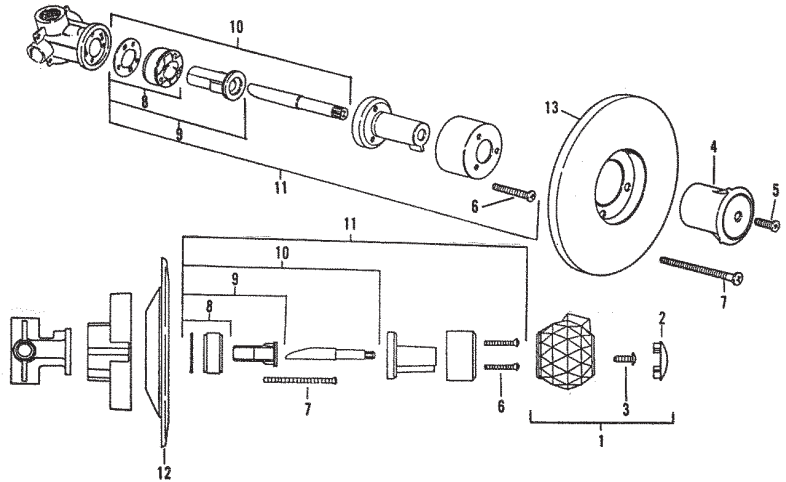

FAUCET REPAIR

BRADLEY BRADTROL VALVES BRIGGS AURORA, CASCADE & SCEPTRE II

ITEM	PART #	DESCRIPTION
1	31090176	Knob handle kit
2	31090156	Plug button
3	31090090	Handle screw
4	37082629	Handle - Bradtrol
5	37082975	Handle screw - Bradtrol
6	31090142	Cartridge screw
7	31090162	Escutcheon screw
8	31090212	Sleeve kit & gasket
9	31090180	Sleeve kit, gasket & cartridge
10	31090182	Sleeve kit, gasket, cartridge & cam
11	31090150	Cartridge assembly
12		Escutcheon - Aurora
		Escutcheon - Cascade & Sceptre II
13		Escutcheon - Bradtrol

BRADLEY HOT & COLD VALVES (3/83 TO PRESENT)

ITEM	PART #	DESCRIPTION
1	37082474	Valve stem
2	37081583	Extension
3	37082770	Washer
4	37082951	Screw
5	37082793	Red index washer
6	37082792	Blue index washer
8	37082641	Handle
9	37082520	Bonnet
10	37081040	O-ring
11	37081032	Fibre washer
12	37081043	Brass washer
13	37082408	Sleeve
14	37082846	Escutcheon
15	37082433	Seat