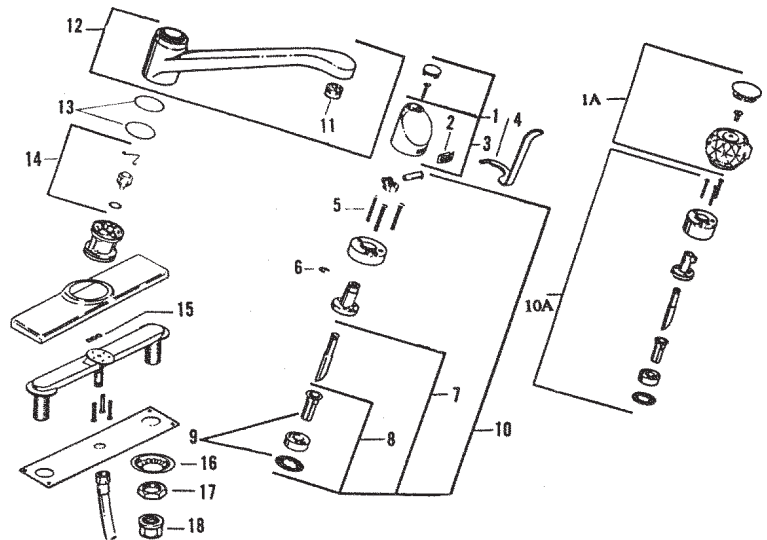

INTERNET INQUIRIES AND ORDERS CALL US TOLL FREE 877-258-2572
www.plumbingspecialties.com