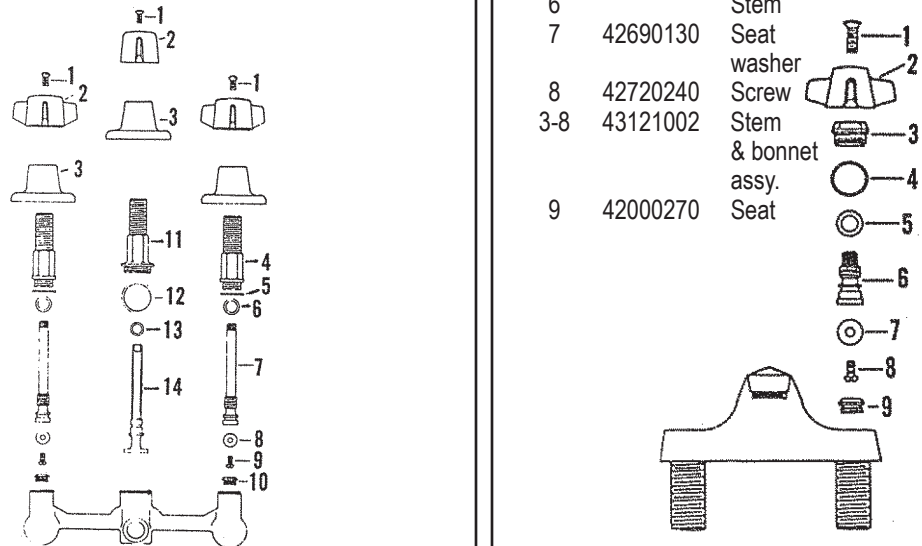

BURLINGTON BRASS LAVATORY FITTING

ITEM	PART #	DESCRIPTION
1	42720170	Handle screw
2	06890570	Cross handle - hot
	06890580	Cross handle - cold
3		Bonnet
4	41720410	Bonnet gasket
5	41001002	O-Ring
6		Stem
7	42690130	Seat washer
8	42720240	Screw
3-8	43121002	Stem & bonnet assy.
9	42000270	Seat

BURLINGTON BRASS TUB & SHOWER FITTING

ITEM	PART #	DESCRIPTION
1	42720170	Handle screw
2	27580520	Handle - hot
	27580500	Handle - cold
	27580530	Handle - diverter, N/S
	19930390	Diverter, O/S
3	31120150	Flange
4		Bonnet
5	41720410	Fibre washer
6	41001002	O-Ring
7		Stem
8	42690130	Seat washer
9	42720240	Screw
4-9	43121020	Stem & bonnet assy.
10	42000270	Seat
11		Diverter bonnet
12	31120108	Diverter washer
13	41001002	O-Ring
14		Stem
11-14	43125000	Diverter assy.