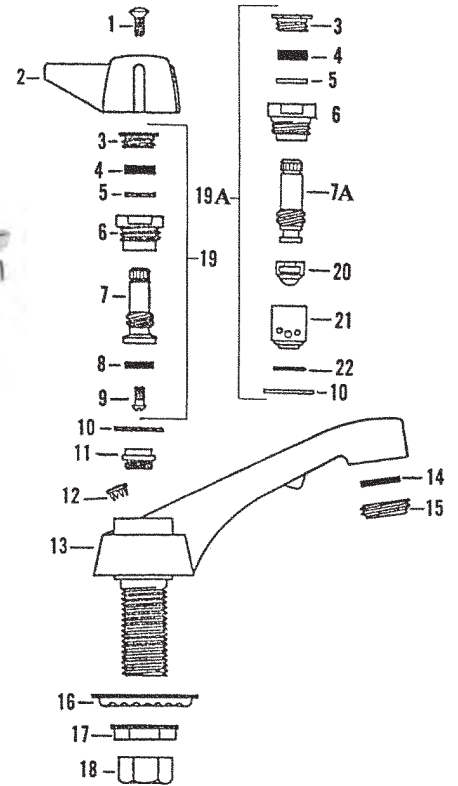

FAUCET REPAIR

CENTRAL BRASS 4" CENTERSET

ITEM	PART #	DESCRIPTION
1	02150220	Handle screw
2	02150820	Hot handle
	02150830	Cold handle
3	02150530	Packing nut
4	02150520	Packing
5	02150370	Packing ring
6		Bonnet - see item 19
7		Stem - see item 19
7A		Stem - see item 19A
8	42690120	Seat washer
9	42720260	Screw
10	02150950	Gasket
11	42000300	Seat - brass
12	02150180	Button
13		Body
14	02150637	Washer
15	02150864	Streamformer
	45972008	Aerator
16	51000042	Metal washer
17	51000048	Locknut
18	51000040	Coupling nut
19	43131004	Stem assy. R.H.
	43131003	Stem assy. L.H.
19A	43131005	Stem assy. - cold
	43131006	Stem assy. - hot
20		Disc
21		Sleeve
22		Sleeve gasket

ITEM	PART #	DESCRIPTION
	02150100	Repair kit (items 4,10,20,21 & 22)
23	02151170	4" wrist handle - hot
	02151180	4" wrist handle - cold

CENTRAL BRASS WIDESPREAD LAVATORY

ITEM	PART #	DESCRIPTION
1	02150224	Handle screw
2	02150610	Hot handle
	02150620	Cold handle
3	02150939	Escutcheon
4	02150204	Packing nut
5	02150902	Packing
6	02150205	Packing washer
7	02151064	Bonnet
8		Stem - see item 11
9	42690120	Washer
10	42720260	Screw
11	43131028	Stem unit assy.
12	02150950	Gasket
13	42000300	Seat - brass
14	02151052	Locknut
15	02150636	Washer
16	02150140	Locknut
17	NLA	Body
18	51000040	Coupling nut
19	02150180	Button
20	02150637	Washer
21	02150864	Stream former
	45971002	Aerator
22	02151054	Spout
23	02150851	Spout tube
24	02150139	Washer
25	02150142	Locknut
26	02150634	Washer
27		Tee
28	02150929	Washer
29	02150122	Washer
30	02150294	Nut

ITEM	PART #	DESCRIPTION
31	02150505	Flexible conn. tube
32	02150638	Cold index
	02150639	Hot index
33	02150234	Handle screw

ITEM	PART #	DESCRIPTION
34	02150670	Cold acrylic handle
	02150660	Hot acrylic handle
35		Spout
36	45971002	Aerator