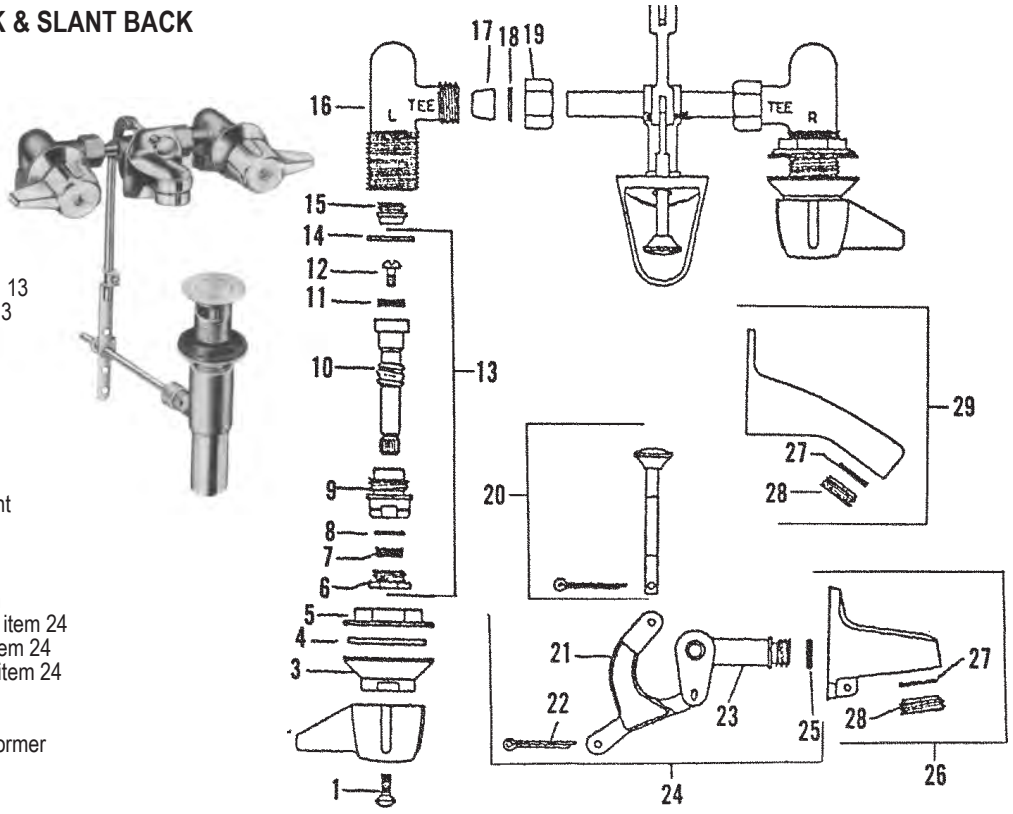

FAUCET REPAIR

CENTRAL BRASS SHELF BACK & SLANT BACK

ITEM	PART #	DESCRIPTION
1	02150220	Handle screw
2	02150830	Cold handle
	02150820	Hot handle
3	02150770	Escutcheon
4	02150636	Gasket
5	02150140	Locknut
6	02150530	Packing nut
7	02150520	Packing
8	02150205	Packing washer
9		Bonnet - see item 13
10		Stem - see item 13
11	42690120	Seat washer
12	42720260	Screw
13	43131013	Stem assy. L.H.
	43131014	Stem assy. R.H.
14	02150372	Washer
15	42000300	Seat - brass
16		Corner body - left
		Corner body - right
17	02150929	Cone washer
18	02150121	Washer
19	51000040	Coupling nut
20	02150120	Rod & knob w/pin
21		Rocker arm - see item 24
22		Cotter pin - see item 24
23		Center Tee - see item 24
24	02151078	Rocker arm & tee
25	41001003	O-ring
26	02150771	Spout w/stream former
27	02150637	Gasket
28	02150864	Stream former
	45971002	Aerator
29	02150774	Spout assy. - slant back