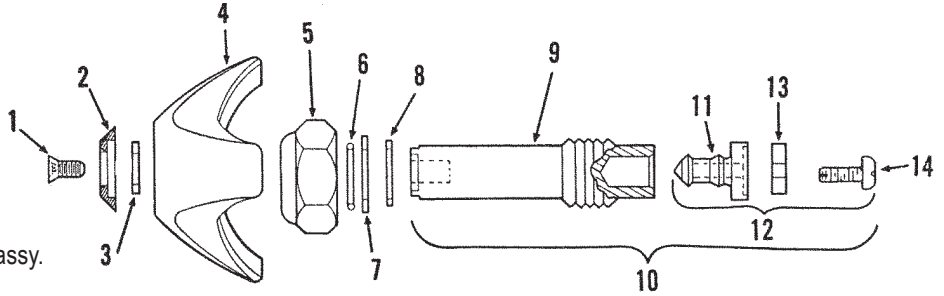

FAUCET REPAIR

BRADLEY COMPRESSION SHOWER VALVE 1949 TO PRESENT - THIRD S02-031 SERIES

ITEM	PART #	DESCRIPTION	ITEM	PART #	DESCRIPTION	ITEM	PART #	DESCRIPTION
1	37082951	Handle screw	15	NLA	Valve body	Not shown		Escutcheon-wall saver
2	37082791	White index washer	16	37082536	Fibre washer-valve body	37081808		Repair kit w/stem extension (items 6, 7, 11, 13, 14, 16 & 17)
	37082792	Blue index washer	17	37082426	Valve seat			
	37082793	Red index washer	Not shown		Escutcheon -column			
3	37082778	Insert washer						
4	37082628	Handle						
5	37082515	Bonnet						
6	37081040	O-ring						
7	37081032	Fibre washer						
8	37081077	Brass washer						
9	37082474	Valve stem						
10	37081582	Valve stem assy.						
11	37082490	Valve stem extension						
12	37081583	Valve stem extension assy.						
13	37082590	Bibb washer						
14	37082958	Bibb screw