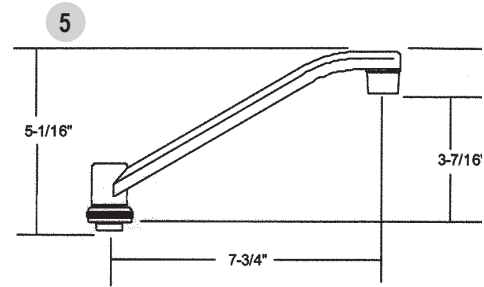

FAUCET REPAIR

CENTRAL BRASS EXPOSED SHOWER

ITEM	PART #	DESCRIPTION
1	02150233	Handle screw
2	02150772	Hot handle
	02150773	Cold handle
3	02150530	Packing nut
4	02150520	Packing
5	02150370	Brass washer
6	42690120	Washer
7	42720260	Screw
8	02150950	Gasket
9	42000300	Seat
10	43131004	Stem assy. R.H. - hot
	43131003	Stem assy. L.H. - cold
11	02151040	Rough brass nut
12	02151030	Rough brass sleeve
13	02150234	Handle screw
14	02150638	Cold index
	02150639	Hot index
15	02150640	Hot handle assy.
	02150650	Cold handle assy.
16	02150880	Spout nut
17	02150290	Snap ring
18	41001004	Spout o-ring
19	02150881	Hose adapter
20	02151102	6" R.B. tube spout
21	02150264	Galvanized riser less head
22	02150848	C.P. brass riser less head
23	02150503	Soap dish

CENTRAL BRASS GOOSENECK SPOUTS

ITEM	PART #	DESCRIPTION
1	02150260	4-3/32" Swivel spout
2	02150270	6-1/2" Rigid spout
	02150275	6-1/2" Swivel spout
3	02150276	7-1/4" Swivel high rise spout

CENTRAL BRASS CAST BRASS SPOUTS

ITEM	PART #	DESCRIPTION
4	02151090	5" Cast brass swivel spout
5	02150580	7-3/4" Swivel "D" spout

CENTRAL BRASS COMMON HANDLES

ITEM	PART #	DESCRIPTION
1	02150820	Hot
	02150830	Cold
2	02150590	2" Hot
	02150600	2" Cold
	02150610	2-5/16" Hot
	02150620	2-5/16" Cold
3	02151170	4" Hot
	02151180	4" Cold
	02151200	6" Cold
	02151190	6" Hot
4	02150970	2-1/2" Hot
	02150980	2-1/2" Cold
5	02150690	Small - Hot
	02150700	Small - Cold
6	02150740	Hot
	02150750	Cold
	02150760	Div.
7	02150640	Small - Hot
	02150650	Small - Cold
	02150660	Large - Hot
	02150670	Large - Cold
	02150680	Large - Div.

CENTRAL BRASS TUBE SPOUTS

PART #	"A"	"B"
02151100	2-5/16"	6-1/4"
02150570	2-5/16"	7-7/8"
02150550	2-3/16"	12"
02150560	2-3/16"	14"

INTERNET INQUIRIES AND ORDERS CALL US TOLL FREE 877-258-2572
www.plumbingspecialties.com