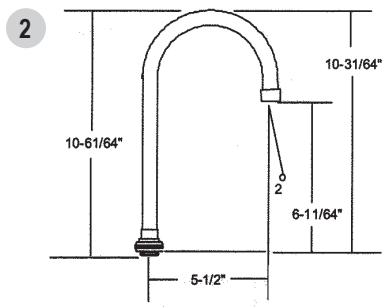

ITEM	PART #	DESCRIPTION
1	02151259	Cap nut
2	02150965	Brass washer
3	02150966	Push button cap
4	02150968	Stem assembly
5	02150967	Bonnet assembly
6	02151000	Regulator cap nut
7	02150870	Regulator stem & washer
8	02151253	Glass holder
9	02151255	Push arm
10	02150866	Gooseneck spout

INTERNET INQUIRIES AND ORDERS CALL US TOLL FREE 877-258-2572
www.plumbingspecialties.com

FAUCET REPAIR

CENTRAL BRASS EXPOSED SHOWER

ITEM	PART #	DESCRIPTION
1	02150233	Handle screw
2	02150772	Hot handle
	02150773	Cold handle
3	02150530	Packing nut
4	02150520	Packing
5	02150370	Brass washer
6	42690120	Washer
7	42720260	Screw
8	02150950	Gasket
9	42000300	Seat
10	43131004	Stem assy. R.H. - hot
	43131003	Stem assy. L.H. - cold
11	02151040	Rough brass nut
12	02151030	Rough brass sleeve
13	02150234	Handle screw
14	02150638	Cold index
	02150639	Hot index
15	02150640	Hot handle assy.
	02150650	Cold handle assy.
16	02150880	Spout nut
17	02150290	Snap ring
18	41001004	Spout o-ring
19	02150881	Hose adapter
20	02151102	6" R.B. tube spout
21	02150264	Galvanized riser less head
22	02150848	C.P. brass riser less head
23	02150503	Soap dish

CENTRAL BRASS GOOSENECK SPOUTS

ITEM	PART #	DESCRIPTION
1	02150260	4-3/32" Swivel spout
2	02150270	6-1/2" Rigid spout
	02150275	6-1/2" Swivel spout
3	02150276	7-1/4" Swivel high rise spout

CENTRAL BRASS CAST BRASS SPOUTS

ITEM	PART #	DESCRIPTION
4	02151090	5" Cast brass swivel spout
5	02150580	7-3/4" Swivel "D" spout

CENTRAL BRASS COMMON HANDLES

ITEM	PART #	DESCRIPTION
1	02150820	Hot
	02150830	Cold
2	02150590	2" Hot
	02150600	2" Cold
	02150610	2-5/16" Hot
	02150620	2-5/16" Cold
3	02151170	4" Hot
	02151180	4" Cold
	02151200	6" Cold
	02151190	6" Hot
4	02150970	2-1/2" Hot
	02150980	2-1/2" Cold
5	02150690	Small - Hot
	02150700	Small - Cold
6	02150740	Hot
	02150750	Cold
	02150760	Div.
7	02150640	Small - Hot
	02150650	Small - Cold
	02150660	Large - Hot
	02150670	Large - Cold
	02150680	Large - Div.