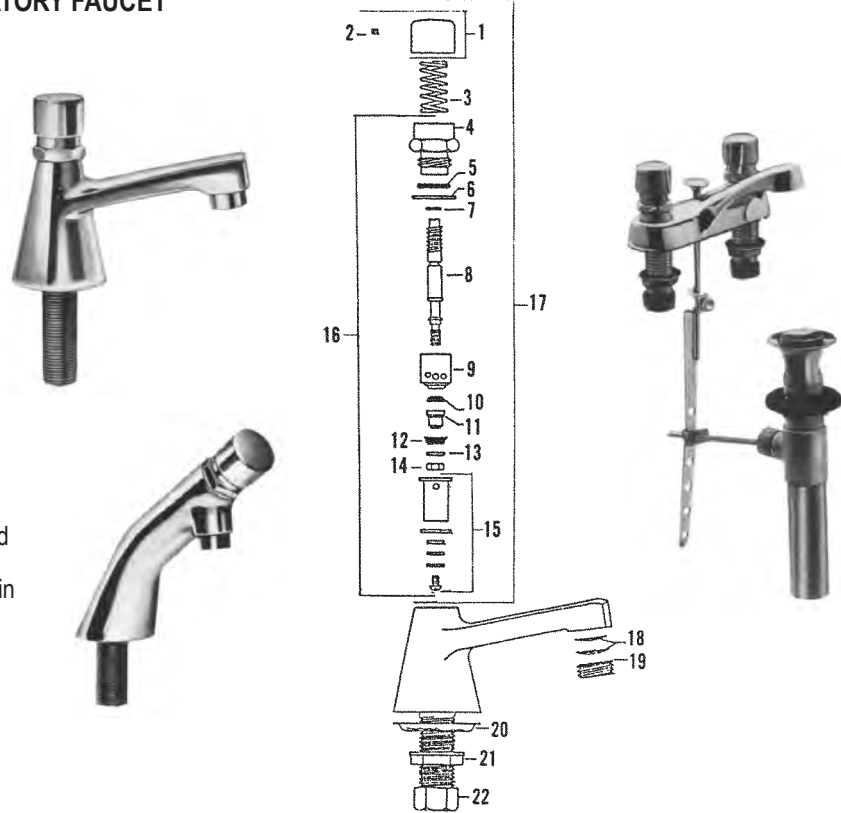

INTERNET INQUIRIES AND ORDERS CALL US TOLL FREE 877-258-2572
www.plumbingspecialties.com

FAUCET REPAIR

CENTRAL BRASS SELF-CLOSING LAVATORY FAUCET

ITEM	PART #	DESCRIPTION
1	02151226	Cap nut - plain
	02151227	Cap nut - hot
	02151228	Cap nut - cold
2	02150170	Sleeve
3	02150150	Samson nut - R.H.
4	02150160	Samson nut - L.H.
5	02150137	Brass washer
6	02151264	Handle - self-closing
7	02150190	Brass balls w/ retainer
8	02151268	Self-closing bonnet
9	02150909	Packing
10	02150136	Brass washer
11	02150172	Packing spring
12	02150173	Gland
13	02150936	Spring
14	02150910	Washer
15	42720260	Screw
16	02150633	Gasket
17	42000280	Seat
18	02151266	Stem assembly
19	51000042	Washer
20	51000048	Locknut
21	51000040	Coupling nut
22	02151225	Handle
23	02150010	Set screw
24		Centerpiece
25	02150622	Nylon washer
26	02150174	Gland
27	02150937	Spring
28	02151269	Stem assembly
	40150329	3/8" Straight valve w/ lever
	40150328	1/2" Straight valve w/ lever

CENTRAL BRASS SLOW-CLOSE LAVATORY FAUCET

ITEM	PART#	DESCRIPTION
1	02150310	Cold index cap
	02150320	Hot index cap
	02150304	Plain index cap
2	02150010	Set screw
3	02150350	Spring - slow-close
4	02150330	Bonnet
5	41001004	O-ring
6	02150950	Gasket
7	41001016	O-ring
8	02150312	Valve stem
9	02150542	Sleeve
10	02150306	Seat washer
11	02150307	Seat washer holder
12	02150308	Cup washer
13	02150512	Brass washer
14	02150309	Hex nut
15	02150340	Dash pot assy.
16	02150300	Stem & bonnet assy.
17	02150301	Slow-close repair kit-cold
	02150303	Slow-close repair kit-hot
	02150302	Slow-close repair kit-plain
18	02150543	Wire mesh
19	02150864	Stream former
	45971002	Aerator
20	51000042	Washer
21	51000048	Locknut
22	51000040	Coupling nut