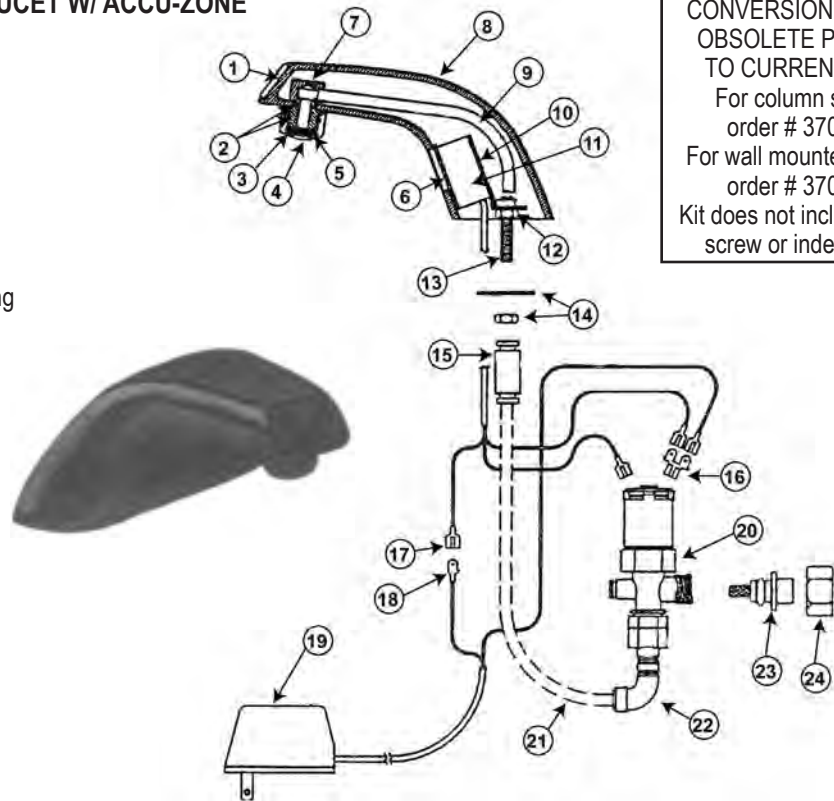

BRADLEY MODEL 900 FUTURA FAUCET W/ ACCU-ZONE

ITEM	PART #	DESCRIPTION
1		Label assembly
2	37083520	O-ring
3	37083522	Adapter
4	37083524	Sprayhead
5	37083526	Diaphragm
6		Lens
7		Fitting
8		Shell
9		1/4" OD copper tubing
10		Bracket
11	37083528	Sensor
12		Nut
13		Stud
14		Nut & washer kit
15		Coupling nut
16		Adapter
17		Female connector
18		Male connector
19		Transformer
20	37083530	Solenoid valve
21		1/4" OD tubing
22		Tailpiece
23		Filter
24		Nut