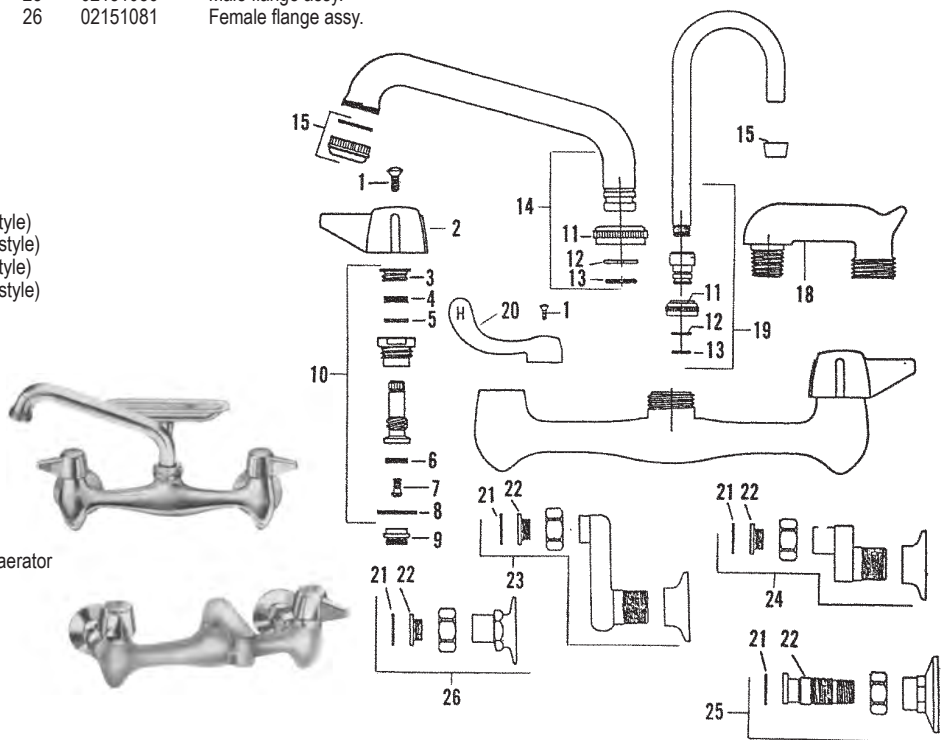

FAUCET REPAIR

CENTRAL BRASS WALL MOUNT FAUCETS

ITEM	PART #	DESCRIPTION	ITEM	PART #	DESCRIPTION
1	02150220	Handle screw	25	02151086	Male flange assy.
2	02150820	Hot handle	26	02151081	Female flange assy.
	02150830	Cold handle			
3	02150530	Packing nut			
4	02150520	Packing			
5	02150370	Brass washer			
6	42690120	Seat washer			
7	42720260	Screw			
8	02150950	Fibre gasket			
9	42000300	Seat			
10	43131003	Stem assy. L.H.- cold (old style)			
	43131001	Stem assy. L.H.- cold (new style)			
	43131004	Stem assy. R.H. - hot (old style)			
	43131002	Stem assy. R.H. - hot (new style)			
11	02150880	Spout nut			
12	02150290	Snap ring			
13	41001004	Spout o-ring			
14	02151100	6" tubular spout w/ aerator			
	02150570	8" tubular spout w/ aerator			
	02150550	12" tubular spout w/ aerator			
	02150560	14" tubular spout w/ aerator			
15	45971004	Aerator			
16	02150504	Soap dish (not shown)			
17	02150503	Soap dish post			
18	02151234	Spout w/ pail hook			
19	02150260	Swivel gooseneck spout w/ aerator			
20	02151170	4" wrist handle - cold			
	02151180	4" wrist handle - hot			
	02151190	6" wrist handle - hot			
	02151200	6" wrist handle - cold			
21	02150920	Rubber washer			
22	02150500	Spud			
23	02151082	Adjustable flange			
24	02151080	Adjustable flange