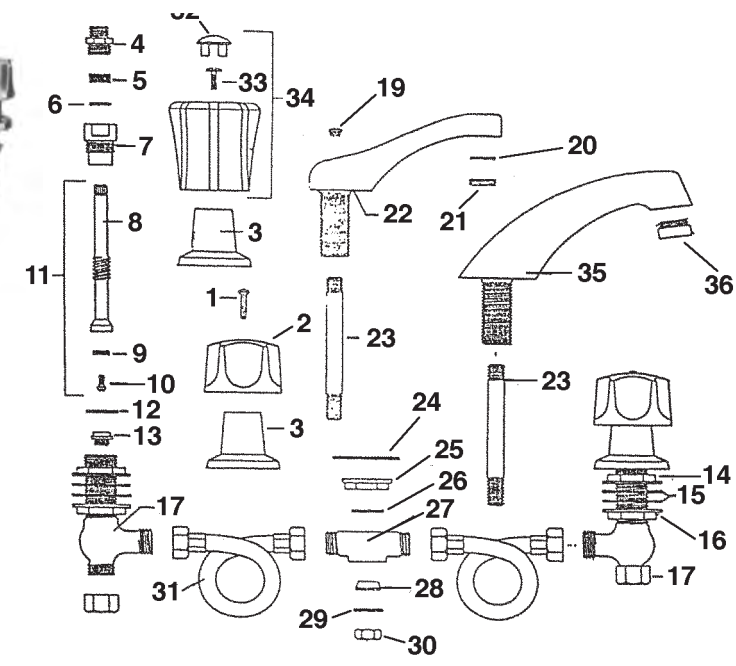

INTERNET INQUIRIES AND ORDERS CALL US TOLL FREE 877-258-2572
www.plumbingspecialties.com

FAUCET REPAIR

CENTRAL BRASS 4" CENTERSET

ITEM	PART #	DESCRIPTION
1	02150220	Handle screw
2	02150820	Hot handle
	02150830	Cold handle
3	02150530	Packing nut
4	02150520	Packing
5	02150370	Packing ring
6		Bonnet - see item 19
7		Stem - see item 19
7A		Stem - see item 19A
8	42690120	Seat washer
9	42720260	Screw
10	02150950	Gasket
11	42000300	Seat - brass
12	02150180	Button
13		Body
14	02150637	Washer
15	02150864	Streamformer
	45972008	Aerator
16	51000042	Metal washer
17	51000048	Locknut
18	51000040	Coupling nut
19	43131004	Stem assy. R.H.
	43131003	Stem assy. L.H.
19A	43131005	Stem assy. - cold
	43131006	Stem assy. - hot
20		Disc
21		Sleeve
22		Sleeve gasket

ITEM	PART #	DESCRIPTION
	02150100	Repair kit (items 4,10,20,21 & 22)
23	02151170	4" wrist handle - hot
	02151180	4" wrist handle - cold

CENTRAL BRASS WIDESPREAD LAVATORY

ITEM	PART #	DESCRIPTION
1	02150224	Handle screw
2	02150610	Hot handle
	02150620	Cold handle
3	02150939	Escutcheon
4	02150204	Packing nut
5	02150902	Packing
6	02150205	Packing washer
7	02151064	Bonnet
8		Stem - see item 11
9	42690120	Washer
10	42720260	Screw
11	43131028	Stem unit assy.
12	02150950	Gasket
13	42000300	Seat - brass
14	02151052	Locknut
15	02150636	Washer
16	02150140	Locknut
17	NLA	Body
18	51000040	Coupling nut
19	02150180	Button
20	02150637	Washer
21	02150864	Stream former
	45971002	Aerator
22	02151054	Spout
23	02150851	Spout tube
24	02150139	Washer
25	02150142	Locknut
26	02150634	Washer
27		Tee
28	02150929	Washer
29	02150122	Washer
30	02150294	Nut

ITEM	PART #	DESCRIPTION
31	02150505	Flexible conn. tube
32	02150638	Cold index
	02150639	Hot index
33	02150234	Handle screw

ITEM	PART #	DESCRIPTION
34	02150670	Cold acrylic handle
	02150660	Hot acrylic handle
35		Spout
36	45971002	Aerator