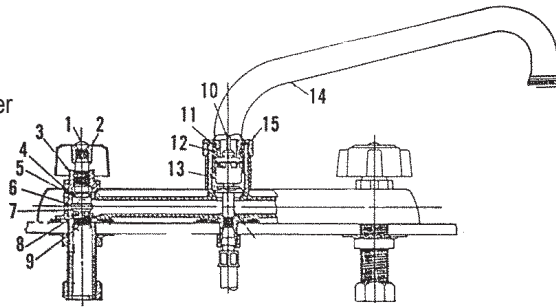

BRIGGS OLD STYLE SHELF-BACK FITTING T-8805 & T-8815

ITEM	PART #	DESCRIPTION
1	31100130	Handle assy. - cold
	31100140	Handle assy. - hot
2	31100700	Bonnet
3	31100640	Packing
4	31100710	Washer
5	43101015	Stem LH (cold)
	43101016	Stem RH (hot)
6	42690100	Stem washer
7	42720290	Screw
8	42000250	Seat
9	31100714	Flange
10	31100716	Knob for lift rod
	NLA	Lift rod
11	31100708	Trip yoke
12	31100706	Cotter pins
13	31100900	Lift rod assy.

INTERNET INQUIRIES AND ORDERS CALL US TOLL FREE 877-258-2572
www.plumbingspecialties.com

FAUCET REPAIR

BRIGGS TRIMLINE SINK FITTING T-9153

ITEM	PART #	DESCRIPTION
1	31100410	Handle screw
2	31100440	Handle - hot
	31100442	Handle - cold
3	31100370	Bonnet
4	31100380	Bonnet washer
5	31100320	O-Ring
6	43100840	Stem
7	42690100	Stem washer
8	42720290	Screw
9	42000260	Seat
10	45732002	Diverter unit - upper
11	31100572	Lock ring
12	31100570	O-Ring
13	45732024	Diverter unit - lower
14	31100976	Spout kit
15	31100768	Spout nut
	45971004	Aerator