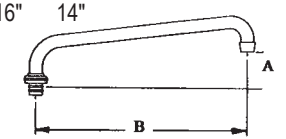

CENTRAL BRASS TUBE SPOUTS

PART #	"A"	"B"
02151100	2-5/16"	6-1/4"
02150570	2-5/16"	7-7/8"
02150550	2-3/16"	12"
02150560	2-3/16"	14"