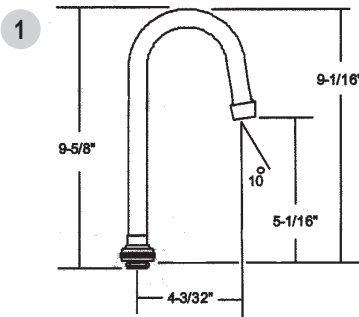

ITEM	PART #	DESCRIPTION
1	02151259	Cap nut
2	02150965	Brass washer
3	02150966	Push button cap
4	02150968	Stem assembly
5	02150967	Bonnet assembly
6	02151000	Regulator cap nut
7	02150870	Regulator stem & washer
8	02151253	Glass holder
9	02151255	Push arm
10	02150866	Gooseneck spout

INTERNET INQUIRIES AND ORDERS CALL US TOLL FREE 877-258-2572
www.plumbingspecialties.com

FAUCET REPAIR

CENTRAL BRASS EXPOSED SHOWER

ITEM	PART #	DESCRIPTION
1	02150233	Handle screw
2	02150772	Hot handle
	02150773	Cold handle
3	02150530	Packing nut
4	02150520	Packing
5	02150370	Brass washer
6	42690120	Washer
7	42720260	Screw
8	02150950	Gasket
9	42000300	Seat
10	43131004	Stem assy. R.H. - hot
	43131003	Stem assy. L.H. - cold
11	02151040	Rough brass nut
12	02151030	Rough brass sleeve
13	02150234	Handle screw
14	02150638	Cold index
	02150639	Hot index
15	02150640	Hot handle assy.
	02150650	Cold handle assy.
16	02150880	Spout nut
17	02150290	Snap ring
18	41001004	Spout o-ring
19	02150881	Hose adapter
20	02151102	6" R.B. tube spout
21	02150264	Galvanized riser less head
22	02150848	C.P. brass riser less head
23	02150503	Soap dish

CENTRAL BRASS GOOSENECK SPOUTS

ITEM	PART #	DESCRIPTION
1	02150260	4-3/32" Swivel spout
2	02150270	6-1/2" Rigid spout
	02150275	6-1/2" Swivel spout
3	02150276	7-1/4" Swivel high rise spout

CENTRAL BRASS CAST BRASS SPOUTS

ITEM	PART #	DESCRIPTION
4	02151090	5" Cast brass swivel spout
5	02150580	7-3/4" Swivel "D" spout

CENTRAL BRASS COMMON HANDLES

ITEM	PART #	DESCRIPTION
1	02150820	Hot
	02150830	Cold
2	02150590	2" Hot
	02150600	2" Cold
	02150610	2-5/16" Hot
	02150620	2-5/16" Cold
3	02151170	4" Hot
	02151180	4" Cold
	02151200	6" Cold
	02151190	6" Hot
4	02150970	2-1/2" Hot
	02150980	2-1/2" Cold
5	02150690	Small - Hot
	02150700	Small - Cold
6	02150740	Hot
	02150750	Cold
	02150760	Div.
7	02150640	Small - Hot
	02150650	Small - Cold
	02150660	Large - Hot
	02150670	Large - Cold
	02150680	Large - Div.