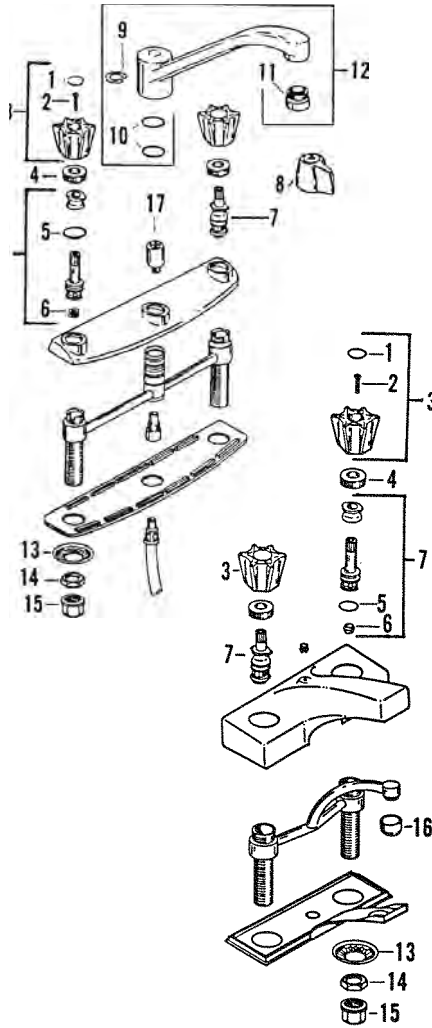

FAUCET REPAIR

BRADLEY/BRIGGS 2 HANDLE KITCHEN & LAVATORY FITTING

ITEM	PART #	DESCRIPTION
1	31090198	Index button - cold
	31090204	Index button - hot
2	31090210	Handle screw
3	31090220	Handle assy. - cold
	31090224	Handle assy. - hot
4	31090230	Cap - chrome
5	31090240	O-Ring
6	31090250	Seat
7	31090170	Stem - RH
	31090174	Stem - LH
8	31090226	Metal handle - cold
	31090228	Metal handle - hot
9	31090260	Snap ring
10	31090262	O-Ring
11	31090272	Aerator
12	31090270	Sink spout assy.
13	51000042	Crimped washer
14	51000046	Locknut
15	51000040	Coupling nut
16	31090274	Aerator
17	31090168	Diverter

BRIGGS OLD STYLE LAVATORY FITTING T-8828 & 29

ITEM	PART #	DESCRIPTION
1	31100410	Handle screw
2	NLA	Handle - use 31100130 - cold
		Handle - use 31100140 - hot
3	31100584	Bonnet
4	31100582	Packing
5	31100710	Washer
6	43101009	Stem LH (cold)
	43101010	Stem RH (hot)
7	42690100	Stem washer
8	42720290	Screw
9	42000260	Seat
10	31100790	Plate washer

BRADLEY TOUCH'N FLO VALVE

ITEM	PART #	DESCRIPTION	ITEM	PART #	DESCRIPTION	ITEM	PART #	DESCRIPTION
1	37082638	Push button	17	118-121	Bottom body	20	37082611	U-cup
2	37082255	Cover 1-5/8" long	18	37082591	Seat washer	37082062		Repair kit (items 8, 9, 11, 12, 13, & 14)
3	37082257	Cover (indiv.-only) 2-3/4"	19	37082486	Poppet			
4	37083289	Spacer (indiv.-only)						
5	37082686	Spring						
6	37082294	Guide						
7	37081589	Adjusting screw assy.						
8	37082610	Orifice						
9	37081042	O-ring						
10	118-210	Body						
11	37083053	Gasket						
12	37081098	Filter						
13	37081074	Conical spring						
14	37081148	Plunger assy.						
15	37081730	Internal stop core						
16	37082432	Seat						