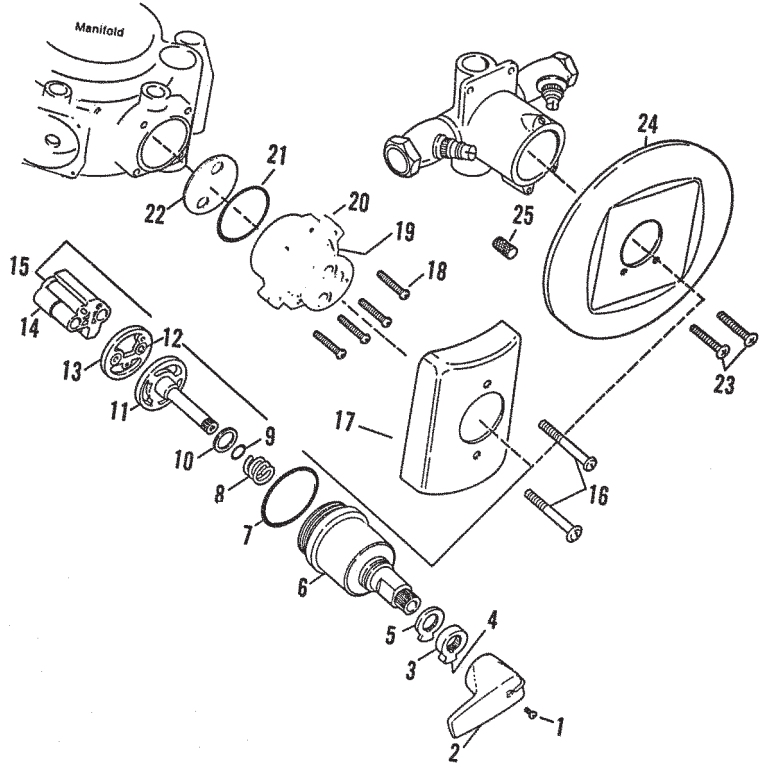

FAUCET REPAIR

BRADLEY EQUA-FLO #478 — FIRST GENERATION FURNISHED TO MAY 1982

ITEM	PART #	DESCRIPTION
1	37082974	Handle screw
2	37082637	Handle
3	37082809	Hot limit stop
4	37082976	Set screw
5	37082810	Off stop
6	37082454	Cap
7	37082574	O-ring *
8	37082682	Spring
9	37082552	O-ring *
10	37082781	Washer *
11	37081028	Rotor
12	37081160	Double face seal *
13	37081109	Gland assembly
14	37082109	Cartridge assembly - NLA (use 37081153 Conversion kit)
15	37082614	Square ring *
16	37082966	Escutcheon screws (2)
17		Escutcheon (6 person)
17A		Escutcheon (2-5 person)
18	37083055	Screws (4)
19	37082983	Set screw
20		Valve body
21	37083068	Gasket
22	37082562	Gasket
23	37082975	Screw
24	37083398	Escutcheon-Individual
24A		Escutcheon-Wall Saver
24B	37082836	Panelon & Econo-Wall
25	37083249	Screen (2)
*	37081143	Gasket repair kit (items 7, 9, 10, 12 & 15)