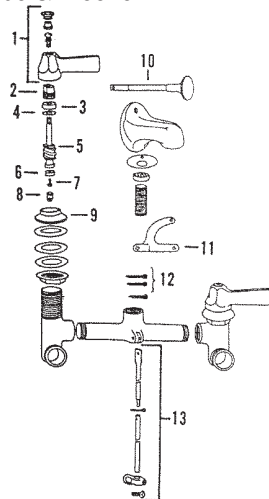

BRIGGS OLD STYLE SHELF-BACK FITTING T-8805 & T-8815

ITEM	PART #	DESCRIPTION
1	31100130	Handle assy. - cold
	31100140	Handle assy. - hot
2	31100700	Bonnet
3	31100640	Packing
4	31100710	Washer
5	43101015	Stem LH (cold)
	43101016	Stem RH (hot)
6	42690100	Stem washer
7	42720290	Screw
8	42000250	Seat
9	31100714	Flange
10	31100716	Knob for lift rod
	NLA	Lift rod
11	31100708	Trip yoke
12	31100706	Cotter pins
13	31100900	Lift rod assy.