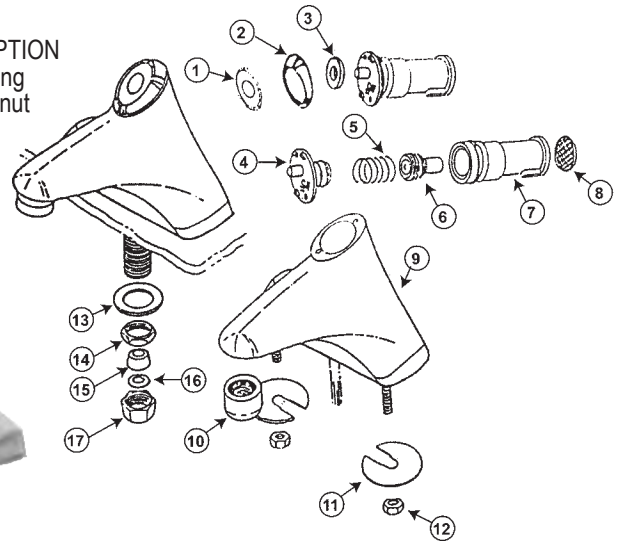

FAUCET REPAIR

BRADLEY METERING FAUCET (90-75)

ITEM	PART #	DESCRIPTION
1	37082417	Label lens
2	37083368	Button - chrome
1-2	37081114	Chrome button assy.
	37081112	Black plastic button assy.
3	37082546	Soap guard washer
4	37082143	Upper valve body assy.
5	37082685	Spring
6	37082041	Plunger assembly
7	37082141	Lower valve body assy.
8	37082905	Filter disc
4-8	37081152	Cartridge kit
9		Shell body
10	37081375	Sprayhead assy.
11	37083379	Washer
12	37083008	Nut
13	37082779	Washer
14	37082290	Nut
15	37083196	Slip joint washer