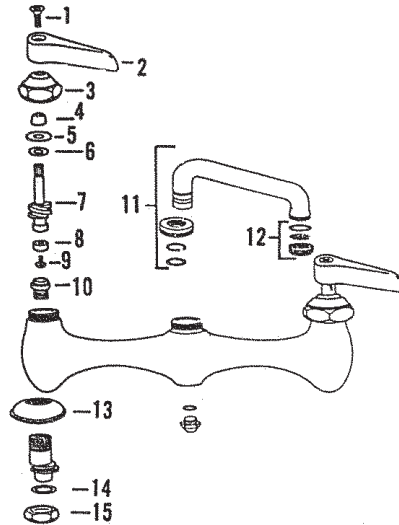

BRIGGS OLD STYLE SHELF-BACK FITTING T-8805 & T-8815

ITEM	PART #	DESCRIPTION
1	31100130	Handle assy. - cold
	31100140	Handle assy. - hot
2	31100700	Bonnet
3	31100640	Packing
4	31100710	Washer
5	43101015	Stem LH (cold)
	43101016	Stem RH (hot)
6	42690100	Stem washer
7	42720290	Screw
8	42000250	Seat
9	31100714	Flange
10	31100716	Knob for lift rod
	NLA	Lift rod
11	31100708	Trip yoke
12	31100706	Cotter pins
13	31100900	Lift rod assy.

INTERNET INQUIRIES AND ORDERS CALL US TOLL FREE 877-258-2572
www.plumbingspecialties.com

FAUCET REPAIR

BRIGGS TRIMLINE SINK FITTING T-9153

ITEM	PART #	DESCRIPTION
1	31100410	Handle screw
2	31100440	Handle - hot
	31100442	Handle - cold
3	31100370	Bonnet
4	31100380	Bonnet washer
5	31100320	O-Ring
6	43100840	Stem
7	42690100	Stem washer
8	42720290	Screw
9	42000260	Seat
10	45732002	Diverter unit - upper
11	31100572	Lock ring
12	31100570	O-Ring
13	45732024	Diverter unit - lower
14	31100976	Spout kit
15	31100768	Spout nut
	45971004	Aerator

BURLINGTON BRASS SINK FITTING

ITEM	PART #	DESCRIPTION
1	42720170	Handle screw
2	27580340	Handle - hot
	27580320	Handle - cold
3		Bonnet
4		Stem
5	41001003	O-Ring
6	42690130	Seat washer
7	42720240	Screw
3-7	43121010	Stem assy. - hot
	43121009	Stem assy. - cold
8	42000270	Seat
9	31120134	Spout assy.
10	31120136	Spout assy.

BRIGGS WALL SINK FITTING T-9226

ITEM	PART #	DESCRIPTION
1	31100410	Handle screw
2	31100748	Handle - cold
	31100746	Handle - hot
3	31100300	Cap
4	31100638	Packing
5	31100620	Washer
6	31100648	Washer
7	43101012	Stem - cold
	43101011	Stem - hot
8	42690100	Seat washer
9	42720290	Screw
10	42000240	Seat
11	31100980	Spout assy.
	45971004	Aerator