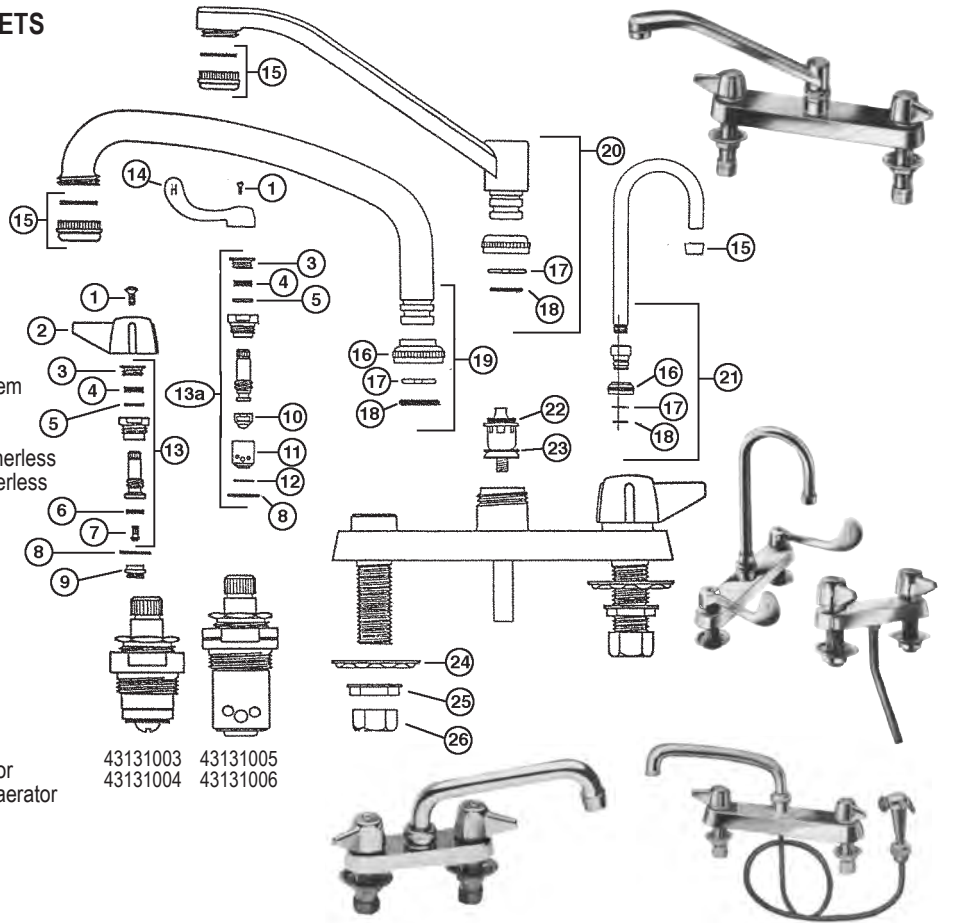

FAUCET REPAIR

CENTRAL BRASS DECK MOUNT FAUCETS

ITEM	PART #	DESCRIPTION
1	02150220	Handle screw
2	02150820	Hot handle
	02150830	Cold handle
3	02150530	Packing nut
4	02150520	Packing *
5	02150370	Packing ring
6	42690120	Seat washer
7	42720260	Screw
8	02150950	Fibre gasket *
9	42000300	Seat
10		Disc *
11		Sleeve *
12		Sleeve gasket *
*	02150100	Repair kit for washerless stem
13	43131004	Stem assembly R.H. (hot)
	43131003	Stem assembly L.H. (cold)
13A	43131005	Stem assembly - cold, washerless
	43131006	Stem assembly - hot, washerless
14	02151170	4" wrist handle - cold
	02151180	4" wrist handle - hot
	02151190	6" wrist handle - hot
	02151200	6" wrist handle - cold
15	45971004	Aerator
16	02150880	Spout nut
17	02150290	Spout ring
18	41001004	Spout o-ring
19	02151100	6" tubular spout w/aerator
	02150570	8" tubular spout w/aerator
	02150550	12" tubular spout w/aerator
20	02150580	8" cast brass spout w/aerator
21	02150260	Swivel gooseneck spout w/aerator
22	45732030	Upper diverter
23	45732024	Lower diverter
24	51000042	Metal washer
25	51000048	Locknut
26	51000040	Coupling nut