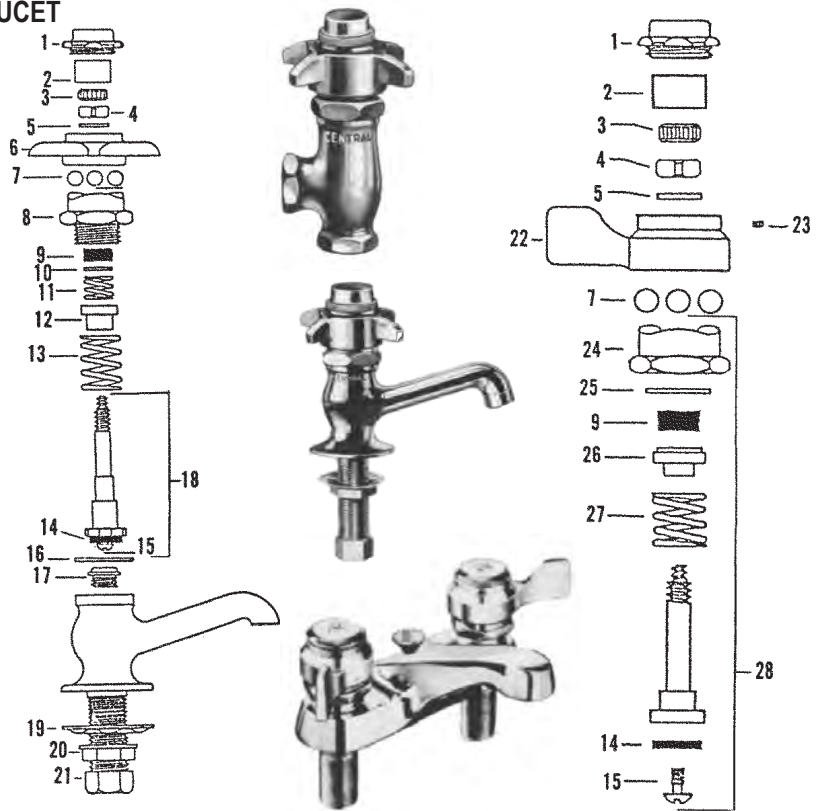

CENTRAL BRASS POP-UP DRAIN

ITEM	PART #	DESCRIPTION
1	41001026	O-ring
2	02151070	Stopper
3	02151053	Plug body
4	02150935	Rubber washer
5	02150137	Steel washer
6	02151056	Locknut
7	02150631	Gasket
8		Tee body
9	50552293	Tailpiece
10	02150410	Pull rod
11	02151051	Rod guide
12	02150230	Set screw
13	02150400	Pop-up bracket
14	02150420	Clip
15	02150430	Ball lever
16	02150360	Packing nut
17	02150630	Packing ring
18	02150390	Ball lever & rod group
19	02150412	Pull rod (8-1/2")
	40992125	Pull rod (7-3/4")

CENTRAL BRASS SINGLE LAVATORY FAUCET

ITEM	PART #	DESCRIPTION
1	02150220	Handle screw
2	02150969	Handle - no index
	02150970	Handle - hot
	02150980	Handle - cold
3	02150635	Cap nut
4	02150890	Packing
5	02150102	Brass washer
6	42690120	Washer
7	42720260	Bibb screw
8	43131018	Stem
9	42000300	Seat - brass
10	51000042	Washer
11	51000048	Locknut
12	51000040	Coupling nut

INTERNET INQUIRIES AND ORDERS CALL US TOLL FREE 877-258-2572
www.plumbingspecialties.com

FAUCET REPAIR

CENTRAL BRASS SELF-CLOSING LAVATORY FAUCET

ITEM	PART #	DESCRIPTION
1	02151226	Cap nut - plain
	02151227	Cap nut - hot
	02151228	Cap nut - cold
2	02150170	Sleeve
3	02150150	Samson nut - R.H.
4	02150160	Samson nut - L.H.
5	02150137	Brass washer
6	02151264	Handle - self-closing
7	02150190	Brass balls w/ retainer
8	02151268	Self-closing bonnet
9	02150909	Packing
10	02150136	Brass washer
11	02150172	Packing spring
12	02150173	Gland
13	02150936	Spring
14	02150910	Washer
15	42720260	Screw
16	02150633	Gasket
17	42000280	Seat
18	02151266	Stem assembly
19	51000042	Washer
20	51000048	Locknut
21	51000040	Coupling nut
22	02151225	Handle
23	02150010	Set screw
24		Centerpiece
25	02150622	Nylon washer
26	02150174	Gland
27	02150937	Spring
28	02151269	Stem assembly
	40150329	3/8" Straight valve w/ lever
	40150328	1/2" Straight valve w/ lever