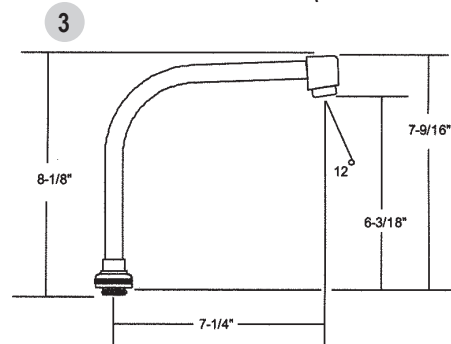

FAUCET REPAIR

CENTRAL BRASS EXPOSED SHOWER

ITEM	PART #	DESCRIPTION
1	02150233	Handle screw
2	02150772	Hot handle
	02150773	Cold handle
3	02150530	Packing nut
4	02150520	Packing
5	02150370	Brass washer
6	42690120	Washer
7	42720260	Screw
8	02150950	Gasket
9	42000300	Seat
10	43131004	Stem assy. R.H. - hot
	43131003	Stem assy. L.H. - cold
11	02151040	Rough brass nut
12	02151030	Rough brass sleeve
13	02150234	Handle screw
14	02150638	Cold index
	02150639	Hot index
15	02150640	Hot handle assy.
	02150650	Cold handle assy.
16	02150880	Spout nut
17	02150290	Snap ring
18	41001004	Spout o-ring
19	02150881	Hose adapter
20	02151102	6" R.B. tube spout
21	02150264	Galvanized riser less head
22	02150848	C.P. brass riser less head
23	02150503	Soap dish

CENTRAL BRASS GOOSENECK SPOUTS

ITEM	PART #	DESCRIPTION
1	02150260	4-3/32" Swivel spout
2	02150270	6-1/2" Rigid spout
	02150275	6-1/2" Swivel spout
3	02150276	7-1/4" Swivel high rise spout

CENTRAL BRASS CAST BRASS SPOUTS

ITEM	PART #	DESCRIPTION
4	02151090	5" Cast brass swivel spout
5	02150580	7-3/4" Swivel "D" spout

CENTRAL BRASS COMMON HANDLES

ITEM	PART #	DESCRIPTION
1	02150820	Hot
	02150830	Cold
2	02150590	2" Hot
	02150600	2" Cold
	02150610	2-5/16" Hot
	02150620	2-5/16" Cold
3	02151170	4" Hot
	02151180	4" Cold
	02151200	6" Cold
	02151190	6" Hot
4	02150970	2-1/2" Hot
	02150980	2-1/2" Cold
5	02150690	Small - Hot
	02150700	Small - Cold
6	02150740	Hot
	02150750	Cold
	02150760	Div.
7	02150640	Small - Hot
	02150650	Small - Cold
	02150660	Large - Hot
	02150670	Large - Cold
	02150680	Large - Div.

CENTRAL BRASS TUBE SPOUTS

PART #	"A"	"B"
02151100	2-5/16"	6-1/4"
02150570	2-5/16"	7-7/8"
02150550	2-3/16"	12"
02150560	2-3/16"	14"

INTERNET INQUIRIES AND ORDERS CALL US TOLL FREE 877-258-2572
www.plumbingspecialties.com