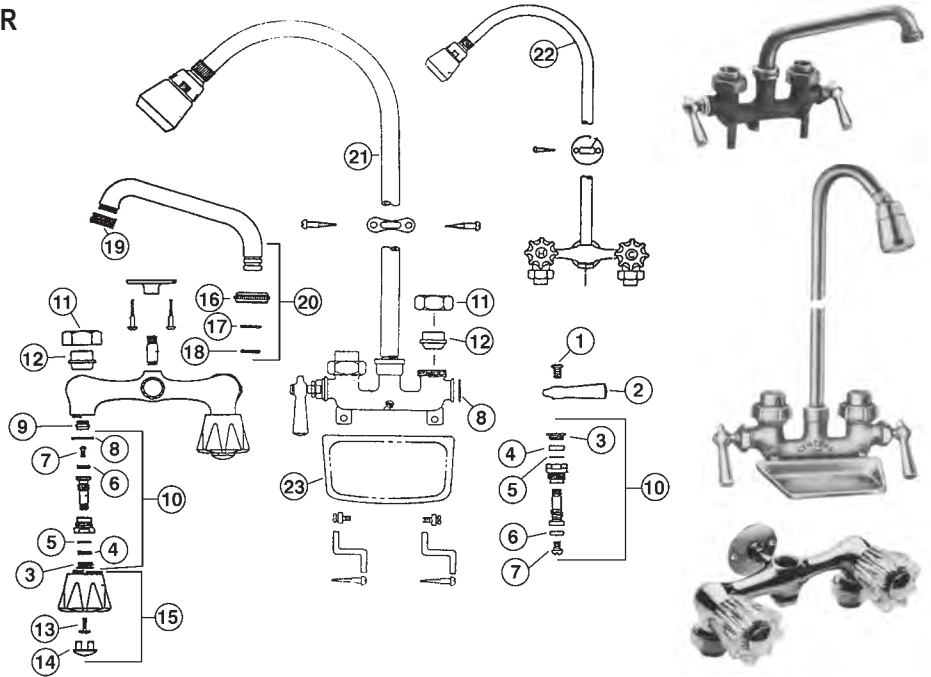

FAUCET REPAIR

CENTRAL BRASS EXPOSED SHOWER

ITEM	PART #	DESCRIPTION
1	02150233	Handle screw
2	02150772	Hot handle
	02150773	Cold handle
3	02150530	Packing nut
4	02150520	Packing
5	02150370	Brass washer
6	42690120	Washer
7	42720260	Screw
8	02150950	Gasket
9	42000300	Seat
10	43131004	Stem assy. R.H. - hot
	43131003	Stem assy. L.H. - cold
11	02151040	Rough brass nut
12	02151030	Rough brass sleeve
13	02150234	Handle screw
14	02150638	Cold index
	02150639	Hot index
15	02150640	Hot handle assy.
	02150650	Cold handle assy.
16	02150880	Spout nut
17	02150290	Snap ring
18	41001004	Spout o-ring
19	02150881	Hose adapter
20	02151102	6" R.B. tube spout
21	02150264	Galvanized riser less head
22	02150848	C.P. brass riser less head
23	02150503	Soap dish

CENTRAL BRASS GOOSENECK SPOUTS

ITEM	PART #	DESCRIPTION
1	02150260	4-3/32" Swivel spout
2	02150270	6-1/2" Rigid spout
	02150275	6-1/2" Swivel spout
3	02150276	7-1/4" Swivel high rise spout