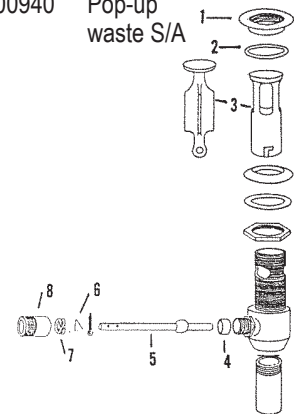

BRIGGS OLD STYLE POP-UP WASTE

ITEM	PART #	DESCRIPTION
1	NLA	Flange
2	NLA	O-Ring
3	31100110	Stopper
4	NLA	Packing
5	NLA	Ball lever
6	31100350	Rod clamp
7	NLA	Spring
8	31100460	Packing nut
9	31100940	Pop-up waste S/A