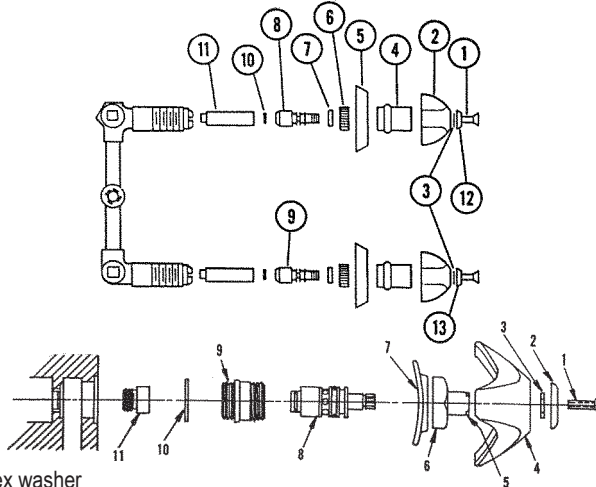

BRADLEY POS-I-PAK VALVES JANUARY 1978 TO MARCH 1983

ITEM	PART #	DESCRIPTION
1	37082980	Screw
2	37082641	Handle
3	37082770	Washer
4	37083117	Escutcheon sleeve
5	37083116	Escutcheon
6	37083096	Cap
7	37081040	O-ring
8	37081748	Valve unit
9	37081749	Valve unit
10	37082569	O-ring
11	37083115	Waterway sleeve
12	37082792	Blue index washer
13	37082793	Red index washer