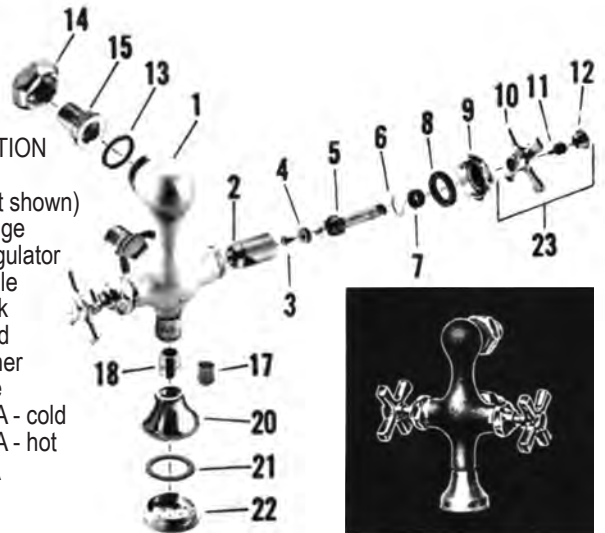

INTERNET INQUIRIES AND ORDERS CALL US TOLL FREE 877-258-2572
www.plumbingspecialties.com