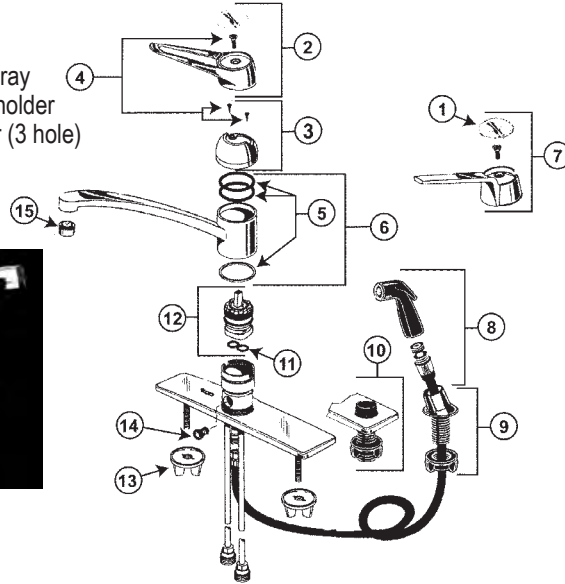

Round handle uses 2 - 43041006

AMERICAN STANDARD HERITAGE SERIES 4150 & 4152

ITEM	PART #	DESCRIPTION
1	01892656	Spout S/A
2	45971008	Aerator
3	01891030	Handle screw
4		Handle - see item 11
5	01891368	Cold index
	01891369	Hot index
6	43041005	Stem - cold
7	01890840	Lock nut
8	43041006	Stem - hot
9	42000130	Seat - brass
	42000140	Seat - monel
10	01894082	Diverter
11	01891490	Handle kit
17	41001021	O-Ring

INTERNET INQUIRIES AND ORDERS CALL US TOLL FREE 877-258-2572
www.plumbingspecialties.com

FAUCET REPAIR

AMERICAN STANDARD RELIANT

ITEM	PART #	DESCRIPTION	ITEM	PART #	DESCRIPTION
1	01895821	Dome index	11	01895832	O-ring kit
2	01895118	Loop handle kit	12	01892690	Valve rebuild kit
3	01895232	Cap kit	13		Attachment nut
4		Screw kit	14	01892685	Diverter
5	01892632	Spout Seal Kit	15	45971008	Aerator
6	01893332	Spout kit			
7	01892634	Lever handle kit			
8	45731012	Hose and spray			
9	45731002	Spray hose holder			
10		Spray holder (3 hole)			