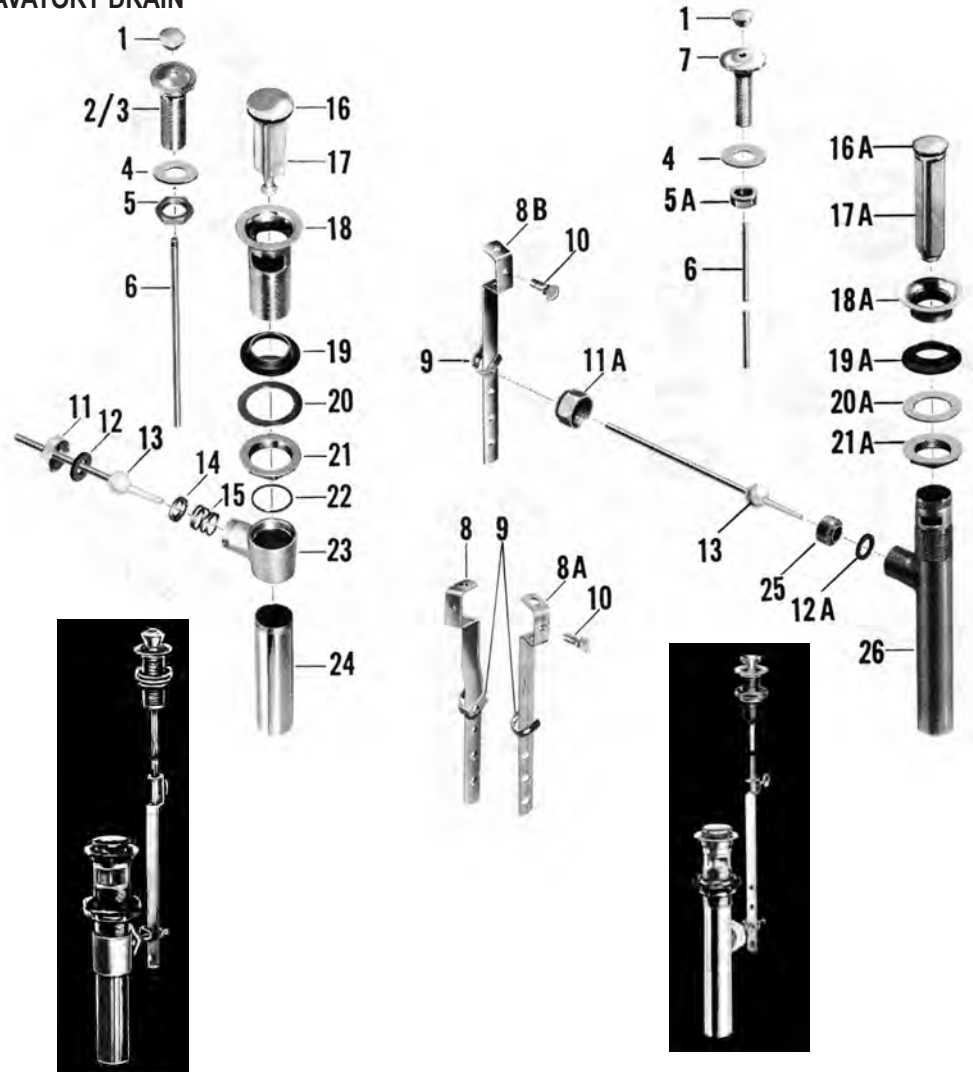

AMERICAN STANDARD AQUARIAN 2379 SERIES

ITEM	PART #	DESCRIPTION
1	01892220	Knob handle S/A chrome
2	01892600	Handle insert
3	01892530	Handle set screw
5	01893510	Lever handle S/A
6	01895690	Body plug button
7		Escutcheon - chrome
9	01893010	Cartridge screw
10	01893030	Cartridge - grey
11		Cartridge - black
12	01892970	Cartridge seal kit
13		Manifold screw
14	NLA	Manifold less conn.
15	NLA	Manifold with conn.
16	01893520	Escutcheon cap - chrome
17	01897010	Underbody
18	01896921	Washer
19	01896920	Nut
20	01897012	Escutcheon screw
21	01895742	Flow restrictor
22	45971008	Aerator
23	45972022	VP aerator
24	01893600	Lift rod S/A - chrome

AMERICAN STANDARD AQUARIAN 2179 SERIES

ITEM	PART #	DESCRIPTION
1	01894080	Handle
2	NLA	Escutcheon
3	01893010	Cartridge screws
4	01893068	Knob
5	01895688	Lift rod
6	01895693	Lift rod w/knob
7	01895690	Plug button
8	01893030	Cartridge
9	NLA	Screw
10	01892970	Cartridge seal set
11	NLA	Manifold
12	45971008	Aerator
13	NLA	Carriage bolt
14	NLA	Mounting retainer
15	01896921	Slotted washer
16	01896920	Nut
17	01895955	Underbody
18	01896922	Mounting screw

INTERNET INQUIRIES AND ORDERS CALL US TOLL FREE 877-258-2572
www.plumbingspecialties.com

FAUCET REPAIR

AMERICAN STANDARD COLONY LAVATORY DRAIN

ITEM	PART #	DESCRIPTION
1	01893252	Knob
2-3	01892784	Flange & nipple
4	01890776	Washer
5	01892864	Lock nut
5A	01892864	Lock nut
6	01892866	Lift rod
7	01892784	Deck fitting
8	NLA	Extension
8A	01897240	Extension w/screws
8B	NLA	Extension
9	01893740	Clip
10	01890820	Wing screw
11	01895648	Pivot nut
11A	NLA	Pivot nut
12	01890810	Gasket
12A	01892770	Gasket
13	01893770	Pivot rod w/ ball
14	01892350	Spring seat
15	01890800	Pivot spring
16	01892780	Stopper gasket
16A	01892780	Stopper gasket
17	01893280	Stopper w/gasket
17A	01892824	Stopper
18	01893260	Drain plug
18A	NLA	Drain plug
19	01893270	Gasket
19A	01892752	Gasket
20	01890460	Washer
20A	01892754	Washer
21	01892155	Lock nut
21A	01892756	Lock nut
22	01893300	Gasket
23		Coupling
24	50552293	Tailpiece
26	NLA	