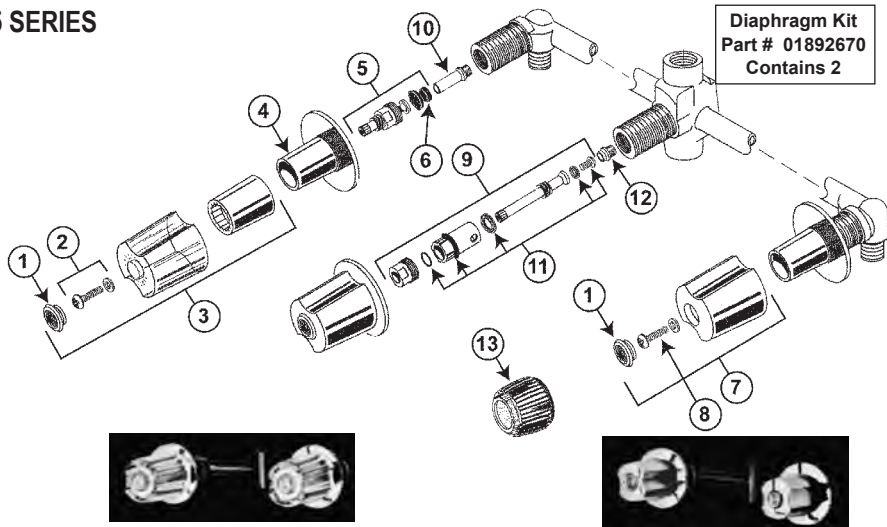

FAUCET REPAIR

AMERICAN STANDARD CADET 1800 & 1805 SERIES

ITEM	PART #	DESCRIPTION
1	01892648	Hot & cold index
	01892646	Hot, cold & div. index
2	42720110	Clear handle screw kit (1)
3	01891973	Clear handle kit (H&C)
	01891962	Clear handle kit (H,C,D)
4	01891964	Escutcheon - chrome
5	01892645	Stem assembly
6	01892643	Stem washer
6A	01892651	Stem washer w/ nylon seat (pr)
7	01891974	Chrome handle kit (H&C)
	01891976	Chrome handle kit (H,C,D)
8	01891150	Metal handle screw kit (1)
9	01892982	Transfer valve assembly
10	01891963	Seat
11	01892984	Transfer valve seal kit
12	01892986	Transfer valve seat
13	01892988	Acrylic handle kit (H&C)
	01892992	Acrylic handle kit (H,C,D)