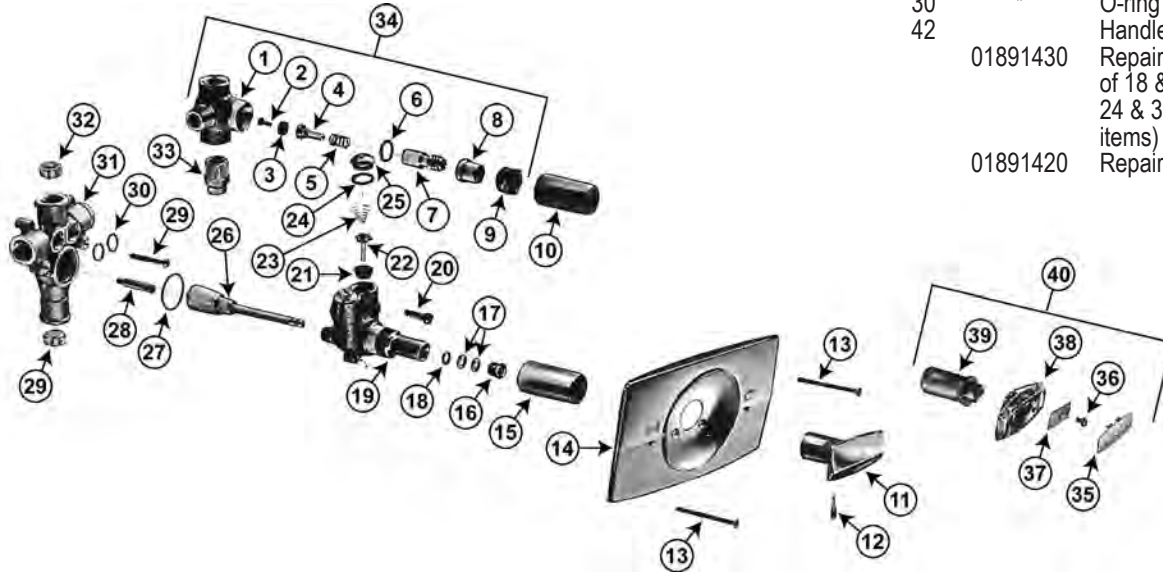

FAUCET REPAIR

ACORN SHOWER HEADS MODEL 851 & 852 – AUGUST 1974 TO PRESENT

ITEM	PART #	DESCRIPTION
1	33014050	851 Shower head assy.
2	33010111	Tri - slot
3	33014052	O-Ring
4	33010184	Set screw 1/4-28 x 3/16"
5	33011149	Shower head bracket
6	33014054	Shower nozzle assembly
7	33014056	852 Shower head assy.
8		3/8" flare x 1/4" NPT fitting
9		1/4-20 x 1/2" screw
10		Standard shower head bracket

AMERICAN STANDARD EXPOSED SHOWER

ITEM	PART #	DESCRIPTION
1	01895415	Cold index
1	01895416	Hot index
2	01890340	Handle screw
3		Handle - see item 24
4	01892040	Cap
5	01890970	Cap washer
6	01891180	Packing
7	01892050	Washer
8	43041030	Stem w/washer & screw
9	42690120	Seat washer
10	01890266	Seat washer screw
11	43041120	Re-Nu sleeve
12		Body
13	01891336	Coupling (N1240, N1241)
14	01894018	Coupling nut (N1240, N1241)
14	01892148	Coupling nut (N1261)
15		Supply pipe
16		Plug
17	01890510	Ell washer
18		Supply ell
19		Supply ell flange
20		Wall support screw
21		Wall support
22		Wall bracket for riser
23		Gooseneck riser
24	01891680	Cold handle S/A
24	01891690	Hot handle S/A

INTERNET INQUIRIES AND ORDERS CALL US TOLL FREE 877-258-2572
www.plumbingspecialties.com

FAUCET REPAIR

AMERICAN STANDARD PUSH-PULL BATH & SHOWER

ITEM	PART #	DESCRIPTION	ITEM	PART #	DESCRIPTION	ITEM	PART #	DESCRIPTION
2		Seat washer screw	12		Handle screw	21	*	Seat
3		Seat washer	13		Escutcheon screw	22	*	Stem
4		Lower stem w/washer & screw	14		Escutcheon w/gasket	23	*	Conical spring
5		Spring	15	01892300	Escutcheon sleeve	24	*	Gasket
6	41001018	O-Ring	16	01892280	Adjusting nut	25		Valve plug
10		Guard tube	17	01892270	Packing *	26	01891700	Cam & Shaft S/A
11	01892310	Handle w/screw	18	*	Adapter	27	*	O-ring
						30	*	O-ring
						42		Handle S/A - Acrylic
						01891430		Repair kit - contains 1 of 18 & 27, 2 of 17, 21-24 & 30 (* repair kit items)
						01891420		Repair kit for lavatory