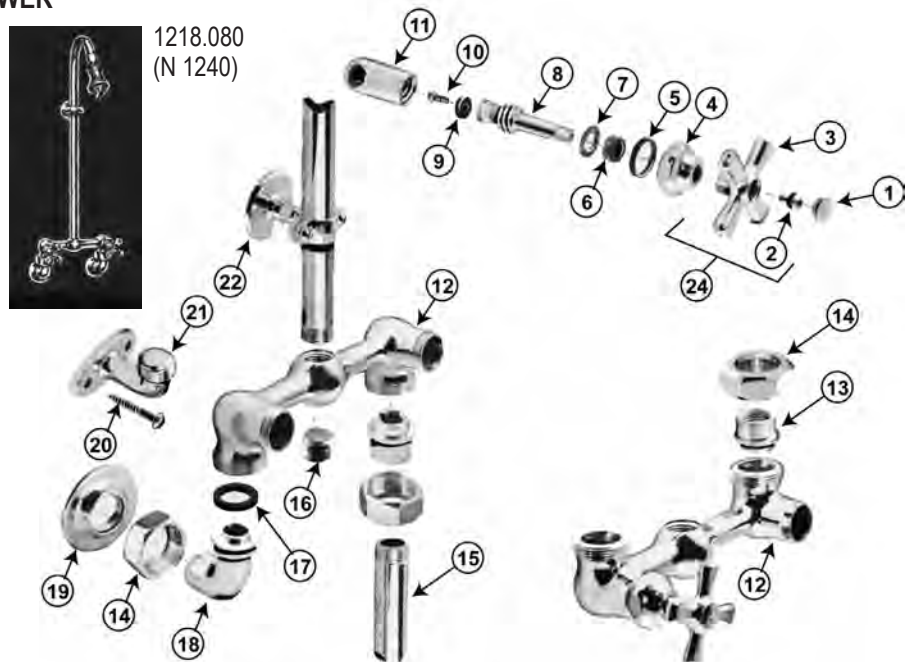

AMERICAN STANDARD EXPOSED SHOWER

ITEM	PART #	DESCRIPTION
1	01895415	Cold index
1	01895416	Hot index
2	01890340	Handle screw
3		Handle - see item 24
4	01892040	Cap
5	01890970	Cap washer
6	01891180	Packing
7	01892050	Washer
8	43041030	Stem w/washer & screw
9	42690120	Seat washer
10	01890266	Seat washer screw
11	43041120	Re-Nu sleeve
12		Body
13	01891336	Coupling (N1240, N1241)
14	01894018	Coupling nut (N1240, N1241)
14	01892148	Coupling nut (N1261)
15		Supply pipe
16		Plug
17	01890510	Ell washer
18		Supply ell
19		Supply ell flange
20		Wall support screw
21		Wall support
22		Wall bracket for riser
23		Gooseneck riser
24	01891680	Cold handle S/A
24	01891690	Hot handle S/A