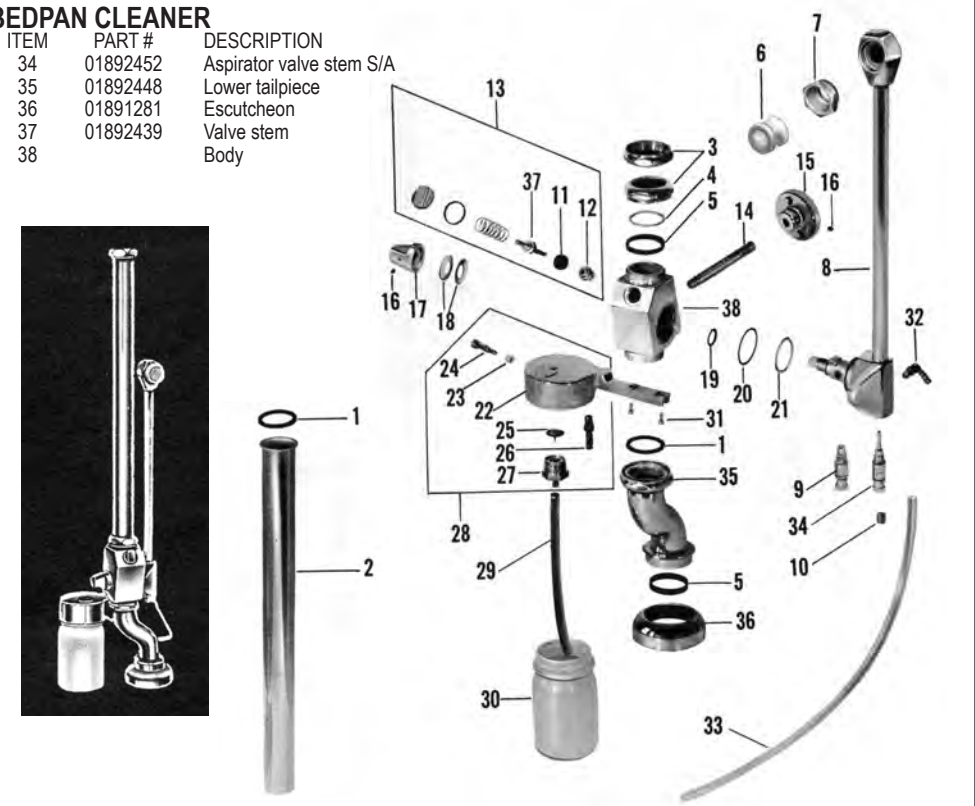

Aquaseal
Diaphragm
Part # 01893880

INTERNET INQUIRIES AND ORDERS CALL US TOLL FREE 877-258-2572
www.plumbingspecialties.com

FAUCET REPAIR

AMERICAN STANDARD SPRA-FLEX BEDPAN CLEANER

ITEM	PART #	DESCRIPTION
1	01892822	Gasket
2	01892424	Upper tailpiece
3	01892506	Slip joint nut
4	01892498	Sweat ring
5	01890526	Slip joint washer
6	01891598	Spray director
7	01892446	Retainer
8	NLA	Spray arm S/A
9	01891591	Valve stem & o-ring
10		Pipe plug
11	01891072	Seat washer
12	42000180	Seat
13	01891594	Stem assembly
14	01892444	Support arm
15	01892442	Support bracket
16	01893349	Set screw
17	01892438	Retaining cap nut
18	01892441	Belleville washer
19	01892852	O-Ring
20	01892436	O-Ring
21	01892437	Friction washer
22	NLA	Deoseptic cap
23	01892449	Nylon insert
24	01891592	Meter valve stem
25	01891593	check valve & plate
26	01892443	Adapter
27	01892429	Adapter
28	01892432	Deoseptic cap S/A
29	01892431	Tubing
30	01892433	Widemouth jar
31	01892435	Screw
32	01892428	Adapter
33	01892434	Tubing

AMERICAN STANDARD DOUBLE PEDAL VALVE

ITEM	PART #	DESCRIPTION
1	01890830	Screw
2	01891119	Cover
3	01893182	Cap
4	01890252	Packing
5	01893184	Washer
6	01890136	Stem
7	NLA	Stop body
8	01892124	Coupling nut
9	01892126	Swivel
10	NLA	Body w/seats
11	01893317	Seat
12	01892029	Stem guide
13	01890524	Seat washer
14	01893315	Stem
15	01890118	Spring
16	01890362	Washer
17	01893323	Stuffing box
18	01890436	Packing
19	01893316	Gland
20	01891076	Spring
21	01893312	Stuffing nut
22	NLA	Base plate
23	01891071	Screw
24	01893328	Pedal - cold
25	01890137	Bumper
26	01893308	Pedal shaft
27	01890273	Lock washer
28	01891078	Screw
29	01893329	Pedal - hot
30	01891386	Stop S/A