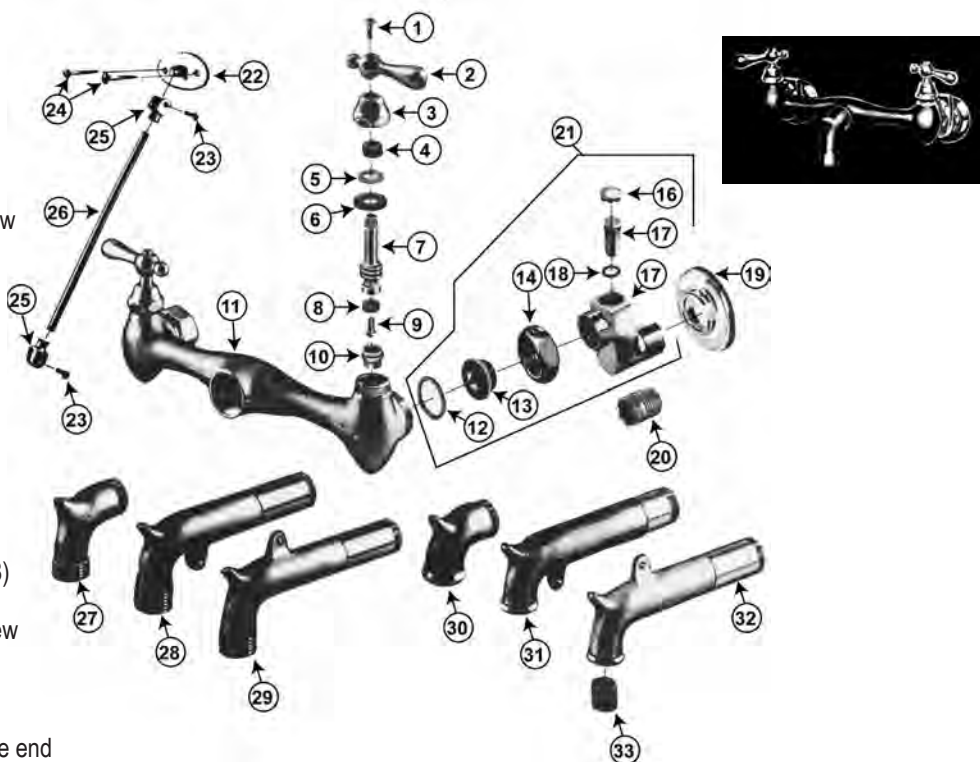

AMERICAN STANDARD AQUAMETER

ITEM	PART #	DESCRIPTION	ITEM	PART #	DESCRIPTION
1	01892111	Set screw	19	51000048	Lock nut
2	01892104	Knob	20	01895635	Coupling nut
3	01892103	Stem	21	45972022	V.P. aerator
4	01892098	Seal nut	23	01891696	Cartridge S/A
5	01892101	Seal S/A			
6	01892114	Spring			
7		Cartridge body			
8	01890121	O-Ring			
9-10	01890990	Seat washer			
11	01892105	Screen			
12	01892112	Cup seal			
13		Cup seal nut			
14		Adjusting screw			
15		Cartridge cylinder			
16	NLA	Filter - see item 23			
17		Body			
18	51000042	Friction washer			

INTERNET INQUIRIES AND ORDERS CALL US TOLL FREE 877-258-2572
www.plumbingspecialties.com

FAUCET REPAIR

AMERICAN STANDARD SERVICE SINK FAUCET 8341 SERIES

ITEM	PART #	DESCRIPTION	ITEM	PART #	DESCRIPTION	ITEM	PART #	DESCRIPTION
1	42720110	Handle screw	28		Long spout - hose end	31		Long spout - plain end
2	01891080	Hot handle	29		Long spout - hose end	32		Long spout - plain end
	01891090	Cold handle	30		Short spout - plain end	33	01892470	Stream regulator
3	01892038	Cap						
4	01891180	Stem packing						
5	01892050	Washer						
6	01891370	Cap washer						
7	43041029	Stem - cold						
	43041030	Stem - hot						
8	42690110	Seat washer						
9	42720240	Seat washer screw						
10	42000120	Seat						
11		Body w/seats						
12	01890510	Coupling washer						
13	01894071	Collar						
14	01891121	Coupling nut						
15	01894011	Shank body						
16	01892856	Button - plain						
17	01894013	Regulating stem						
18	41001027	O-Ring						
19	01890595	Shank flange						
20	86921561	Close nipple						
21	01894017	Shank S/A (12-18)						
22		Brace plate						
23		Brace holder screw						
24		Wood screw						
25		Brace holder						
26		Brace tube						
27	01892480	Short spout - hose end						