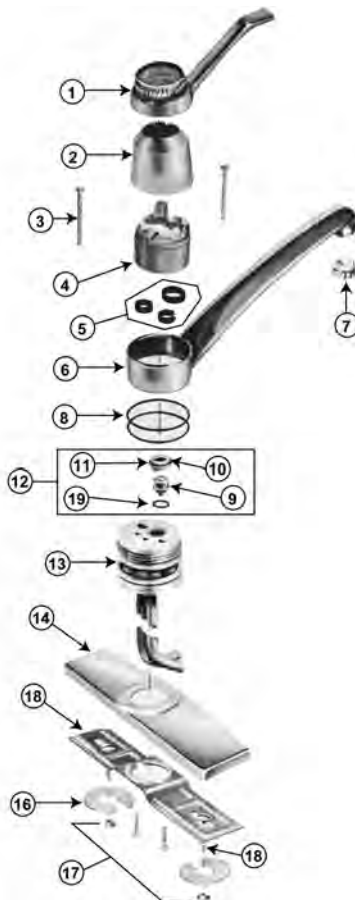

FAUCET REPAIR

ACORN SHOWER HEADS MODEL 851 & 852 – AUGUST 1974 TO PRESENT

ITEM	PART #	DESCRIPTION
1	33014050	851 Shower head assy.
2	33010111	Tri - slot
3	33014052	O-Ring
4	33010184	Set screw 1/4-28 x 3/16"
5	33011149	Shower head bracket
6	33014054	Shower nozzle assembly
7	33014056	852 Shower head assy.
8		3/8" flare x 1/4" NPT fitting
9		1/4-20 x 1/2" screw
10		Standard shower head bracket

ACORN SAFTI-TROL VALVE FOR CAPITAL APRIL 1977 TO PRESENT

ITEM	PART #	DESCRIPTION
1A		Valve assembly w/ canopy handle
1B		Valve assembly w/ lever handle
2	33012024	Handle screw
3A	33012022	Canopy handle
3B	33014086	Lever handle
4	33012020	Snap ring
5	33012018	Dial plate
6	33012016	8-32 x 1-1/2" screw
7	33014084	Escutcheon
8		10-32 x 1/2" screw
9		Bonnet cap
10	33014082	Cartridge w/ stem & plate assembly
11		Bonnet gasket
12		Spacer saver
13		Escutcheon for 6 stations
	33012026	Check stop assembly (not shown)

AMERICAN STANDARD HERITAGE 7400 SERIES

ITEM	PART #	DESCRIPTION
1	01895026	Cartridge (H&C)
2	01895028	Cartridge seal kit
3	01893600	Pop-up rod - chrome
4	45971008	Aerator

INTERNET INQUIRIES AND ORDERS CALL US TOLL FREE 877-258-2572
www.plumbingspecialties.com

FAUCET REPAIR

AMERICAN STANDARD AQUARIAN SERIES 4179

ITEM	PART #	DESCRIPTION
1	01894070	Handle
2	01893020	Escutcheon cap
3	01893010	Screw
4	01893030	Cartridge
5	01892970	Cartridge seal set
6	01894084	Spout assembly
7	45971008	Aerator
8	41001335	O-Ring
9	45732022	Diverter
10	01894051	O-Ring
11	01893028	Retainer
12	01892990	Diverter & retainer set
13		Manifold
14		Escutcheon
15		Mounting plate
16	01896921	Slotted washer
17	01893920	Nut
18	NLA	Carriage bolt
19	01890961	O-Ring