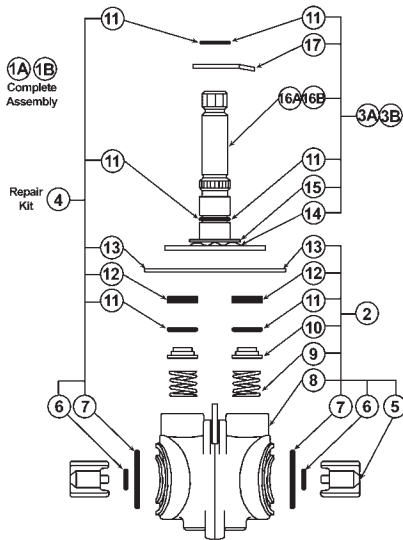

ITEM	PART #	DESCRIPTION
14	03150230	Seat gasket valve cartridge
15		Disc retainer
16	42720300	Screw

**MORE ACORN
PENAL FITTINGS
IN SECURITY
FIXTURES AND
REPAIR PARTS
CATALOG**

ACORN CONCEALED FLO-CLOZ CARTRIDGE FOR APEX, ACME, CLASSIC & CAPITAL

ITEM	PART #	DESCRIPTION
1A, 1B, 1C		Capital Flo-Cloz assy.*
2A, 2B, 2C		Flo-Cloz valve assy.*
3A, 3B, 3C		Flo-Cloz lever handle*
4		Flo-Cloz cartridge w/ bonnet assembly
5	43010101	Flo-Cloz cartridge assy.
6	33014072	Bonnet
7	33014074	Handle screw
8A, 8B, 8C		Canopy handle*
9		Escutcheon – Capital only
10		Valve adapter
11	33014070	Gasket
12	33014076	O-Ring
13	41001003	O-Ring
14	09892090	O-Ring retainer
15	33010495	O-Ring
16		Flo-Cloz cartridge
17	42720300	Screw
18		Disc retainer
19	03150230	Seat washer – hard
20, 21		Seat & sleeve
22		Stem

ITEM	PART #	DESCRIPTION
1A	33014082	Cartridge & stem plate - std.
1B	33014080	Cartridge & stem plate - ext.
2	33014094	Cartridge assy. items 5 thru 13
3A		Safti-trol stem assy.
3B		Safti-trol stem assy. - ext
4	33014088	O-Ring & gasket repair kit
5		Proportional valve cap
6		O-Ring
7		O-Ring
8		Cartridge shell
9		Outlet spring
10		Shut off disc retainer
11	41001027	Outlet o-ring
12		Gasket
13		Bonnet gasket gasket
14		Thrust washer
15		Fibre washer
16A	33014090	Stem & plate assembly - std.
16B	33014092	Stem & plate assy. - ext.
17		Temperature limiting stop