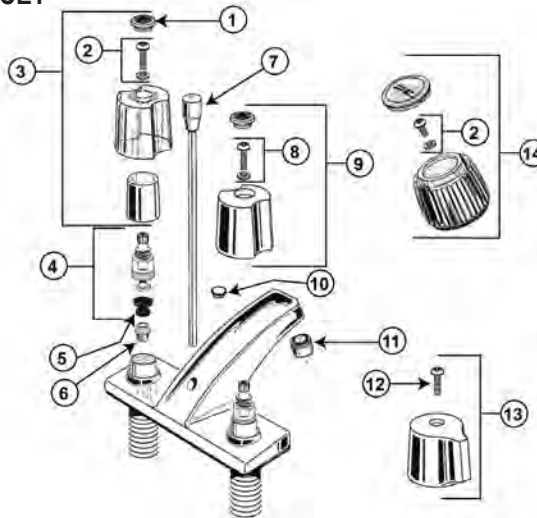

FAUCET REPAIR

AMERICAN STANDARD CADET LAVATORY FAUCET

ITEM	PART #	DESCRIPTION
1	01892648	Hot & cold index
2	01891150	Handle screw
3	01892660	Acrylic handle set (H&C)
4	01892645	Stem assembly
5	01892643	Stem washer
6	01892644	Seat
7	01895665	Lift rod
8	01890270	Handle screw
9	01892665	Chrome handle S/A
10		Plug button
11	01895740	Aerator
12		Handle screw
13	01895046	Metal handle kit
14	01895042	Acrylic handle kit
15	01895044	Acrylic handle index kit