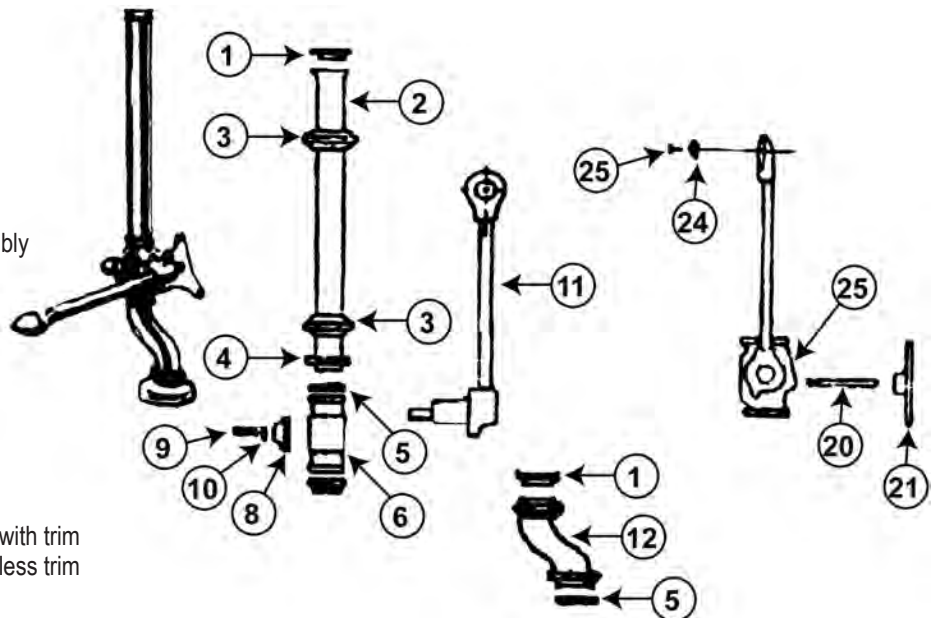

**AMSCO - GRAY ENGINEERING - DIVERTER MODEL 7C
(FORMERLY AMERICAN STERILIZER)**

1	44733006 Flanged washer 1-3/4" OD
2	Upper tailpiece 1-1/2" x 20"
3	44002508 S.J. Nut
4	44728026 Brass ring
5	44583004 S.J. washer
6	Valve washer
7	01501000 Nylon washer
8	01501002 Plug washer
9	01501004 Plug tension spring
10	01501006 Acorn nut
11	01501008 Diverter arm plug assembly
12	01892448 Lower offset tailpiece
19	Adjusting screw
20	Support tube
21	Wall bracket
22	Stop pin
24	Spray Disc - Nylon
25	01501012 Screw
31	Set screw 10-32 x 1/4
32	91787022 Spud flange
	01502000 Complete diverter valve with trim
	01502500 Complete diverter valve less trim