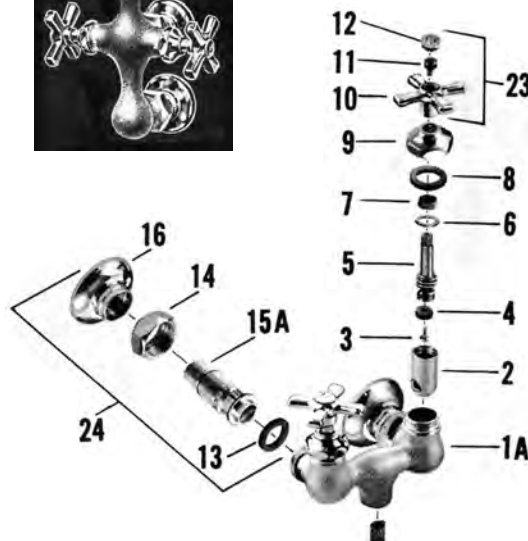

AMERICAN STANDARD DOUBLE PEDAL VALVE

ITEM	PART #	DESCRIPTION
1	01890830	Screw
2	01891119	Cover
3	01893182	Cap
4	01890252	Packing
5	01893184	Washer
6	01890136	Stem
7	NLA	Stop body
8	01892124	Coupling nut
9	01892126	Swivel
10	NLA	Body w/seats
11	01893317	Seat
12	01892029	Stem guide
13	01890524	Seat washer
14	01893315	Stem
15	01890118	Spring
16	01890362	Washer
17	01893323	Stuffing box
18	01890436	Packing
19	01893316	Gland
20	01891076	Spring
21	01893312	Stuffing nut
22	NLA	Base plate
23	01891071	Screw
24	01893328	Pedal - cold
25	01890137	Bumper
26	01893308	Pedal shaft
27	01890273	Lock washer
28	01891078	Screw
29	01893329	Pedal - hot
30	01891386	Stop S/A

AMERICAN STANDARD PANTRY FAUCETS

ITEM	PART #	DESCRIPTION	ITEM	PART #	DESCRIPTION
1	01890270	Handle screw	33		Spout only
2	01891095	Cold handle	34	01892474	Stream regulator
	01891096	Hot handle	35	01891183	Spout cap washer
3	01892040	Cap	36		Brass washer
4	01891160	Stem packing	37	01892046	Split ring
5	01892050	Washer	38	01892141	Adapter
6	01890970	Cap washer	39	01892141	Adapter
7	43041030	Stem w/washer & screw R.H.	40	45971008	Aerator
	43041029	Stem w/washer & screw L.H.			
8	42690120	Seat washer			
9	01890266	Seat washer screw			
10	43041120	Re-Nu sleeve R.H.			
	43041119	Re-Nu sleeve L.H.			
11	01892523	Spout ball ell			
11A	01892524	Spout ball ell			
12	01893123	Spout cap			
12A	01892002	Spout cap			
13	01893122	Packing gland			
14	01890392	Spout packing			
15	01892521	Spacer washer			
16	01892525	Split packing			
17-17C		Body			
18	NLA	Iron washer			
19	01892134	Lock nut			
20	01890190	Coupling washer			
21		Twin connection			
22	01895635	Coupling nut			
23		Base			
24	01890776	Friction washer			
25	01890367	Lock nut			
26		Male shank			
27		Female shank			
28	01890595	Adj. flange			
29		Gooseneck			
30		Spout			
31		Gooseneck			
31A		Gooseneck for aerator			
32		Gooseneck			
32A		Gooseneck w/ aerator			