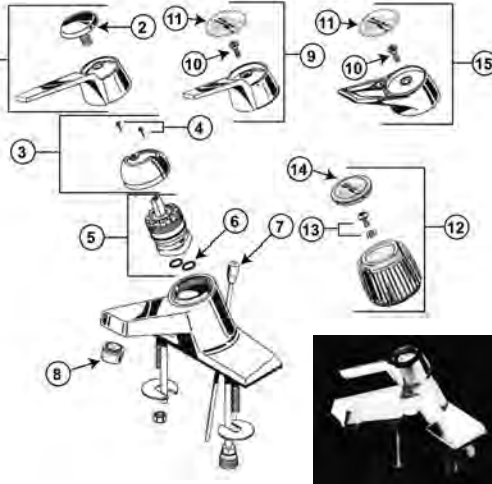

AMERICAN STANDARD HERITAGE SHELF BACK SERIES 2605.012

ITEM	PART #	DESCRIPTION
1	NLA	Body w/seats
2	01892145	Lock nut
3	01893170	Washer
4	42000130	Seat - brass
	42000140	Seat - monel
5	01893880	Diaphragm
6	01893870	Stop ring
7	41001029	O-ring
8		Stem - see item 32
9	01893860	Stem nut
10	01890840	Lock nut
11	01892862	Escutcheon
12	01890780	Escutcheon holder
13		Handle - see item 31
14	01891030	Handle screw
15	01891122	Cold index
	01891126	Hot index
16	01895635	Coupling nut
17	01890920	Slip joint washer
18	01892035	Friction ring
19	01892045	Friction ring
20	NLA	Lift rod connection
21	01893420	Lock nut
22	NLA	Wing nut
23	01893166	Lift rod
24	01891457	Handle ring w/insert
27	01893168	Spout
28	45971008	Aerator
29	01890360	End trim
30	01893174	Lift rod
31	01891545	Handle S/A - cold
	01891546	Handle S/A - hot
32	43041006	Stem & bonnet S/A

INTERNET INQUIRIES AND ORDERS CALL US TOLL FREE 877-258-2572
www.plumbingspecialties.com

FAUCET REPAIR

AMERICAN STANDARD RELIANT 2385 SERIES

ITEM	PART #	DESCRIPTION
1	01895038	Vandal proof handle kit
2	01895040	Vandal proof index
3	01896612	Cap kit
4		Screw kit
5	01895826	Valve rebuild kit
6	01895832	O-rings
7	01895665	Lift rod
8	45971002	Aerator
9	01892696	Lever handle kit
10		Handle screw
11	01895821	Dome index
12	01895828	Knob handle kit
13		Screw kit
14	01895036	Knob index
15	01895830	Loop handle kit