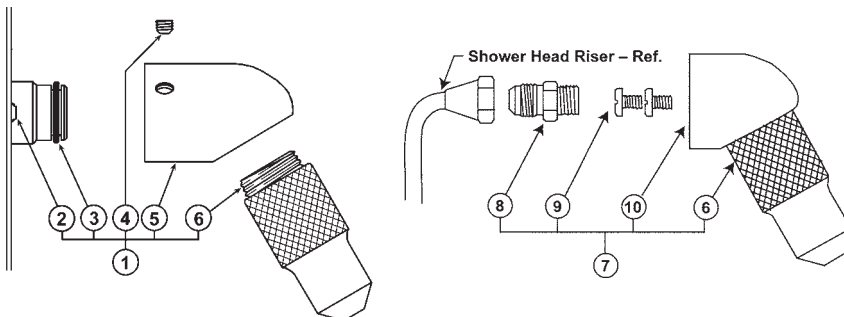

FAUCET REPAIR

ACORN SHOWER HEADS MODEL 851 & 852 – AUGUST 1974 TO PRESENT

ITEM	PART #	DESCRIPTION
1	33014050	851 Shower head assy.
2	33010111	Tri - slot
3	33014052	O-Ring
4	33010184	Set screw 1/4-28 x 3/16"
5	33011149	Shower head bracket
6	33014054	Shower nozzle assembly
7	33014056	852 Shower head assy.
8		3/8" flare x 1/4" NPT fitting
9		1/4-20 x 1/2" screw
10		Standard shower head bracket