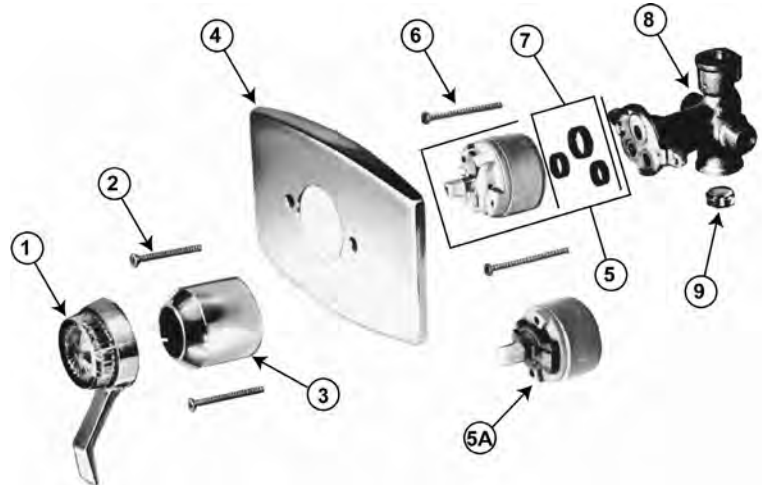

FAUCET REPAIR

AMERICAN STANDARD RELIANT – 1495 SERIES

ITEM	PART#	DESCRIPTION
1	01895828	Knob handle kit - shown
	01895824	Knob handle kit (old style)
2	01895823	Knob index
3		Screw kit
4	01892696	Lever handle kit
5	01895821	Dome index
6		Handle screw
7	01895830	Loop handle kit
8	01895108	Cap kit
9	01895826	Valve rebuild kit
10	01895832	O-rings
11		Escutcheon screws
12	01891778	Escutcheon kit w/screws

AMERICAN STANDARD AQUARIAN 1390 SERIES

ITEM	PART #	DESCRIPTION
1	01894080	Handle S/A
2	01893172	Screw
3	01893508	Escutcheon cap
4	01893338	Escutcheon
5	01893348	Cartridge (8 gal.)
5A	01893030	Cartridge (4 gal.)
6	01893010	Cartridge screws
7	01892970	Cartridge seal kit
8	NLA	Manifold
9	86921111	Plug