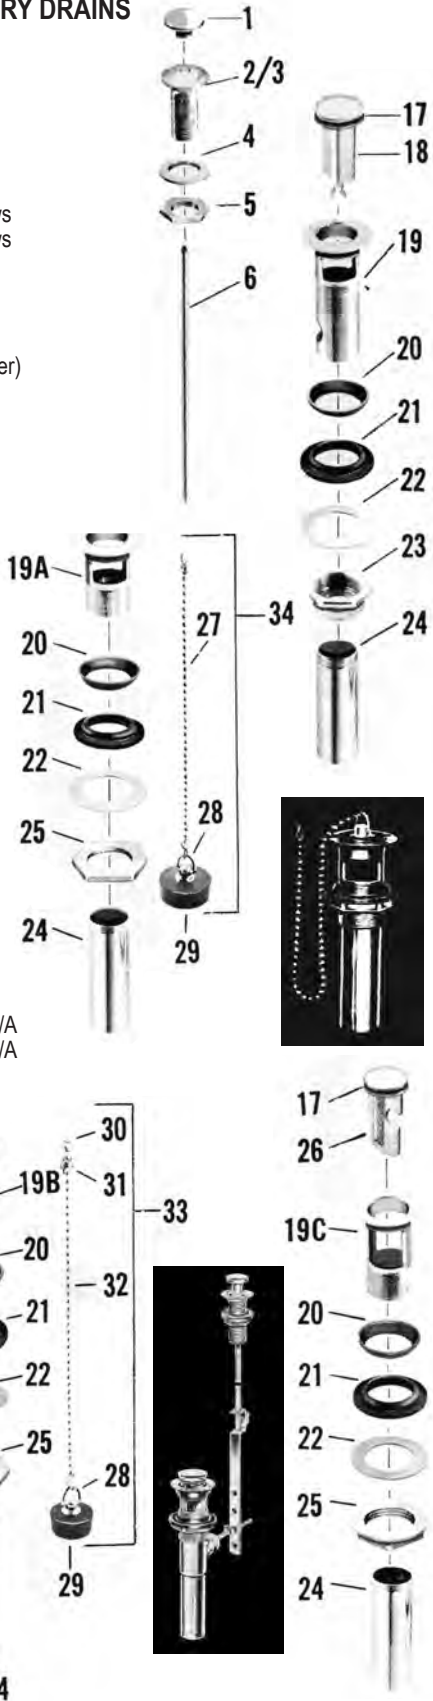

FAUCET REPAIR

AMERICAN STANDARD LAVATORY DRAINS

ITEM	PART #	DESCRIPTION
1	01893124	Lift knob
2-3	01892784	Flange & nipple
4	01890776	Washer
5	01890367	Lock nut
6	01895665	Lift rod
7	01890820	Wing screw
8	01893790	Extension w/screws
	01891450	Extension w/screws for wide spread
9	01893740	Clip
10	01893770	Pivot rod
	01893780	Pivot rod (non-remov. stopper)
11	01895648	Pivot nut
12	01890810	Gasket
13	01892350	Spring seat
14	01890800	Spring
15	01895648	Centerpiece
16	01890821	Gasket
17	01890790	Gasket for stopper
18	01892190	Stopper
18A	01891455	Non-removable stopper
19		Drain plug
20	01891000	Gasket
21	01890950	Plug gasket
22	01890460	Friction washer
23	01892136	Lock nut
24	50552293	Tailpiece
25	01892136	Lock nut
26	NLA	Stopper
27	01890344	Chain
28	44000140	Ring link
29	40586004	Rubber stopper
30	01895410	Sleeve for chain
31	01895675	Chainstay nut
32	44000100	Chain
33	01895481	Chain & stopper S/A
34	01891985	Chain & stopper S/A
9-15	01895441	Lever S/A