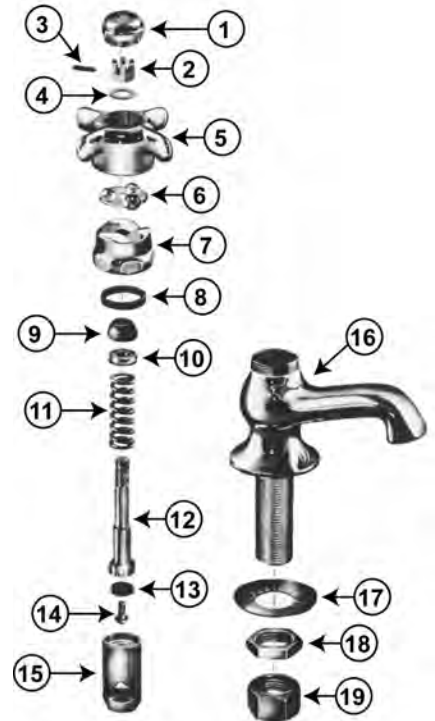

INTERNET INQUIRIES AND ORDERS CALL US TOLL FREE 877-258-2572
www.plumbingspecialties.com

FAUCET REPAIR

AMERICAN STANDARD RELIANT

ITEM	PART #	DESCRIPTION	ITEM	PART #	DESCRIPTION
1	01895821	Dome index	11	01895832	O-ring kit
2	01895118	Loop handle kit	12	01892690	Valve rebuild kit
3	01895232	Cap kit	13		Attachment nut
4		Screw kit	14	01892685	Diverter
5	01892632	Spout Seal Kit	15	45971008	Aerator
6	01893332	Spout kit			
7	01892634	Lever handle kit			
8	45731012	Hose and spray			
9	45731002	Spray hose holder			
10		Spray holder (3 hole)			

AMERICAN STANDARD SELF-CLOSE RE-NU

ITEM	PART #	DESCRIPTION
1	01892116	Button
2	01891040	Stem nut
3	01890470	Cotter pin
4	01892060	Pin washer
5	01892120	Handle
6	01890580	Ball race
7	01892039	Cap
8	01890970	Cap washer
9	01890240	Stem packing
10	01892463	Gland
11	01891094	Spring
12	01893162	Stem w/washer & screw
13	01891072	Seat washer
14	42720240	Seat washer screw
15	01892032	Re-Nu sleeve
16		Body
17	01890776	Friction washer
18	01890367	Lock nut
19	01895635	Slip joint nut
20	01891658	Self close unit - cold
	01891659	Self close unit - hot

AMERICAN STANDARD AQUAMETER

ITEM	PART #	DESCRIPTION	ITEM	PART #	DESCRIPTION
1	01892111	Set screw	19	51000048	Lock nut
2	01892104	Knob	20	01895635	Coupling nut
3	01892103	Stem	21	45972022	V.P. aerator
4	01892098	Seal nut	23	01891696	Cartridge S/A
5	01892101	Seal S/A			
6	01892114	Spring			
7		Cartridge body			
8	01890121	O-Ring			
9-10	01890990	Seat washer			
11	01892105	Screen			
12	01892112	Cup seal			
13		Cup seal nut			
14		Adjusting screw			
15		Cartridge cylinder			
16	NLA	Filter - see item 23			
17		Body			
18	51000042	Friction washer			