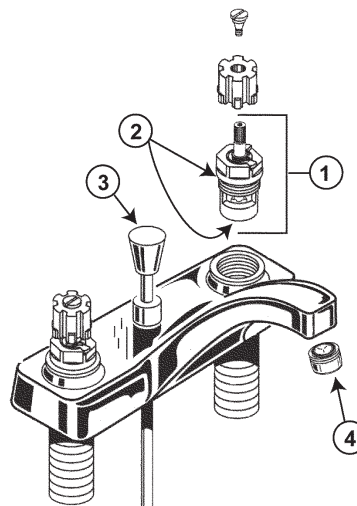

INTERNET INQUIRIES AND ORDERS CALL US TOLL FREE 877-258-2572
www.plumbingspecialties.com