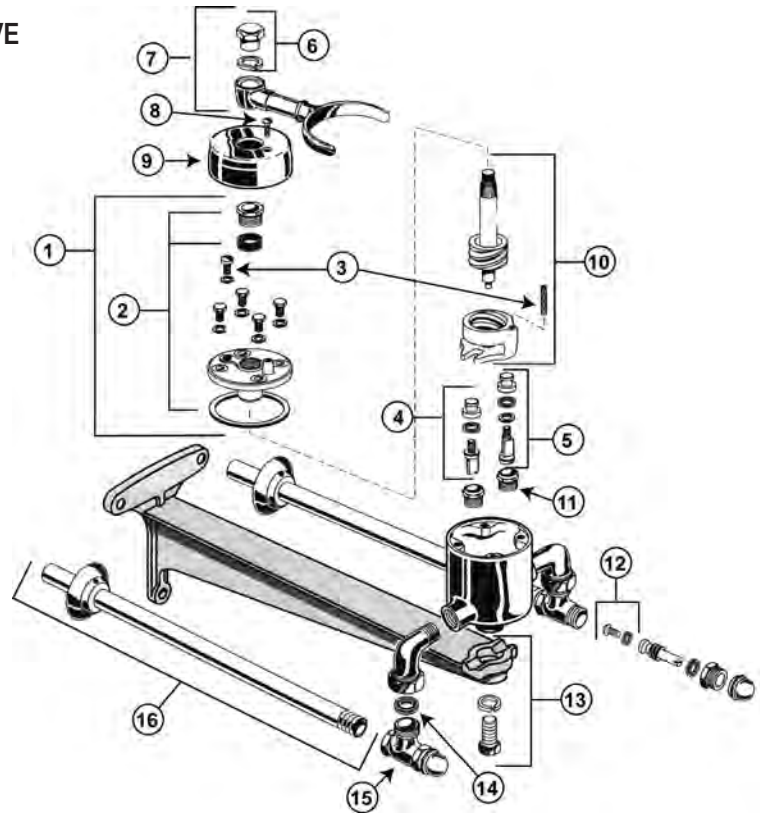

FAUCET REPAIR

**AMERICAN STANDARD KNEE ACTION MIXING VALVE
MODEL 7676.018, 7676.029**

1	Cap Kit
2	01895242 Packing and gasket kit
3	Regulating screw & cap
4	01895244 Hot valve
	01890130 Hot seat washer
5	01895246 Cold valve
	01890540 Cold seat washer
6	Handle nut & washer
7	Stirrup handle kit
8	Cover screw
9	Dial plate & cover screw
10	01895248 Stem & yoke
11	01895250 Seat
12	Seat washer & screw
	42690120 Washer
13	Support & screw
14	01891380 Coupling screw
15	Stop
16	Supply pipe & escutcheon