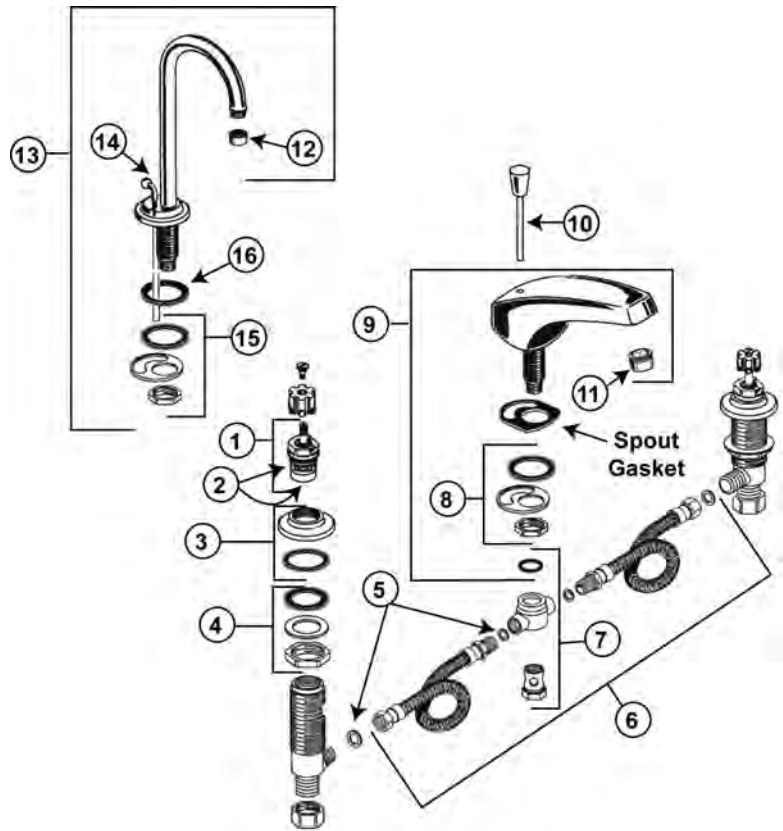

ITEM	PART #	DESCRIPTION
46	01896111	Hot Index
47	01896110	Cold Index
48	01890572	Handle screw
49	01890180	Washer
50	01891410	Handle Kit (Hot & Cold)

AMERICAN STANDARD COLONY NEW STYLE

ITEM	PART #	DESCRIPTION	ITEM	PART #	DESCRIPTION
1	01896111	Hot index	17	01893068	Knob
2	01896110	Cold index	18	01893070	Lift rod
3	01890572	Handle screw	19	51000042	Washer
3A	01890710	Handle screw	20	51000048	Jamb nut
4	01890180	Washer	21	01895635	Swivel nut
5	01891410	Handle kit (Hot & Cold)	22	45971008	Aerator
6	01893094	Hot handle	23	01890420	Washer
7	01893093	Cold handle			
8		Stem nut			
9	41001049	O-ring			
10	41001002	O-ring			
11		Stem - see item 14			
12	42690120	Seat washer			
13	42720260	Screw			
14	43041012	Stem S/A			
15	42000180	Seat			
16		Body			

INTERNET INQUIRIES AND ORDERS CALL US TOLL FREE 877-258-2572
www.plumbingspecialties.com

FAUCET REPAIR

AMERICAN STANDARD HERITAGE WIDE SPREAD

ITEM	PART #	DESCRIPTION
1	01895026	Cartridge (H&C)
2	01895028	Cartridge seal kit
3	01895048	Escutcheon - chrome
4		Valve mounting kit
5	01895050	Hose seal kit (4)
6	01895052	Tee & hose kit
7		Tee mounting kit
8		Spout mounting kit
9		Conventional spout kit
10	01893600	Pop-up rod - chrome
11	45971008	Aerator
12	45971010	Aerator
13		Gooseneck spout less pop-up
14		Pop-up rod
15		Spout mounting kit
16		Spout gasket