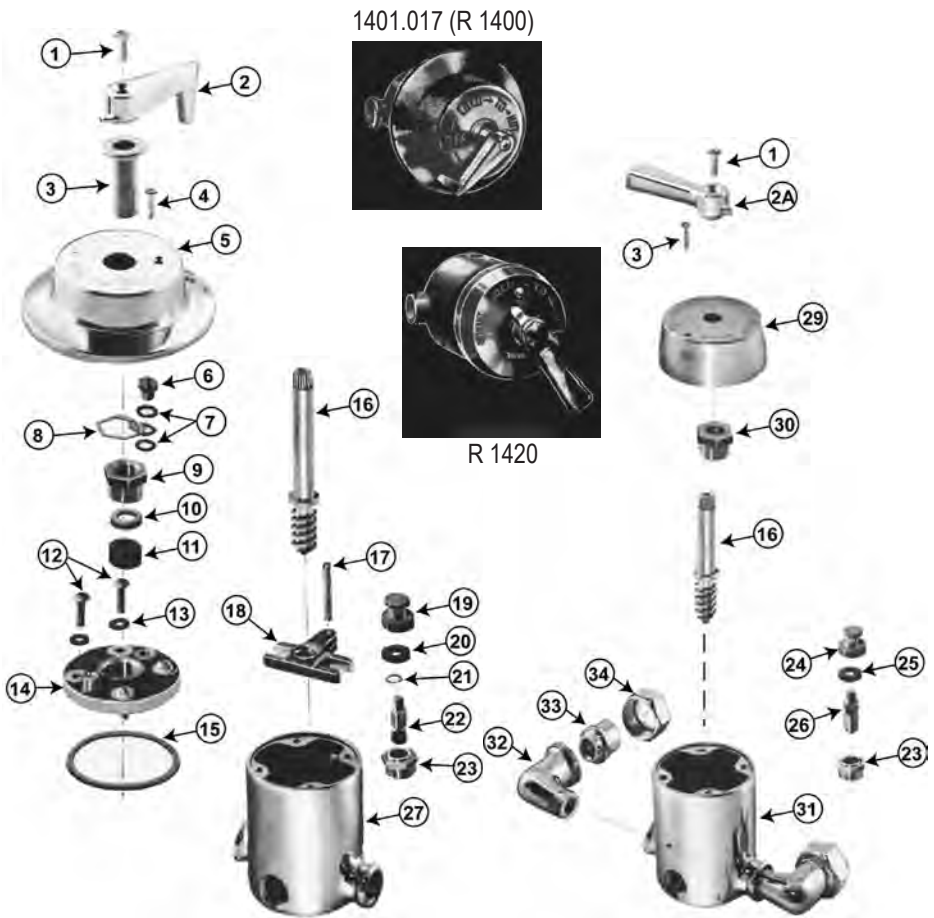

FAUCET REPAIR

ACORN SHOWER HEADS MODEL 851 & 852 – AUGUST 1974 TO PRESENT

ITEM	PART #	DESCRIPTION
1	33014050	851 Shower head assy.
2	33010111	Tri - slot
3	33014052	O-Ring
4	33010184	Set screw 1/4-28 x 3/16"
5	33011149	Shower head bracket
6	33014054	Shower nozzle assembly
7	33014056	852 Shower head assy.
8		3/8" flare x 1/4" NPT fitting
9		1/4-20 x 1/2" screw
10		Standard shower head bracket

AMERICAN STANDARD AQUARIAN 1490 SERIES

ITEM	PART #	DESCRIPTION
1	01892220	Knob handle S/A
2	01892600	Handle Insert
3	01892530	Handle set screw
4	01893510	Lever Handle S/A
5	01893508	Escutcheon cap - chrome
6	01893172	Escutcheon screw
7	01893338	Escutcheon
8	01893010	Cartridge screw
9	01893030	Cartridge
11	01892970	Cartridge seal kit

INTERNET INQUIRIES AND ORDERS CALL US TOLL FREE 877-258-2572
www.plumbingspecialties.com

FAUCET REPAIR

AMERICAN STANDARD MIXING VALVE

ITEM	PART #	DESCRIPTION
1	01891220	Handle screw
2		Handles - see 2A
2A	01891100	Handle
3	01892133	Dial plate holder
4	01890857	Dial plate screw
5	01890866	Dial plate
6	01890828	Regulating screw
7	01891190	Screw cap washer
8	NLA	Packing nut holder
9	01892137	Packing nut
10	01892460	Packing gland
11	01890400	Stem packing
12	01890261	Cap screw (R1400-3/4")
13	01890368	Cap screw washer (R1400-3/4")
13	01891200	Cap screw washer
13	01891202	Cap screw washer (R1400-3/4")
14		Cap
15	01890880	Cap washer
16	01892200	Stem
17	01892212	Regulating screw
18		Yoke
19	01891250	Seat washer holder - cold
19	01892214	Seat washer holder (R1400-3/4")
20	01890540	Washer
21	01892060	Pin washer
22	01891210	Choke - cold
23	01893320	Seat
23	01892211	Seat (R1400-3/4")
24	01891260	Seat washer holder - hot
25	01890130	Seat washer - hot
26	01891230	Choke - hot
27		Body
28	01891073	Dial plate screw
29		Dial plate
30	01892135	Packing nut
31		Body
32		Ell
33		Coupling
34	01894018	Coupling nut