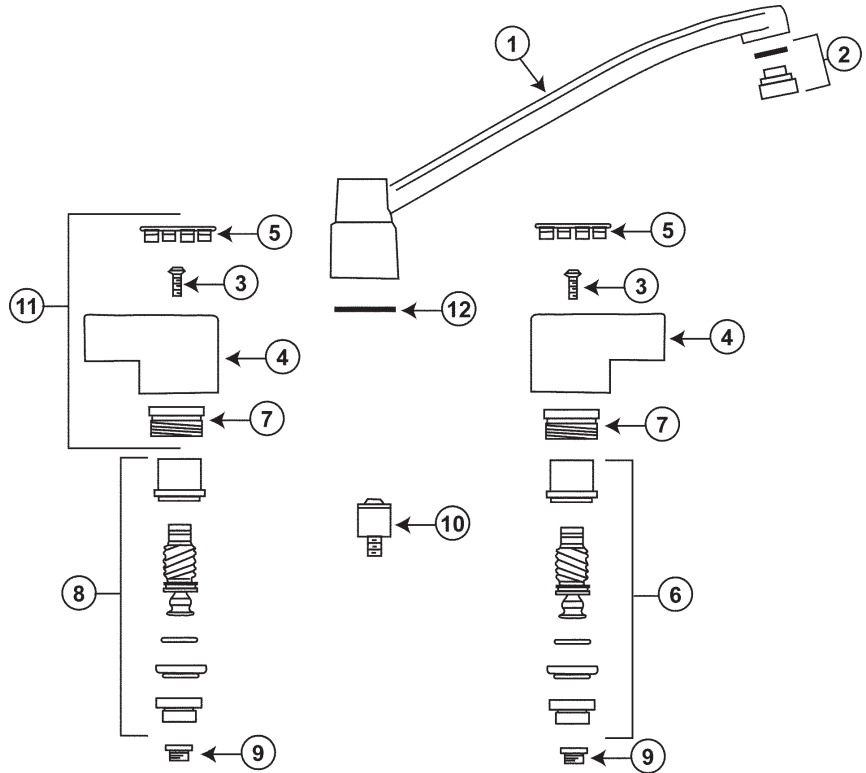

AMERICAN STANDARD HERITAGE SERIES 4150 & 4152

ITEM	PART #	DESCRIPTION
1	01892656	Spout S/A
2	45971008	Aerator
3	01891030	Handle screw
4		Handle - see item 11
5	01891368	Cold index
	01891369	Hot index
6	43041005	Stem - cold
7	01890840	Lock nut
8	43041006	Stem - hot
9	42000130	Seat - brass
	42000140	Seat - monel
10	01894082	Diverter
11	01891490	Handle kit
17	41001021	O-Ring