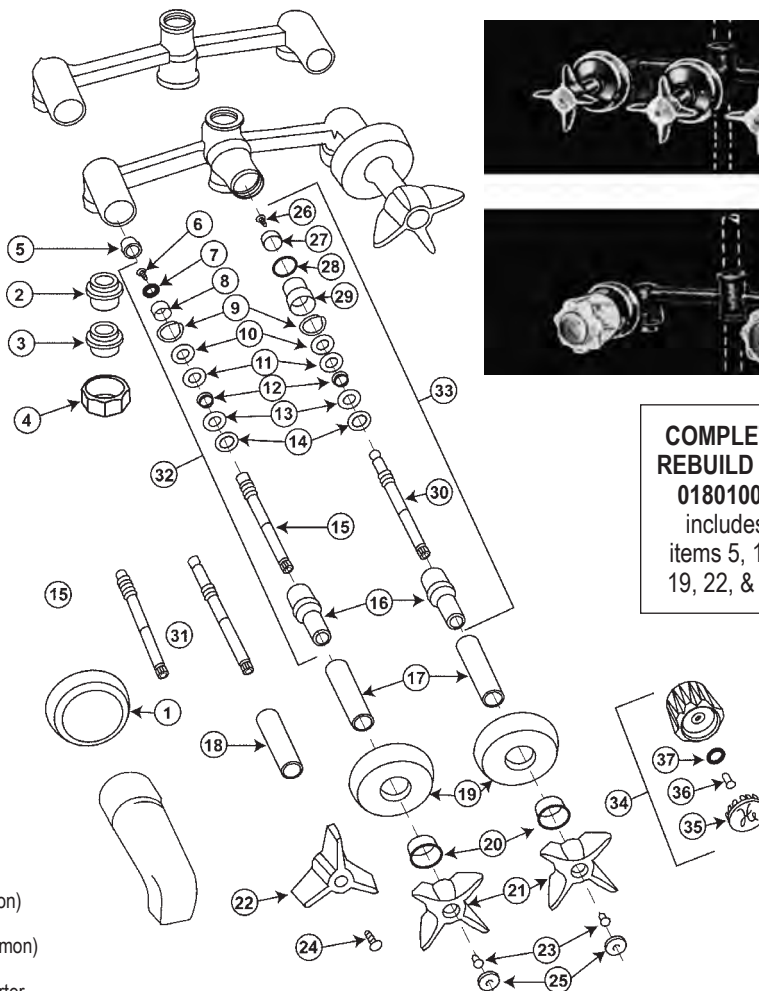

AMERICAN STANDARD COLONY

ITEM	PART #	DESCRIPTION
1	NLA	Spout escutcheon
2	01891336	Union coupling 1/2" pipe
3	01890306	Union coupling 5/8" O.D.
4	01897250	Coupling nut
5	42000180	Seat - brass
	01892920	Seat - monel
6	42720260	Seat washer screw
7	42690120	Seat washer
8	01893800	Seat washer retainer
9	01893850	Wave washer
10	01893210	Packing washer
11	01893220	Packing
12	01893230	Seal
13	01893820	Fibre Washer
14	01893210	Packing washer
15		Valve stem (short) - see item 32
16		Stem bonnet - see item 32
17	01893830	Stem sleeve - long
18	01892790	Stem sleeve - short
19	01893710	Escutcheon (item 20 not required)
20	NLA	Escutcheon ring
21	01893810	Handle
22	01893707	Hot handle
	01893709	Cold handle
	01893708	Diverter handle
23	42720230	Handle screw
24	42720100	Handle screw
25	01892857	Cold index
	01892859	Hot index
	01892856	Plain index
26	42720260	Screw for disc
27	01893840	Transfer disc
28	41001036	O-Ring
29		Transfer valve bushing
30		Transfer valve stem - see item 33
31		Transfer valve stem - see item 33
32	43041104	Long stem assembly
	43041076	Short stem assembly (most common)
33	43041501	Long diverter stem S/A
	43045000	Short diverter stem S/A (most common)
34	01891400	Acrylic handle kit - hot & cold
	01891401	Acrylic handle kit - hot, cold & diverter
35	01896111	Hot index
	01896110	Cold index
	01896112	Arrow index
36	01891402	Handle screw
37	01890180	Washer