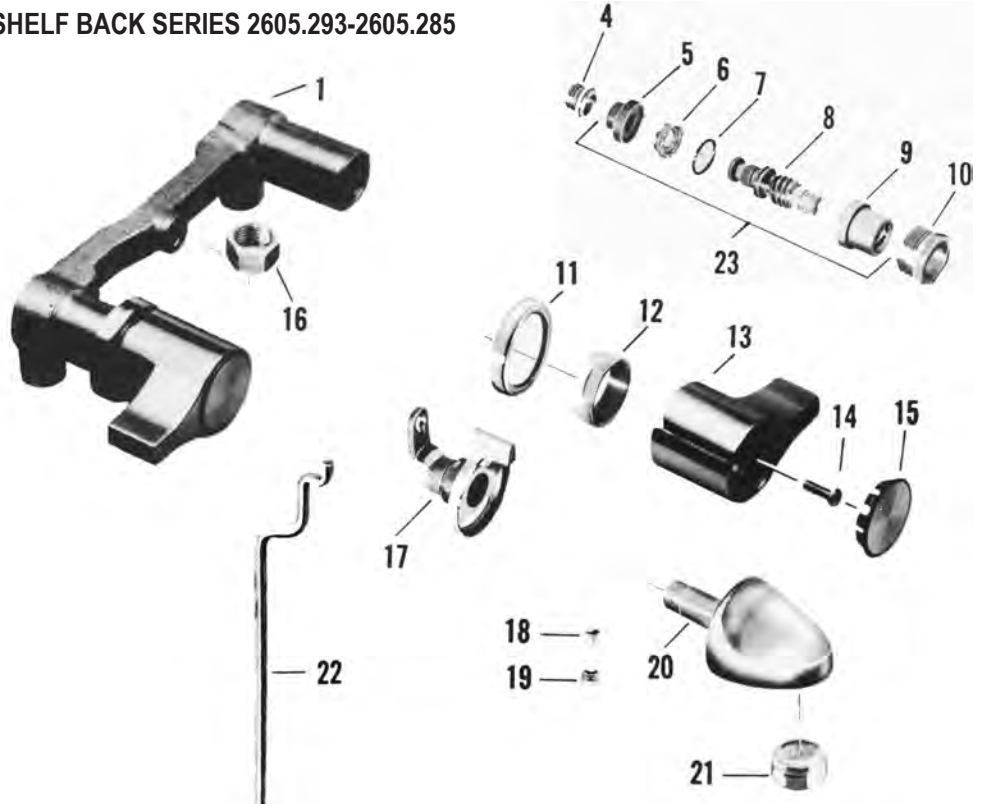

AMERICAN STANDARD HERITAGE SHELF BACK SERIES 2605.293-2605.285

ITEM	PART #	DESCRIPTION
1	NLA	Body w/seats
2	01892145	Lock nut
3	01893170	Washer
4	42000130	Seat - brass
	42000140	Seat - monel
5	01893880	Diaphragm
6	01893870	Stop ring
7	41001029	O-ring
8		Stem - see item 23
9	01893860	Stem nut R.H.
	01893861	Stem nut L.H.
10	01890840	Lock nut
11	01890680	Escutcheon
12	01890780	Escutcheon holder
13	01893590	Handle
14	01891030	Handle screw
15	01891368	Cold index
	01891369	Hot index
16	01895635	Coupling nut
17	01891457	Handle ring S/A
20	01893168	Spout
21	45971008	Aerator
22	01893174	Lift rod
23	43031005	Stem & bonnet - cold
	43031006	Stem & bonnet - hot