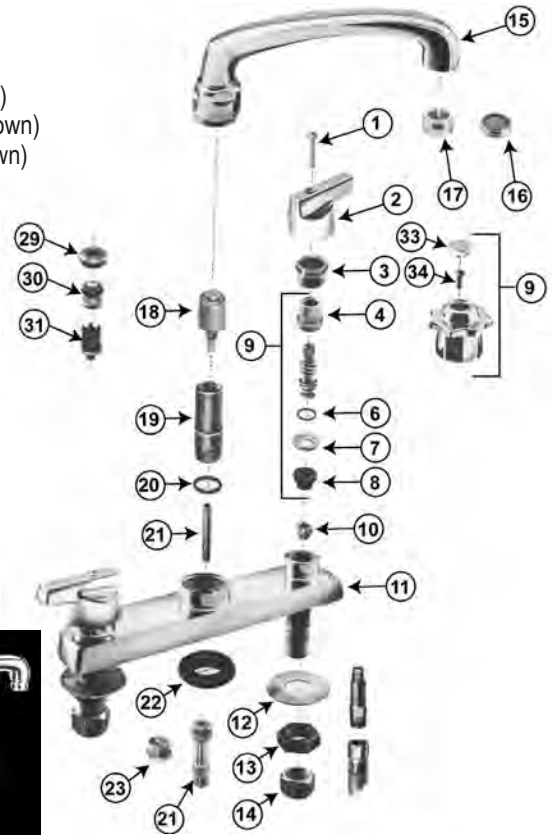

FAUCET REPAIR

AMERICAN STANDARD HERITAGE KITCHEN FAUCET

ITEM	PART #	DESCRIPTION
1	01890870	Handle screw
2	01893190	Handle - cold
	01893200	Handle - hot
3	01890840	Lock nut
4		Stem nut
6	01894066	Friction ring
7	01893870	Stop ring
8	01893880	Diaphragm
9	43041006	Stem - hot
	43041005	Stem - cold
10	42000130	Seat - brass
	42000140	Seat - monel
11		Body
12	01890766	Friction washer
13	01890367	Lock nut
14	01895635	Coupling nut
15	01891570	Spout w/aerator
16	01890360	End trim
17	45971008	Aerator
18	45732010	Diverter
19	01891160	Post
20	41001007	O-Ring
21	01891050	Hose connection tube
22	01891052	Gasket
23		Body plug
24		Hose connector

ITEM	PART #	DESCRIPTION
25	45731006	Hose S/A (not shown)
27	45731002	Spray holder (not shown)
28	45731008	Spray head (not shown)
29	01890868	Cap w/washer
30	45732030	Auto spray - upper
31	45732024	Auto spray - lower
32	01891543	Handle-cold
	01891544	Handle-hot
33	01891126	Cold index
	01891128	Hot index
34	01890870	Handle screw

Round handle uses 2 - 43041006