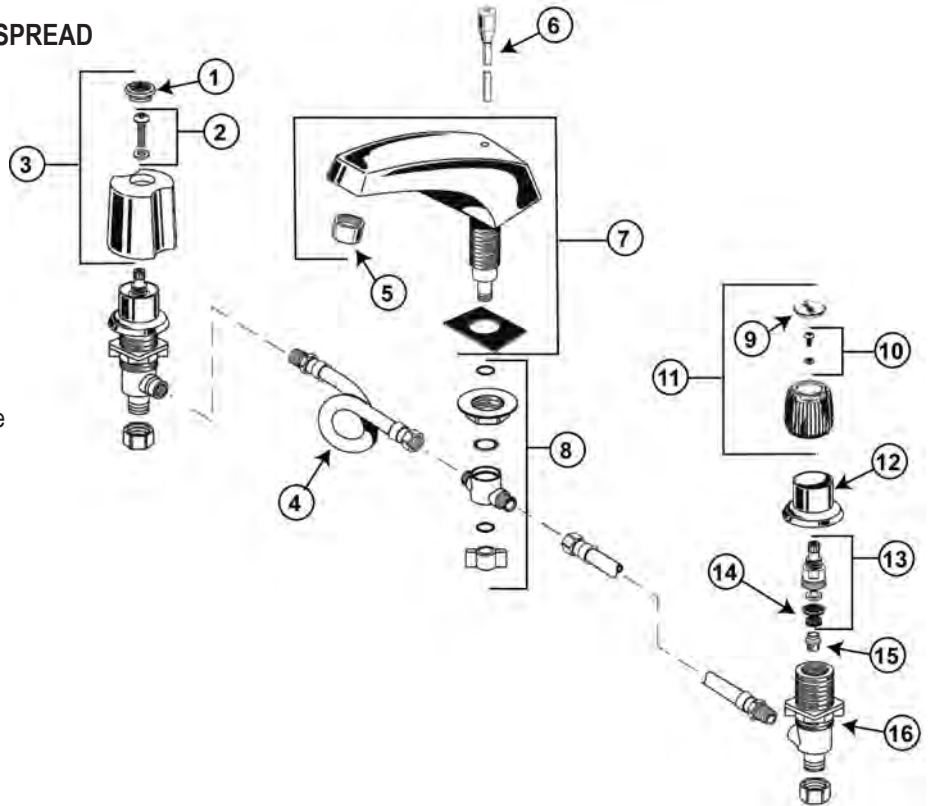

ITEM	PART #	DESCRIPTION
46	01896111	Hot Index
47	01896110	Cold Index
48	01890572	Handle screw
49	01890180	Washer
50	01891410	Handle Kit (Hot & Cold)

AMERICAN STANDARD COLONY NEW STYLE

ITEM	PART #	DESCRIPTION	ITEM	PART #	DESCRIPTION
1	01896111	Hot index	17	01893068	Knob
2	01896110	Cold index	18	01893070	Lift rod
3	01890572	Handle screw	19	51000042	Washer
3A	01890710	Handle screw	20	51000048	Jamb nut
4	01890180	Washer	21	01895635	Swivel nut
5	01891410	Handle kit (Hot & Cold)	22	45971008	Aerator
6	01893094	Hot handle	23	01890420	Washer
7	01893093	Cold handle			
8		Stem nut			
9	41001049	O-ring			
10	41001002	O-ring			
11		Stem - see item 14			
12	42690120	Seat washer			
13	42720260	Screw			
14	43041012	Stem S/A			
15	42000180	Seat			
16		Body			

INTERNET INQUIRIES AND ORDERS CALL US TOLL FREE 877-258-2572
www.plumbingspecialties.com

FAUCET REPAIR

AMERICAN STANDARD HERITAGE WIDE SPREAD

ITEM	PART #	DESCRIPTION
1	01895026	Cartridge (H&C)
2	01895028	Cartridge seal kit
3	01895048	Escutcheon - chrome
4		Valve mounting kit
5	01895050	Hose seal kit (4)
6	01895052	Tee & hose kit
7		Tee mounting kit
8		Spout mounting kit
9		Conventional spout kit
10	01893600	Pop-up rod - chrome
11	45971008	Aerator
12	45971010	Aerator
13		Gooseneck spout less pop-up
14		Pop-up rod
15		Spout mounting kit
16		Spout gasket

AMERICAN STANDARD CADET WIDE SPREAD

ITEM	PART #	DESCRIPTION
1	01892648	Index (H&C)
2	01890270	Handle screw
3	01892665	Metal handle - chrome
4	01895052	Hose
5	45971010	Aerator
6	01893600	Pop-up rod - chrome
7		Spout kit
8		Spout mounting kit
9	01895044	Index button
10	01890270	Handle screw
11	01895042	Acrylic handle kit
12	01895054	Escutcheon (2) - chrome
13	01892645	Stem assembly (H&C)
14	01892643	Washer
15	01892644	Seat
16		Mounting nut