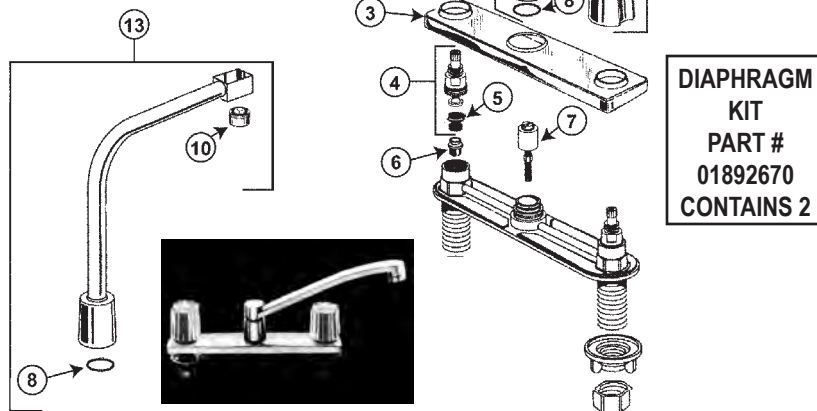

AMERICAN STANDARD CADET KITCHEN

ITEM	PART #	DESCRIPTION	ITEM	PART #	DESCRIPTION
1	01892648	Hot & cold index	11	01893318	Spout assembly
2	01892660	Acrylic handle set (H&C)	12	01895046	Metal handle kit
3		Escutcheon	13		Hi-Flow spout kit
4	01892645	Stem assembly			
5	01892643	Stem washer			
6	01892644	Seat			
7	01892658	Diverter			
8		Spout o-ring			
9	01892665	Chrome handles S/A			
10	45971008	Aerator