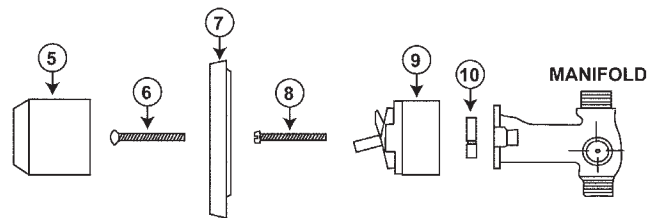

INTERNET INQUIRIES AND ORDERS CALL US TOLL FREE 877-258-2572
www.plumbingspecialties.com