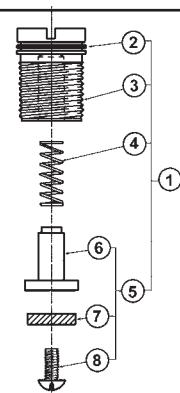

INTERNET INQUIRIES AND ORDERS CALL US TOLL FREE 877-258-2572
www.plumbingspecialties.com