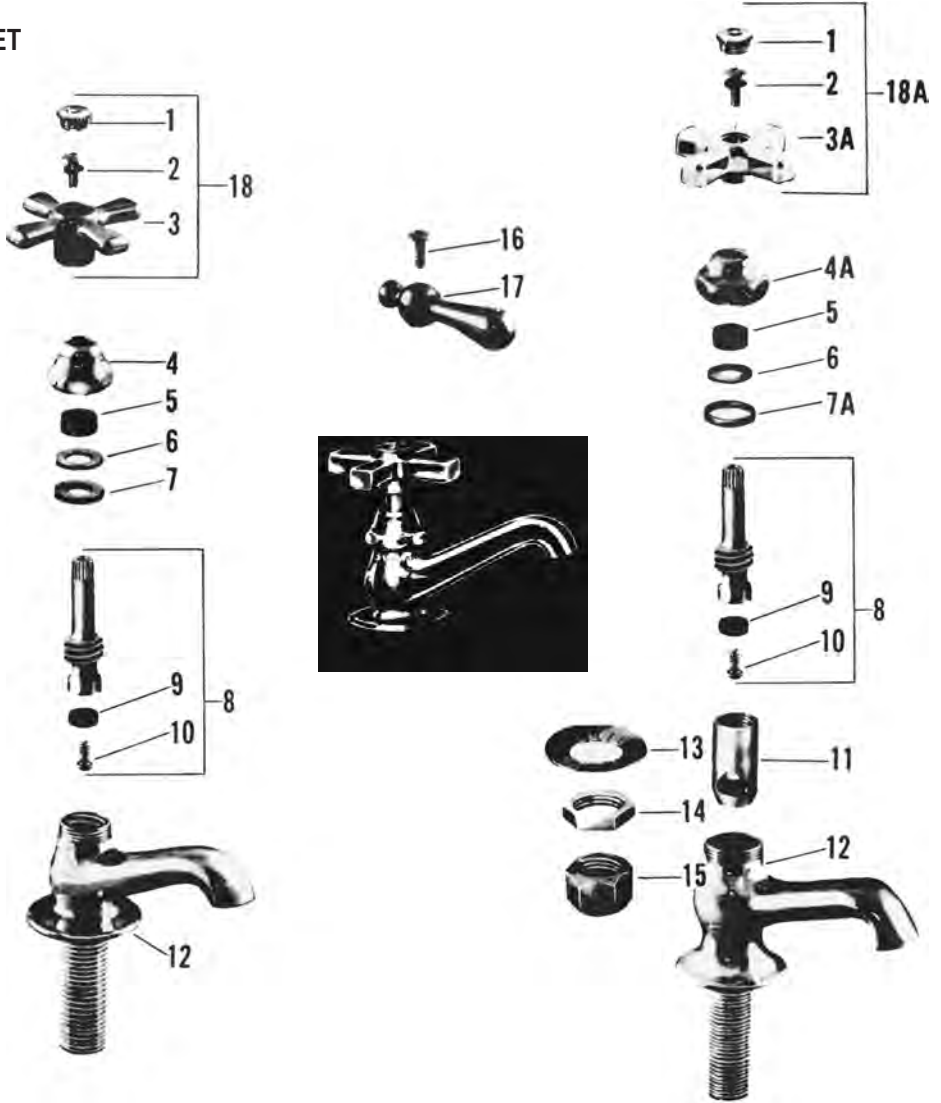

AMERICAN STANDARD SINGLE FAUCET

ITEM	PART #	DESCRIPTION
1	01895415	Cold index
	01895416	Hot index
2	01890340	Handle screw
3		Hot handle - see 18 Cold handle - see 18A
4	01892038	Cap
4A	01892040	Cap
5	01891180	Stem packing
6	01892050	Brass washer
7	01890230	Cap washer
7A	01890970	Cap washer
8	43041032	Stem w/washer & screw
9	42690120	Seat washer
10	42720240	Seat washer screw
11	43041120	Re-Nu sleeve
12		Body
13	51000042	Friction washer
14	51000048	Lock nut
15	01895635	Coupling nut
16	01890270	Handle screw
17	01891090	Cold handle
	01891080	Hot handle
18	01891680	Cold handle S/A
	01891690	Hot handle S/A
18A	01891670	Cold handle S/A
	01891660	Hot handle S/A