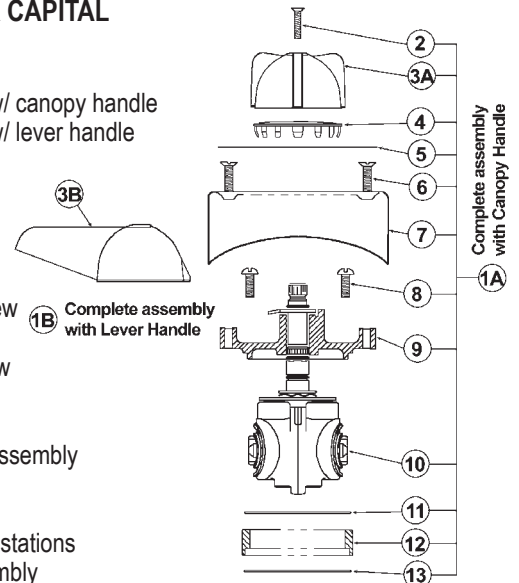

ITEM	PART #	DESCRIPTION
1A	33014082	Cartridge & stem plate - std.
1B	33014080	Cartridge & stem plate - ext.
2	33014094	Cartridge assy. items 5 thru 13
3A		Safti-trol stem assy.
3B		Safti-trol stem assy. - ext
4	33014088	O-Ring & gasket repair kit
5		Proportional valve cap
6		O-Ring
7		O-Ring
8		Cartridge shell
9		Outlet spring
10		Shut off disc retainer
11	41001027	Outlet o-ring
12		Gasket
13		Bonnet gasket gasket
14		Thrust washer
15		Fibre washer
16A	33014090	Stem & plate assembly - std.
16B	33014092	Stem & plate assy. - ext.
17		Temperature limiting stop

ACORN SAFTI-TROL VALVE FOR APEX, CLASSIC, ACME & ZENITH VALVES APRIL 1977 TO PRESENT

ITEM	PART #	DESCRIPTION
1A		Valve assy. w/ canopy handle
1B		Valve assy. w/ lever handle
2	33014082	Cartridge w/ stem & plate assembly
	33014080	Cartridge w/ stem & plate assembly - Zenith
3	33012026	Check stop assembly
4		Bonnet cap
5		10-32 x 1/2" screw
6	33012014	Escutcheon
7	33012016	8-32 x 1-1/2" screw
8	33012018	Dial plate
9	33012020	Snap ring
10A	33012022	Canopy handle
10B	33014086	Lever handle
11	33012024	Handle screw
12		Spacer

ACORN SAFTI-TROL VALVE FOR CAPITAL APRIL 1977 TO PRESENT

ITEM	PART #	DESCRIPTION
1A		Valve assembly w/ canopy handle
1B		Valve assembly w/ lever handle
2	33012024	Handle screw
3A	33012022	Canopy handle
3B	33014086	Lever handle
4	33012020	Snap ring
5	33012018	Dial plate
6	33012016	8-32 x 1-1/2" screw
7	33014084	Escutcheon
8		10-32 x 1/2" screw
9		Bonnet cap
10	33014082	Cartridge w/ stem & plate assembly
11		Bonnet gasket
12		Spacer saver
13		Escutcheon for 6 stations
	33012026	Check stop assembly (not shown)

ACORN CHECK STOP ASSEMBLY FOR SAFTI-TROL; MAY 1970 TO PRESENT

ITEM	PART #	DESCRIPTION
1	33012026	Check stop assembly - complete
2		O-Ring
3		Check stop body
4		Spring
5		Check valve sub-assembly
6		Check valve
7	42690130	Washer
8	42720260	Screw