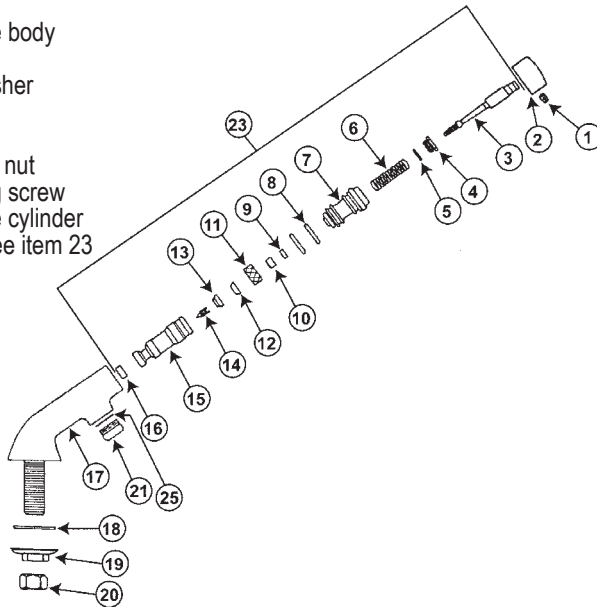

AMERICAN STANDARD AQUAMETER

ITEM	PART #	DESCRIPTION	ITEM	PART #	DESCRIPTION
1	01892111	Set screw	19	51000048	Lock nut
2	01892104	Knob	20	01895635	Coupling nut
3	01892103	Stem	21	45972022	V.P. aerator
4	01892098	Seal nut	23	01891696	Cartridge S/A
5	01892101	Seal S/A			
6	01892114	Spring			
7		Cartridge body			
8	01890121	O-Ring			
9-10	01890990	Seat washer			
11	01892105	Screen			
12	01892112	Cup seal			
13		Cup seal nut			
14		Adjusting screw			
15		Cartridge cylinder			
16	NLA	Filter - see item 23			
17		Body			
18	51000042	Friction washer