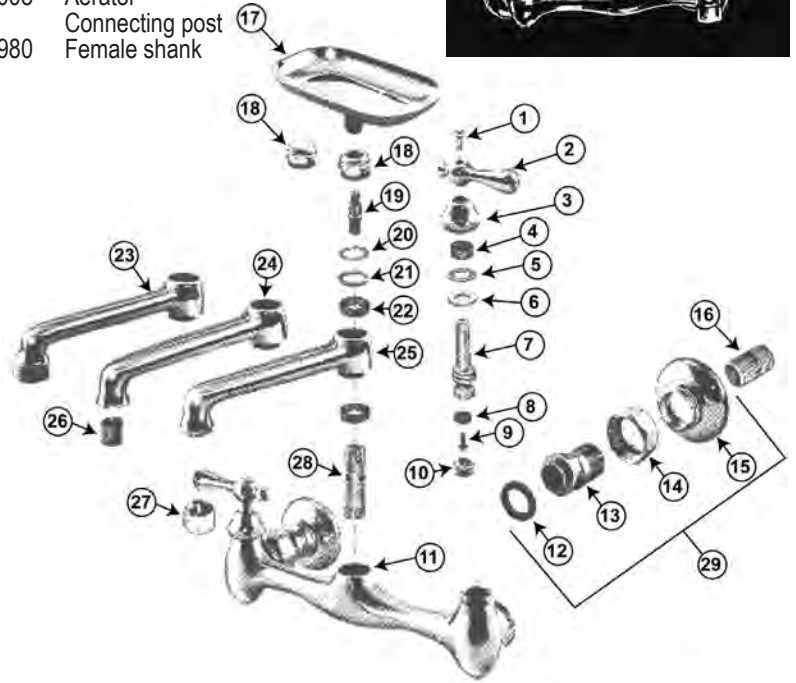

**DIAPHRAGM
KIT
PART #
01892670
CONTAINS 2**

**INTERNET INQUIRIES AND ORDERS CALL US TOLL FREE 877-258-2572
www.plumbingspecialties.com**

FAUCET REPAIR

AMERICAN STANDARD EXPOSED WALL MOUNT FAUCET

ITEM	PART #	DESCRIPTION
1	01890270	Handle screw
2	01891080	Handle – hot
	01891090	Handle – cold
3	01892038	Cap CP
4	01891180	Stem packing
5	01892050	Washer
6	01891370	Cap Washer
7	43041029	Stem – cold
	43041030	Stem – hot
8	42690110	Seat washer
9	42720240	Seat washer screw
10	42000120	Seat
11		Body w/seats
12	01890510	Coupling washer
13	01894065	Female shank
14	01891121	Coupling nut
15	01890595	Adjustable flange
16	86921561	Close nipple
17	01894079	Soap dish
18	01894067	Spout packing nut (soap dish)
	01894068	Spout packing nut
19	01894069	Soap dish nut
20	01892030	Lock washer
21	01890370	Space washer
22	01890530	Spout packing
23		Spout hose end
24		Spout plain end
25		Spout w/ aerator

ITEM	PART #	DESCRIPTION
26	01892470	Stream regulator (hose end spt.)
27	45971008	Aerator
28		Connecting post
29	01891980	Female shank

AMERICAN STANDARD COLONY

ITEM	PART #	DESCRIPTION
1	01890710	Handle screw
2	01892800	Handle – hot
	01892810	Handle – cold
2A	01893507	Handle – hot
	01893506	Handle – cold
3	01893310	Packing nut
4	01893210	Washer
5	01893290	Packing
6		Stem – see Item 9
7	42690120	Washer
8	42720260	Screw
9	43041002	Stem – hot
	43041001	Stem – cold
10	42000180	Seat – brass flat top
11	NLA	Escutcheon
12	NLA	Body
13	01895910	Washer
14	NLA	Mounting Gasket
15	51000042	Washer
16	51000048	Jamb nut
	51000046	Jamb nut – brass
17	51000040	Swivel nut
18	01893040	Diverter
19	41001007	Spout O-ring
20	01892820	Lock ring
21	01895979	Spout nut
22	NLA	Spout
23	45971008	Aerator