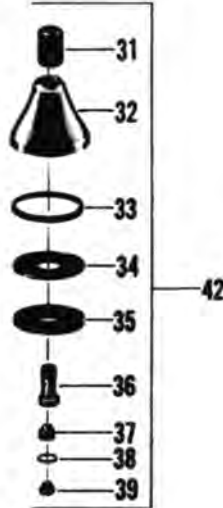

FAUCET REPAIR

AMERICAN STANDARD RE-NU SERIES 7570.021, 7571.011, 7572.019

ITEM	PART #	DESCRIPTION
1	01894004	Hot index
	01894005	Cold index
2	01890340	Handle screw
3	01894006	Handle
4	01892144	Stuffing nut
5	01891180	Stem packing
6	01894007	Stuffing box cap
7	01894008	Cap washer
8	43041056	Stem w/washer R.H.
	43041055	Stem w/washer L.H.
9	42690160	Seat washer
10	01890266	Seat washer screw
11	43041126	Re-Nu sleeve R.H.
	43041127	Re-Nu sleeve L.H.
12		Body
13	01890510	Coupling washer
14	01894071	Collar
15	01891121	Coupling nut
16	01894011	Shank body
17	01894015	Retaining nut
18	01894016	Escutcheon
19	01892856	Button - plain
20	01894013	Regulating stem
21	41001027	O-Ring
22	01890510	Coupling washer
23	01894065	Female shank
24	01894072	Tee
25	01894073	Screw
26	01894074	Shank extension
27		Spout
28	01892470	Stream regulator
29		Aerator adapter
30	45971008	Aerator
31	86921651	Close nipple
32		Spray body
33	01894075	Face washer
34	01894076	Screen
35		Spray face
36		Bolt

ITEM	PART #	DESCRIPTION
37	01894077	Regulating screw
38	01891190	Washer
39		Cap
40		Swivel
41	01894078	Handle S/A - cold
	01894079	Handle S/A - hot
42	01894081	Spray S/A
43	01894017	Shank S/A

AMERICAN STANDARD RE-NU DOUBLE FAUCET

ITEM	PART #	DESCRIPTION
1		Body
1A		Body
2	43041120	Re-Nu sleeve (hot or cold)
3	42720240	Seat washer screw
4	42690120	Seat washer
5	43041032	Stem w/washer & screw
6	01892050	Brass washer
7	01891180	Stem packing
8	01890970	Cap washer
9	01892034	Cap
10		Handle (see item 23)
11	01890340	Handle screw
12	01895415	Button - cold
12A	01895416	Button - hot
13	01890510	Coupling washer
14	01891121	Coupling nut

ITEM	PART #	DESCRIPTION
15	01892125	Shank
15A	01891979	Shank (not shown)
16	01890595	Shank flange
17	01892470	Stream regulator
18	01895802	Close nipple
19	01890513	Gooseneck
20	01895611	Spray head
21	01890329	Face washer
22	01895612	Spray face
23	01891680	Handle S/A - cold
	01891690	Handle S/A - hot
24	01891979	Shank S/A