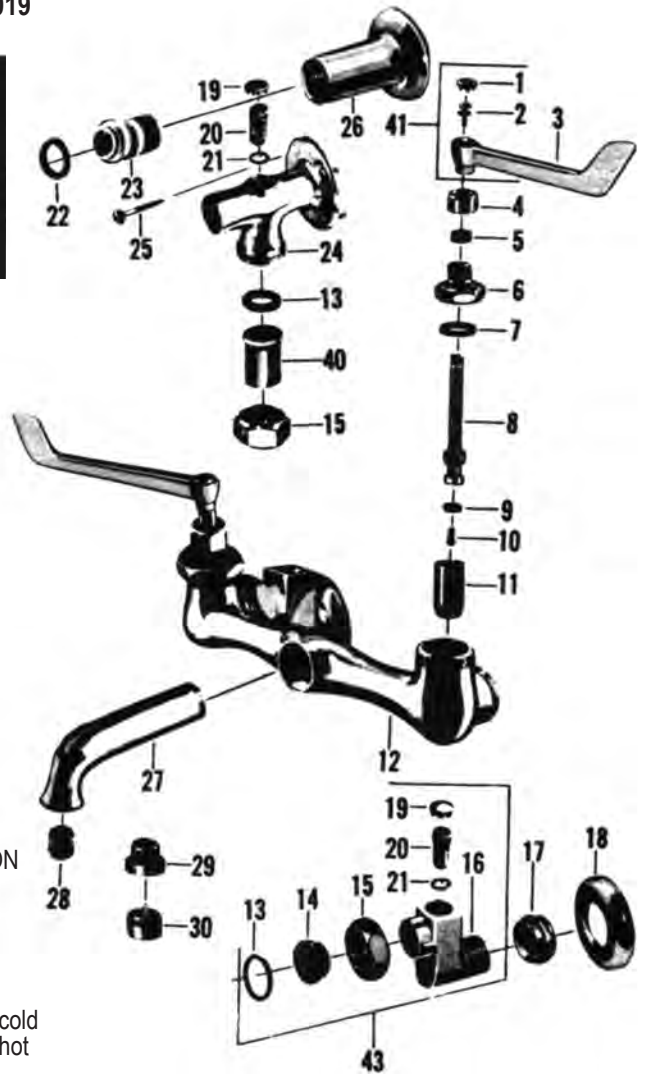

FAUCET REPAIR

AMERICAN STANDARD RE-NU SERIES 7570.021, 7571.011, 7572.019

ITEM	PART #	DESCRIPTION
1	01894004	Hot index
	01894005	Cold index
2	01890340	Handle screw
3	01894006	Handle
4	01892144	Stuffing nut
5	01891180	Stem packing
6	01894007	Stuffing box cap
7	01894008	Cap washer
8	43041056	Stem w/washer R.H.
	43041055	Stem w/washer L.H.
9	42690160	Seat washer
10	01890266	Seat washer screw
11	43041126	Re-Nu sleeve R.H.
	43041127	Re-Nu sleeve L.H.
12		Body
13	01890510	Coupling washer
14	01894071	Collar
15	01891121	Coupling nut
16	01894011	Shank body
17	01894015	Retaining nut
18	01894016	Escutcheon
19	01892856	Button - plain
20	01894013	Regulating stem
21	41001027	O-Ring
22	01890510	Coupling washer
23	01894065	Female shank
24	01894072	Tee
25	01894073	Screw
26	01894074	Shank extension
27		Spout
28	01892470	Stream regulator
29		Aerator adapter
30	45971008	Aerator
31	86921651	Close nipple
32		Spray body
33	01894075	Face washer
34	01894076	Screen
35		Spray face
36		Bolt

ITEM	PART #	DESCRIPTION
37	01894077	Regulating screw
38	01891190	Washer
39		Cap
40		Swivel
41	01894078	Handle S/A - cold
	01894079	Handle S/A - hot
42	01894081	Spray S/A
43	01894017	Shank S/A

AMERICAN STANDARD RE-NU DOUBLE FAUCET

ITEM	PART #	DESCRIPTION
1		Body
1A		Body
2	43041120	Re-Nu sleeve (hot or cold)
3	42720240	Seat washer screw
4	42690120	Seat washer
5	43041032	Stem w/washer & screw
6	01892050	Brass washer
7	01891180	Stem packing
8	01890970	Cap washer
9	01892034	Cap
10		Handle (see item 23)
11	01890340	Handle screw
12	01895415	Button - cold
12A	01895416	Button - hot
13	01890510	Coupling washer
14	01891121	Coupling nut

ITEM	PART #	DESCRIPTION
15	01892125	Shank
15A	01891979	Shank (not shown)
16	01890595	Shank flange
17	01892470	Stream regulator
18	01895802	Close nipple
19	01890513	Gooseneck
20	01895611	Spray head
21	01890329	Face washer
22	01895612	Spray face
23	01891680	Handle S/A - cold
	01891690	Handle S/A - hot
24	01891979	Shank S/A