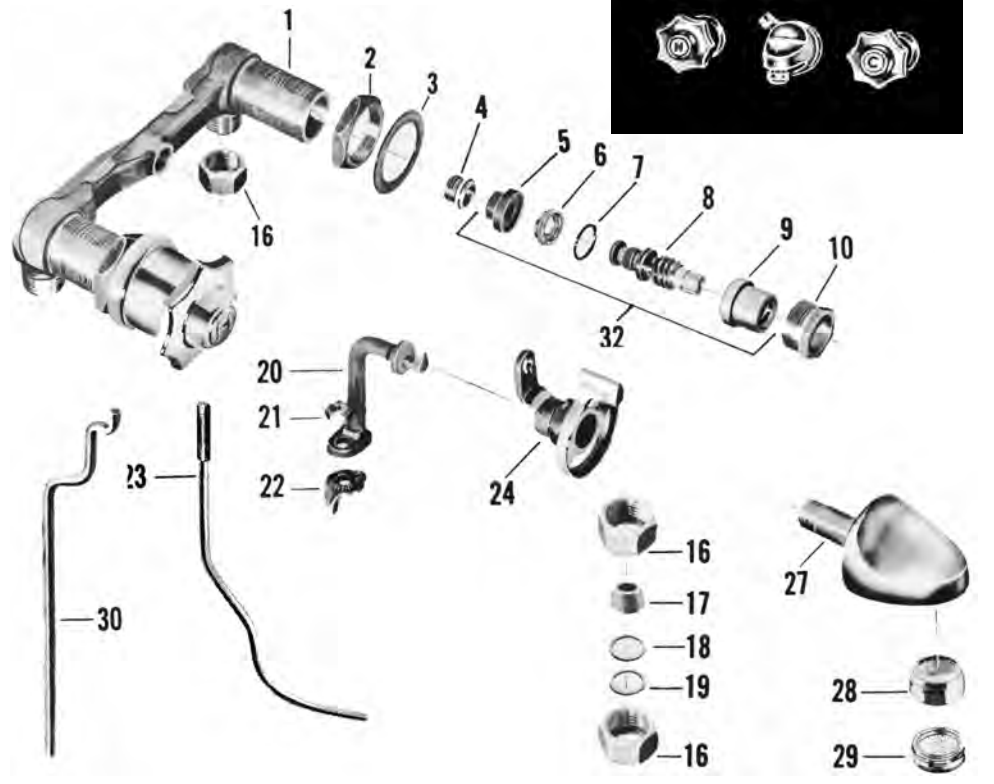

INTERNET INQUIRIES AND ORDERS CALL US TOLL FREE 877-258-2572
www.plumbingspecialties.com