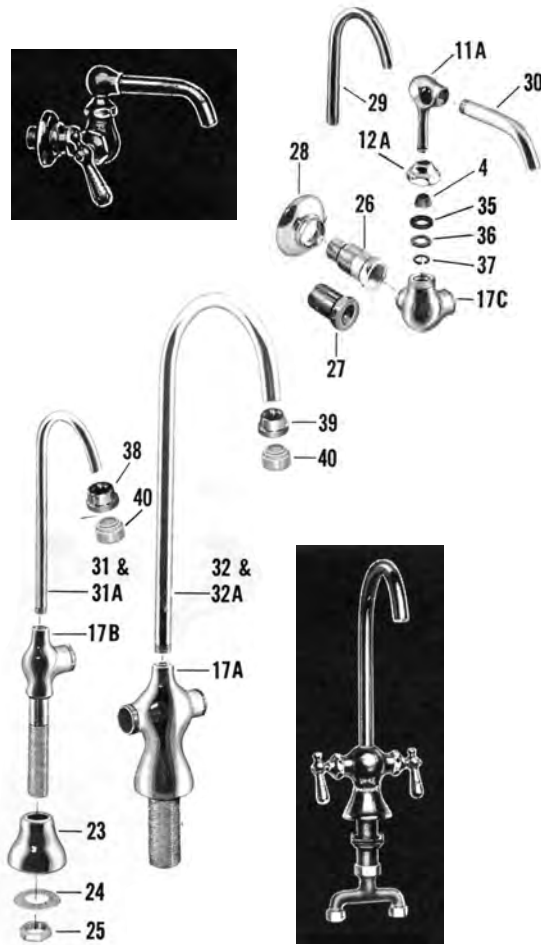

AMERICAN STANDARD PANTRY FAUCETS

ITEM	PART #	DESCRIPTION	ITEM	PART #	DESCRIPTION
1	01890270	Handle screw	33		Spout only
2	01891095	Cold handle	34	01892474	Stream regulator
	01891096	Hot handle	35	01891183	Spout cap washer
3	01892040	Cap	36		Brass washer
4	01891160	Stem packing	37	01892046	Split ring
5	01892050	Washer	38	01892141	Adapter
6	01890970	Cap washer	39	01892141	Adapter
7	43041030	Stem w/washer & screw R.H.	40	45971008	Aerator
	43041029	Stem w/washer & screw L.H.			
8	42690120	Seat washer			
9	01890266	Seat washer screw			
10	43041120	Re-Nu sleeve R.H.			
	43041119	Re-Nu sleeve L.H.			
11	01892523	Spout ball ell			
11A	01892524	Spout ball ell			
12	01893123	Spout cap			
12A	01892002	Spout cap			
13	01893122	Packing gland			
14	01890392	Spout packing			
15	01892521	Spacer washer			
16	01892525	Split packing			
17-17C		Body			
18	NLA	Iron washer			
19	01892134	Lock nut			
20	01890190	Coupling washer			
21		Twin connection			
22	01895635	Coupling nut			
23		Base			
24	01890776	Friction washer			
25	01890367	Lock nut			
26		Male shank			
27		Female shank			
28	01890595	Adj. flange			
29		Gooseneck			
30		Spout			
31		Gooseneck			
31A		Gooseneck for aerator			
32		Gooseneck			
32A		Gooseneck w/ aerator