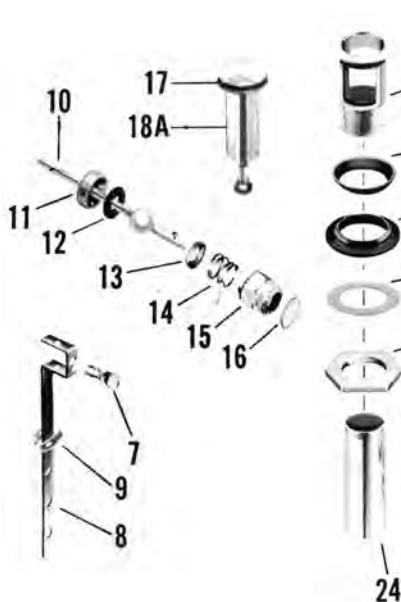

AMERICAN STANDARD GRID DRAIN

ITEM	PART #	DESCRIPTION
1	50552168	Drain Assembly
2	01892226	Plug
3	44735018	Washer
4	01891278	Washer
5	01892136	Locknut
6	50552293	Tailpiece

INTERNET INQUIRIES AND ORDERS CALL US TOLL FREE 877-258-2572
www.plumbingspecialties.com

FAUCET REPAIR

AMERICAN STANDARD LAVATORY DRAINS

ITEM	PART #	DESCRIPTION
1	01893124	Lift knob
2-3	01892784	Flange & nipple
4	01890776	Washer
5	01890367	Lock nut
6	01895665	Lift rod
7	01890820	Wing screw
8	01893790	Extension w/screws
	01891450	Extension w/screws for wide spread
9	01893740	Clip
10	01893770	Pivot rod
	01893780	Pivot rod (non-remov. stopper)
11	01895648	Pivot nut
12	01890810	Gasket
13	01892350	Spring seat
14	01890800	Spring
15	01895648	Centerpiece
16	01890821	Gasket
17	01890790	Gasket for stopper
18	01892190	Stopper
18A	01891455	Non-removable stopper
19		Drain plug
20	01891000	Gasket
21	01890950	Plug gasket
22	01890460	Friction washer
23	01892136	Lock nut
24	50552293	Tailpiece
25	01892136	Lock nut
26	NLA	Stopper
27	01890344	Chain
28	44000140	Ring link
29	40586004	Rubber stopper
30	01895410	Sleeve for chain
31	01895675	Chainstay nut
32	44000100	Chain
33	01895481	Chain & stopper S/A
34	01891985	Chain & stopper S/A
9-15	01895441	Lever S/A

AMERICAN STANDARD NEW STYLE HERITAGE

ITEM	PART #	DESCRIPTION
1	01893280	Stopper
2	01890790	Gasket
3	01893260	Plug
4	01893270	Plug washer
5	01890460	Washer
6	01892155	Lock nut
7	01893300	Gasket
8	01897005	Coupling S/A
9	01893740	Clip
10	01893500	Pivot nut
11	01893450	Pivot rod & ball
12	01893220	Washer
13	NLA	Adapter
14	01893440	Coupling body
15	50552293	Tailpiece
16	01893790	Extension
17	01890820	Screw
18		Lock nut
19	01892784	Deck fitting S/A
20	01896108	Rod & knob S/A