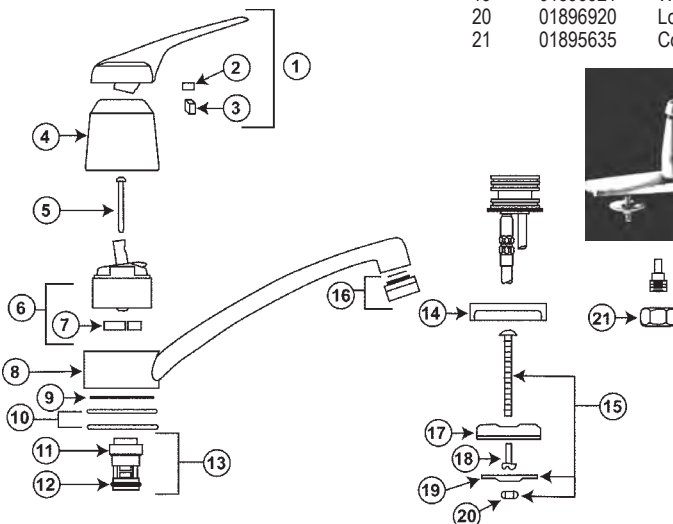

FAUCET REPAIR

ACORN SHOWER HEADS MODEL 851 & 852 – AUGUST 1974 TO PRESENT

ITEM	PART #	DESCRIPTION
1	33014050	851 Shower head assy.
2	33010111	Tri - slot
3	33014052	O-Ring
4	33010184	Set screw 1/4-28 x 3/16"
5	33011149	Shower head bracket
6	33014054	Shower nozzle assembly
7	33014056	852 Shower head assy.
8		3/8" flare x 1/4" NPT fitting
9		1/4-20 x 1/2" screw
10		Standard shower head bracket

FAUCET REPAIR

AMERICAN STANDARD AQUARIAN SERIES 4179

ITEM	PART #	DESCRIPTION
1	01894070	Handle
2	01893020	Escutcheon cap
3	01893010	Screw
4	01893030	Cartridge
5	01892970	Cartridge seal set
6	01894084	Spout assembly
7	45971008	Aerator
8	41001335	O-Ring
9	45732022	Diverter
10	01894051	O-Ring
11	01893028	Retainer
12	01892990	Diverter & retainer set
13		Manifold
14		Escutcheon
15		Mounting plate
16	01896921	Slotted washer
17	01893920	Nut
18	NLA	Carriage bolt
19	01890961	O-Ring

AMERICAN STANDARD AQUARIAN SERIES 4200 & 4201

ITEM	PART #	DESCRIPTION	ITEM	PART #	DESCRIPTION
1	01892610	Lever handle	10	01892550	Spout o-ring
2	01892530	Set screw	11	01894051	O-Ring
3	01892600	Insert	12	01891966	O-Ring
4	01892560	Escutcheon cap	13	01891960	Diverter
5	01893010	Cartridge screw	14	01892580	Escutcheon
6	01893030	Cartridge	15	01893340	Mounting kit
7	01892970	Cartridge seal set	16	45971008	Aerator
8	01892590	Spout	17	01892570	Escutcheon plate
9	01892540	Friction ring	18	01896919	Manifold screw
			19	01896921	Washer
			20	01896920	Locknut
			21	01895635	Coupling nut