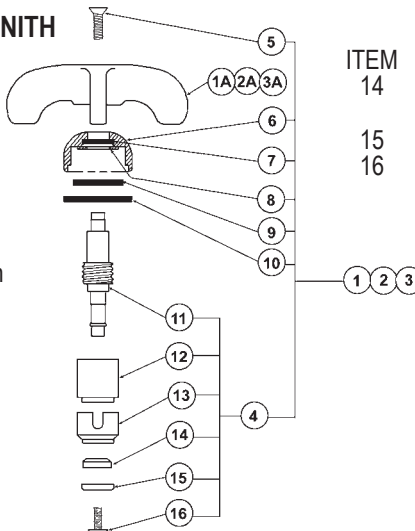

ACORN FLO-CLOZ CARTRIDGE FOR EXPOSED – ZENITH AUGUST 1979 TO PRESENT

ITEM	PART #	DESCRIPTION
1		Flo-Cloz cartridge assy. - single temp.
1A		Cross handle - single temp.
2		Flo-Cloz cartridge assy. - cold
2A	33014058	Cross handle - cold
3		Flo-Cloz cartridge assy. - hot
3A	33014060	Cross handle - hot
4		Flo-Cloz cartridge w/ chrome-plated stem
5	33012024	Handle screw
6	33014064	Bonnet - chrome plated
7	33010398	O-Ring
8	33015020	O-Ring retainer
9	33010495	Bonnet gasket
10	33014062	Gasket
11	43010101	LH stem – chrome plated
12		Flo-Cloz sleeve
13		Flo-Cloz plastic sleeve

ITEM	PART #	DESCRIPTION
14	03150230	Seat gasket valve cartridge
15		Disc retainer
16	42720300	Screw

**MORE ACORN
PENAL FITTINGS
IN SECURITY
FIXTURES AND
REPAIR PARTS
CATALOG**

ACORN CONCEALED FLO-CLOZ CARTRIDGE FOR APEX, ACME, CLASSIC & CAPITAL

ITEM	PART #	DESCRIPTION
1A, 1B, 1C		Capital Flo-Cloz assy.*
2A, 2B, 2C		Flo-Cloz valve assy.*
3A, 3B, 3C		Flo-Cloz lever handle*
4		Flo-Cloz cartridge w/ bonnet assembly
5	43010101	Flo-Cloz cartridge assy.
6	33014072	Bonnet
7	33014074	Handle screw
8A, 8B, 8C		Canopy handle*
9		Escutcheon – Capital only
10		Valve adapter
11	33014070	Gasket
12	33014076	O-Ring
13	41001003	O-Ring
14	09892090	O-Ring retainer
15	33010495	O-Ring
16		Flo-Cloz cartridge
17	42720300	Screw
18		Disc retainer
19	03150230	Seat washer – hard
20, 21		Seat & sleeve
22		Stem