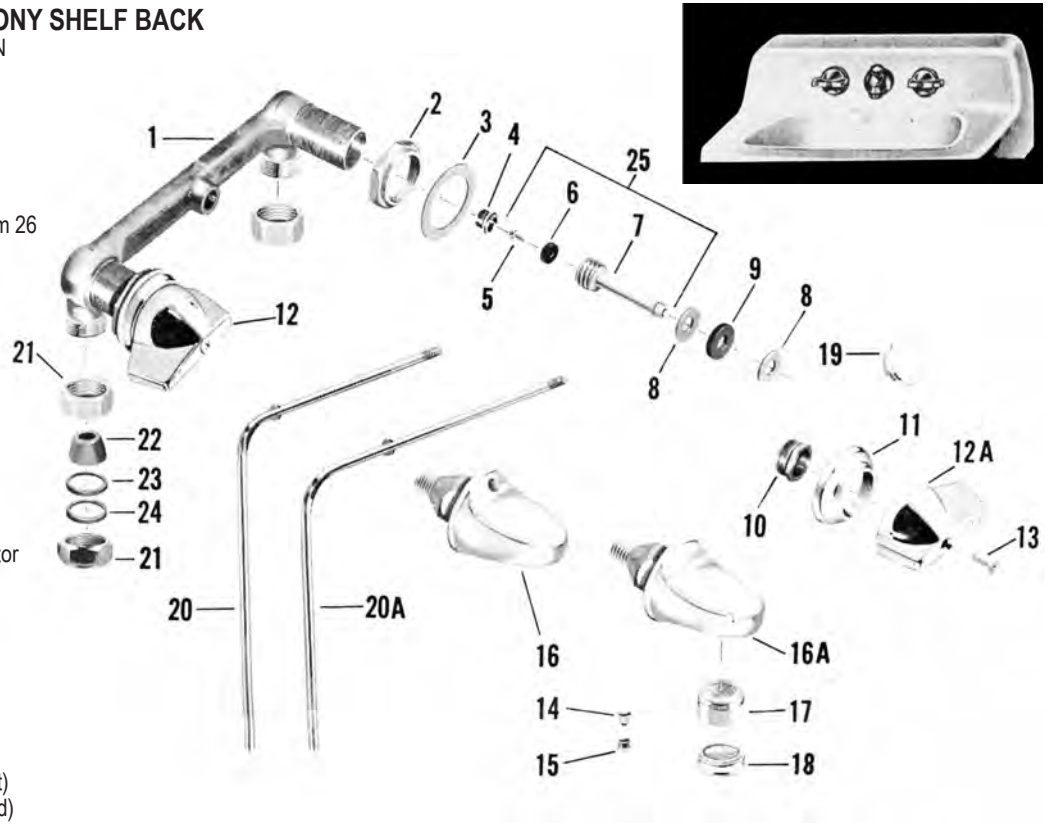

FAUCET REPAIR

AMERICAN STANDARD COLONY SHELF BACK

ITEM	PART #	DESCRIPTION
1		Body
2	01893241	Lock nut
3	01893170	Washer
4	42000180	Seat
5	42720260	Seat screw
6	42690120	Washer
7		Stem - see item 26
8	01893210	Washer
9	01893290	Packing
10	01893240	Packing nut
11	01893248	Escutcheon
12	01892800	Handle - hot
	01892810	Handle - cold
13	42720160	Handle screw
14	01895410	Sleeve
15	01895675	Stay nut
16		Spout
16A		Spout
17	45971008	Aerator
18		Stream regulator
19	01893252	Knob
20		Lift rod
20A		Lift rod
21	01895635	Swivel nut
22	01890920	Washer
23	01892035	Washer
24	01892045	Washer
25	01895635	Swivel nut
26	43041026	Stem R.H. (hot)
	43041025	Stem L.H. (cold)