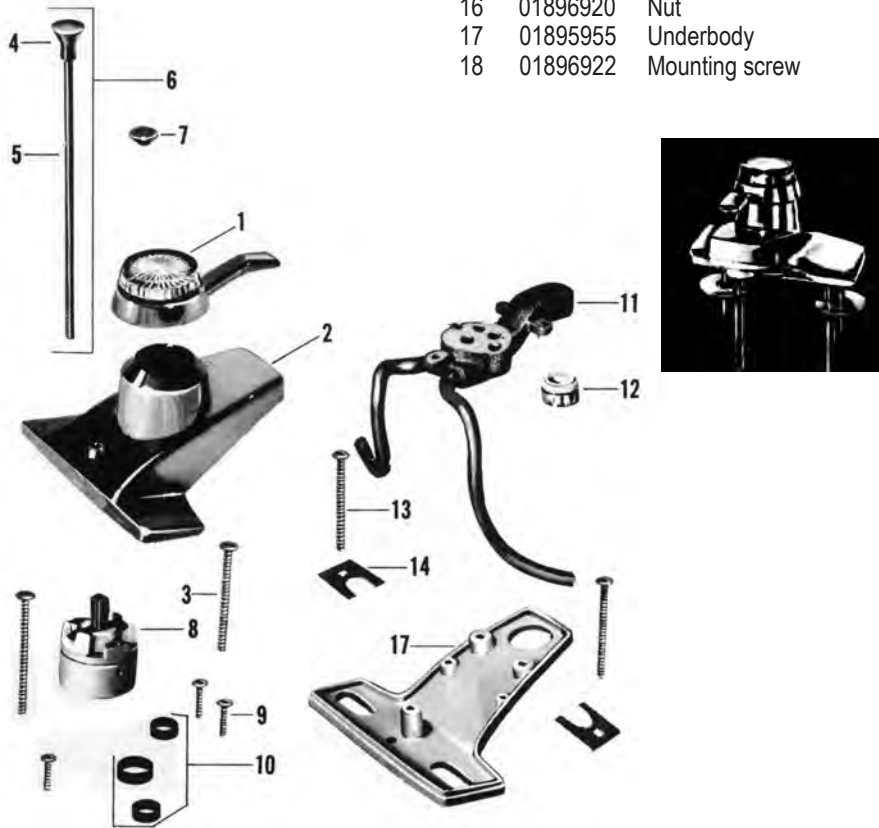

AMERICAN STANDARD AQUARIAN 2179 SERIES

ITEM	PART #	DESCRIPTION
1	01894080	Handle
2	NLA	Escutcheon
3	01893010	Cartridge screws
4	01893068	Knob
5	01895688	Lift rod
6	01895693	Lift rod w/knob
7	01895690	Plug button
8	01893030	Cartridge
9	NLA	Screw
10	01892970	Cartridge seal set
11	NLA	Manifold
12	45971008	Aerator
13	NLA	Carriage bolt
14	NLA	Mounting retainer
15	01896921	Slotted washer
16	01896920	Nut
17	01895955	Underbody
18	01896922	Mounting screw