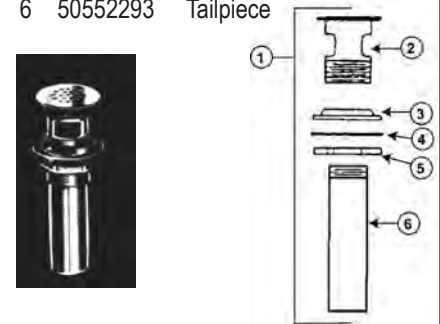

AMERICAN STANDARD GRID DRAIN

ITEM	PART #	DESCRIPTION
1	50552168	Drain Assembly
2	01892226	Plug
3	44735018	Washer
4	01891278	Washer
5	01892136	Locknut
6	50552293	Tailpiece