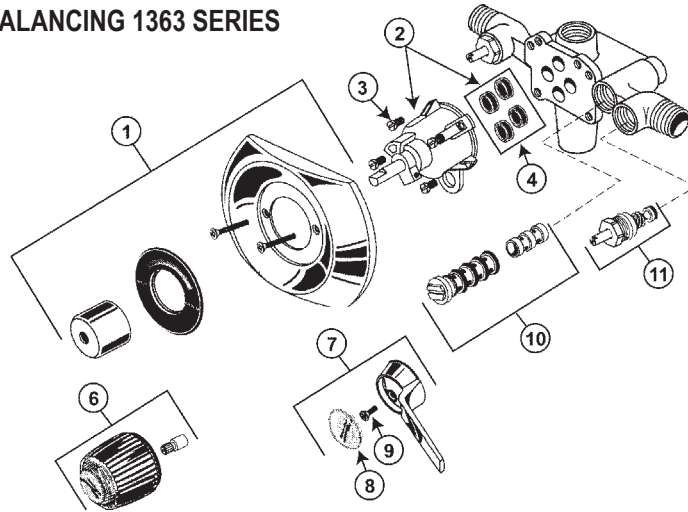

FAUCET REPAIR

AMERICAN STANDARD ULTRA-MIX PRESSURE BALANCING 1363 SERIES

ITEM	PART #	DESCRIPTION
1	01895010	Escutcheon kit - chrome
2	01893319	Cartridge kit w/ seals
3		Cartridge screws (4)
4	01895014	Cartridge seals (4)
5		Escutcheon screws (2)
6	01895016	Acrylic knob kit
7	01895018	Lever handle kit
8	01895020	Dome index
9		Handle screw
10	01895022	Balancing spool kit
11	01895024	Check stop kit
	01891745	Cartridge
	01891770	Handle & index

AMERICAN STANDARD HERITAGE 2 & 3 HANDLE TUB & SHOWER VALVE

ITEM	PART #	DESCRIPTION
1		Fixation plate kit
2		Valve cover
3	01895026	Cartridge
4	01895028	Cartridge seal kit
5		Escutcheon (1)
6		Mounting screws
7	01895030	Transfer valve kit
8	01895032	Transfer valve seal kit
9	01895034	Transfer valve seat kit