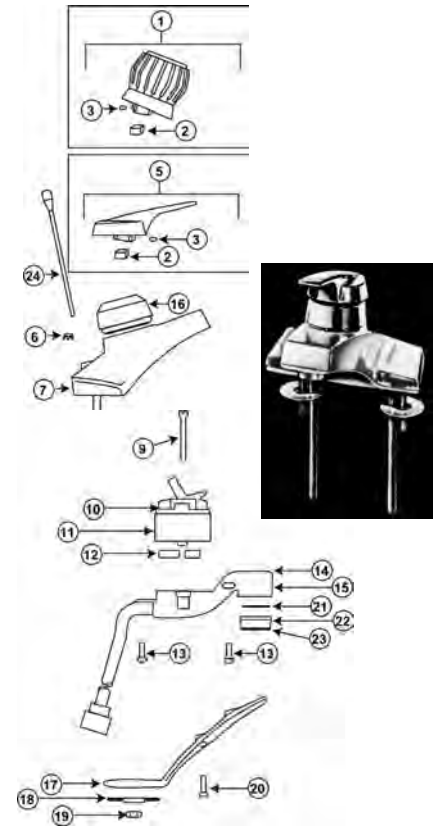

INTERNET INQUIRIES AND ORDERS CALL US TOLL FREE 877-258-2572
www.plumbingspecialties.com

FAUCET REPAIR

AMERICAN STANDARD RELIANT 2385 SERIES

ITEM	PART #	DESCRIPTION
1	01895038	Vandal proof handle kit
2	01895040	Vandal proof index
3	01896612	Cap kit
4		Screw kit
5	01895826	Valve rebuild kit
6	01895832	O-rings
7	01895665	Lift rod
8	45971002	Aerator
9	01892696	Lever handle kit
10		Handle screw
11	01895821	Dome index
12	01895828	Knob handle kit
13		Screw kit
14	01895036	Knob index
15	01895830	Loop handle kit

AMERICAN STANDARD AQUARIAN 2379 SERIES

ITEM	PART #	DESCRIPTION
1	01892220	Knob handle S/A chrome
2	01892600	Handle insert
3	01892530	Handle set screw
5	01893510	Lever handle S/A
6	01895690	Body plug button
7		Escutcheon - chrome
9	01893010	Cartridge screw
10	01893030	Cartridge - grey
11		Cartridge - black
12	01892970	Cartridge seal kit
13		Manifold screw
14	NLA	Manifold less conn.
15	NLA	Manifold with conn.
16	01893520	Escutcheon cap - chrome
17	01897010	Underbody
18	01896921	Washer
19	01896920	Nut
20	01897012	Escutcheon screw
21	01895742	Flow restrictor
22	45971008	Aerator
23	45972022	VP aerator
24	01893600	Lift rod S/A - chrome

AMERICAN STANDARD AQUARIAN 2179 SERIES

ITEM	PART #	DESCRIPTION
1	01894080	Handle
2	NLA	Escutcheon
3	01893010	Cartridge screws
4	01893068	Knob
5	01895688	Lift rod
6	01895693	Lift rod w/knob
7	01895690	Plug button
8	01893030	Cartridge
9	NLA	Screw
10	01892970	Cartridge seal set
11	NLA	Manifold
12	45971008	Aerator
13	NLA	Carriage bolt
14	NLA	Mounting retainer
15	01896921	Slotted washer
16	01896920	Nut
17	01895955	Underbody
18	01896922	Mounting screw