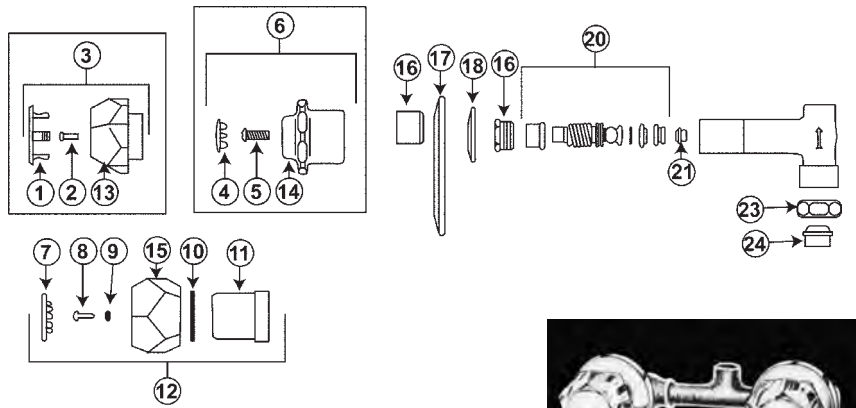

ITEM	PART #	DESCRIPTION
21	42000130	Seat - brass
	42000140	Seat - monel
		Plug
22		Coupling nut
23	01892148	Union swivel - 1/2" IPS
24	01891336	Union swivel - 5/8" OD