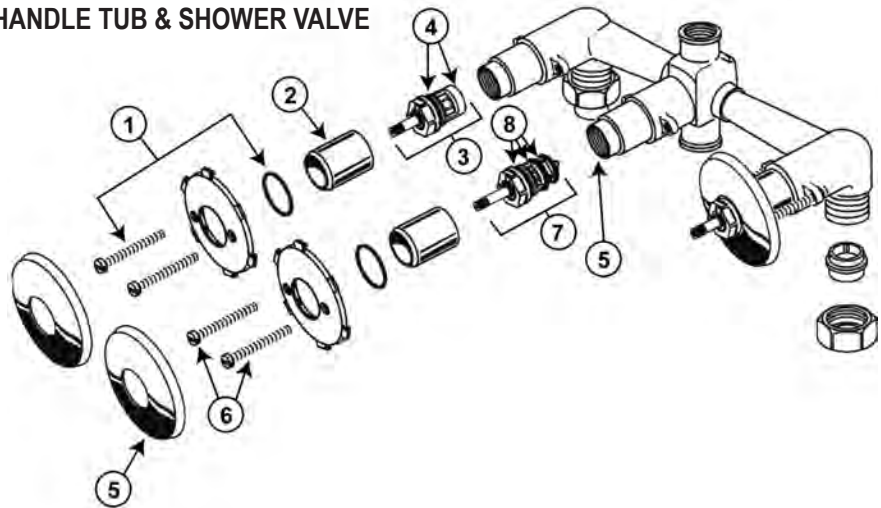

AMERICAN STANDARD HERITAGE 2 & 3 HANDLE TUB & SHOWER VALVE

ITEM	PART #	DESCRIPTION
1		Fixation plate kit
2		Valve cover
3	01895026	Cartridge
4	01895028	Cartridge seal kit
5		Escutcheon (1)
6		Mounting screws
7	01895030	Transfer valve kit
8	01895032	Transfer valve seal kit
9	01895034	Transfer valve seat kit