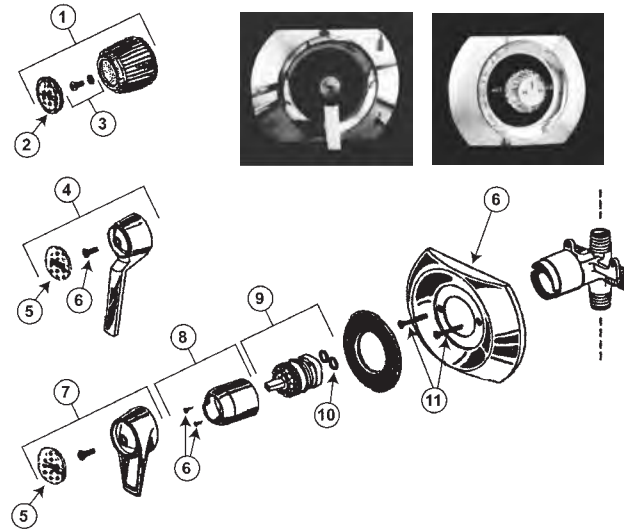

FAUCET REPAIR

AMERICAN STANDARD RELIANT – 1495 SERIES

ITEM	PART#	DESCRIPTION
1	01895828	Knob handle kit - shown
	01895824	Knob handle kit (old style)
2	01895823	Knob index
3		Screw kit
4	01892696	Lever handle kit
5	01895821	Dome index
6		Handle screw
7	01895830	Loop handle kit
8	01895108	Cap kit
9	01895826	Valve rebuild kit
10	01895832	O-rings
11		Escutcheon screws
12	01891778	Escutcheon kit w/screws

AMERICAN STANDARD AQUARIAN 1390 SERIES

ITEM	PART #	DESCRIPTION
1	01894080	Handle S/A
2	01893172	Screw
3	01893508	Escutcheon cap
4	01893338	Escutcheon
5	01893348	Cartridge (8 gal.)
5A	01893030	Cartridge (4 gal.)
6	01893010	Cartridge screws
7	01892970	Cartridge seal kit
8	NLA	Manifold
9	86921111	Plug