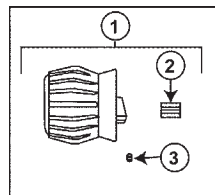

AMERICAN STANDARD AQUARIAN 1490 SERIES

ITEM	PART #	DESCRIPTION
1	01892220	Knob handle S/A
2	01892600	Handle Insert
3	01892530	Handle set screw
4	01893510	Lever Handle S/A
5	01893508	Escutcheon cap - chrome
6	01893172	Escutcheon screw
7	01893338	Escutcheon
8	01893010	Cartridge screw
9	01893030	Cartridge
11	01892970	Cartridge seal kit