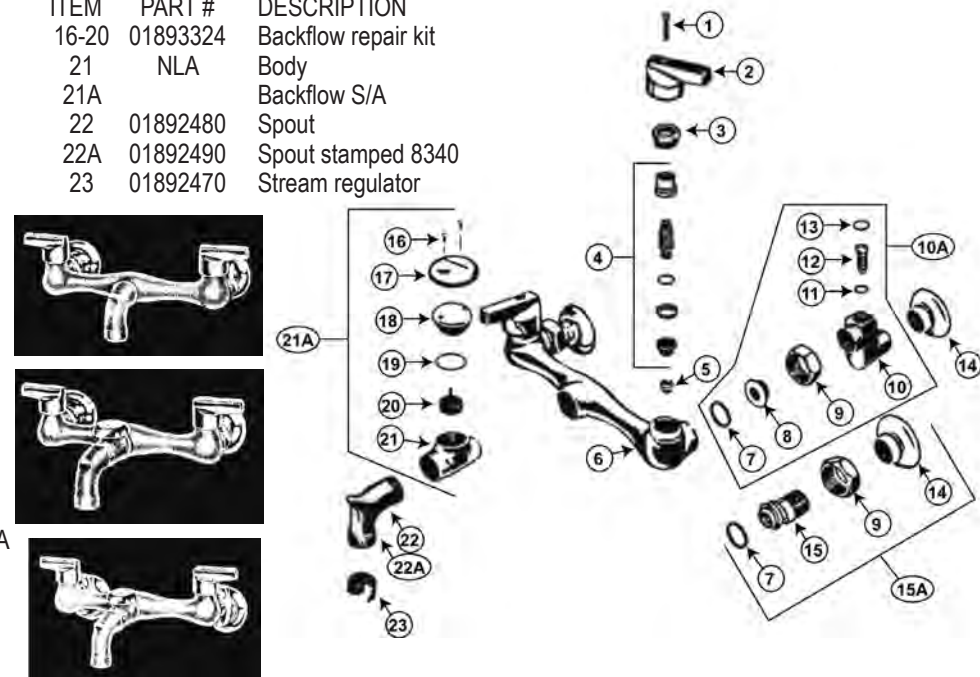

AMERICAN STANDARD SERVICE SINK FAUCET 8340 & 8341 SERIES

ITEM	PART #	DESCRIPTION	ITEM	PART #	DESCRIPTION
1	01890830	Handle screw	16-20	01893324	Backflow repair kit
2	01893202	Cold handle	21	NLA	Body
	01893203	Hot handle	21A		Backflow S/A
3	01890840	Lock nut	22	01892480	Spout
4	43041005	Stem - cold	22A	01892490	Spout stamped 8340
	43041006	Stem - hot	23	01892470	Stream regulator
5	42000140	Seat, monel			
	42000130	Brass seat			
6	NLA	Body			
7	01890510	Coupling washer			
8	01894071	Collar			
9	01891121	Coupling nut			
10	01894011	Shank body			
10A	01894017	Shank S/A			
11	41001027	O-Ring			
12	01894013	Regulating stem			
13	01892856	Button plain			
14	01890595	Shank flange			
15	01894065	Female shank			
15A	01891980	Female shank S/A			
16	01892170	Screw			
17	01892180	Cover			
18	01892160	Cap			
19	41001063	O-Ring			
20	01893526	Float