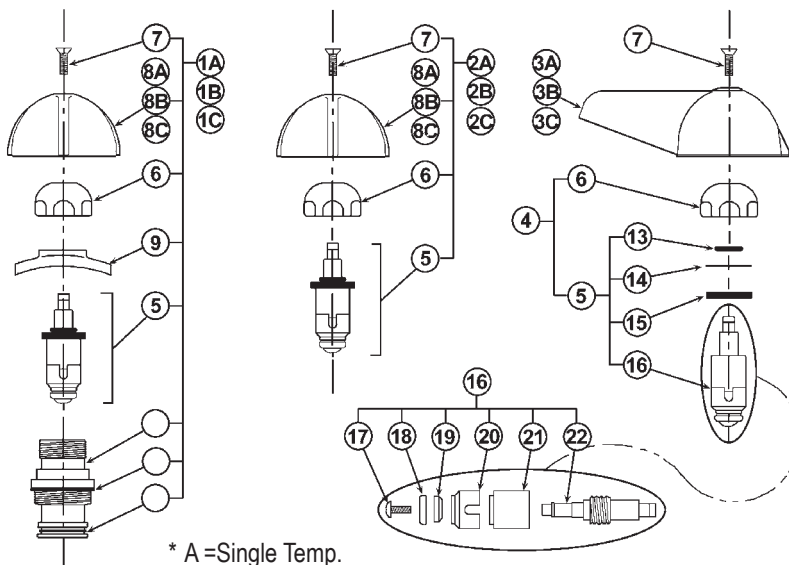

* A = Single Temp.
B = Cold
C = Hot

INTERNET INQUIRIES AND ORDERS CALL US TOLL FREE 877-258-2572
www.plumbingspecialties.com