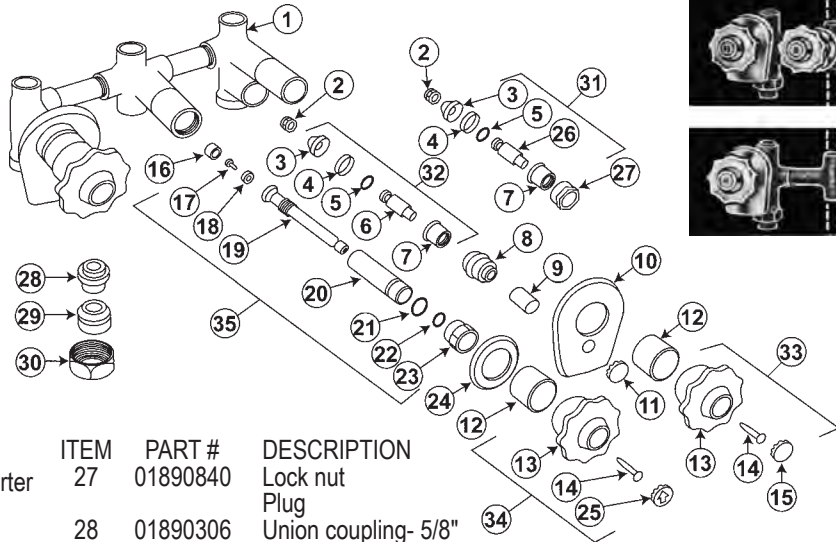

AMERICAN STANDARD COLONY

ITEM	PART #	DESCRIPTION
1	NLA	Spout escutcheon
2	01891336	Union coupling 1/2" pipe
3	01890306	Union coupling 5/8" O.D.
4	01897250	Coupling nut
5	42000180	Seat - brass
	01892920	Seat - monel
6	42720260	Seat washer screw
7	42690120	Seat washer
8	01893800	Seat washer retainer
9	01893850	Wave washer
10	01893210	Packing washer
11	01893220	Packing
12	01893230	Seal
13	01893820	Fibre Washer
14	01893210	Packing washer
15		Valve stem (short) - see item 32
16		Stem bonnet - see item 32
17	01893830	Stem sleeve - long
18	01892790	Stem sleeve - short
19	01893710	Escutcheon (item 20 not required)
20	NLA	Escutcheon ring
21	01893810	Handle
22	01893707	Hot handle
	01893709	Cold handle
	01893708	Diverter handle
23	42720230	Handle screw
24	42720100	Handle screw
25	01892857	Cold index
	01892859	Hot index
	01892856	Plain index
26	42720260	Screw for disc
27	01893840	Transfer disc
28	41001036	O-Ring
29		Transfer valve bushing
30		Transfer valve stem - see item 33
31		Transfer valve stem - see item 33
32	43041104	Long stem assembly
	43041076	Short stem assembly (most common)
33	43041501	Long diverter stem S/A
	43045000	Short diverter stem S/A (most common)
34	01891400	Acrylic handle kit - hot & cold
	01891401	Acrylic handle kit - hot, cold & diverter
35	01896111	Hot index
	01896110	Cold index
	01896112	Arrow index
36	01891402	Handle screw
37	01890180	Washer

ITEM	PART #	DESCRIPTION
27	01890840	Lock nut
		Plug
28	01890306	Union coupling- 5/8"
29	01891336	Union coupling- 1/2"
30	01892148	Coupling nut
31	43041006	Stem assembly
32	01893856	Stem assembly
33	01891545	Cold handle S/A
	01891546	Hot handle S/A
	01893216	Old Style large handle cold
	01893217	Old Style large handle hot
34	01961548	Handle S/A
	01893218	Old Style large handle - diverter
35	01891470	Transfer valve - diverter