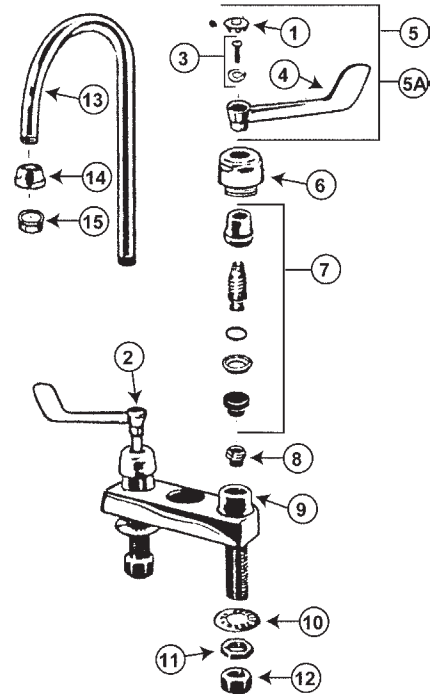

INTERNET INQUIRIES AND ORDERS CALL US TOLL FREE 877-258-2572
www.plumbingspecialties.com

FAUCET REPAIR

AMERICAN STANDARD HERITAGE 2238 SERIES

ITEM	PART #	DESCRIPTION	ITEM	PART #	DESCRIPTION
1	01894005	Cold index	26		Sleeve
	01894004	Hot index	27		Nut
2	01892615	Handle screw	28	51000042	Washer
3	01891547	Cold handle S/A	29	51000048	Lock nut
	01891551	Hot handle S/A			
3A	01894002	4 Arm handle S/A - cold			
	01894003	4 Arm handle S/A - hot			
4	01895665	Lift rod S/A			
5	01890500	Bonnet			
6	01894065	Escutcheon holder			
7	01890680	Escutcheon			
8	01890840	Lock nut			
9	43041006	Stem R.H. (Hot)			
	43041005	Stem (Cold) – use with #3 handle			
10	01893887	Cold Stem			
	01893888	Hot Stem			
11	42000130	Seat - brass			
	42000140	Seat - monel			
12		Washer			
13	01892145	Lock nut			
14		Body & Tee S/A			
15	01895635	Coupling nut			
16	01895783	S.J. nut			
17	01892045	Friction washer			
18	01890920	S.J. washer			
19	01890367	Lock nut			
20	01895782	Washer			
21	01895437	Gooseneck spout S/A w/aerator			
22		Gooseneck spout S/A w/spray			
23		Gooseneck offset spout			
24	45971008	Aerator			
25	01895122	Spray			

For Flex All Faucets
Order Flexible Tube Kit
Part # 01895435

AMERICAN STANDARD HERITAGE SERIES 7516

ITEM	PART #	DESCRIPTION
1	01894005	Cold index
2	01894004	Hot index
3	01892615	Screw w/ lock washer
4		4" Handle
5	01891547	Cold handle S/A
5A	01891551	Hot handle S/A
6	01892143	Bonnet
7	01893888	Stem – hot
	01893887	Stem – cold
8	42000130	Seat – brass
9		Body & shank
10	51000042	Washer
11	51000046	Lock nut
12	51000040	Coupling nut
13	01895805	Gooseneck
14	01892141	Adapter
15	45971008	Aerator