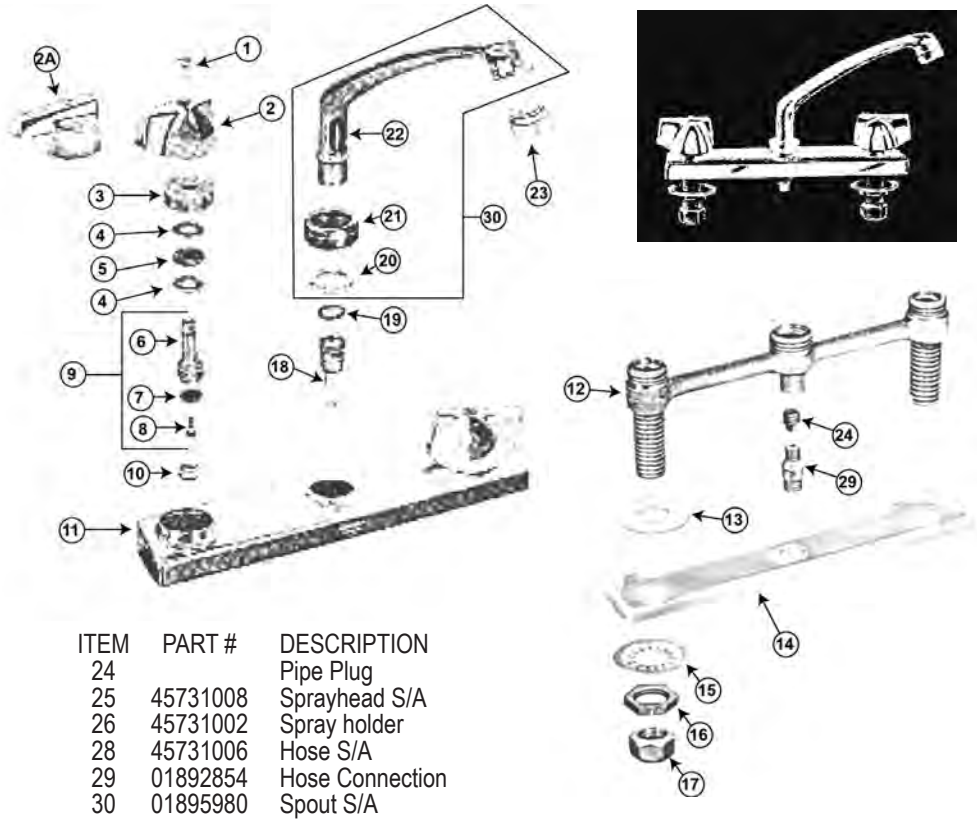

**DIAPHRAGM
KIT
PART #
01892670
CONTAINS 2**

**INTERNET INQUIRIES AND ORDERS CALL US TOLL FREE 877-258-2572
www.plumbingspecialties.com**

FAUCET REPAIR

AMERICAN STANDARD EXPOSED WALL MOUNT FAUCET

ITEM	PART #	DESCRIPTION
1	01890270	Handle screw
2	01891080	Handle – hot
	01891090	Handle – cold
3	01892038	Cap CP
4	01891180	Stem packing
5	01892050	Washer
6	01891370	Cap Washer
7	43041029	Stem – cold
	43041030	Stem – hot
8	42690110	Seat washer
9	42720240	Seat washer screw
10	42000120	Seat
11		Body w/seats
12	01890510	Coupling washer
13	01894065	Female shank
14	01891121	Coupling nut
15	01890595	Adjustable flange
16	86921561	Close nipple
17	01894079	Soap dish
18	01894067	Spout packing nut (soap dish)
	01894068	Spout packing nut
19	01894069	Soap dish nut
20	01892030	Lock washer
21	01890370	Space washer
22	01890530	Spout packing
23		Spout hose end
24		Spout plain end
25		Spout w/ aerator

ITEM	PART #	DESCRIPTION
26	01892470	Stream regulator (hose end spt.)
27	45971008	Aerator
28		Connecting post
29	01891980	Female shank

AMERICAN STANDARD COLONY

ITEM	PART #	DESCRIPTION
1	01890710	Handle screw
2	01892800	Handle – hot
	01892810	Handle – cold
2A	01893507	Handle – hot
	01893506	Handle – cold
3	01893310	Packing nut
4	01893210	Washer
5	01893290	Packing
6		Stem – see Item 9
7	42690120	Washer
8	42720260	Screw
9	43041002	Stem – hot
	43041001	Stem – cold
10	42000180	Seat – brass flat top
11	NLA	Escutcheon
12	NLA	Body
13	01895910	Washer
14	NLA	Mounting Gasket
15	51000042	Washer
16	51000048	Jamb nut
	51000046	Jamb nut – brass
17	51000040	Swivel nut
18	01893040	Diverter
19	41001007	Spout O-ring
20	01892820	Lock ring
21	01895979	Spout nut
22	NLA	Spout
23	45971008	Aerator