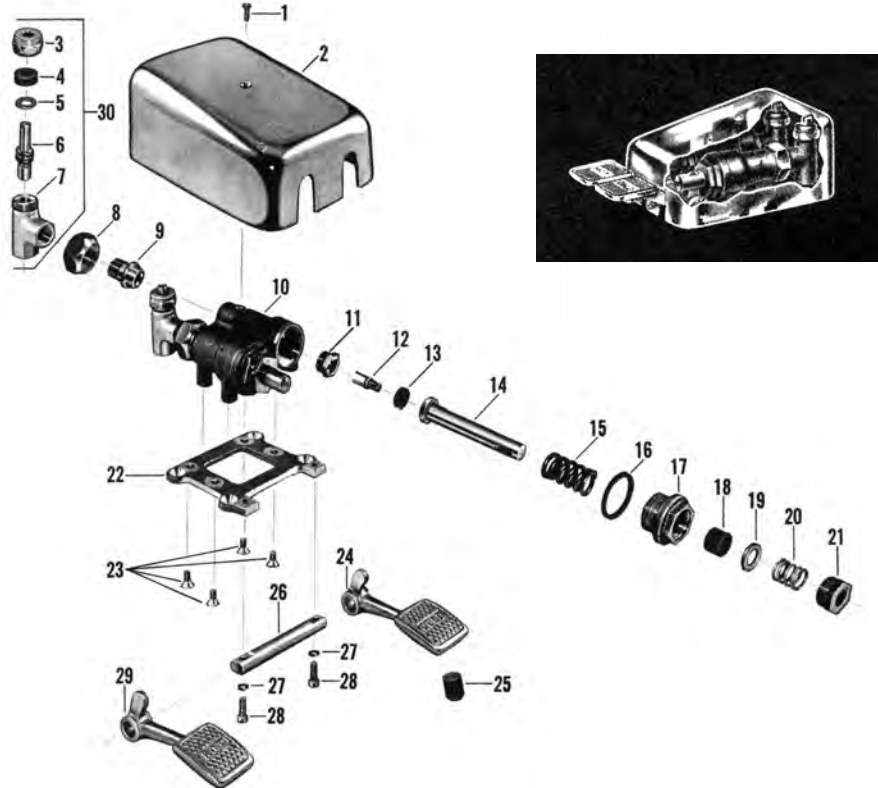

INTERNET INQUIRIES AND ORDERS CALL US TOLL FREE 877-258-2572
www.plumbingspecialties.com