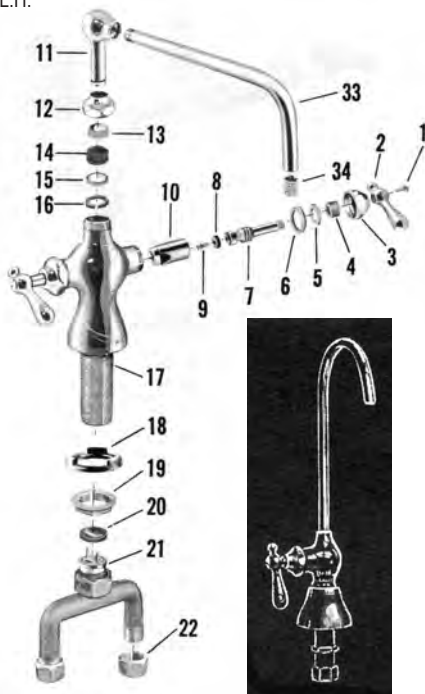

AMERICAN STANDARD PANTRY FAUCETS

ITEM	PART #	DESCRIPTION	ITEM	PART #	DESCRIPTION
1	01890270	Handle screw	33		Spout only
2	01891095	Cold handle	34	01892474	Stream regulator
	01891096	Hot handle	35	01891183	Spout cap washer
3	01892040	Cap	36		Brass washer
4	01891160	Stem packing	37	01892046	Split ring
5	01892050	Washer	38	01892141	Adapter
6	01890970	Cap washer	39	01892141	Adapter
7	43041030	Stem w/washer & screw R.H.	40	45971008	Aerator
	43041029	Stem w/washer & screw L.H.			
8	42690120	Seat washer			
9	01890266	Seat washer screw			
10	43041120	Re-Nu sleeve R.H.			
	43041119	Re-Nu sleeve L.H.			
11	01892523	Spout ball ell			
11A	01892524	Spout ball ell			
12	01893123	Spout cap			
12A	01892002	Spout cap			
13	01893122	Packing gland			
14	01890392	Spout packing			
15	01892521	Spacer washer			
16	01892525	Split packing			
17-17C		Body			
18	NLA	Iron washer			
19	01892134	Lock nut			
20	01890190	Coupling washer			
21		Twin connection			
22	01895635	Coupling nut			
23		Base			
24	01890776	Friction washer			
25	01890367	Lock nut			
26		Male shank			
27		Female shank			
28	01890595	Adj. flange			
29		Gooseneck			
30		Spout			
31		Gooseneck			
31A		Gooseneck for aerator			
32		Gooseneck			
32A		Gooseneck w/ aerator